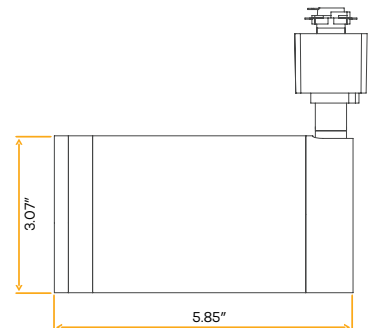

Jupiter
3" H Track Adapter

New Item

3"

Style	Mounting	Pack
Track	H Track	24