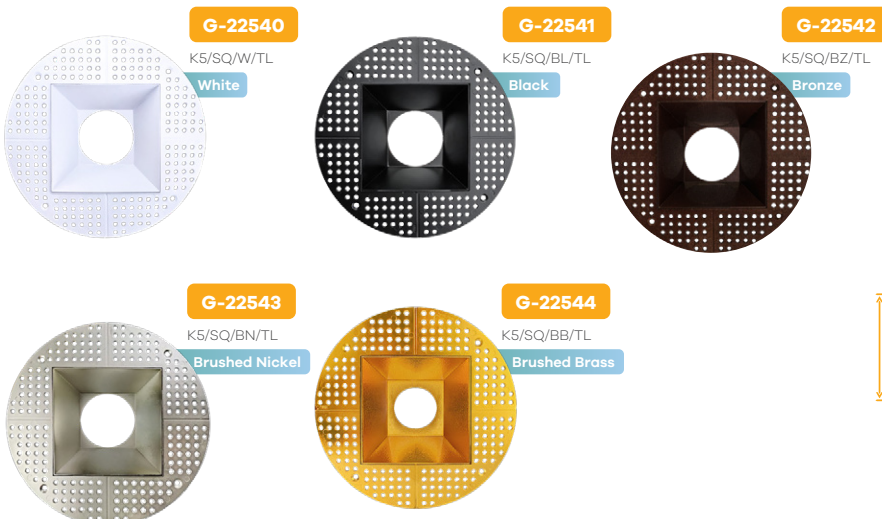

Aster
5" Interchangeable Trimless Square

5"

Style	Cut out	Plate	Pack
Trimless Square	Sq 5.10"/ Rd 7.20"	G-19982 (8)	12