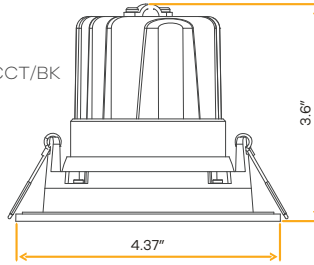

Lumens	1400/1850
Wattage	14/19W
Voltage	120/277V
CRI	90>
Beam Angle	40° Clear (Default)
CCT	27, 30, 35, 41, 50k
Dimmable	Triac or 0-10V
Pack	18
IC Rated-at	14W

Accessories

NC Plate	G-98800 (5)
Multi Light	G-95825 14W / G-95825 18W
Clear	G-98825 24°/G-98826 40°/G-98827 60°
Reflector	G-98828 30°/G-98829 40°

- Selectable Color
- CRI 90+ True Colors
- Wet Location
- Air Tight
- Changing Lens
- Dimmable