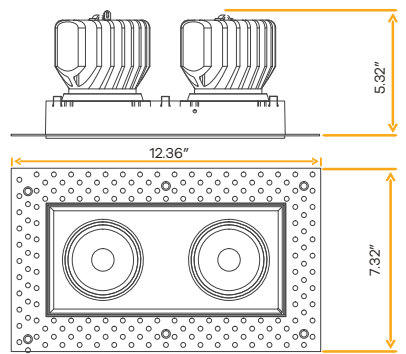

Lumens	3200/5200
Wattage	36/56W
Voltage	120/277V
CRI	90
Beam Angle	60° Clear (Default)
CCT	27, 30, 35, 41, 50k
Dimmable	Triac or 0-10V
Pack	4
IC rated-at	36W

Accessories

NC Plate	G-98823 (1)
Lens	G-25631 40°/G-25632 60°

- Selectable Color
- CRI 90+ True Colors
- Wet Location
- Air Tight
- Changing Lens
- Dimmable