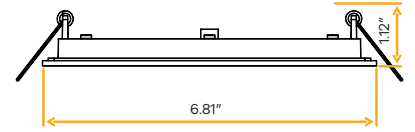

 Selectable Color
  CRI 90+ True Colors
  Wet Location
  Air Tight
  Dimmable
  IC Rated

Accessories

NC Plate	G-98800 (8)
Multi Light	G-95825 14W

6"

Cut Out: 6.20"

Star 6" Square Flushed Slim

G-20228

S6/18W/SQ/LED/5CCT