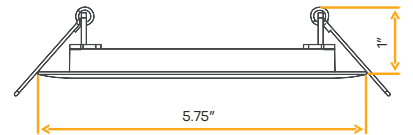

Accessories

NC Plate	G-98800 (6)
Multi Light	G-95824 12W

Star
5" Round Flushed Slim

5"

Cut Out: 5.25"

G-20222

S5/15W/R/LED/5CCCT

Color Covers