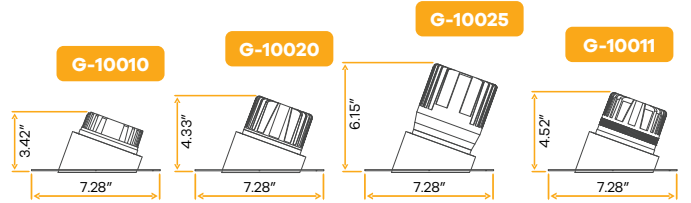

Aster 4" Round Trimless Wall Wash Kit New Item

4"

Style	Cut out	Plate	Pack
Wall Wash Trimless Round	4.70"	G-98800 (8)	24