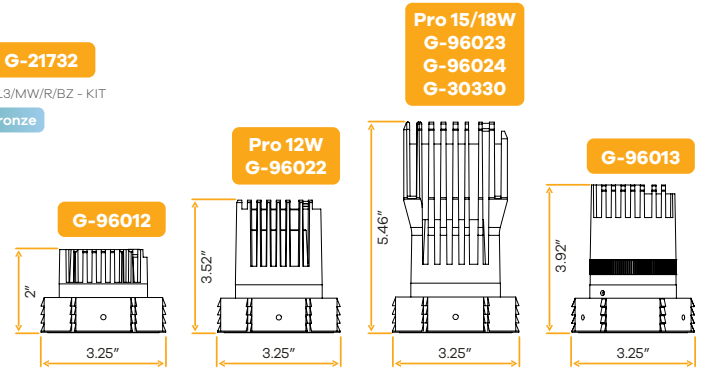

Aster 3" Interchangeable Round Millwork Trimless Kits

Style	Cut out	Pack
Millwork	3.09"	36