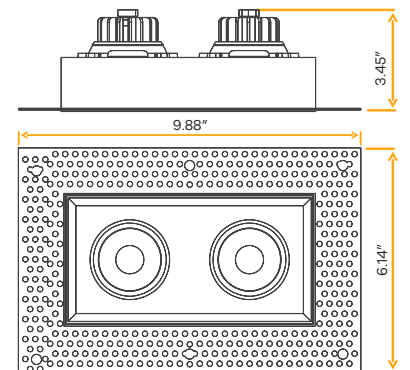

Lumens	2800 (1400 each head)
Wattage	28W
Voltage	120/277V
CRI	90
Beam Angle	40° Clear (Default)
CCT	27, 30, 35, 41, 50k
Dimmable	Triac or 0-10V
Pack	12

Accessories

NC Plate G-48448 (0)

Lens G-25621 40°/G-25622 60°

- Selectable Color
- CRI 90° True Colors
- Wet Location
- Air Tight
- Changing Lens
- Dimmable
- IC Rated