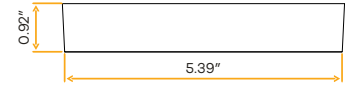

Lumens	600
Wattage	8W
Voltage	120/277V
CRI	90>
Beam Angle	120°
CCT	30, 35, 41, 50, 65k
Dimmable	Yes
Pack	60