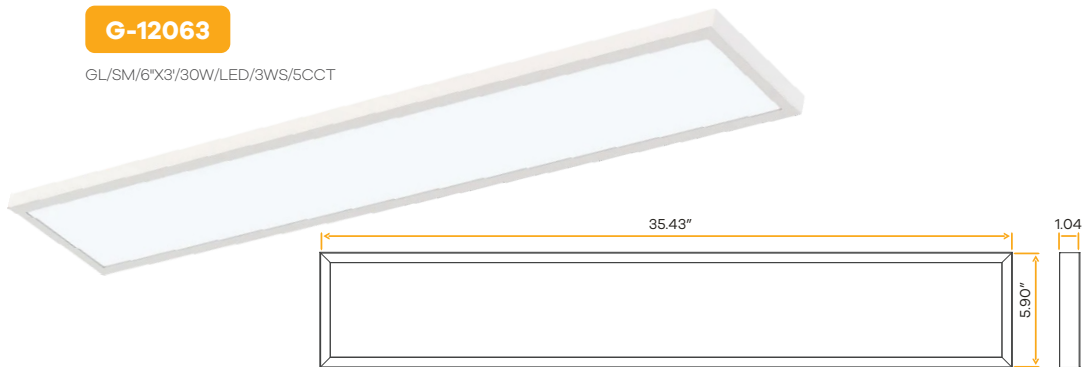

Glawre' 6"X3' Surface Mount Fixture

6"X3'

G-12063

GL/SM/6"X3'/30W/LED/3WS/5CCT

Lumens	2200/2750/3300
Wattage	20/25/30W
Voltage	120/277V
CRI	80
Beam Angle	120°
CCT	30, 35, 41, 50, 65k
Dimmable	Triac or 0-10V
Pack	5