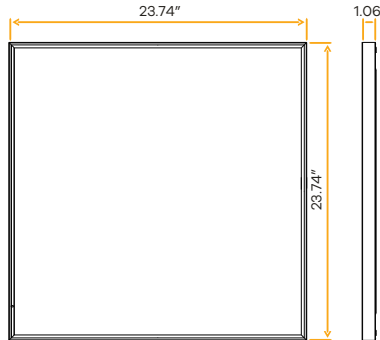

2X2

Glawre' 2X2 Surface Mount Fixture

G-12023

GL/SM/2X2/50W/LED/WS3/5CCT

Lumens	3660/4720/5750
Wattage	30/40/50W
Voltage	120/277V
CRI	80
Beam Angle	120°
CCT	30, 35, 41, 50, 65k
Dimmable	0-10V
Pack	4

- Selectable Color
- CRI 80+ True Colors
- Wet Location
- Dimmable