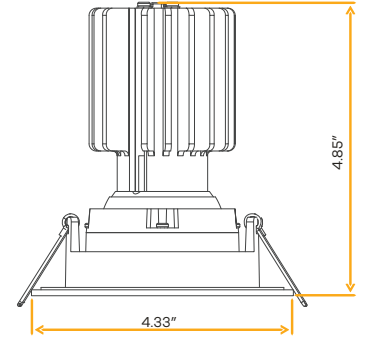

G-97326

R3/11W/GSR/LED/5CCT BK

Black

Lumens	1050
Wattage	11W
Voltage	120/277V
CRI	90
Beam Angle	60° Clear (Default)
CCT	27, 30, 35, 41, 50k
Dimmable	Triac or 0-10V
Pack	18

Accessories

NC Plate	G-98800 (5)
Multi Light	G-95824 10W
Lens	G-01420 24°/G-01421 40°/G-01422 60°

- Selectable Color
- CRI 90° True Colors
- Wet Location
- Air Tight
- Changing Lens
- Dimmable
- IC Rated