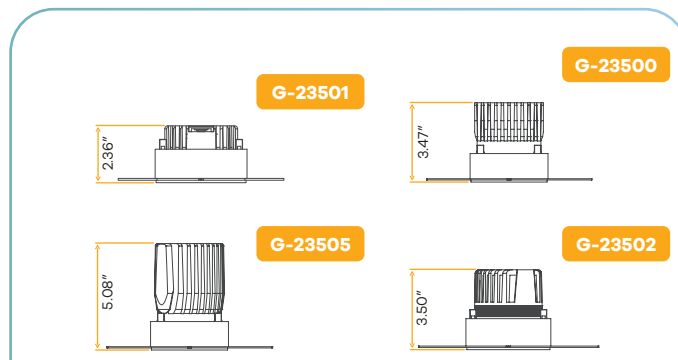

Square options

Style	Cut out	Plate	Pack
1 Head	Sq 3.77" / Rd 5.35"	G-98800 (8)	24
2 Heads	3.72" X 9.37"	G-48448 (1)	12
3 Heads	3.72" X 15.02"	G-98817 (2)	12
4 Heads	3.74" X 20.69"	G-98817 (4)	6
4 Heads Square	9.39" X 9.39"	G-98818 (4)	6