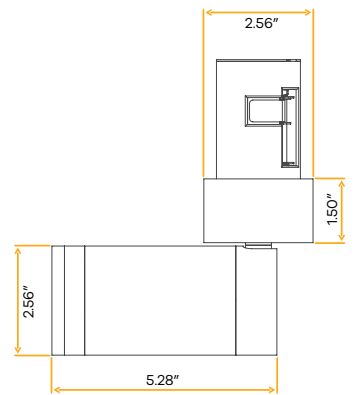

Jupiter
2.5" Recessed Mount Monopoint New Item

2.5"

Cut Out: 2.00"

Style	Mounting	Plate	Pack
Monopoint	Recessed mount	G-98800 (2)	24