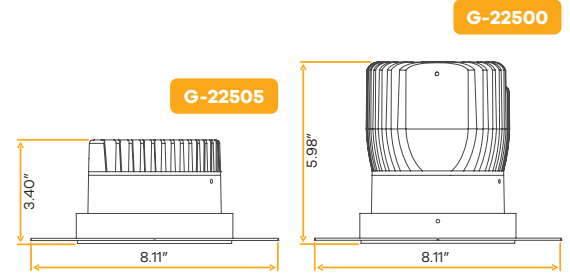

Aster
5" Interchangeable Trimless Round

5"

Style	Cut out	Plate	Pack
Trimless Round	5.15"	G-98800 (8)	12