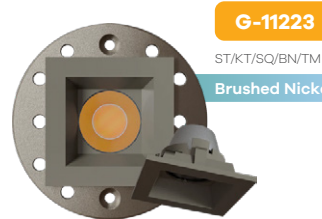

Accessories

NC Plate G-98800 (9)

Silent 1" Round Trimmed Kits

Pack 100

Silent 1" Square Trimmed Kits

Pack 100

Pack 100

Silent 1" Square Trimless Kits