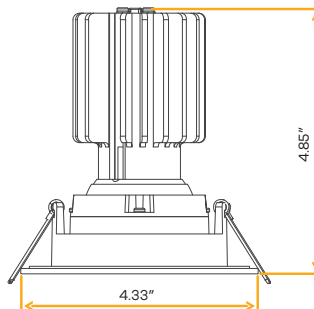

G-97321

R3/11W/GRR/LED/SCCT BK

Black