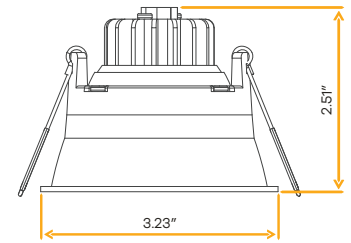

Lumens	750
Wattage	8W
Voltage	120/277V
CRI	90
Beam Angle	40° Clear (Default)
CCT	27, 30, 35, 41, 50k
Dimmable	Triac or 0-10V
Pack	18

Accessories

NC Plate	G-19969 (0)
Multi Light	G-95823 8W
Lens	G-01420 24°/G-01421 40°/G-01422 60°

- Selectable Color
- CRI 90° True Colors
- Wet Location
- Air Tight
- Changing Lens
- Dimmable
- IC Rated