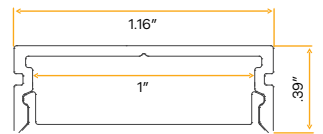

1" Aluminum Surface Mount

1"

Pack: 4/24

G-96426

CH/SM/1/OP/8

1"