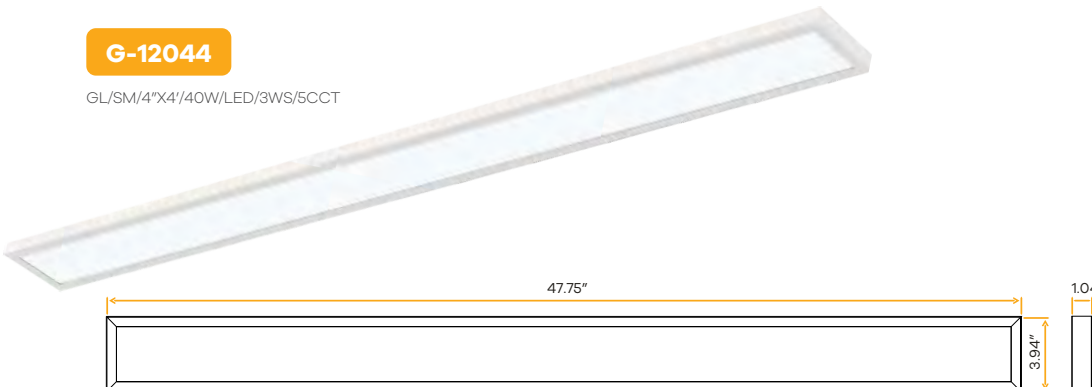

- Selectable Color
- CRI 80+ True Colors
- Wet Location
- Dimmable

Glawre'
4"X4' Surface Mount Fixture

4"X4'

G-12044

GL/SM/4"X4'/40W/LED/3WS/5CCT

Lumens	2200/3300/4400
Wattage	20/30/40W
Voltage	120/277V
CRI	80
Beam Angle	120°
CCT	30, 35, 41, 50, 65k
Dimmable	Triac or 0-10V
Pack	6