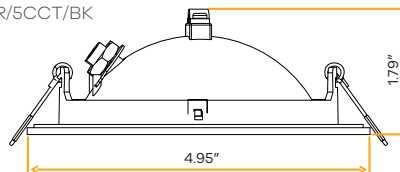

Lumens	1200
Wattage	13W
Voltage	120/277V
CRI	90>
Beam Angle	40° Clear (Default)
CCT	27, 30, 35, 41, 50k
Dimmable	Triac or 0-10V
Pack	18

Accessories

NC Plate	G-98800 (6)
Multi Light	G-95824 12W
Lens	G-01520 24°/G-01521 40°/G-01522 60°

- Selectable Color
- CRI 90+ True Colors
- Wet Location
- Air Tight
- Changing Lens
- Dimmable
- IC Rated