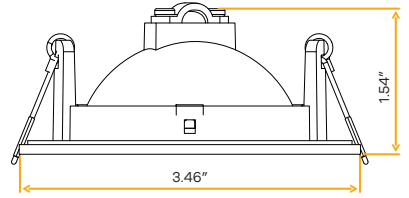

Flarion 3" Floating Single Head Multiple

3"

Cut Out: 2.95"

Lumens	700
Wattage	8W
Voltage	120/277V
CRI	90>
Beam Angle	40° Clear (Default)
CCT	27, 30, 35, 41, 50k
Dimmable	Triac or 0-10V
Pack	18

Accessories

NC Plate	G-98800 (4)
Multi Light	G-95823 8W
Lens	G-01420 24°/G-01421 40°/G-01422 60°

- Selectable Color
- CRI 90+ True Colors
- Wet Location
- Air Tight
- Changing Lens
- Dimmable
- IC Rated