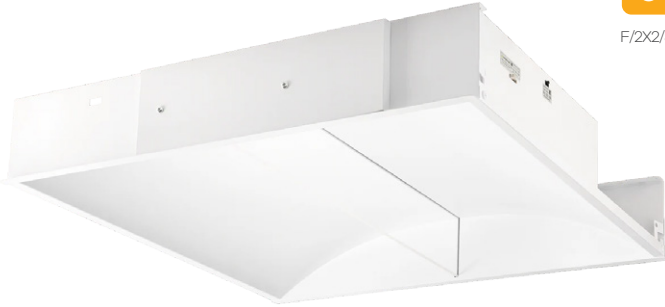

- 4 Selectable Color
- 80+ CRI 80+ True Colors
- Wet Location
- Dimmable

Neptune
2x2 Center Line Fixture

2x2

G-98028

F/2X2/50W/CL/WS3/5CCT

G-98029-EM

F/2X2/50W/CL/4CCT/WS3/EM

Lumens	3280/4330/5390
Wattage	30/40/50W
Voltage	120/277V
CRI	80
Beam Angle	120°
CCT	30, 35, 41, 50k
Dimmable	0-10V
Pack	1