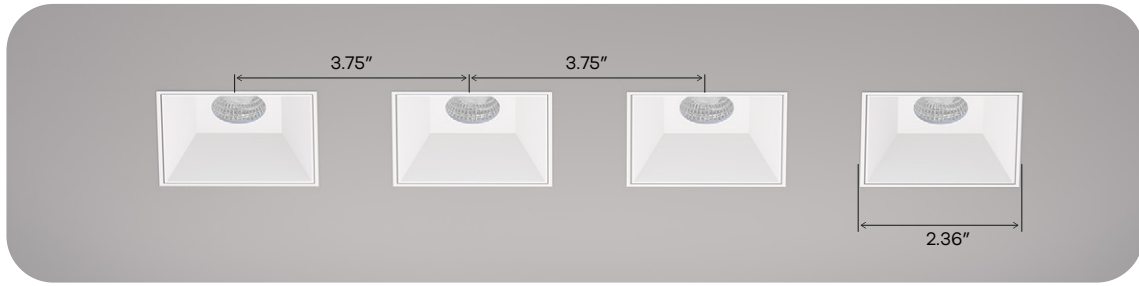

1"

Round options

Style	Cut out	Plate	Pack
1 Head	2.30"	G-98800 (3)	36
2 Heads	2.28" X 5.75"	G-98821 (1)	36
3 Heads	2.28" X 9.21"	G-48449 (0)	36
4 Heads	2.28" X 12.68"	G-98821 (5)	36
4 Heads Square	5.75" X 5.75"	G-98818 (0)	12

Aster 1" Multi Head Interchangeable Trimless Kits

1"

Square options

Style	Cut out	Plate	Pack
1 Head	SQ 2.57" X 2.57" RD 3.64"	G-98800 (5)	36
2 Heads	2.58" X 6.30"	G-98821 (1)	12
3 Heads	2.58" X 10.00"	G-98822 (2)	12
4 Heads	2.58" X 13.72"	G-98822 (4)	12
4 Heads Square	6.30" X 6.30"	G-98818 (1)	12