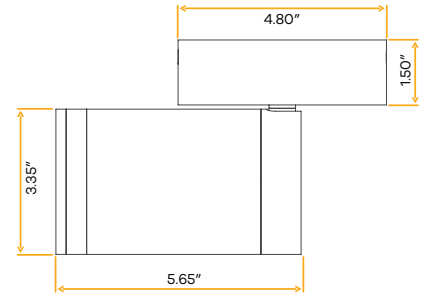

Jupiter
4" J-Box Mud Plate (3.3") New Item

3.3"

Style	Mounting	Pack
Surface mount	4" J-Box	36

Jupiter
3.3" Recessed Mount Monopoint New Item

3.3"

Style	Mounting	Pack
Monopoint	Surface mount	24

Jupiter
3.3" Recessed Mount Monopoint New Item