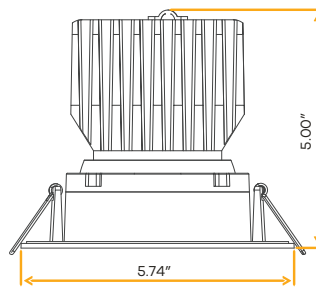

Lumens	1750
Wattage	20W
Voltage	120/277V
CRI	90
Beam Angle	60° Clear (Default)
CCT	27, 30, 35, 41, 50k
Dimmable	Triac or 0-10V
Pack	12

Accessories

NC Plate	G-98800 (7)
Multi Light	G-95826 20W
Lens	G-25631 40°/G-25632 60°

- Selectable Color
- CRI 90° True Colors
- Wet Location
- Air Tight
- Changing Lens
- Dimmable
- IC Rated