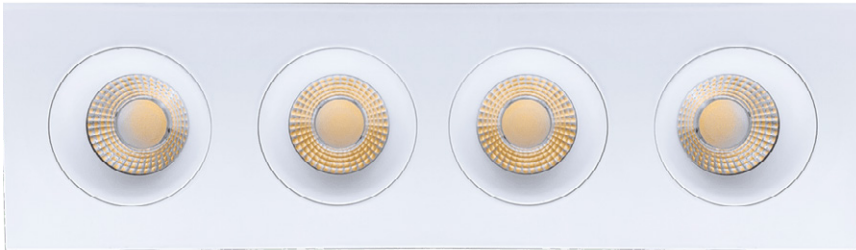

- Selectable Color
- CRI 90° True Colors
- Wet Location
- Air Tight
- Changing Lens
- Dimmable

Pura
3.5" Four Head Multiple

3.5"

Cut Out: 3.50" x 14.30"

G-98724

PR/3.5/80W/GR/M4/5CCT/WH

White

G-98729