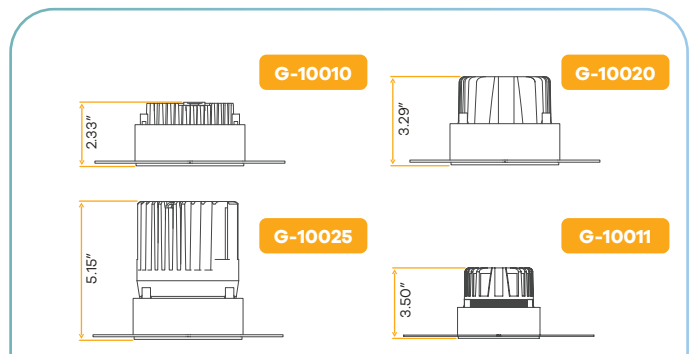

Style	Cut out	Plate	Pack
1 Head	SQ 4.09x 4.09 RD 5.79"	G-98800 (9)	12
2 Heads	4.13" X 10.55"	G-98817 (1)	12
3 Heads	4.09" X 16.93"	G-98817 (3)	12
4 Heads	4.09" X 23.35"	G-98817 (5)	6
4 Heads Square	10.51" X 10.51"	G-98818 (5)	6