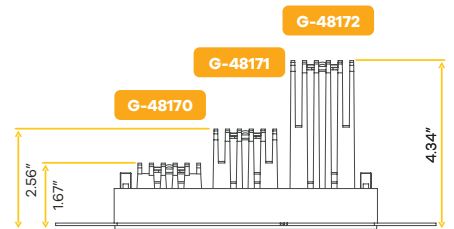

G-22814

R1/TL/4H/MLT/KIT-BK

Black