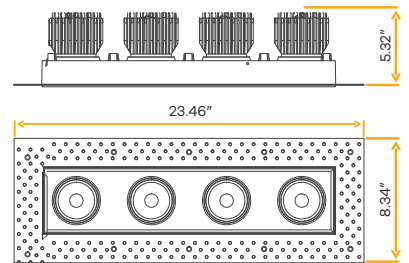

G-99324

SN112W/GR/M4/5CCT/TL/BK

Black