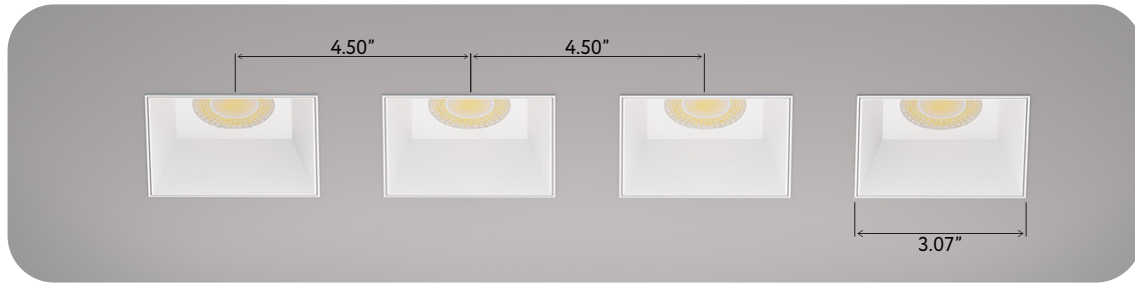

Aster 3" Multi Head Interchangeable Trimless Kits

3"