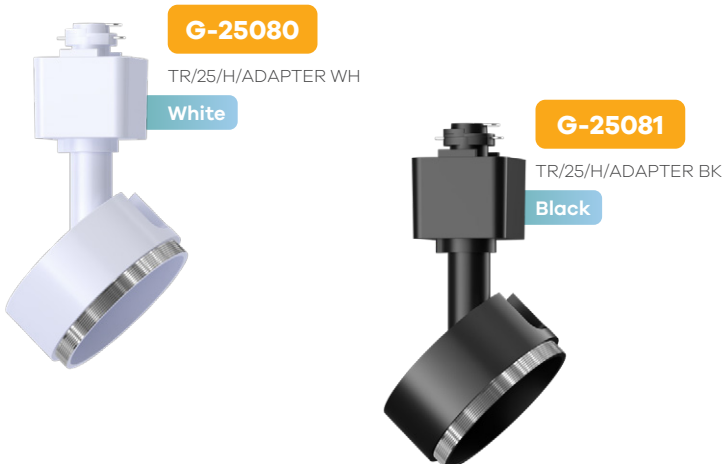

2.5"

Cut Out: 2.00"

Style	Mounting	Plate	Pack
Monopoint	Recessed mount	G-98800 (2)	24

Jupiter
2.5" H Track Adapter New Item

2.5"

Style	Mounting	Pack
Track	H Track	24

3"

Jupiter
3" Beam Adjustable Cylinder New Item