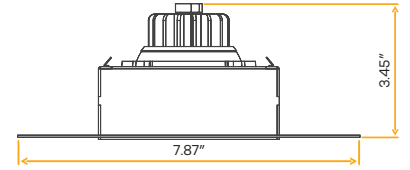

Saturn
3.5" Single Head Trimless Regress Multiple

3.5"

Cut Out: Sq 3.95" - Rd 5.70"

G-95623

R3.5/14W/GRS/LED/TL/5CCT

White

G-95723

R3.5/14W/GRS/LED/TL/5CCT B

Black

Lumens	1200
Wattage	14W
Voltage	120/277V
CRI	90
Beam Angle	40° Clear (Default)
CCT	27, 30, 35, 41, 50k
Dimmable	Triac or 0-10V
Pack	18

Accessories

NC Plate G-98800 (9)

Multi Light G-95825 14W

Lens G-25621 40°/G-25622 60°

- Selectable Color
- CRI 90° True Colors
- Wet Location
- Air Tight
- Changing Lens
- Dimmable
- IC Rated

Saturn
3.5" Double Head Trimless Regress Multiple

3.5"

Cut Out: 3.95"X 7.68"

G-95624

RR3.5/28W/GR/LED/M2/TL/5CCT

White

G-95724

R3.5/28W/GR/LED/M2/TL/5CCT B

Black