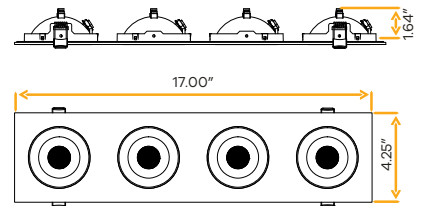

Lumens	3200 (800 each head)
Wattage	36W
Voltage	120/277V
CRI	90>
Beam Angle	40° Clear (Default)
CCT	27, 30, 35, 41, 50k
Dimmable	Triac or 0-10V
Pack	6

Accessories

NC Plate	G-98822 (5)
Lens	G-01425 24°/G-01426 40°/G-01427 60°