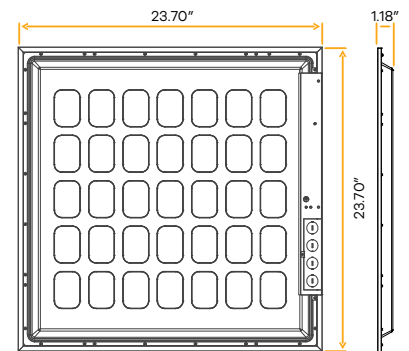

Lumens	3750/5000/6250
Wattage	30/40/50W
Voltage	120/277V
CRI	80
Beam Angle	120°
CCT	30, 35, 41, 50, 65k
Dimmable	0-10V
Pack	1

- Selectable Color
- CRI 80+ True Colors
- Wet Location
- Dimmable