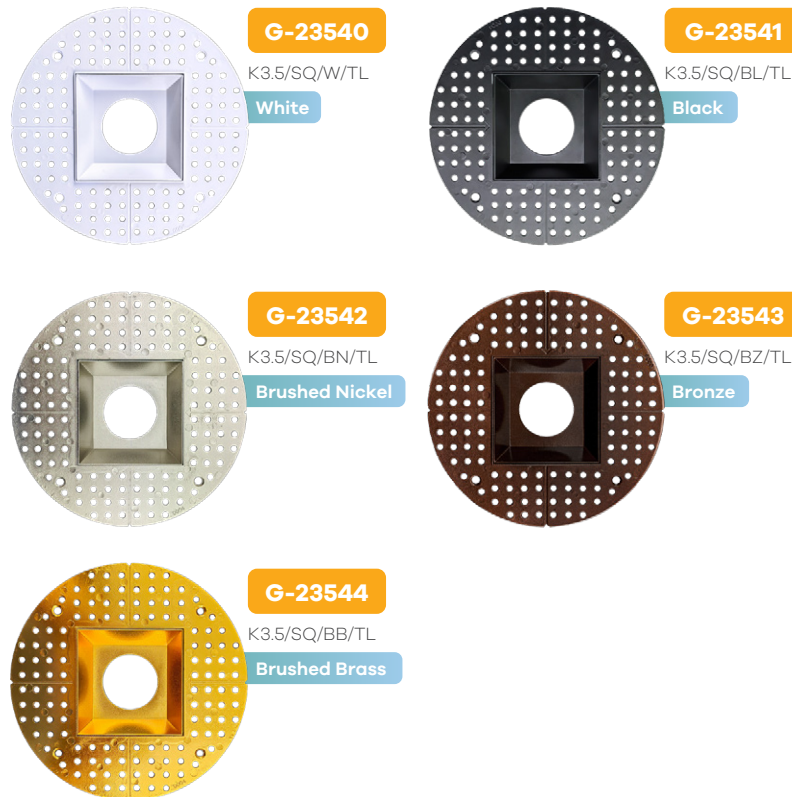

Aster
3.5" Interchangeable Trimless Square

Style	Cut out	Plate	Pack
Trimless Square	Sq 3.77" / Rd 5.35"	G-98800 (8)	24