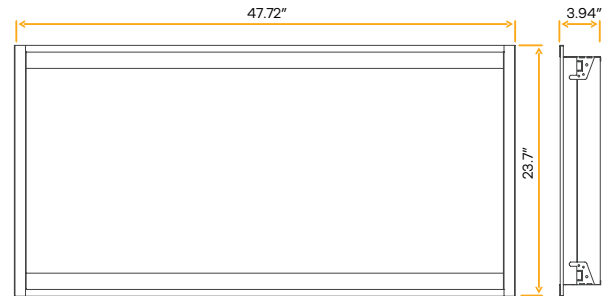

Lumens	5750/6900/8050
Wattage	50/60/70W
Voltage	120/277V
CRI	80
Beam Angle	120°
CCT	30, 35, 41, 50, 65k
Dimmable	0-10V
UGR	22
Pack	1

Accessories

Motion Sensor	G-98210 /G-98211
Remote Controller	G-98212

- Selectable Color
- CRI 80+ True Colors
- Damp Location
- Dimmable
- Motion Sensor
- App Compatible