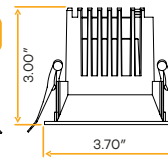

G-96012

**Pro 12W
G-96022**