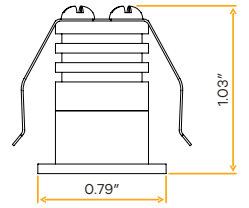

Mini
Cut Out: 0.69"

Lumens	100
Wattage	1W
Voltage	24V
CRI	90
Beam Angle	36°
Pack	20/100