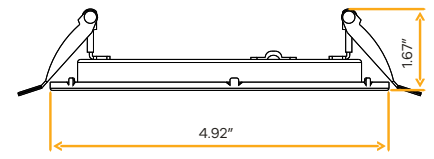

Lumens	850
Wattage	12W
Voltage	120/277V
CRI	90>
Beam Angle	100°
CCT	27, 30, 35, 41, 50k
Dimmable	Triac or 0-10V
Wire	FT6 Plenum rated
Certified	UL 263 & ASTM E119
Pack	18

Color Covers

Black G-48388 T4/SQ/CV/BK	Brushed Nickel G-48389 T4/SQ/CV/BN	Bronze G-48390 T4/SQ/CV/BZ	Brushed Brass G-48398 T4/SQ/CV/BB

- Selectable Color
- CRI 90+ True Colors
- Wet Location
- Air Tight
- Dimmable
- IC Rated
- Fire rated

Accessories

NC Plate	G-98800 (6)
Multi Light	G-95824 12W