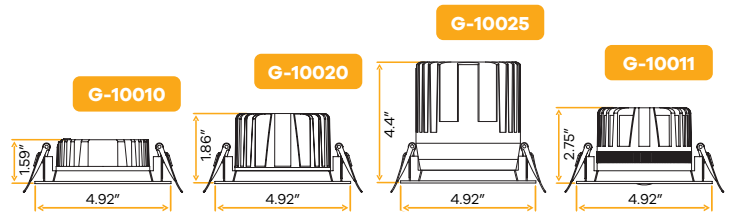

Aster

4" Interchangeable Shallow Trims New Item

Style	Cut out	Plate	Pack
Shallow	4.25"	G-98800 (6)	36

Aster

4" Interchangeable Ultra Shallow Trims New Item

Style	Cut out	Plate	Pack
Ultra Shallow	4.25"	G-98800 (6)	36