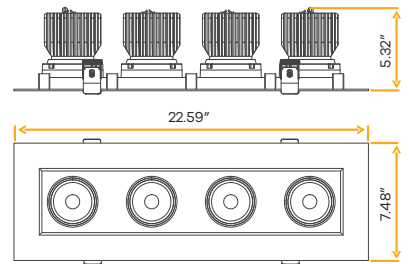

Accessories

- NC Plate G-98823 (3)
- Lens G-25621 40°/G-25622 60°

Saturn 4" Four Head Regress Multiple

4"

Cut Out: 4.65"X 19.50"

G-99024

SN4/112W/GR/M4/5CCT/WH

White