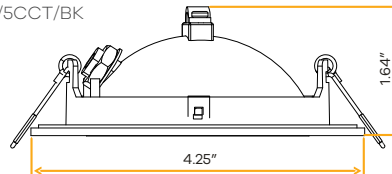

Lumens	850
Wattage	10W
Voltage	120/277V
CRI	90>
Beam Angle	40° Clear (Default)
CCT	27, 30, 35, 41, 50k
Dimmable	Triac or 0-10V
Pack	18

Accessories

NC Plate	G-98800 (5)
Multi Light	G-95823 10W
Lens	G-01425 24°/G-01426 40°/G-01427 60°

- Selectable Color
- CRI 90+ True Colors
- Wet Location
- Air Tight
- Changing Lens
- Dimmable
- IC Rated