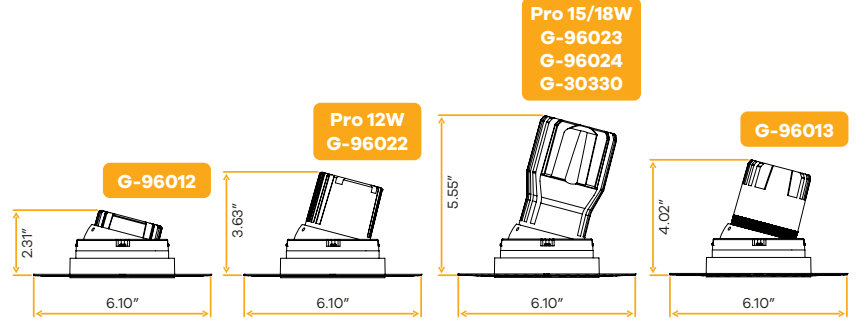

Aster 3" Interchangeable Gimbal Trims

Style	Cut out	Plate	Pack
Gimbal	3.62"	G-98800 (5)	36

Aster 3" Interchangeable Gimbal Trimless Kits New Item

Style	Cut out	Plate	Pack
Gimbal trimless	3.70"	G-98800 (5)	24