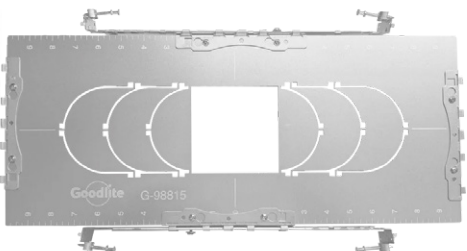

G-98815

Punch out	Uni.Size
0	3.86" X 3.86"
1	7.56" X 3.86"
2	11.30" X 3.86"
3	15.08" X 3.86"

Pack	12