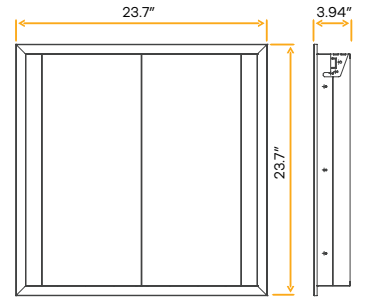

- Selectable Color
- CRI 80+ True Colors
- Damp Location
- Dimmable
- Motion Sensor
- App Compatible

Neptune 2x2 Indirect Double Vault Fixture

2x2

G-98260

F/2X2/50W/IND/2-VLT/WS3/5CCT

G-98261-EM

F/2X2/50W/IND/2-VLT/WS3/5CCT/EM