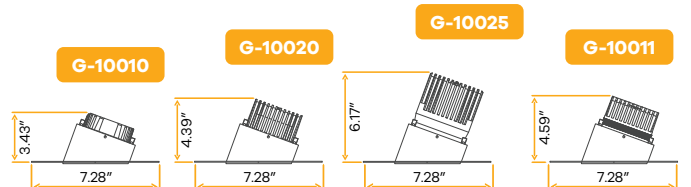

Aster 4" Square Trimless Wall Wash Kit New Item

4"

Style	Cut out	Plate	Pack
Wall Wash Trimless Square	Sq 4.95" x 4.25" - Rd 6.50"	G-19982 (7)	24