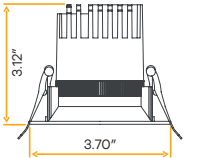

G-96013

Style	Cut out	Plate	Pack
Ultra shallow	2.95"	G-98800 (4)	8/64