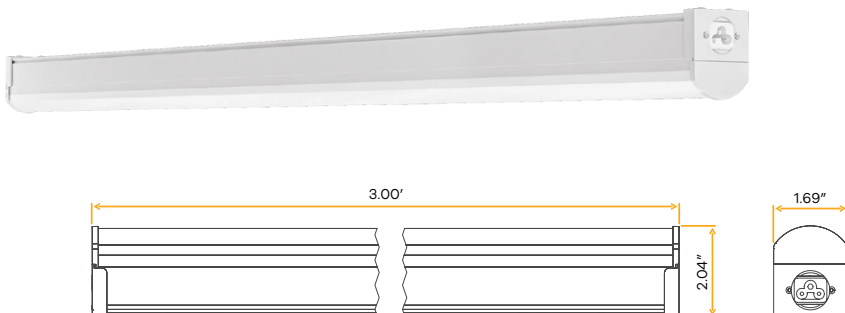

Nebula 3ft Linkable Multi Select Linear Fixture

3ft

G-21203

3FT/LINK/LNR/18/36WS/5CCT

Lumens	1800/3600
Wattage	18/36W
Voltage	120/277V
CRI	90
Beam Angle	120°
CCT	30, 35, 41, 50, 65k
Dimmable	0-10V Dimming
Pack	12

- Selectable Color
- CRI 90+ True Colors
- Damp Location
- Dimmable