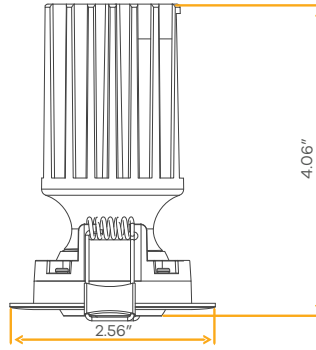

Accessories

NC Plate	G-98800 (2)
Multi Light	G-95823 5W

- Selectable Color
- CRI 90+ True Colors
- Wet Location
- Air Tight
- Dimmable
- IC Rated

Saturn 2" HO Flushed Gimbal

2"

Cut Out: 2.00"

Lumens	700/1100
Wattage	8/14W
Voltage	120/277V
CRI	90
Beam Angle	60° Clear (Default)
CCT	27, 30, 35, 41, 50k
Dimmable	Triac or 0-10V
Pack	18
IC rated-at	8W