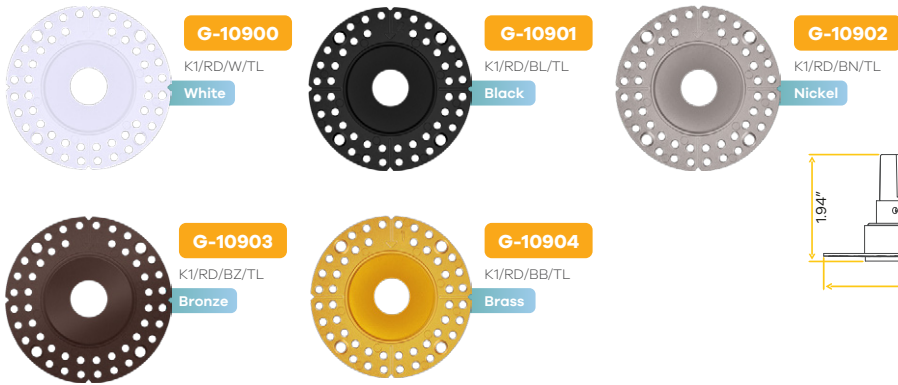

Style	Cut out	Plate	Pack
Wave	2.08"	G-98800 (2)	128

Aster 1" Interchangeable Adjustable Trims New Item

1"

Style	Cut out	Plate	Pack
Adjustable	2.95"	G-19969 (0)	36

Aster 1" Interchangeable Trimless Round

1"

Style	Cut out	Plate	Pack
Trimless Round	2.30"	G-98800 (3)	36

Aster 1" Interchangeable Trimless Square

1"

Style	Cut out	Plate	Pack
Trimless Square	Sq 2.72" / Rd 3.82"	G-98800 (6)	36

Aster 1" Interchangeable Round Millwork Trimless Kits