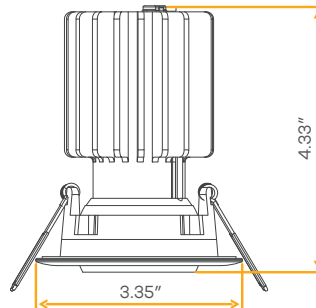

Lumens	1050
Wattage	11W
Voltage	120/277V
CRI	90
Beam Angle	60° Clear (Default)
CCT	27, 30, 35, 41, 50k
Dimmable	Triac or 0-10V
Pack	18

Accessories

NC Plate	G-98800 (3)
Multi Light	G-95824 10W
Lens	G-01420 24°/G-01421 40°/G-01422 60°

- Selectable Color
- CRI 90° True Colors
- Wet Location
- Air Tight
- Changing Lens
- Dimmable
- IC Rated

JA8
TITLE 24

ETL
US