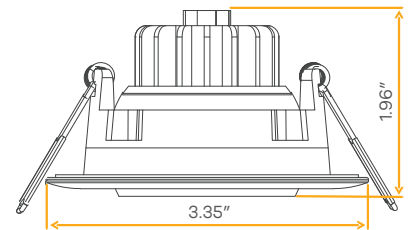

Saturn 3" Flushed Gimbal

3"

Cut Out: 2.75"

Lumens	800
Wattage	8W
Voltage	120V
CRI	90
Beam Angle	40° Clear (Default)
CCT	27, 30, 35, 41, 50k
Dimmable	Yes
Pack	18

Accessories

NC Plate	G-98800 (3)
Multi Light	G-95823 8W
Lens	G-01420 24°/G-01421 40°/G-01422 60°