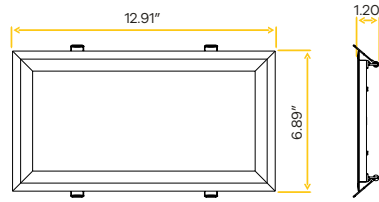

Lumens	1900
Wattage	24W
Voltage	120/277V
CRI	90
Beam Angle	120°
CCT	27, 30, 35, 41, 50k
Dimmable	Triac or 0-10V
Pack	12

- Selectable Color
- CRI 90+ True Colors
- Wet Location
- Air Tight
- Dimmable
- IC Rated