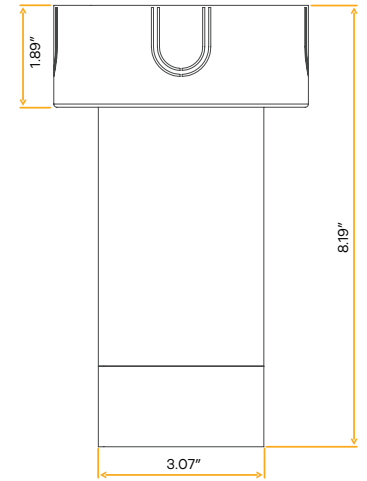

Jupiter
3" Conduit Mount Canopy New Item

Style	Mounting	Pack
Canopy	Conduit mount	18