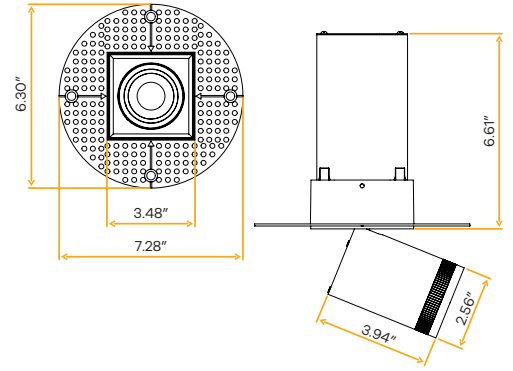

Accessories

NC Plate G-98800 (6)

Multi Light G-95824 12W

Pulsar
3" Square Retractable Trimless Downlight New Item

3"

Cut Out: RD 5.00" SQ 3.60"

Lumens	1000
Wattage	12W
Voltage	120/277V
CRI	90>
Beam Angle	20°-55°
CCT	27, 30, 35, 41, 50k
Dimmable	Triac or 0-10V
Pack	12