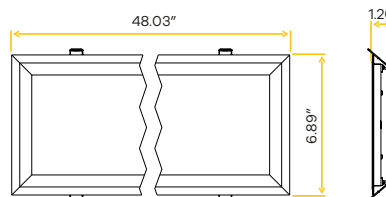

Lumens	7800
Wattage	96W
Voltage	120/277V
CRI	90
Beam Angle	120°
CCT	27, 30, 35, 41, 50k
Dimmable	Triac or 0-10V
Pack	4

- Selectable Color
- CRI 90+ True Colors
- Wet Location
- Air Tight
- Dimmable
- IC Rated