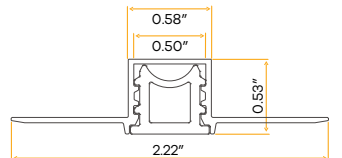

Cover

5/COVER/TLS/FLEX/OP/50

G-95727

Length 50'

Material Silicon

Pack 5