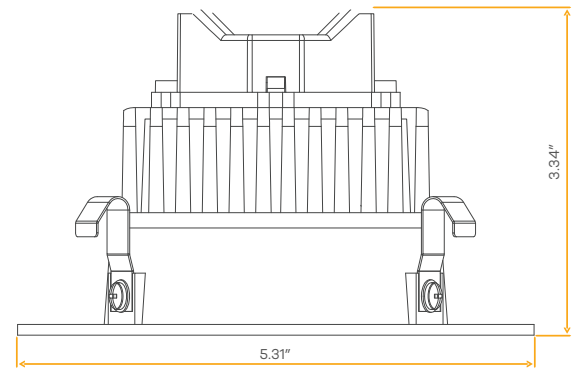

- Selectable Color
- CRI 90+ True Colors
- Wet Location
- Air Tight
- Changing Lens
- IC Rated

Astrofit

4" Interchangeable Retrofit Trims

4"

	G-21410 T/RT4/R/WT White		G-21420 T/RT4/SQ/WT White		G-21411 T/RT4/R/BK Black
	G-21421 T/RT4/SQ/BK Black		G-21412 T/RT4/R/BW Two-tone		G-21422 T/RT4/SQ/BW Two-tone
	G-21413 T/RT4/R/BZ Bronze		G-21423 T/RT4/SQ/BZ Bronze		G-21414 T/RT4/R/BN Brushed Nickel
	G-21424 T/RT4/SQ/BN Brushed Nickel		G-21415 T/RT4/R/BB Brushed Brass		G-21425 T/RT4/SQ/BB Brushed Brass