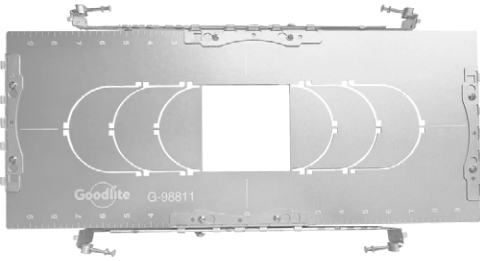

Pack 12

Accessories

New Construction Plates New Item

G-98816

Punch out	Uni.Size
0	3.74" X 4.13"
1	8.46" X 4.13"
2	13.19" X 4.13"
3	17.91" X 4.13"

Pack	12
------	----

G-98811

Punch out	Uni.Size
0	3.70" X 3.70"
1	7.40" X 3.70" Oval
2	11.20" X 3.70" Oval
3	15.00" X 3.70" Oval