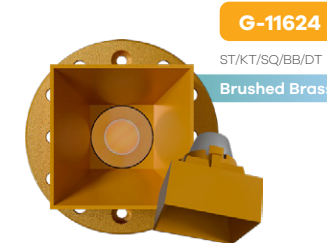

Silent 1" Square Drop Trim Kits