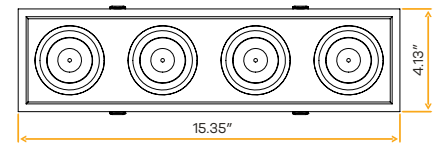

G-98754

AL3.5/80W/GR/M4/5CCT/BK

Black

Lumens	4900/6800
Wattage	50/80W
Voltage	120/277V
CRI	90
Beam Angle	40°
CCT	27, 30, 35, 41, 50k
Dimmable	Triac or 0-10V
Pack	4
IC rated-at	50W

- Selectable Color
- CRI 90° True Colors
- Wet Location
- Air Tight
- Changing Lens
- Dimmable

Accessories

- NC Plate G-98814 (4)
- Clear G-98825 24°/G-98826 40°/G-98827 60°
- Reflector G-98828 30°/G-98829 40°