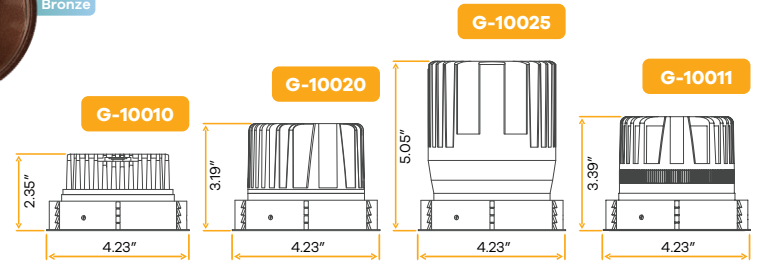

Aster

4" Interchangeable Adjustable Trims New Item

Style	Cut out	Plate	Pack
Adjustable	4.65"	G-98800 (7)	36

Aster

4" Interchangeable Round Millwork Trimless Kits

Style	Cut out	Pack
Round Millwork	4.23"	36

Aster