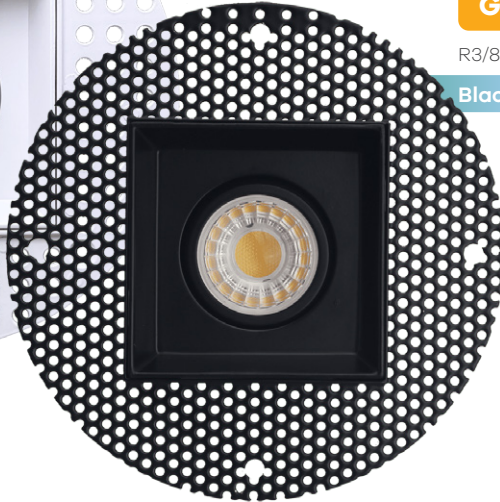

G-95720

R3/8W/GRS/LED/TL/5CCT B

Black

Lumens	700
Wattage	8W
Voltage	120/277V
CRI	90
Beam Angle	40° Clear (Default)
CCT	27, 30, 35, 41, 50k
Dimmable	Triac or 0-10V
Pack	18

Accessories

NC Plate	G-98800 (8)
Multi Light	G-95823 8W
Lens	G-01420 24°/G-01421 40°/G-01422 60°

- Selectable Color
- CRI 90° True Colors
- Wet Location
- Air Tight
- Changing Lens
- Dimmable
- IC Rated