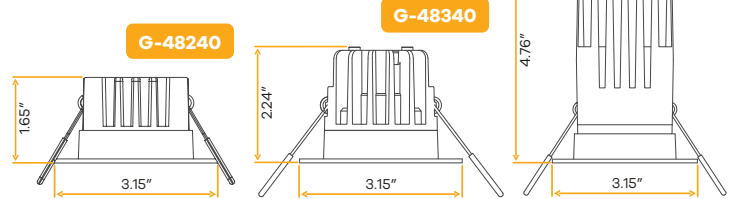

Aster
2" Interchangeable Shallow Trims New Item

Style	Cut out	Plate	Pack
Shallow	2.50"	G-98800 (3)	64