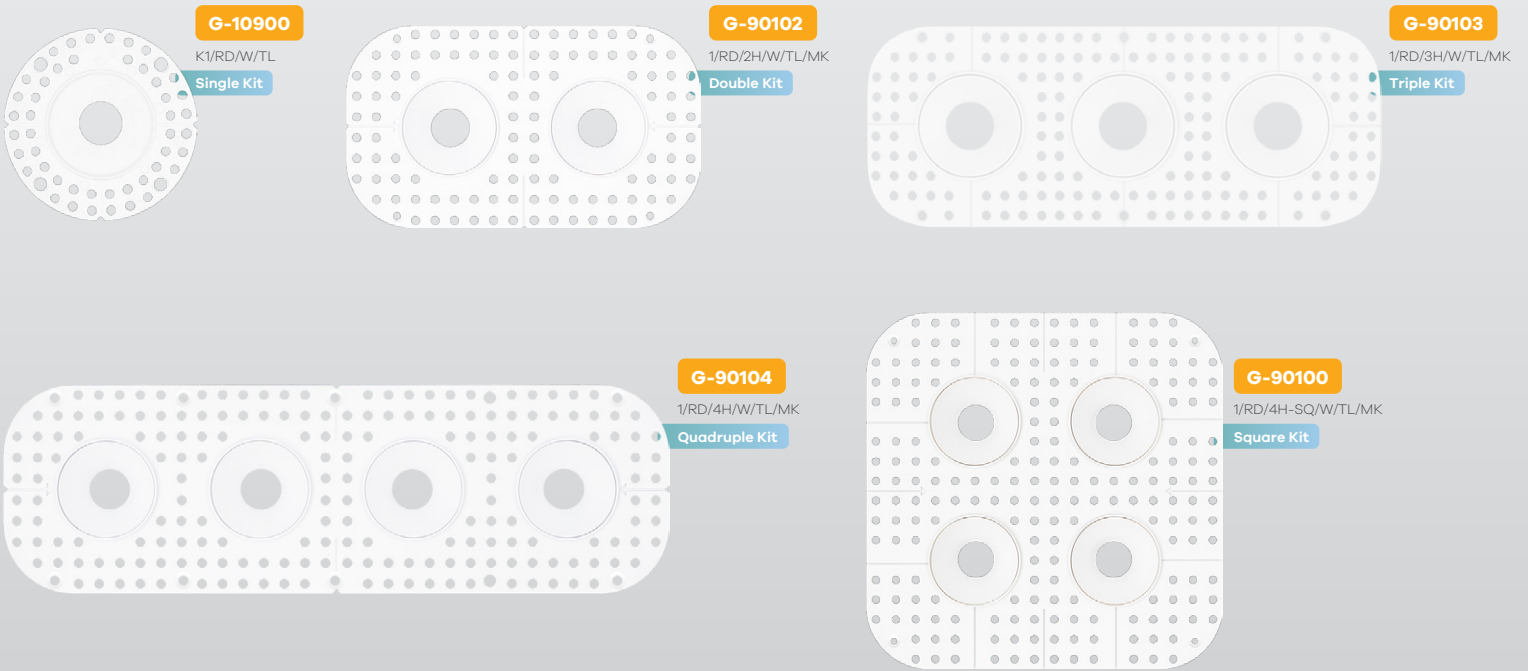

Round options

Style	Cut out	Plate	Pack
1 Head	2.30"	G-98800 (3)	36
2 Heads	2.28" X 5.75"	G-98821 (1)	36
3 Heads	2.28" X 9.21"	G-48449 (0)	36
4 Heads	2.28" X 12.68"	G-98821 (5)	36
4 Heads Square	5.75" X 5.75"	G-98818 (0)	12