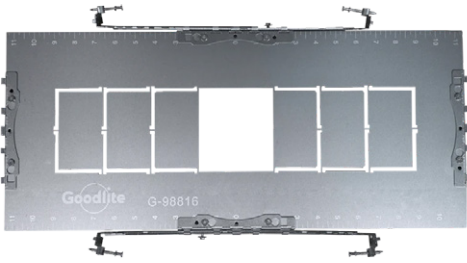

Accessories

New Construction Plates New Item

G-98816

Punch out	Uni.Size
0	3.74" X 4.13"
1	8.46" X 4.13"
2	13.19" X 4.13"
3	17.91" X 4.13"

Pack	12