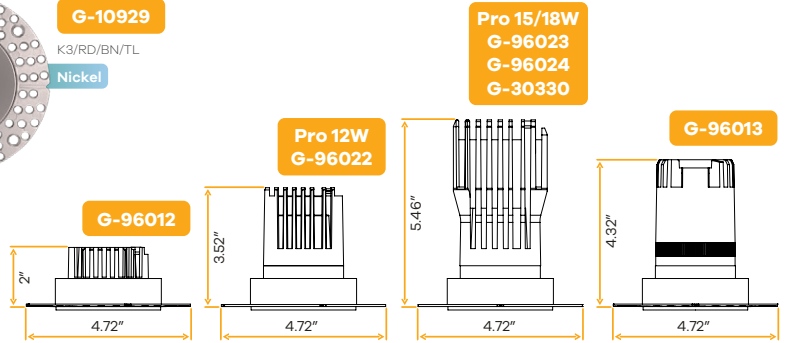

Aster 3" Interchangeable Round Millwork Trimless Kits

Style	Cut out	Pack
Millwork	3.09"	36

Aster

3" Interchangeable Square Millwork Trimless Kits

New Item

Style	Cut out	Pack
Millwork	3.39"	36

Aster

3" Interchangeable Trimless Round