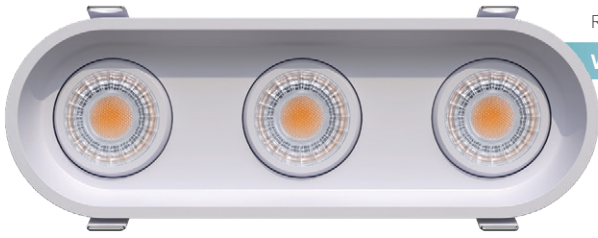

- Selectable Color
- CRI 90° True Colors
- Wet Location
- Air Tight
- Changing Lens
- Dimmable
- IC Rated

Ellipse

3" Oval Triple Head Multiple New Item

3"

Cut Out: 3.00" X 9.29" Oval

G-23303

R3/23W/GR/OVL/M3/LED/5CCT