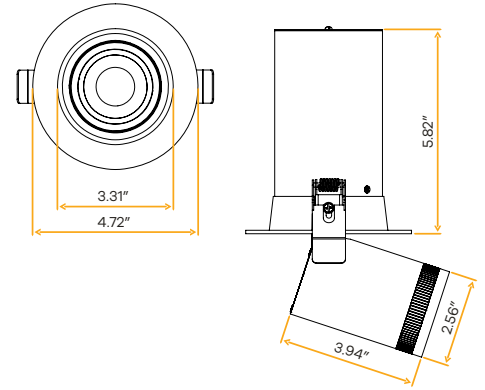

3"

Cut Out: 4.00"

G-32500

PL/3/RD/12W/5CCT/WT

White

G-32510

PL/3/RD/12W/5CCT/BK

Black