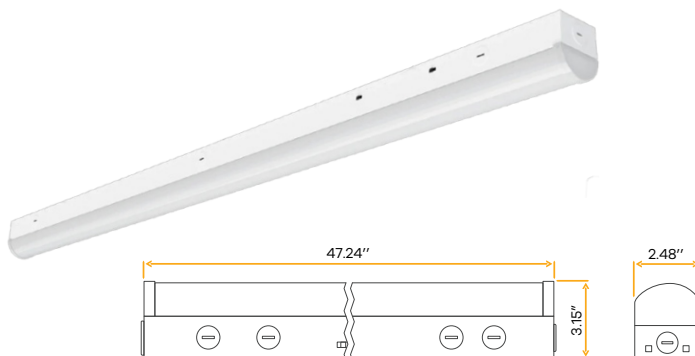

Lumens	5800/5075/4350/3625/2900
Wattage	40W/35W/30W/25W/20W
Voltage	120/277V
CRI	80
Beam	120°
CCT	30, 35, 41, 50, 65k
Dim	0-10V Dimming
Pack	4

- Selectable Color
- CRI 80° True Colors
- Damp Location
- Dimmable
- Motion Sensor