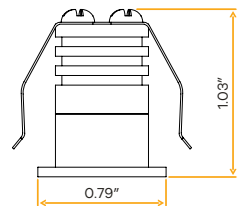

Mini
Cut Out: 0.69"

Lumens	100
Wattage	1W
Voltage	24V
CRI	90
Beam Angle	36°
Pack	20/100