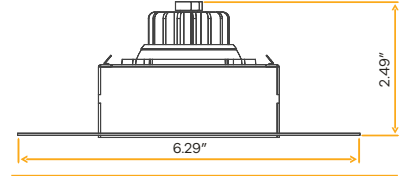

G-95720

R3/8W/GRS/LED/TL/5CCT B

Black

Lumens	700
Wattage	8W
Voltage	120/277V
CRI	90
Beam Angle	40° Clear (Default)
CCT	27, 30, 35, 41, 50k
Dimmable	Triac or 0-10V
Pack	18

Accessories

NC Plate	G-98800 (8)
Multi Light	G-95823 8W
Lens	G-01420 24°/G-01421 40°/G-01422 60°

- Selectable Color
- CRI 90° True Colors
- Wet Location
- Air Tight
- Changing Lens
- Dimmable
- IC Rated