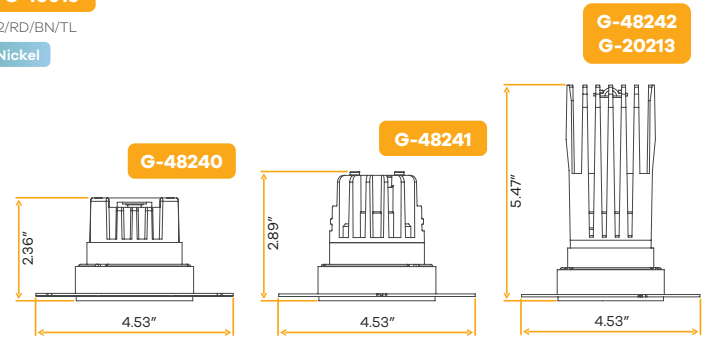

Aster

2" Interchangeable Trimless Round

Style	Cut out	Plate	Pack
Trimless Round	2.80"	G-98800 (4)	36