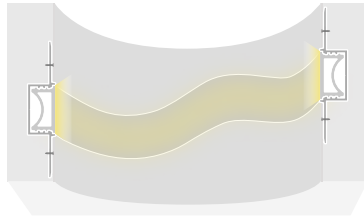

G-96228
CH/1/TLS/FLEX/8

Cover

1/COVER/TLS/FLEX/OP/50

G-95728

Length	50'
Material	Silicon
Pack	5