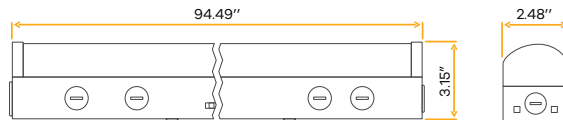

Orion
8ft Linear Fixture

8ft

G-22308

8FT/LNR/5WS/5CCT

G-22318-EM

8FT/LNR/5WS/5CCT/EM