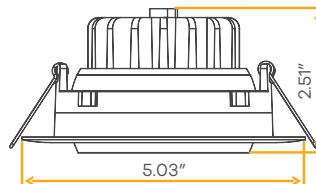

Saturn
4" Flushed Gimbal

4"

Cut Out: 4.00"

G-20006

R4/14W/SQ/LED/5CCT
White

Lumens	1100
Wattage	14W
Voltage	120V
CRI	90
Beam Angle	40° Clear (Default)
CCT	27, 30, 35, 41, 50k
Dimmable	Yes
Pack	18

Accessories

NC Plate	G-98800 (6)
Multi Light	G-95825 14W
Lens	G-25631 40°/G-25632 60°

- Selectable Color
- CRI 90+ True Colors
- Wet Location
- Air Tight
- Changing Lens
- Dimmable
- IC Rated