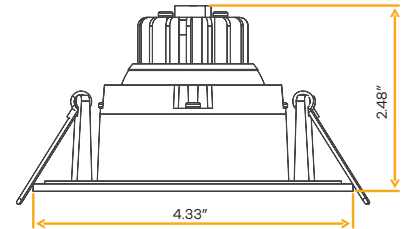

G-48369

R3/8W/GSR/LED/BB/SCCT

Brushed Brass

Lumens	700
Wattage	8W
Voltage	120/277
CRI	90
Beam Angle	40° Clear (Default)
CCT	27, 30, 35, 41, 50k
Dimmable	Triac or 0-10V
Pack	18

Accessories

NC Plate	G-98800 (5)
Multi Light	G-95823 8W
Lens	G-01420 24°/G-01421 40°/G-01422 60°