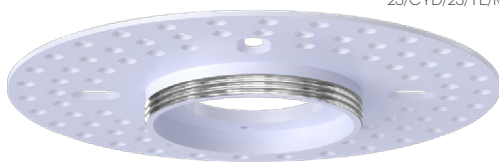

Jupiter
2.5" Recessed Mount J-Box New Item

2.5"

Cut Out: 2.00"

G-25050

CYD/25/RCM/JB

Style	Mounting	Plate	Pack
Junction Box	Recessed mount	G-98800 (2)	24

Jupiter
4" J-Box Mud Plate (2.5") New Item

2.5"