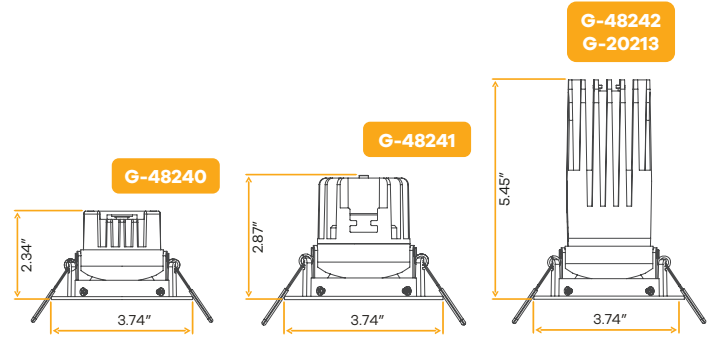

Aster
2" Interchangeable Wave Trims New Item

2"

Style	Cut out	Plate	Pack
Wave	2.55"	G-98800 (3)	64

Aster
2" Interchangeable Adjustable Trims New Item

2"

Style	Cut out	Plate	Pack
Adjustable	3.15"	G-98800 (4)	36

Aster
2" Interchangeable Round Millwork Trimless Kits

2"

Style	Cut out	Pack
Millwork	2.76"	64

Aster

2" Interchangeable Square Millwork Trimless Kits

New Item

Style	Cut out	Pack
Millwork	3.07"	36

Aster