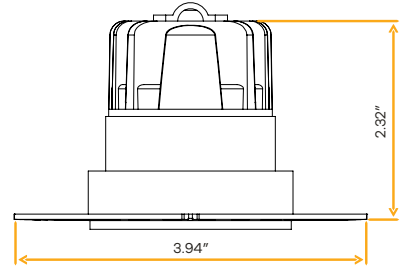

Lumens	550/825
Wattage	8W/12W
Voltage	120/277V
CRI	90>
Beam Angle	120°
CCT	27, 30, 35, 41, 50k
Dimmable	Triac or 0-10V
Pack	18
IC rated-at 8W	

Accessories

NC Plate	G-98800 (3)
Multi Light	G-95823 8W / G-95824 12W

- Selectable Color
- CRI 90+ True Colors
- Wet Location
- Air Tight
- Dimmable