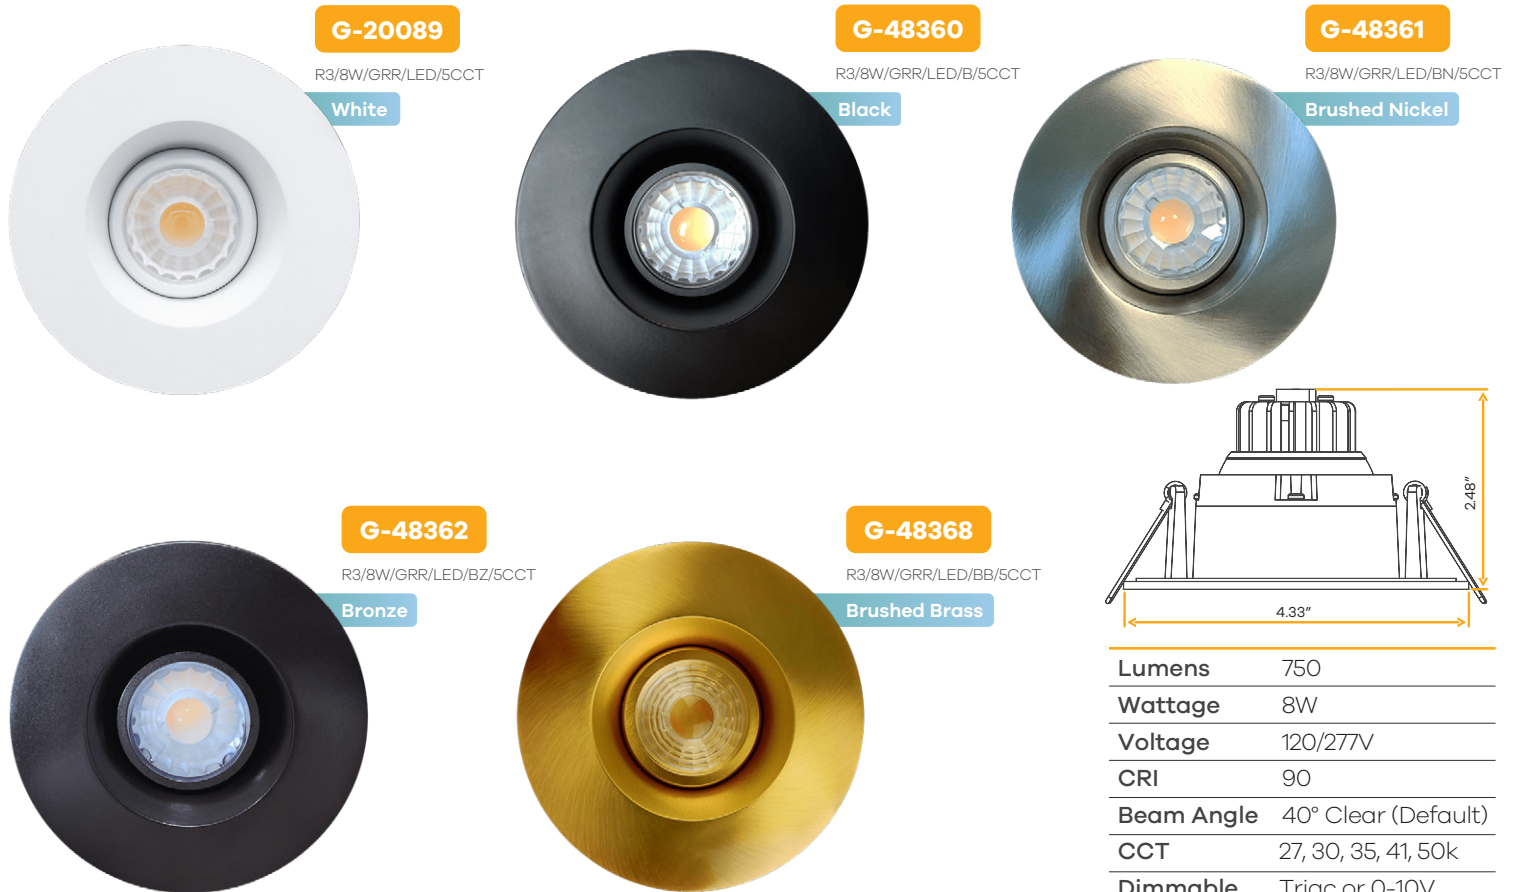

Saturn
3" Regress Gimbal

Lumens	750
Wattage	8W
Voltage	120/277V
CRI	90
Beam Angle	40° Clear (Default)
CCT	27, 30, 35, 41, 50k
Dimmable	Triac or 0-10V
Pack	18

Accessories

NC Plate	G-98800 (5)
Multi Light	G-95823 8W
Lens	G-01420 24°/G-01421 40°/G-01422 60°

- Selectable Color
- CRI 90+ True Colors
- Wet Location
- Air Tight
- Changing Lens
- Dimmable
- IC Rated