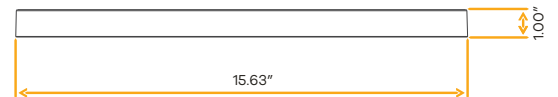

Black Covers

Black

G-12160
AC16/CV/BK

- Selectable Color
- CRI 90+ True Colors
- Wet Location
- Dimmable

Lumens	2300
Wattage	30W
Voltage	120V
CRI	90>
Beam Angle	120°
CCT	30, 35, 41, 50, 65k
Dimmable	Yes
Pack	6