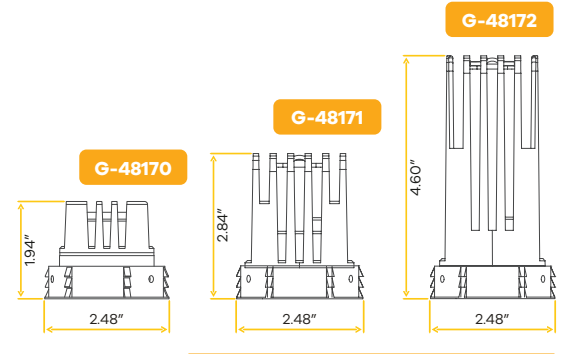

Style	Cut out	Pack
Millwork	2.32"	64