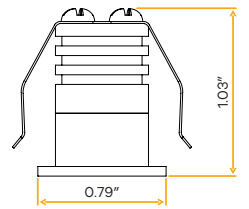

Mini
Cut Out: 0.69"

Lumens	100
Wattage	1W
Voltage	24V
CRI	90
Beam Angle	36°
Pack	20/100