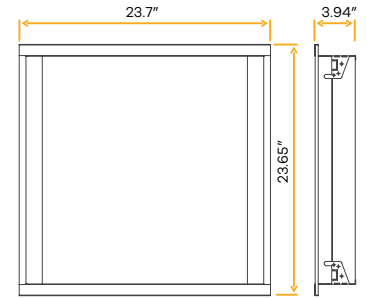

Lumens	3450/4600/5750
Wattage	30/40/50W
Voltage	120/277V
CRI	80
Beam Angle	120°
CCT	30, 35, 41, 50, 65k
Dimmable	0-10V
UGR	22
Pack	2

Accessories

Motion Sensor	G-98210 /G-98211
Remote Controller	G-98212

- Selectable Color
- CRI 80+ True Colors
- Damp Location
- Dimmable
- Motion Sensor
- App Compatible