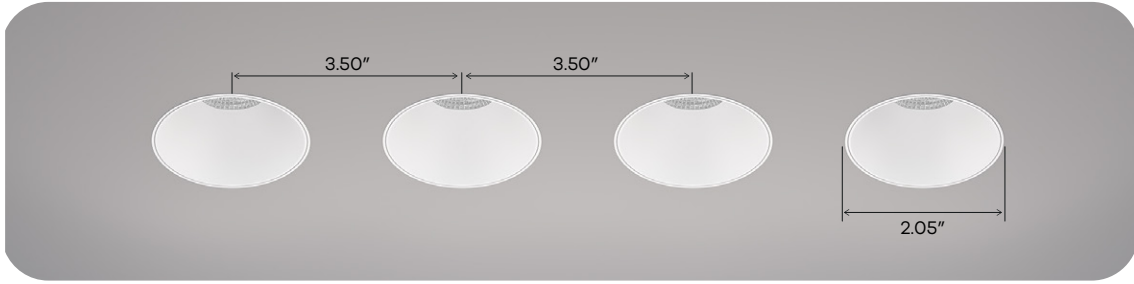

Aster 1" Multi Head Interchangeable Trimless Kits

1"