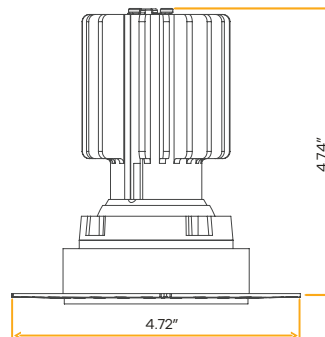

Accessories

NC Plate G-98800 (4)

Saturn 2" Round HO Trimless Gimbal-WH

2"

Cut Out: 2.95"

G-24120

R2/12W/GR/LED/TL/5CCT G2

White