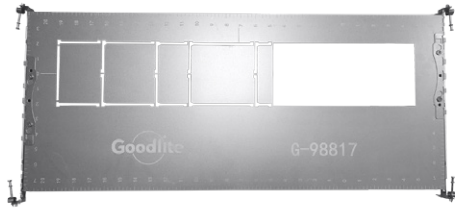

Accessories

New Construction Plates

G-98817

Punch out	Uni.Size	Punch out	Uni.Size
0	9.61" X 4.25"	3	17.48" X 4.25"
1	10.83" X 4.25"	4	21.02" X 4.25"
2	15.28" X 4.25"	5	23.94" X 4.25"

Pack 20