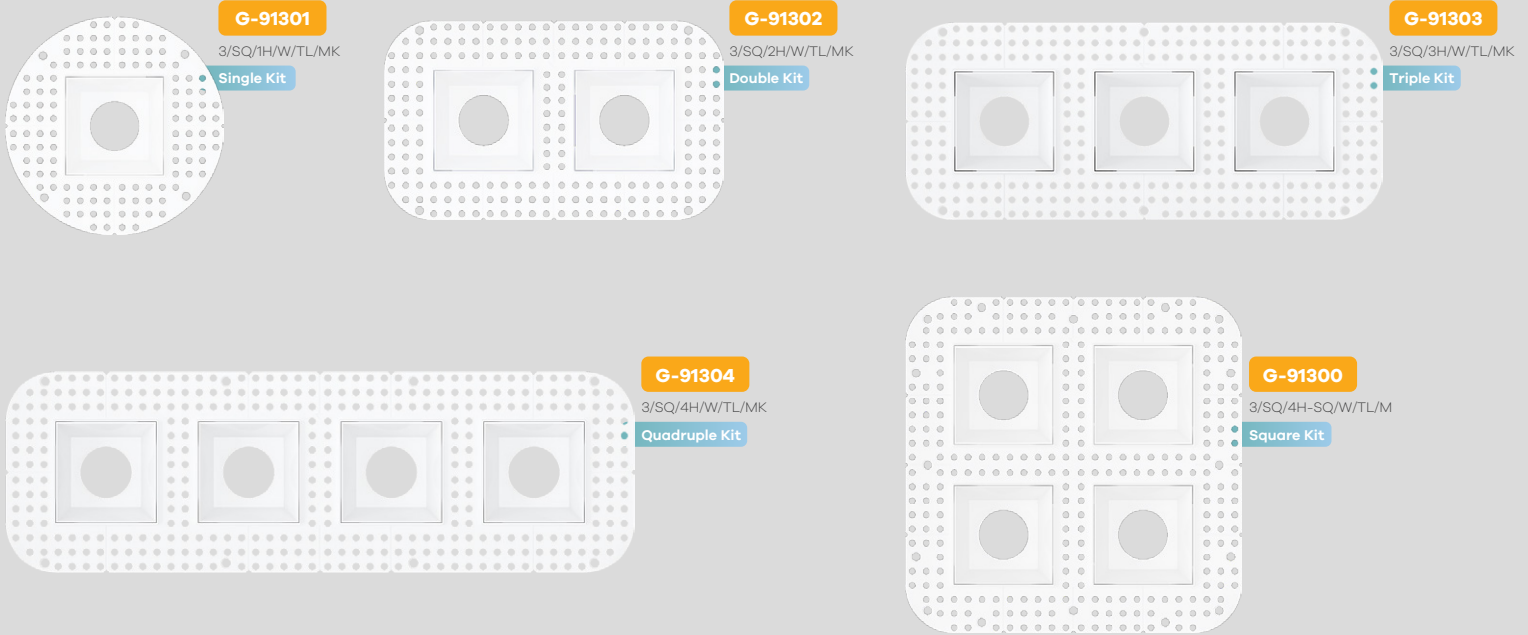

Aster 3" Multi Head Interchangeable Trimless Kits

3"

Square options

Style	Cut out	Plate	Pack
1 Head	SQ 3.35" X 3.35" RD 4.73"	G-98800 (8)	36
2 Heads	3.36" X 7.86"	G-98817 (0)	12
3 Heads	3.35" X 12.32"	G-48449 (1)	12
4 Heads	3.35" X 16.81"	G-98817 (3)	12
4 Heads Square	7.83" X 7.83"	G-98818 (3)	12