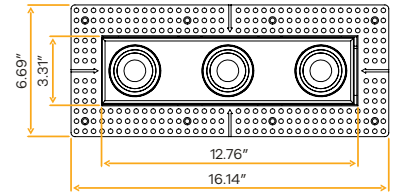

G-32533

PL/3/M3/36W/5CCT/BK/TL

Black

Lumens	2800 (930 each head)
Wattage	36W
Voltage	120/277V
CRI	90>
Beam Angle	20°-55°
CCT	27, 30, 35, 41, 50k
Dimmable	Triac or 0-10V
Pack	6

- Selectable Color
- CRI 90+ True Colors
- Wet Location
- Air Tight
- Adjustable Beam Angle
- Dimmable
- IC Rated

Accessories

NC Plate G-98816 (2)