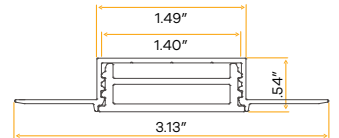

Cover

1.5/COVER/TLS/FLEX/OP/50

G-95729

Length	50'
Material	Silicon
Pack	5