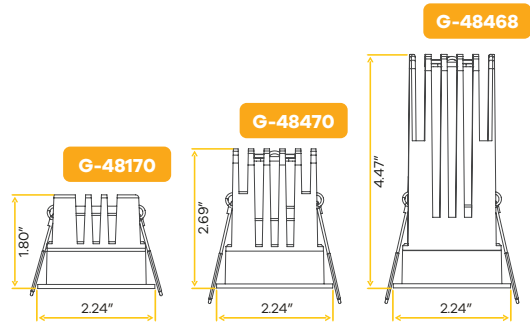

Style	Cut out	Plate	Pack
Trimmed	1.90"	G-98800 (2)	8/128

Aster
1" Interchangeable Shallow Trims New Item

Style	Cut out	Plate	Pack
Shallow	1.90"	G-98800 (2)	64

Aster
1" Interchangeable Wave Trims New Item