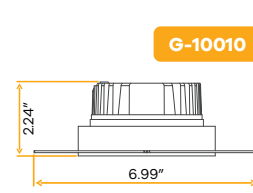

Aster 4" Interchangeable Trimless Round

4"

Style	Cut out	Plate	Pack
Trimless Round	4.25"	G-98800 (6)	36