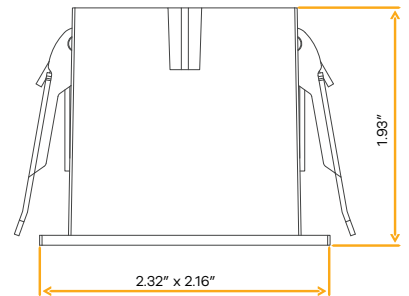

G-21191

DP/2/SQ/FXD/3W/5CCT/BK

Black