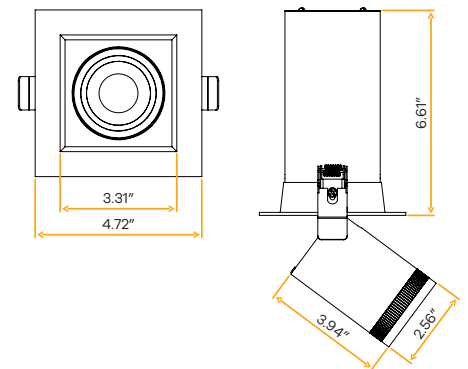

Lumens	1000
Wattage	12W
Voltage	120/277V
CRI	90>
Beam Angle	20°-55°
CCT	27, 30, 35, 41, 50k
Dimmable	Triac or 0-10V
Pack	12

Accessories

NC Plate	G-98816 (0)
Multi Light	G-95824 12W

- Selectable Color
- CRI 90+ True Colors
- Wet Location
- Air Tight
- Adjustable Beam Angle
- Dimmable
- IC Rated