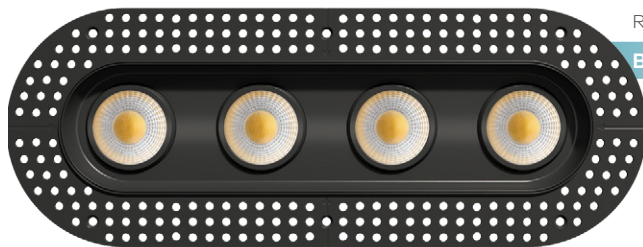

Lumens	4800
Wattage	52W
Voltage	120/277V
CRI	90
Beam Angle	60° Clear (Default)
CCT	27, 30, 35, 41, 50k
Dimmable	Triac or 0-10V
Pack	6

Accessories

NC Plate G-98815 (3)

Lens G-25621 40°/G-25622 60°

- Selectable Color
- CRI 90° True Colors
- Wet Location
- Air Tight
- Changing Lens
- Dimmable
- IC Rated