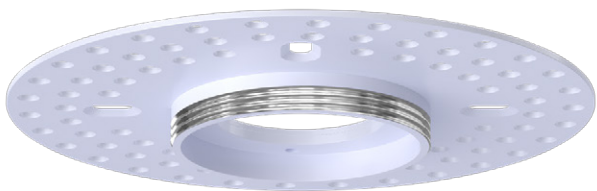

Jupiter
4" J-Box Mud-in Plate (2.5") New Item

G-25051
25/CYD/25/TL/MP