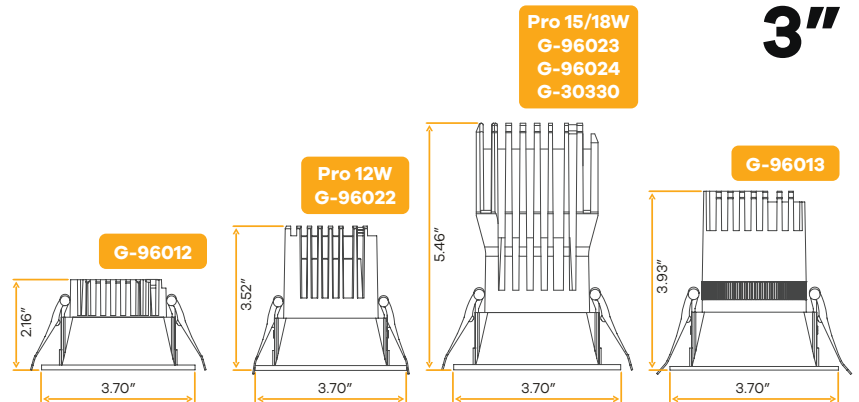

Aster
3" Interchangeable Pinhole Trims

Style	Cut out	Plate	Pack
Trimmed	2.95"	G-98800 (4)	8/64