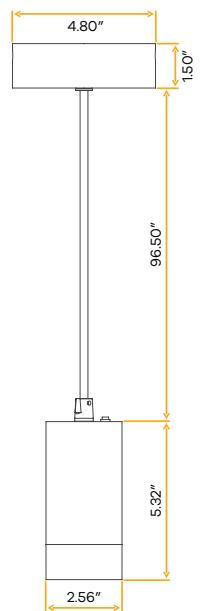

Jupiter
2.5" Surface Mount Pendant New Item

2.5"

Style	Mounting	Pack
Pendant	4" J-Box	18