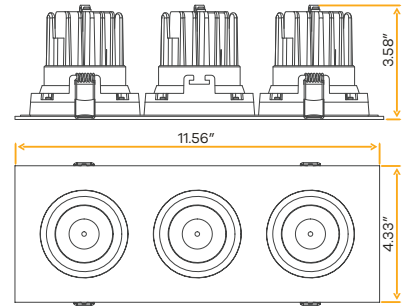

Pura
3.5" Triple Head Multiple

3.5"

Cut Out: 3.50" x 10.70"

G-98723

PR/3.5/60W/GR/M3/5CCT/WH

White