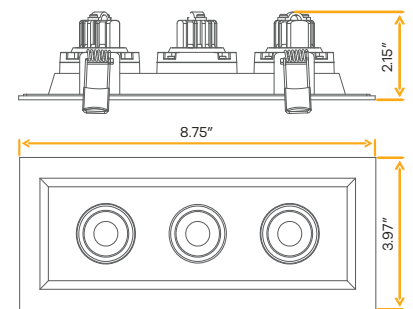

Accessories

NC Plate G-48318 (0)

Saturn
2" Triple Head Regress Multiple

2"

Cut Out: 2.70"-7.48"

G-48315

R2/15W/GR/M3/LED/5CCT

Lumens	1200 (400 each head)
Wattage	15W
Voltage	120/277V
CRI	90
Beam Angle	40°
CCT	27, 30, 35, 41, 50k
Dimmable	Triac or 0-10V
Pack	18