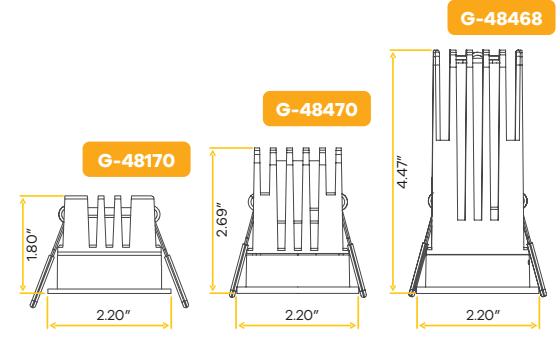

Aster
1" Interchangeable Trims

Style	Cut out	Plate	Pack
Trimmed	1.90"	G-98800 (2)	8/128