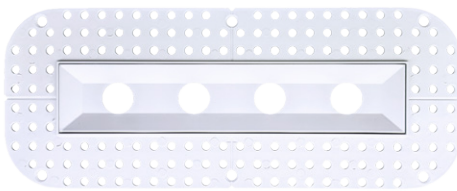

Style	Cut out	Plate	Pack
3 Heads	2.24" X 6.89"	G-98821 (2)	24

G-22804

R1/TL/4H/MLT/KIT

White