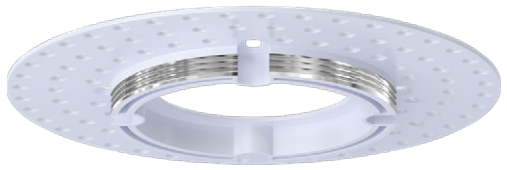

Jupiter
3.7" J-Box Mud Plate (3.7") New Item

3.7"

G-37051
CYD/37/TL/MP