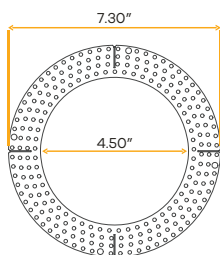

G-98412

TL/GF/4.5ID-7.3OD/RD