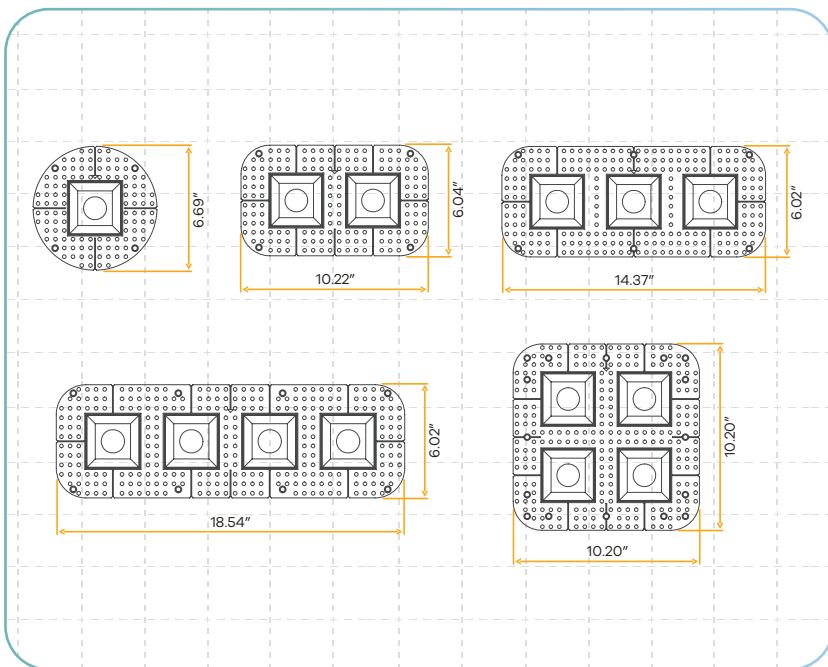

1"

Round options

Style	Cut out	Plate	Pack
1 Head	2.30"	G-98800 (3)	36
2 Heads	2.28" X 5.75"	G-98821 (1)	36
3 Heads	2.28" X 9.21"	G-48449 (0)	36
4 Heads	2.28" X 12.68"	G-98821 (5)	36
4 Heads Square	5.75" X 5.75"	G-98818 (0)	12

2.89"

5.47"

Style	Cut out	Plate	Pack
1 Head	2.80"	G-98800 (4)	36
2 Heads	2.72" X 6.61"	G-48318 (2)	36
3 Heads	2.72" X 10.51"	G-98821 (4)	36
4 Heads	2.72" X 14.41"	G-98822 (4)	36
4 Heads Square	6.61" X 6.61"	G-98818 (1)	12

Aster
2" Multi Head Interchangeable Trimless Kits

2"

Square options

Style	Cut out	Plate	Pack
1 Head	SQ 3.04" X 3.04" RD 4.30"	G-98800 (7)	36
2 Heads	3.05" X 7.24"	G-48318 (2)	12
3 Heads	3.03" X 11.38"	G-98822 (3)	12
4 Heads	3.03" X 15.55"	G-98822 (5)	12
4 Heads Square	7.20" X 7.20"	G-98818 (2)	12