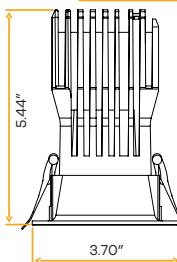

**Pro 12W
G-96022**

**Pro 15/18W
G-96023
G-96024
G-30330**