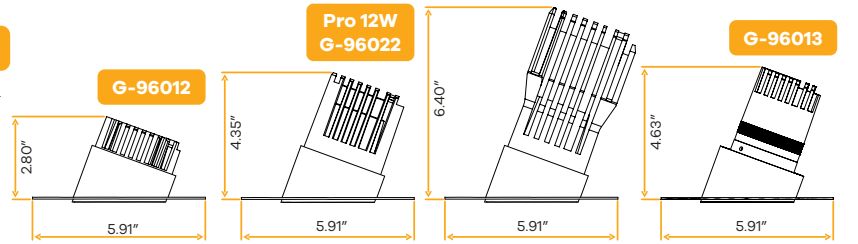

Aster
3" Round Trimless Wall Wash Kit

Pro 15/18W
G-96023
G-96024
G-30330

3"

Style	Cut out	Plate	Pack
Wall wash trimless round	3.15"	G-98800 (4)	36