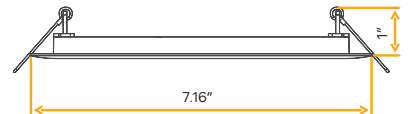

JA8 TITLE 24
 ETL LISTED

Star
6" Eco Round Flushed Slim

6"

Cut Out: 6.20"

G-96523

S6/16W/R/LED/5CCT

Color Covers

<p>Black</p> <p>G-48379 T6/RD/CV/BK</p>	<p>Brushed Nickel</p> <p>G-48380 T6/RD/CV/BN</p>	<p>Bronze</p> <p>G-48381 T6/RD/CV/BZ</p>	<p>Brushed Brass</p> <p>G-48408 T6/RD/CV/BB</p>	<p>Red</p> <p>G-23760 T6/RD/CV/RD</p>
<p>Orange</p> <p>G-23761 T6/RD/CV/OG</p>	<p>Yellow</p> <p>G-23762 T6/RD/CV/YL</p>	<p>Green</p> <p>G-23763 T6/RD/CV/GN</p>	<p>Blue</p> <p>G-23764 T6/RD/CV/BLU</p>	<p>Rose Blush</p> <p>G-23765 T6/R/COVER/ROSE</p>