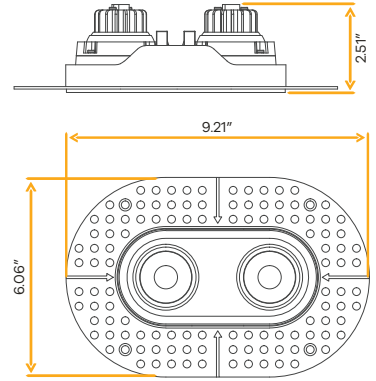

New Item

Cut Out: 3.23" X 6.38" Oval

G-23322

R3/15W/GR/OVL/M2/LED/5CCT/TL

White

G-23332

R3/15W/GR/OVL/M2/LED/5CCT/BK/TL

Black