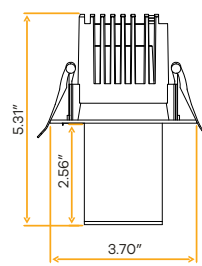

Pro 12W
G-96022