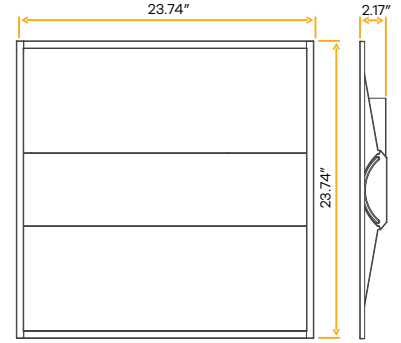

Neptune 2x2 Center Basket Fixture

2x2

G-98020

F/2X2/50W/CB/WS3/4CCT

G-98021 EM

F/2X2/50W/CB/WS3/4CCT/EM

Lumens	3775/5150/6130
Wattage	30/40/50W
Voltage	120/277V
CRI	80
Beam Angle	120°
CCT	30, 35, 41, 50, 65k
Dimmable	0-10V
Pack	1

- 4 Selectable Color
- 80+ CRI 80+ True Colors
- Wet Location
- Dimmable