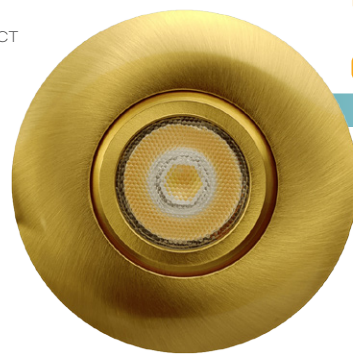

Bronze

G-19837

R2/5W/GR/LED/BB/5CCT

120/277V Triac/0-10

Brushed Brass

Lumens	450
Wattage	5W
Voltage	120V
CRI	90
Beam Angle	40°
CCT	27, 30, 35, 41, 50k
Dimmable	Yes
Pack	18

Accessories

NC Plate	G-98800 (2)
Multi Light	G-95823 5W