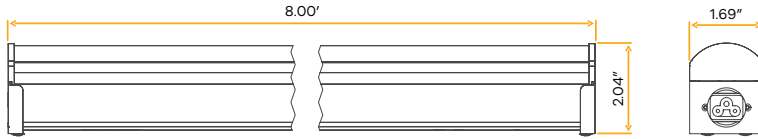

Nebula 8ft Linkable Multi Select Linear Fixture

8ft

G-21208

8FT/LINK/LNR/48/96WS/5CCT

Lumens	4800/9600
Wattage	48/96W
Voltage	120/277V
CRI	90
Beam Angle	120°
CCT	30, 35, 41, 50, 65k
Dimmable	0-10V Dimming
Pack	6