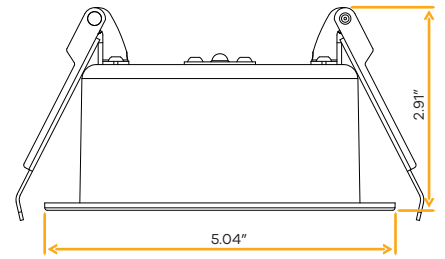

Lumens	1000
Wattage	14W
Voltage	120/277V
CRI	90>
Beam Angle	100°
CCT	27, 30, 35, 41, 50k
Dimmable	Triac or 0-10v
Pack	18

- Selectable Color
- CRI 90+ True Colors
- Wet Location
- Air Tight
- Dimmable
- IC Rated
- Fire rated

Accessories

NC Plate G-98800 (6)