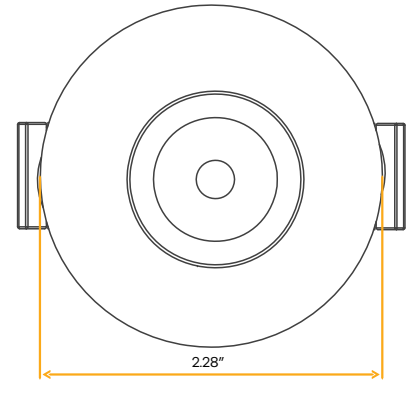

Dipper
2" Round Retractable

G-21050

DP2/RD/3W/5CCT/WT

White

G-21064

DP2/RD/3W/5CCT/BK

Black

Lumens	170
Wattage	3W
Voltage	120V
CRI	90
Beam Angle	40°
CCT	27, 30, 35, 41, 50k
Dimmable	Yes
Pack	18

- Selectable Color
- CRI 90+ True Colors
- Wet Location
- Air Tight
- Dimmable
- IC Rated

Accessories

NC Plate G-98800 (2)