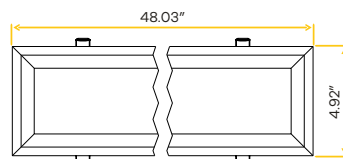

Lumens	6000
Wattage	80W
Voltage	120/277V
CRI	90
Beam Angle	120°
CCT	27, 30, 35, 41, 50k
Dimmable	Triac or 0-10V
Pack	4

- Selectable Color
- CRI 90+ True Colors
- Wet Location
- Air Tight
- Dimmable
- IC Rated