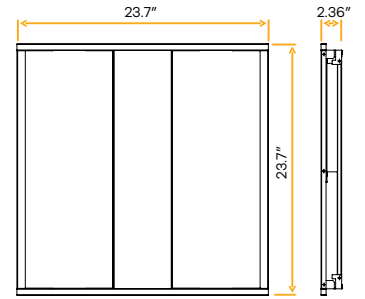

Lumens	3900/5200/6500
Wattage	30/40/50W
Voltage	120/277V
CRI	80
Beam Angle	120°
CCT	30, 35, 41, 50, 65k
Dimmable	0-10V
UGR	22
Pack	2

Accessories

Motion Sensor	G-98210 /G-98211
Remote Controller	G-98212