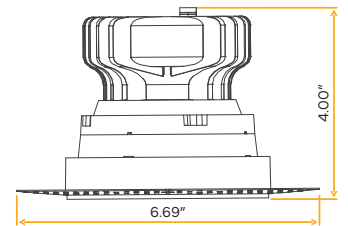

G-95821

R4/17W/GR/LED/TL/5CCT

Black