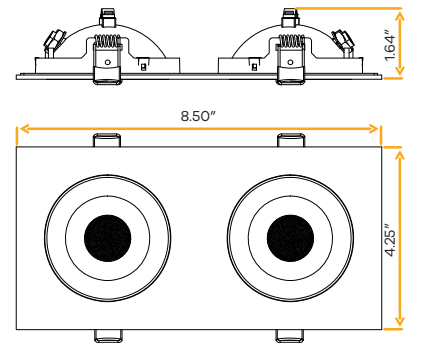

G-01122
FL/3.5/20W/GR/M2/5CCT/BK

Lumens	1600 (800 each head)
Wattage	20W
Voltage	120/277V
CRI	90>
Beam Angle	40° Clear (Default)
CCT	27, 30, 35, 41, 50k
Dimmable	Triac or 0-10V
Pack	18

Accessories

NC Plate	G-98822 (1)
Lens	G-01425 24°/G-01426 40°/G-01427 60°

- Selectable Color
- CRI 90+ True Colors
- Wet Location
- Air Tight
- Changing Lens
- Dimmable
- IC Rated