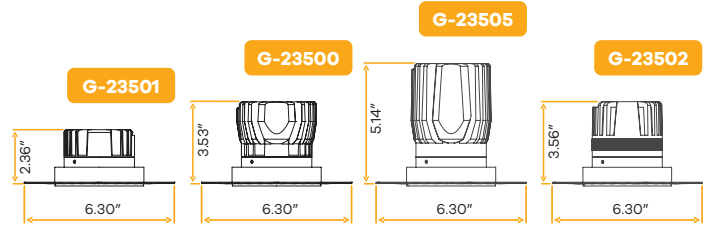

Aster
3.5" Interchangeable Trimless Round

Style	Cut out	Plate	Pack
Trimless Round	3.85"	G-98800 (6)	24