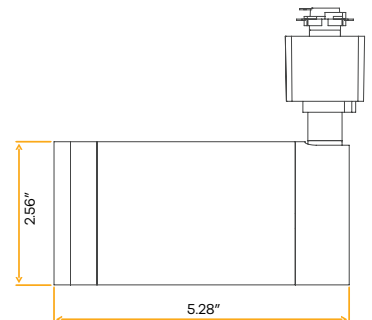

Jupiter
2.5" H Track Adapter New Item

2.5"

Style	Mounting	Pack
Track	H Track	24