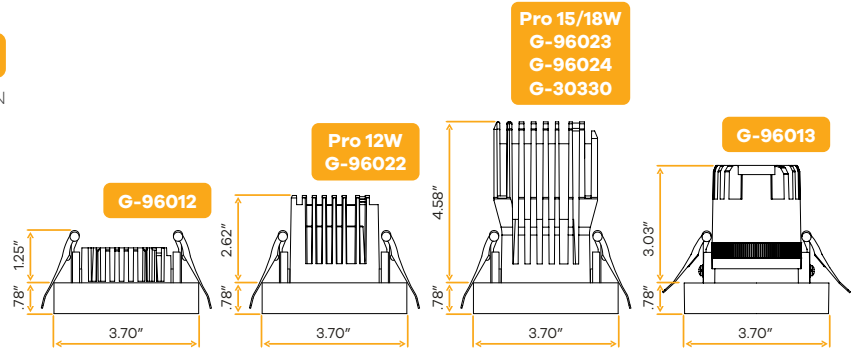

3"

Style	Cut out	Plate	Pack
Wall wash trimless square	RD 4.72" SQ 3.36"	G-98800 (8)	36

Aster
3" Interchangeable 3/4" Drop Trims

Style	Cut out	Plate	Pack
Drop trim 3/4"	2.95"	G-98800 (4)	36

Aster
3" Interchangeable 2" Drop Trims