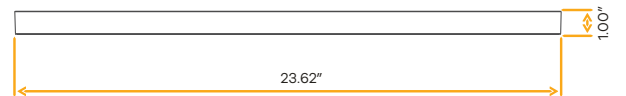

Black

G-12200
 AC20/CV/BK

- Selectable Color
- CRI 90+ True Colors
- Wet Location
- Dimmable

Accretion
24" Slim Surface Mount Fixture New Item

24"

G-12224

AC24/40W/R/LED/5CCT

Lumens	3850
Wattage	40W
Voltage	120/227V
CRI	90>
Beam Angle	120°
CCT	30, 35, 41, 50, 65k
Dimmable	Triac or 0-10V
Pack	5