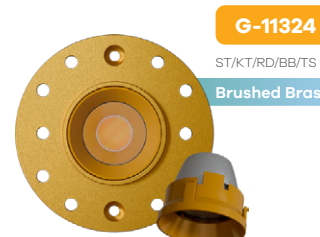

Accessories

NC Plate G-98800 (9)

Silent 1" Round Trimmed Kits

Pack 100

Silent 1" Square Trimmed Kits

Pack 100

Pack 100

Silent 1" Square Trimless Kits