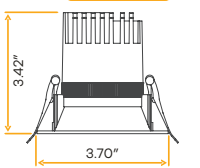

G-96013

Style	Cut out	Plate	Pack
Shallow	2.95"	G-98800 (4)	8/64