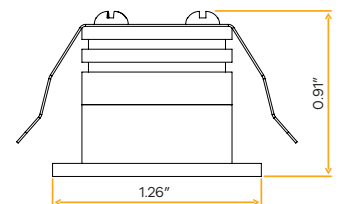

Lumens	175
Wattage	2W
Voltage	24V
CRI	90
Beam Angle	36°
Pack	20/100