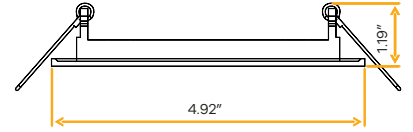

 Selectable Color
  CRI 90+ True Colors
  Wet Location
  Air Tight
  Dimmable
  IC Rated

Accessories

NC Plate	G-98800 (4)
Multi Light	G-95823 8W

Star
4" Square Flushed Slim

4"

Cut Out: 4.25"

G-20226

S4/12W/SQ/LED/5CCT