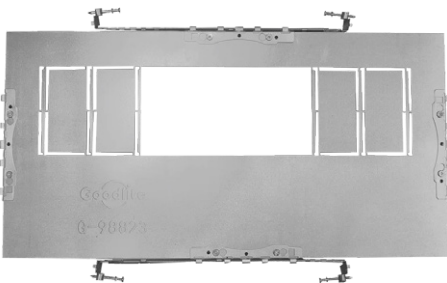

G-98823

Punch out	Uni.Size	Punch out	Uni.Size
0	9.05" X 4.68"	3	14.76" X 4.68"
1	9.72" X 4.68"	4	19.13" X 4.68"
2	14.05" X 4.68"	5	19.80" X 4.68"

Pack	12