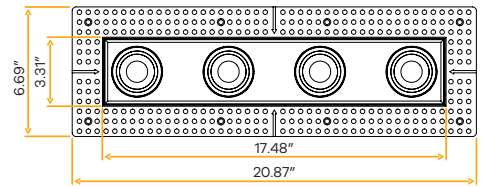

Lumens	3800 (950 each head)
Wattage	48W
Voltage	120/277V
CRI	90>
Beam Angle	20°-55°
CCT	27, 30, 35, 41, 50k
Dimmable	Triac or 0-10V
Pack	4

- Selectable Color
- CRI 90+ True Colors
- Wet Location
- Air Tight
- Adjustable Beam Angle
- Dimmable
- IC Rated

Accessories

NC Plate G-98816 (3)