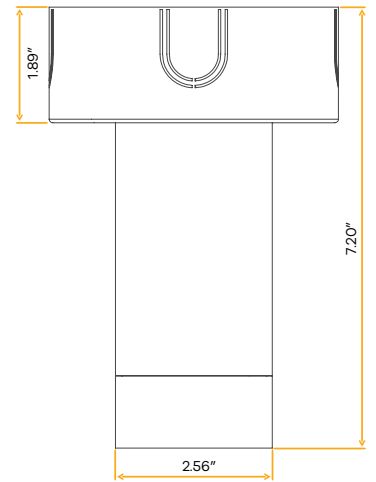

Jupiter
2.5" Conduit Mount Canopy New Item

2.5"

Style	Mounting	Pack
Canopy	Conduit mount	18