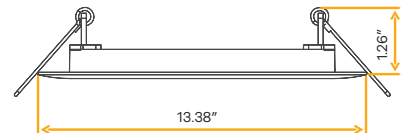

Star 12" Round Flushed Slim

12"

Cut Out: 11.90"

G-02320

S12/45W/R/LED/5CCT

Lumens	4000
Wattage	45W
Voltage	120/277V
CRI	90+
Beam Angle	100°
CCT	27, 30, 35, 41, 50k
Dimmable	Triac or 0-10V
Pack	6