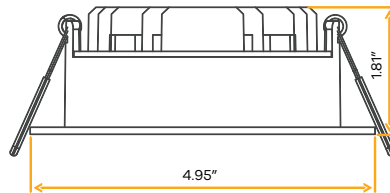

Regulus 4" Regress Slim

4"

Cut Out: 4.25"

G-20244

RS4/15W/SQ/LED/5CCT

Square

Lumens	1400
Wattage	15W
Voltage	120/277V
CRI	90
Beam Angle	100°
CCT	27, 30, 35, 41, 50k
Dimmable	Triac or 0-10V
Pack	18

Color Covers

Black G-48461 (Square) T/RL/4/SQ/CV/BK

5 Selectable Color
90° CRI 90° True Colors
Wet Location
Air Tight
Dimmable
IC Rated

Accessories

NC Plate	G-98800 (6)
Multi Light	G-95825 14W