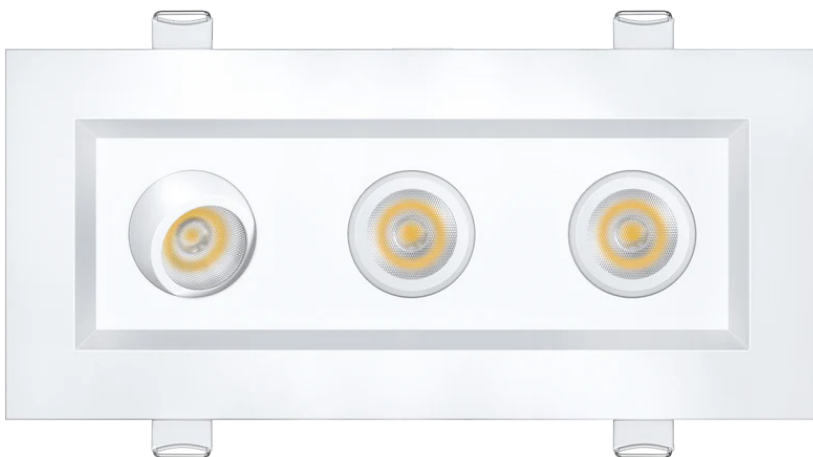

Accessories

NC Plate G-48318 (0)

Saturn
2" Triple Head Regress Multiple

2"

Cut Out: 2.70"-7.48"

G-48315

R2/15W/GR/M3/LED/5CCT

Lumens	1200 (400 each head)
Wattage	15W
Voltage	120/277V
CRI	90
Beam Angle	40°
CCT	27, 30, 35, 41, 50k
Dimmable	Triac or 0-10V
Pack	18