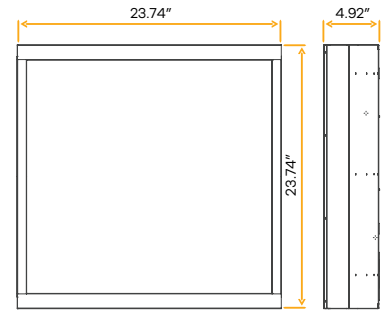

Lumens	3450/4600/5750
Wattage	30/40/50W
Voltage	120/277V
CRI	80
Beam Angle	120°
CCT	30, 35, 41, 50, 65k
Dimmable	0-10V
UGR	22
Pack	2

Accessories

Motion Sensor	G-98210 /G-98211
Remote Controller	G-98212

- Selectable Color
- CRI 80+ True Colors
- Damp Location
- Dimmable
- Motion Sensor
- App Compatible