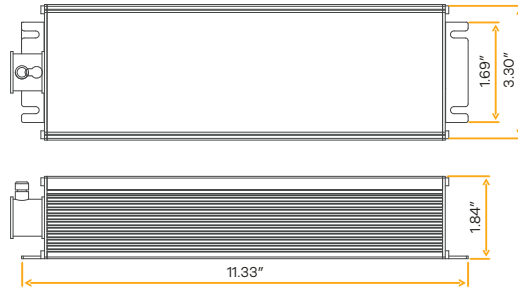

Accessories Emergency LED Driver 60W

G-95521

EM/60W/28.8Vdc/4000mA

mA	4000mA
Voltage	120/347V
Illumination time	90 mins
Recharging time	24 hours
Pack	10
24" Test Button Included