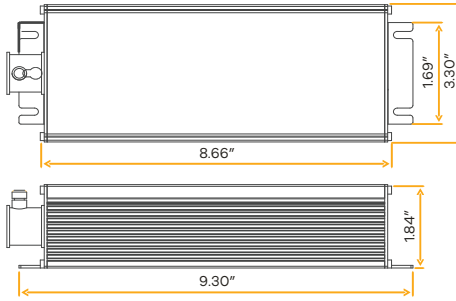

Accessories
Emergency LED Driver 15W

15W

G-48410

EM/15W/14.8Vdc/2000mA

mA	2000mA
Voltage	120/347V
Illumination time	90 mins
Recharging time	24 hours
Pack	15
24" Test Button Included	

Accessories

Item	Description	Length
G-95528	Test Button	20FT