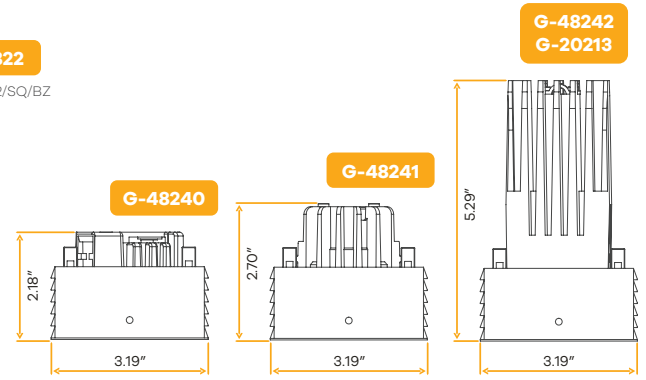

Aster
2" Interchangeable Round Millwork Trimless Kits

2"

Style	Cut out	Pack
Millwork	2.76"	64

Aster

2" Interchangeable Square Millwork Trimless Kits

New Item

Style	Cut out	Pack
Millwork	3.07"	36

Aster