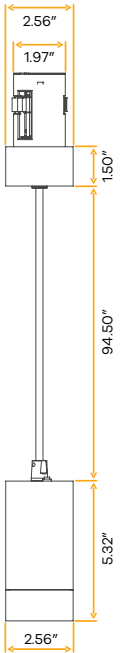

Jupiter
2.5" Recessed Mount Pendant New Item

2.5"

Style	Mounting	Plate	Pack
Recessed Pendant	Recessed mount	G-98800 (2)	18