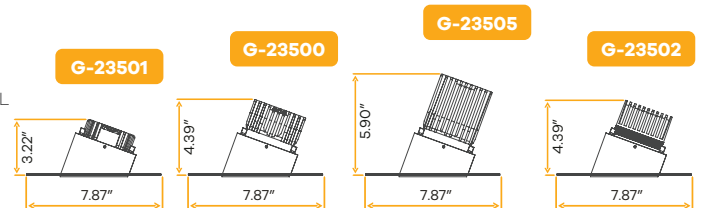

Style	Cut out	Plate	Pack
Wall Wash Round	4.25"	G-98800 (6)	24

Aster
3.5" Square Trimless Wall Wash Kit New Item

3.5"

G-23620
K3.5/SQ/WW/W/TL
White

G-23621
K3.5/SQ/WW/BL/TL
Black

Style	Cut out	Plate	Pack
Wall Wash Square	SQ 4.55" X 3.8" - RD 5.63"	G-98800 (9)	24