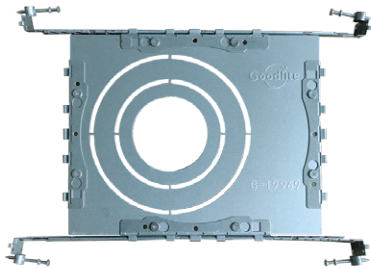

G-19969

Punch out	Uni.Size
0	2.95"
1	4.33"
2	6.29"

Pack 24