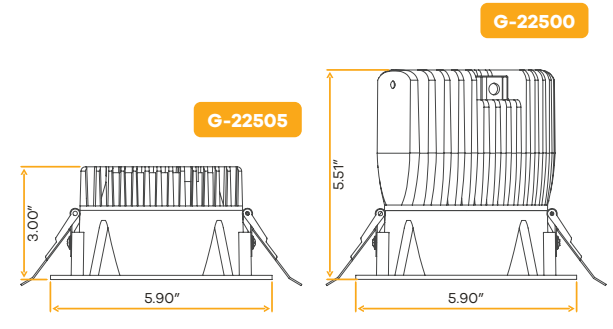

Aster 5" Interchangeable Trims Square

5"

Style	Cut out	Plate	Pack
Trimmed Square	5.10"	G-98800 (8)	24