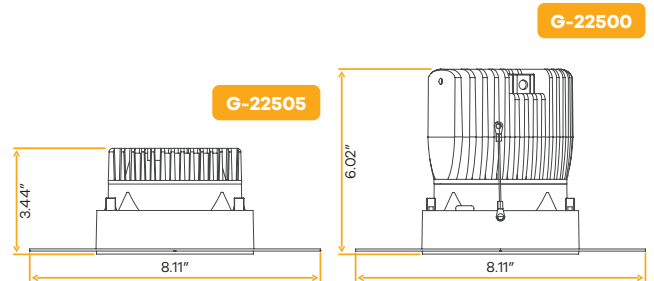

5"

Style	Cut out	Plate	Pack
Trimless Square	Sq 5.10"/ Rd 7.20"	G-19982 (8)	12

Aster
6" Interchangeable Shallow Module New Item

6"

G-22605

M6/25W/LED/5CCT

25W

Lumens	2400
Wattage	25W
Voltage	120/277V
CRI	90+
Beam Angle	60° (Default)
CCT	27, 30, 35, 41, 50k+DTW
DTW	Multi Select
Dimmable	Triac or 0-10V
IC Rated	Yes
Pack	18