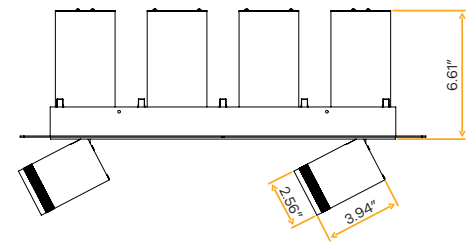

Lumens	3800 (950 each head)
Wattage	48W
Voltage	120/277V
CRI	90>
Beam Angle	20°-55°
CCT	27, 30, 35, 41, 50k
Dimmable	Triac or 0-10V
Pack	4

- Selectable Color
- CRI 90+ True Colors
- Wet Location
- Air Tight
- Adjustable Beam Angle
- Dimmable
- IC Rated

Accessories

NC Plate G-98816 (3)