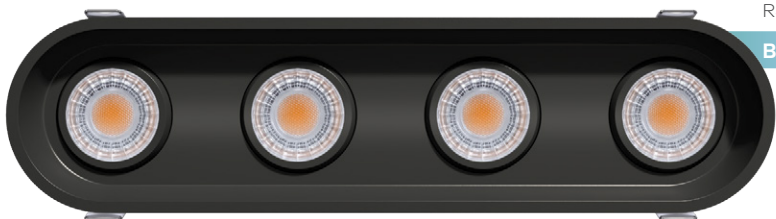

G-23314

R3/30W/GR/OVL/M4/LED/5CCT/BK

Black

Lumens	2800
Wattage	30W
Voltage	120/277V
CRI	90
Beam Angle	40° Clear (Default)
CCT	27, 30, 35, 41, 50k
Dimmable	Triac or 0-10V
Pack	6

- Selectable Color
- CRI 90+ True Colors
- Wet Location
- Air Tight
- Changing Lens
- Dimmable
- IC Rated

Accessories

NC Plate G-98812 (3)

Lens G-01420 24°/G-01421 40°/G-01422 60°