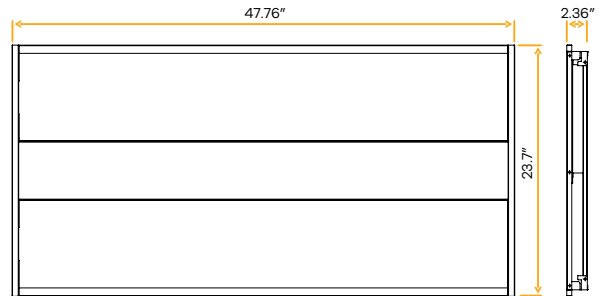

Lumens	6500/7800/9100
Wattage	50/60/70W
Voltage	120/277V
CRI	80
Beam Angle	120°
CCT	30, 35, 41, 50, 65k
Dimmable	0-10V
UGR	22
Pack	1

Accessories

Motion Sensor	G-98210 /G-98211
Remote Controller	G-98212