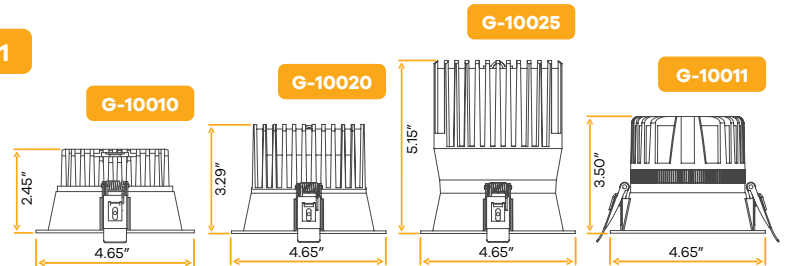

Accessories

Multi Light G-95825 14W

Aster 4" Interchangeable Trims

4"

Style	Cut out	Plate	Pack
Trimmed	4.25"	G-98800 (6)	36

Aster 4" Interchangeable Narrow Trims

4"

Style	Cut out	Plate	Pack
Narrow	4.25"	G-98800 (6)	36