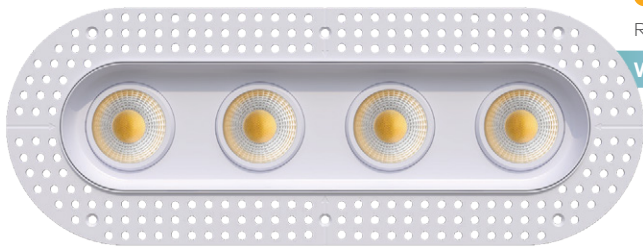

Ellipse

3.5" Oval Four Head Trimless Multiple New Item

3.5"

Cut Out: 3.86" X 15.04" Oval

G-23364

R3.5/52W/GR/OVL/M4/LED/5CCT/TL

White