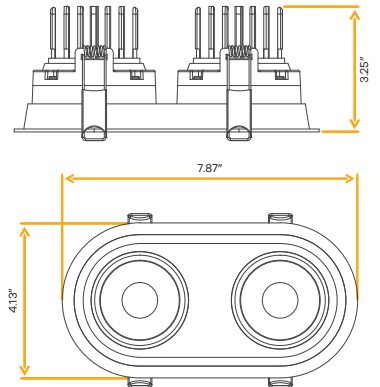

3.5"

Cut Out: 3.70" X 7.40" Oval

G-23342

R3.5/28W/GR/OVL/M2/LED/5CCT

White

G-23352

R3.5/28W/GR/OVL/M2/LED/5CCT/BK

Black