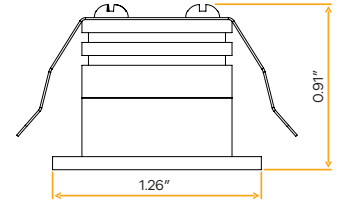

Lumens	175
Wattage	2W
Voltage	24V
CRI	90
Beam Angle	36°
Pack	20/100