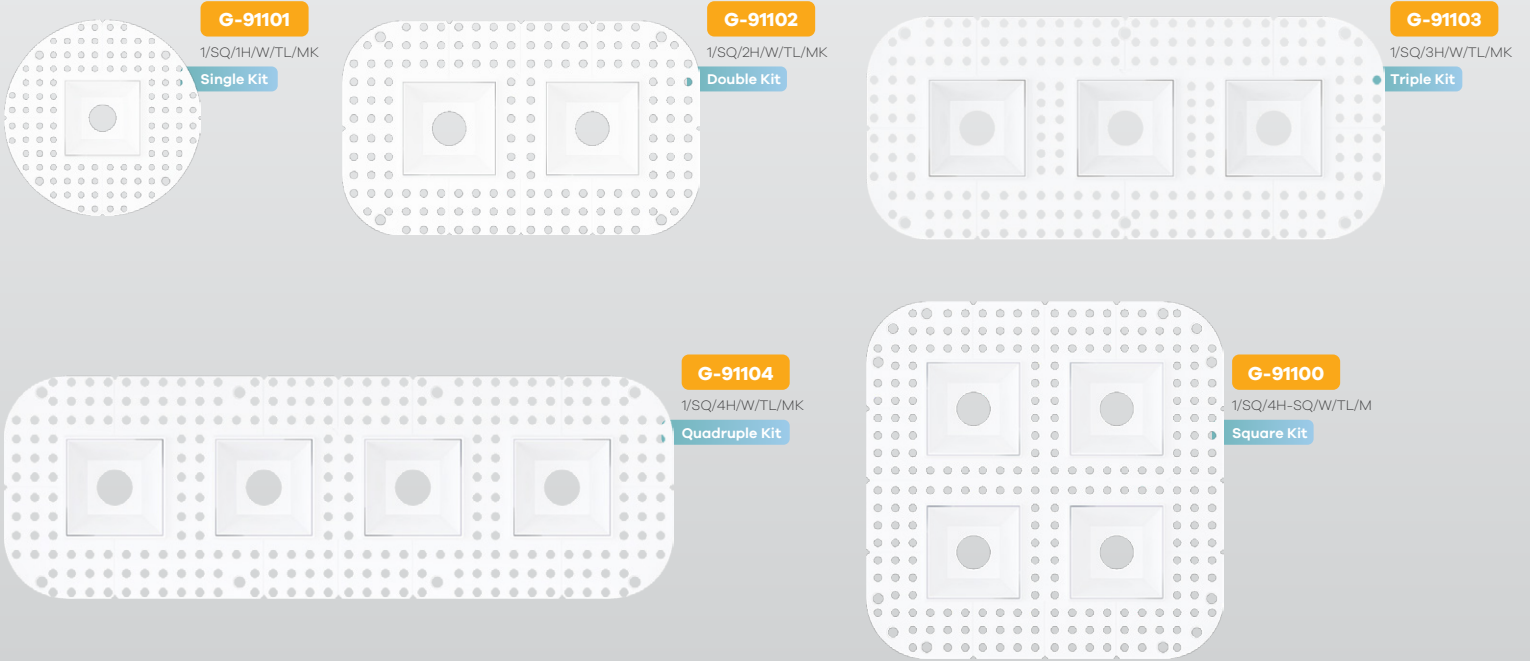

Square options

Style	Cut out	Plate	Pack
1 Head	SQ 2.57" X 2.57" RD 3.64"	G-98800 (5)	36
2 Heads	2.58" X 6.30"	G-98821 (1)	12
3 Heads	2.58" X 10.00"	G-98822 (2)	12
4 Heads	2.58" X 13.72"	G-98822 (4)	12
4 Heads Square	6.30" X 6.30"	G-98818 (1)	12