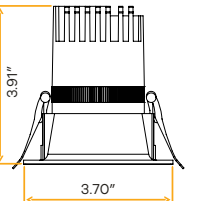

G-96013

Style	Cut out	Plate	Pack
Wave	2.95"	G-98800 (4)	64