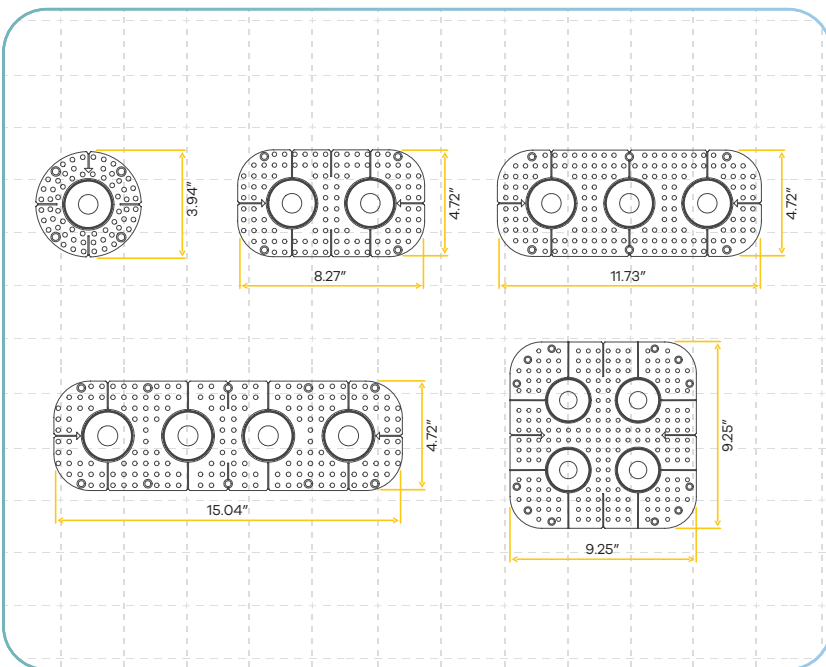

Round options

Style	Cut out	Plate	Pack
1 Head	2.30"	G-98800 (3)	36
2 Heads	2.28" X 5.75"	G-98821 (1)	36
3 Heads	2.28" X 9.21"	G-48449 (0)	36
4 Heads	2.28" X 12.68"	G-98821 (5)	36
4 Heads Square	5.75" X 5.75"	G-98818 (0)	12