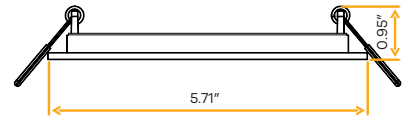

 Selectable Color
  CRI 90+ True Colors
  Wet Location
  Air Tight
  Dimmable
  IC Rated

Accessories

NC Plate	G-98800 (6)
Multi Light	G-95824 12W

Star
5" Square Flushed Slim

5"

Cut Out: 5.25"

G-20227

S5/15W/SQ/LED/5CCT