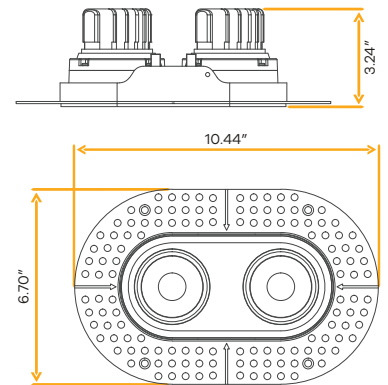

G-23372

R3.5/28W/GR/OVL/M2/LED/5CCT/BK/TL

Black

Lumens	2700
Wattage	28W
Voltage	120/277V
CRI	90
Beam Angle	60° Clear (Default)
CCT	27, 30, 35, 41, 50k
Dimmable	Triac or 0-10V
Pack	12

- Selectable Color
- CRI 90° True Colors
- Wet Location
- Air Tight
- Changing Lens
- Dimmable
- IC Rated

Accessories

NC Plate G-98815 (1)

Lens G-25621 40°/G-25622 60°