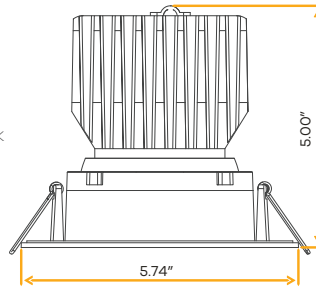

Lumens	1750
Wattage	20W
Voltage	120/277V
CRI	90
Beam Angle	60° Clear (Default)
CCT	27, 30, 35, 41, 50k
Dimmable	Triac or 0-10V
Pack	12

Accessories

NC Plate	G-98800 (7)
Multi Light	G-95826 20W
Lens	G-25631 40°/G-25632 60°

- Selectable Color
- CRI 90° True Colors
- Wet Location
- Air Tight
- Changing Lens
- Dimmable
- IC Rated