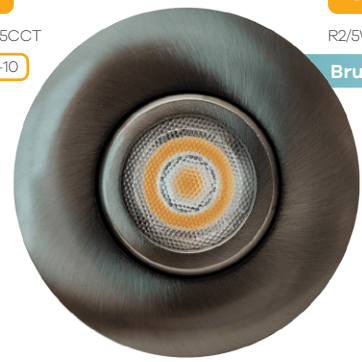

G-19835

R2/5W/GR/LED/BN/5CCT

Brushed Nickel