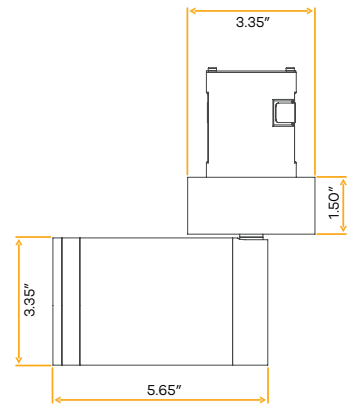

Jupiter
3.3" Recessed Mount Monopoint New Item

3.3"

Cut Out: 2.36"

Style	Mounting	Plate	Pack
Monopoint	Recessed mount	G-98800 (3)	24