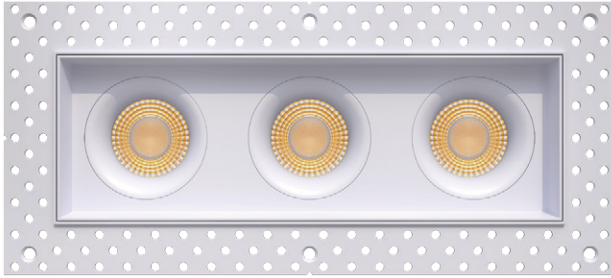

- Selectable Color
- CRI 90° True Colors
- Wet Location
- Air Tight
- Changing Lens
- Dimmable

Accessories

- NC Plate G-48448 (1)
- Clear G-98825 24°/G-98826 40°/G-98827 60°
- Reflector G-98828 30°/G-98829 40°

Altair

3.5" Trimless Four Head Regress Gimbal

New Item

3.5"

Cut Out: 15.12" X 3.94"

G-98764

AL/3.5/80W/GR/M4/5CCT/WH/TL

White

G-98774

AL3.5/80W/GR/M4/5CCT/BK/TL

Black