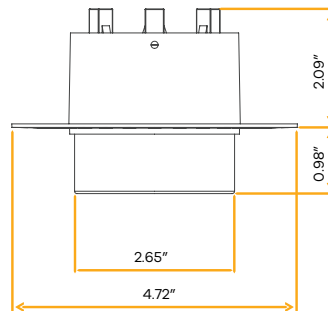

Moon
3" Round Trimless Drop Lens

Lumens	700/1000
Wattage	10W/15W
Voltage	120/277V
CRI	90
Beam Angle	130°
CCT	27, 30, 35, 41, 50k
Dimmable	Triac or 0-10V
Pack	18
IC rated-at	10W

- Selectable Color
- CRI 90° True Colors
- Wet Location
- Air Tight
- Dimmable

Accessories

NC Plate	G-98800 (4)
Multi Light	G-95824 10W / G-95825 15W