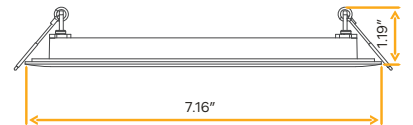

Accessories

NC Plate	G-98800 (6)
Multi Light	G-95824 12W

- Selectable Color
- CRI 90+ True Colors
- Wet Location
- Air Tight
- Dimmable
- IC Rated

Fabulon
6" Round Baffle Slim

6"

Cut Out: 6.20"

G-97824

SB6/20W/R/LED/5CCT