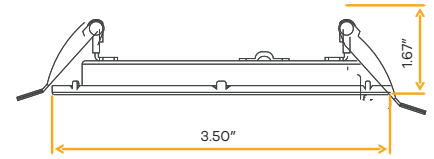

Lumens	550
Wattage	8W
Voltage	120/277V
CRI	90>
Beam Angle	100°
CCT	27, 30, 35, 41, 50k
Dimmable	Triac or 0-10V
Wire	FT6 Plenum rated
Certified	UL 263 & ASTM E119
Pack	18

Color Covers

Black G-48385 T3/SQ/CV/BK	Brushed Nickel G-48386 T3/SQ/CV/BN	Bronze G-48387 T3/SQ/CV/BZ	Brushed Brass G-48397 T3/SQ/CV/BB

- Selectable Color
- CRI 90+ True Colors
- Wet Location
- Air Tight
- Dimmable
- IC Rated
- Fire rated

Accessories

NC Plate	G-98800 (4)
Multi Light	G-95823 8W