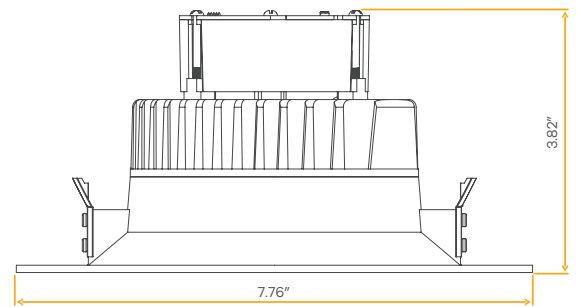

Astrofit
6" Interchangeable Retrofit Trims New Item

G-21610 T/RT6/RWT White	G-21611 T/RT6/R/BK White	G-21612 T/RT6/R/BW Two-tone
G-21613 T/RT6/R/BZ Bronze	G-21614 T/RT6/R/BN Brushed Nickel	G-21615 T/RT6/R/BB Brushed Brass
G-21616 T/RT6/R/CP Brushed Copper	G-21617 T/RT6/R/HZ Haze