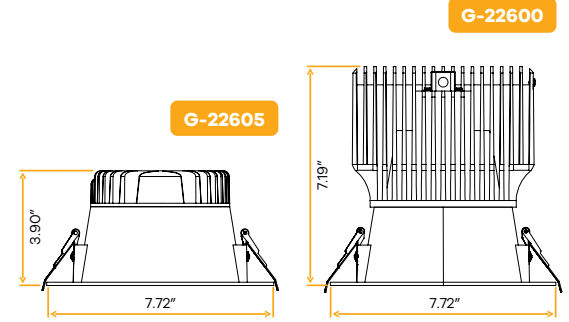

Aster
6" Interchangeable Trims Round

Style	Cut out	Plate	Pack
Trimmed Round	6.35"	G-98800 (9)	12