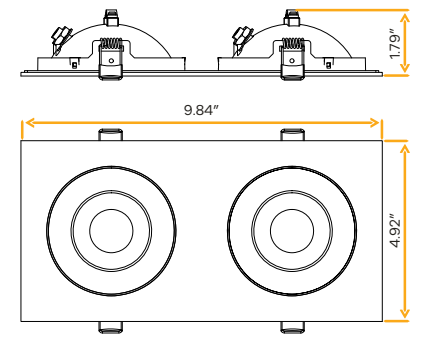

Flarion 4" Floating Double Head Multiple

4"
Cut Out: 4.25" X 8.95"

G-01222
FL/4/26W/GR/M2/5CCT/WH

White

G-01322
FL/4/26W/GR/M2/5CCT/BK

Black

Lumens	2400 (1200 each head)
Wattage	26W
Voltage	120/277V
CRI	90>
Beam Angle	40° Clear (Default)
CCT	27, 30, 35, 41, 50k
Dimmable	Triac or 0-10V
Pack	18