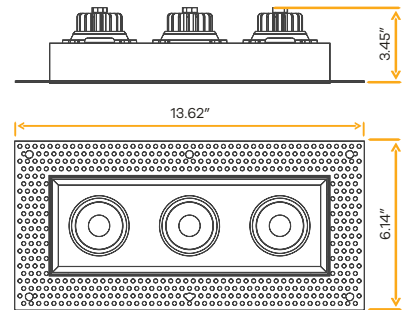

Saturn
3.5" Triple Head Trimless Regress Multiple

3.5"

Cut Out: 3.95" X 11.85"

G-95625

R3.5/42W/GR/LED/M3/TL/5CCT

White