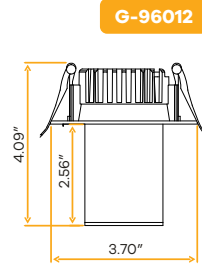

Aster 3" Interchangeable Architectural Drop Lens

New Item

3"

Pro 15/18W
G-96023
G-96024
G-30330

G-98931

DL/ARC/3/R/CR

Clear

G-98932

DL/ARC/3/R/FR

Frosted

G-96012

Pro 12W
G-96022

Style	Cut out	Plate	Pack
Drop lens	2.95"	G-98800 (4)	36

Aster 3" Interchangeable Adjustable Trims

New Item

3"

Pro 15/18W
G-96023
G-96024
G-30330

G-29730

T/GL/RTBL/3/RD/WT

White

G-29731

T/GL/RTBL/3/RD/BK

Black

G-96012

Pro 12W
G-96022

G-96013

Style	Cut out	Plate	Pack
Rotatable	3.35"	G-98800 (5)	36

Aster 3" Interchangeable Adjustable Trimless Kits

New Item

3"

Pro 15/18W
G-96023
G-96024
G-30330

G-29630

TL/ADJ/3/RD/WT

White

G-29631

TL/ADJ/3/RD/BK

Black

G-96012

Pro 12W
G-96022

G-96013

Style	Cut out	Plate	Pack
Rotatable	3.65"	G-98800 (5)	24