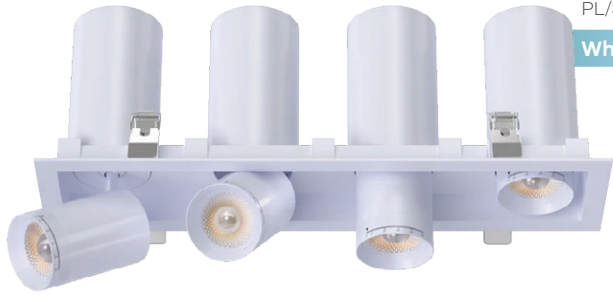

Pulsar

3" Four Head Retractable Multiple New Item

3"

Cut Out: 4.10" X 17.75"

G-32504

PL/3/M4/48W/5CCT/WT

White