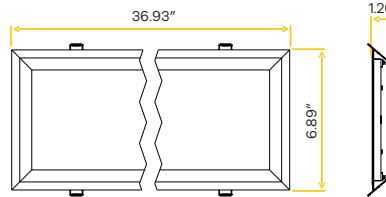

Lumens	5600
Wattage	72W
Voltage	120/277V
CRI	90
Beam Angle	120°
CCT	27, 30, 35, 41, 50k
Dimmable	Triac or 0-10V
Pack	4

- Selectable Color
- CRI 90+ True Colors
- Wet Location
- Air Tight
- Dimmable
- IC Rated