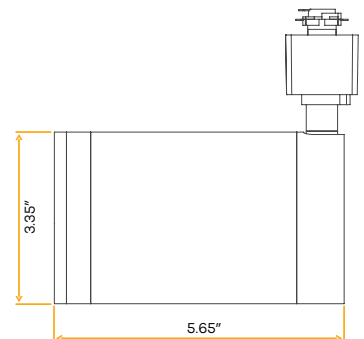

3.3"

Cut Out: 2.36"

Style	Mounting	Plate	Pack
Monopoint	Recessed mount	G-98800 (3)	24

Jupiter
3.3" H Track Adapter New Item

3.3"

Style	Mounting	Pack
Track	H Track	24

3.7"

Jupiter
3.7" Beam Adjustable Cylinder New Item