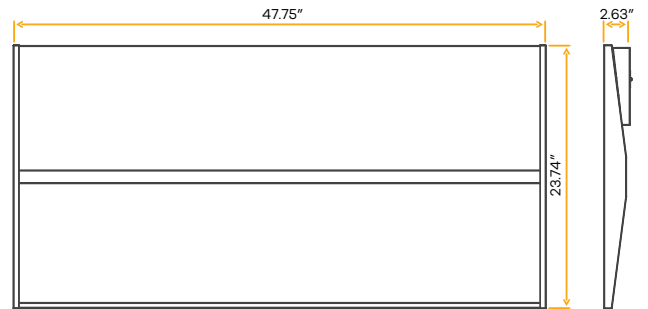

Lumens	5775/6780/7685
Wattage	50/60/72W
Voltage	120/277V
CRI	80
Beam Angle	120°
CCT	30, 35, 41, 50, 65k
Dimmable	0-10V
Pack	1

- Selectable Color
- CRI 80+ True Colors
- Damp Location
- Dimmable