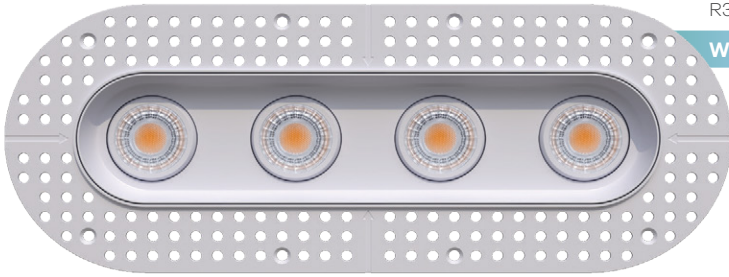

Ellipse

3" Oval Four Head Trimless Multiple

New Item

3"

Cut Out: 3.23" X 12.68" Oval

G-23324

R3/30W/GR/OVL/M4/LED/5CCT/TL

White