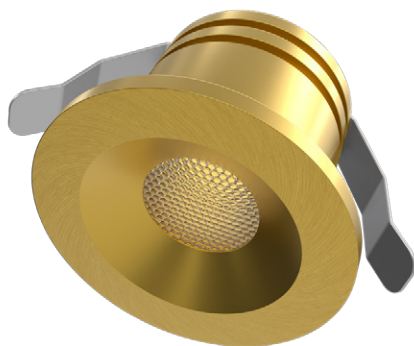

Stellar
1" Brushed Brass Puck Light New Item

G-00140 ☐ 22k Amber

PUCK/1/2W/24V/22K/BB

G-00141 ☐ 27k Soft White

PUCK/1/2W/24V/27K/BB

G-00142 ☐ 30k Warm White

PUCK/1/2W/24V/30K/BB

G-00143 ☐ 35k Neutral White

PUCK/1/2W/24V/35K/BB

1"

Cut Out: 0.98"