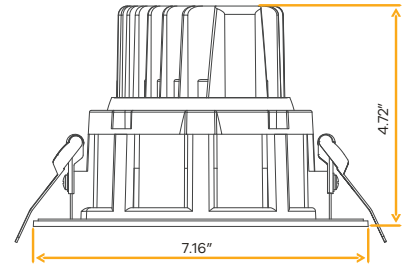

Lumens	2200
Wattage	22W
Voltage	120/277V
CRI	90
Beam Angle	60°
CCT	27, 30, 35, 41, 50k
Dimmable	Triac or 0-10V
Pack	6

- Selectable Color
- CRI 90+ True Colors
- Wet Location
- Air Tight
- Dimmable
- IC Rated

Accessories

NC Plate	G-98800 (9)
Multi Light	G-95826 22W