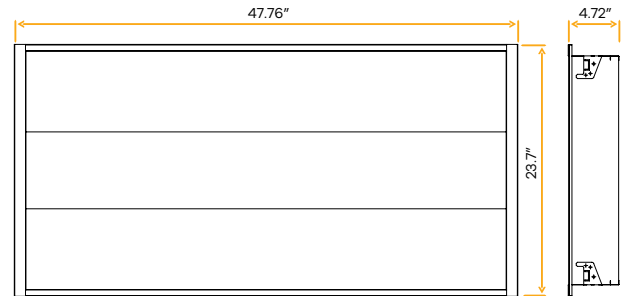

Lumens	5750/6900/8050
Wattage	50/60/70W
Voltage	120/277V
CRI	80
Beam Angle	120°
CCT	30, 35, 41, 50, 65k
Dimmable	0-10V
UGR	22
Pack	1

Accessories

Motion Sensor	G-98210 /G-98211
Remote Controller	G-98212

- Selectable Color
- CRI 80+ True Colors
- Damp Location
- Dimmable
- Motion Sensor
- App Compatible