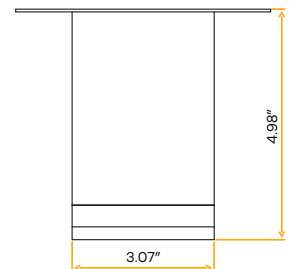

Style	Mounting	Pack
Surface mount	4" J-Box	36