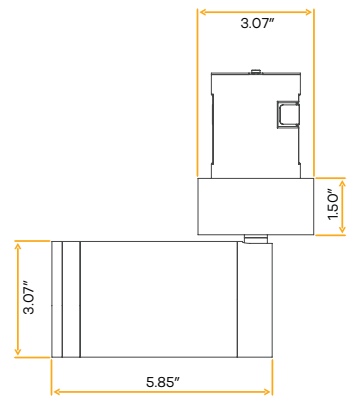

Jupiter
3" Recessed Mount Monopoint

New Item

3"

Cut Out: 2.36"

Style	Mounting	Plate	Pack
Monopoint	Recessed mount	G-98800 (3)	24