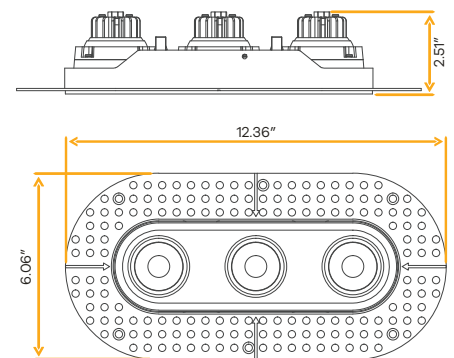

Lumens	2100
Wattage	23W
Voltage	120/277V
CRI	90
Beam Angle	40° Clear (Default)
CCT	27, 30, 35, 41, 50k
Dimmable	Triac or 0-10V
Pack	6

Accessories

- NC Plate G-98813 (1)
- Lens G-01420 24°/G-01421 40°/G-01422 60°

- Selectable Color
- CRI 90° True Colors
- Wet Location
- Air Tight
- Changing Lens
- Dimmable
- IC Rated