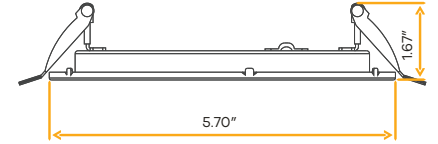

Fire Rated 5" Fire Rated Square Slim

5"

Cut Out: 5.10"

G-97023

S5/15W/SQ/LED/5CCT FR

Fire Rated

Lumens	1200
Wattage	15W
Voltage	120/277V
CRI	90>
Beam Angle	100°
CCT	27, 30, 35, 41, 50k
Dimmable	Triac or 0-10V
Wire	FT6 Plenum rated
Certified	UL 263 & ASTM E119
Pack	18

Color Covers

Black

G-48391
T5/SQ/CV/BK

Brushed Nickel

G-48392
T5/SQ/CV/BN

Bronze

G-48393
T5/SQ/CV/BZ

Brushed Brass

G-48399
T5/SQ/CV/BB

- Selectable Color
- CRI 90+ True Colors
- Wet Location
- Air Tight
- Dimmable
- IC Rated
- Fire rated

Accessories

NC Plate	G-98800 (8)
Multi Light	G-95825 18W