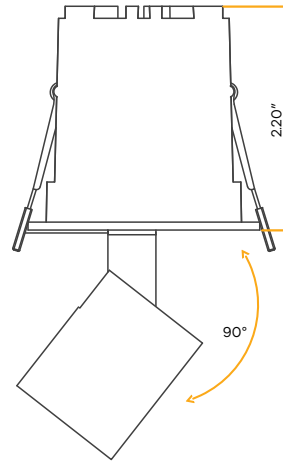

Dipper
2" Round Retractable

G-21050

DP2/RD/3W/5CCT/WT

White

G-21064

DP2/RD/3W/5CCT/BK

Black

Lumens	170
Wattage	3W
Voltage	120V
CRI	90
Beam Angle	40°
CCT	27, 30, 35, 41, 50k
Dimmable	Yes
Pack	18

- Selectable Color
- CRI 90+ True Colors
- Wet Location
- Air Tight
- Dimmable
- IC Rated

Accessories

NC Plate G-98800 (2)