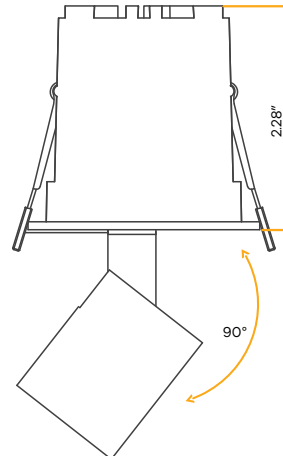

Dipper
2" Single Head Retractable

G-21051

DP2/SQ/3W/5CCT/WT

White

G-21065

DP2/SQ/3W/5CCT/BK

Black

Lumens	170
Wattage	3W
Voltage	120V
CRI	90
Beam Angle	40°
CCT	27, 30, 35, 41, 50k
Dimmable	Yes
Pack	18

- Selectable Color
- CRI 90+ True Colors
- Wet Location
- Air Tight
- Dimmable
- IC Rated

Accessories

NC Plate G-21062 (0)