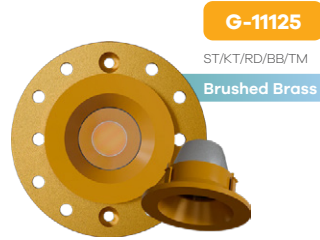

Silent 1" Round Trimmed Kits