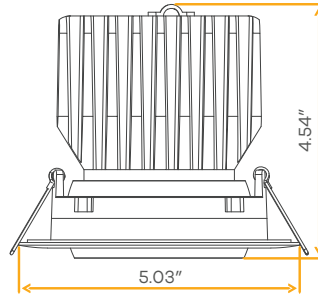

Saturn 4" HO Flushed Gimbal

4"

Cut Out: 4.00"

Lumens	1750
Wattage	20W
Voltage	120/277V
CRI	90
Beam Angle	60° Clear (Default)
CCT	27, 30, 35, 41, 50k
Dimmable	Triac or 0-10V
Pack	12

Accessories

NC Plate	G-98800 (6)
Multi Light:	G-95826 20W
Lens:	G-25631 40°/G-25632 60°

- Selectable Color
- CRI 90° True Colors
- Wet Location
- Air Tight
- Changing Lens
- Dimmable
- IC Rated

JA8
TITLE 24

ETL
LISTED
US