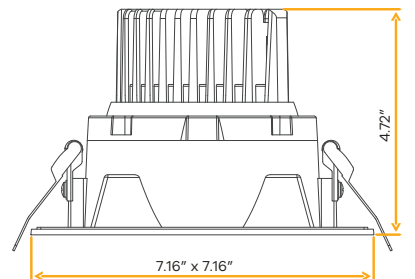

Accessories

NC Plate	G-19982 (7)
Multi Light	G-95826 22W

- Selectable Color
- CRI 90+ True Colors
- Wet Location
- Air Tight
- Dimmable
- IC Rated