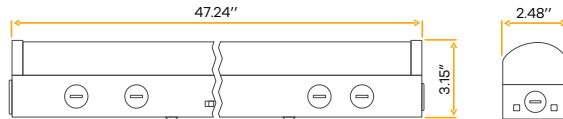

Orion
4ft High Lumen Linear Fixture New Item

4ft

G-22354

4FT/LNR/5WS/5CCT/HO

G-22374-MS

4FT/LNR/5WS/5CCT/HO/MS