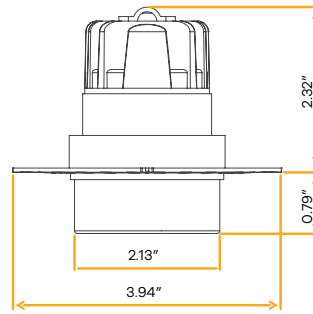

Moon
2" Round Trimless Drop Lens

Lumens	550/850
Wattage	8W/12W
Voltage	120/277V
CRI	90
Beam Angle	130°
CCT	27, 30, 35, 41, 50k
Dimmable	Triac or 0-10V
Pack	18
IC rated-at	8W

- Selectable Color
- CRI 90° True Colors
- Wet Location
- Air Tight
- Dimmable

Accessories

NC Plate	G-98800 (3)
Multi Light	G-95823 8W / G-95824 12W