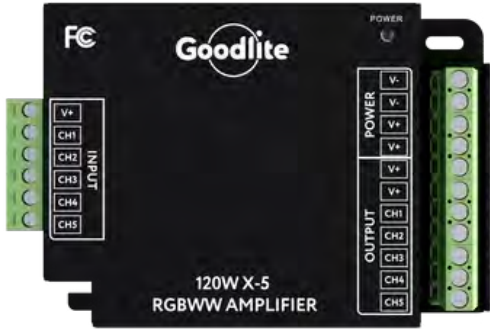

Accessories Amplifier

G-99733

AMP/RGBWW/CCT/600W