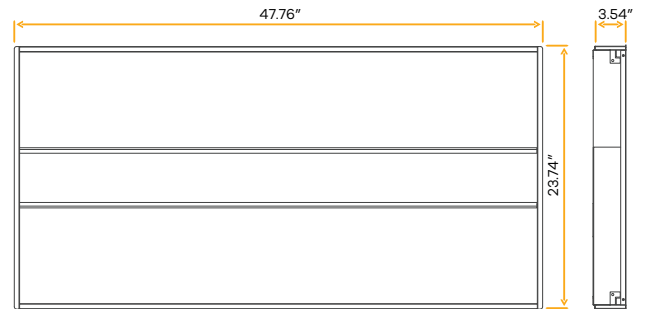

- 4 Selectable Color
- 80 CRI 80° True Colors
- Wet Location
- Dimmable

Neptune
2x4 Center Indirect Fixture

2x4

G-98128

F/2X4/72W/CI/WS3/4CCT

G-98129-EM

F/2X4/72W/CI/WS3/4CCT/EM

Lumens	5400/6615/7780
Wattage	50/60/72W
Voltage	120/277V
CRI	80
Beam Angle	120°
CCT	30, 35, 41, 50k
Dimmable	0-10V
Pack	1