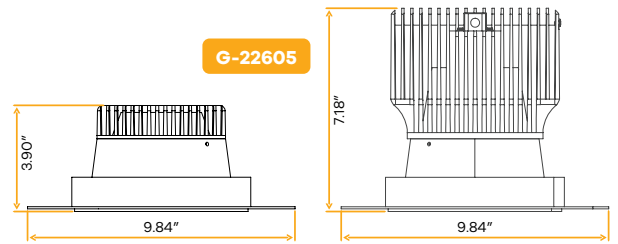

Aster
6" Interchangeable Trimless Round

6"

Style	Cut out	Plate	Pack
Trimless Round	6.77"	G-19982 (7)	12