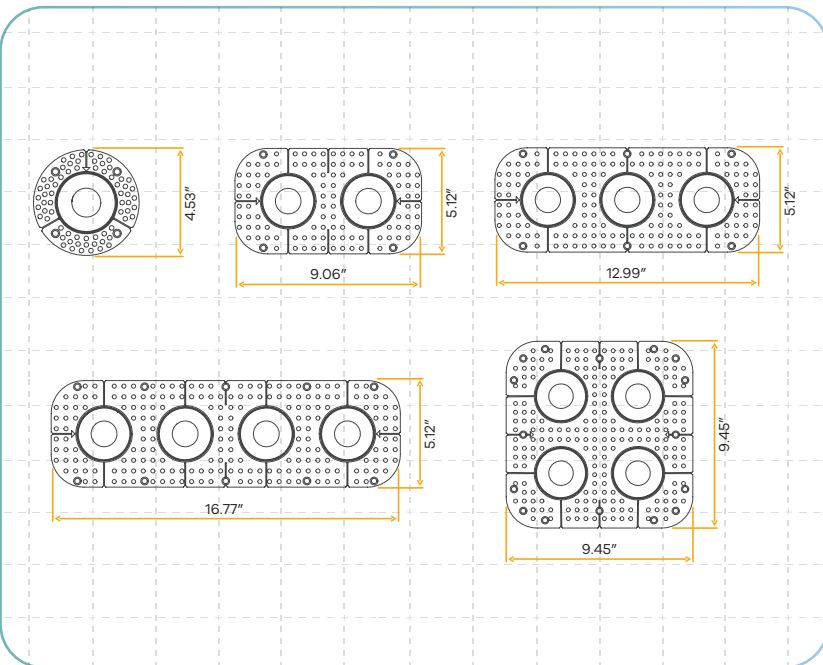

Round options

G-48242
G-20213

G-48240

2.36"

G-48241

2.89"

5.47"

Style	Cut out	Plate	Pack
1 Head	2.80"	G-98800 (4)	36
2 Heads	2.72" X 6.61"	G-48318 (2)	36
3 Heads	2.72" X 10.51"	G-98821 (4)	36
4 Heads	2.72" X 14.41"	G-98822 (4)	36
4 Heads Square	6.61" X 6.61"	G-98818 (1)	12