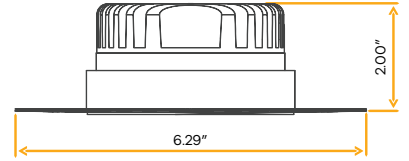

Lumens	1300	Beam Angle	100°
Wattage	15W	CCT	27, 30, 35, 41, 50k
Voltage	120/277V	Dimmable	Triac or 0-10V
CRI	90	Pack	18

- Selectable Color
- CRI 90+ True Colors
- Wet Location
- Air Tight
- Dimmable
- IC Rated

Accessories

NC Plate	G-98800 (6)
Multi Light	G-95825 14W