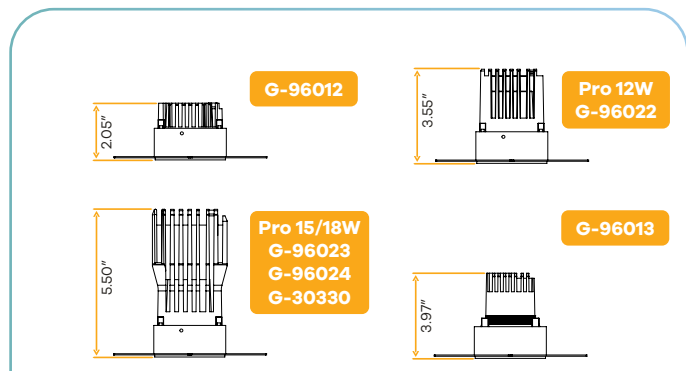

Square options

Style	Cut out	Plate	Pack
1 Head	SQ 3.35" X 3.35" RD 4.73"	G-98800 (8)	36
2 Heads	3.36" X 7.86"	G-98817 (0)	12
3 Heads	3.35" X 12.32"	G-48449 (1)	12
4 Heads	3.35" X 16.81"	G-98817 (3)	12
4 Heads Square	7.83" X 7.83"	G-98818 (3)	12