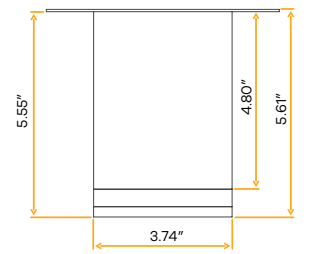

Style	Mounting	Pack
Surface mount	4" J-Box	36