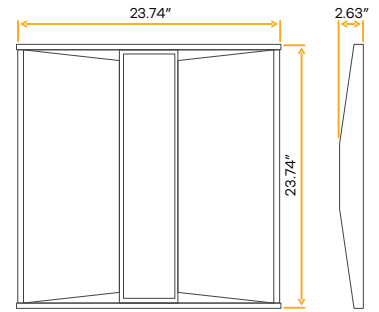

Lumens	3275/4275/5300
Wattage	30/40/50W
Voltage	120/277V
CRI	80
Beam Angle	120°
CCT	30, 35, 41, 50, 65k
Dimmable	0-10V
UGR	14
Pack	2

- Selectable Color
- CRI 80+ True Colors
- Damp Location
- Dimmable