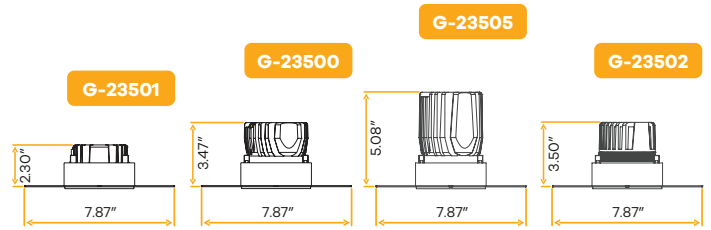

Aster
3.5" Interchangeable Trimless Square

Style	Cut out	Plate	Pack
Trimless Square	Sq 3.77" / Rd 5.35"	G-98800 (8)	24