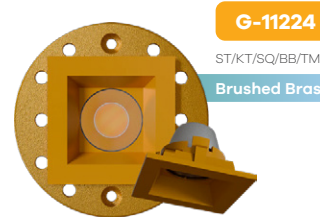

Accessories

NC Plate G-98800 (9)

Silent 1" Round Trimmed Kits

Pack 100

Silent 1" Square Trimmed Kits

Pack 100

Pack 100

Silent 1" Square Trimless Kits