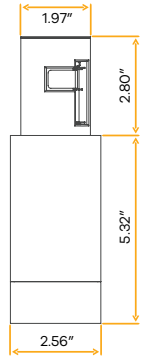

Style	Mounting	Plate	Pack
Junction Box	Recessed mount	G-98800 (2)	24