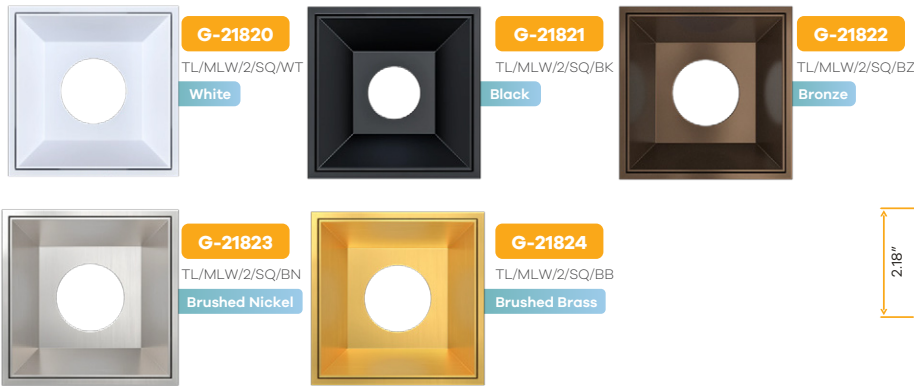

Aster
2" Interchangeable Round Millwork Trimless Kits

2"

Style	Cut out	Pack
Millwork	2.76"	64

Aster

2" Interchangeable Square Millwork Trimless Kits

New Item

Style	Cut out	Pack
Millwork	3.07"	36

Aster

2" Interchangeable Trimless Round

Style	Cut out	Plate	Pack
Trimless Round	2.80"	G-98800 (4)	36

Aster

2" Interchangeable Trimless Square

Style	Cut out	Plate	Pack
Trimless Square	Sq 3.10" Rd 4.32"	G-19969 (1)	36