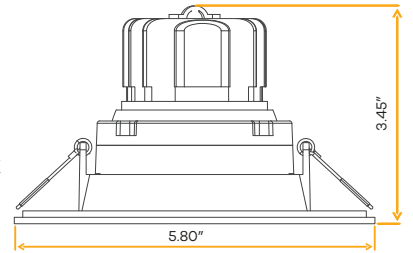

3.5"

Cut Out: SQ 4.00" - RD 5.15"

G-48441

R3.5/14W/GR/M1/LED/5CCT

White

G-48440

R3.5/14W/GR/M1/LED/5CCT BK

Black