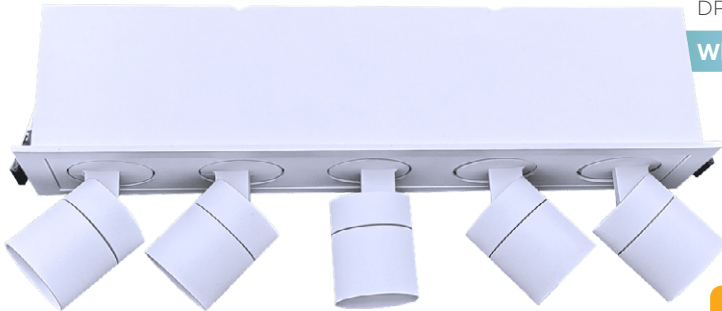

Accessories

NC Plate G-21062 (1)

Dipper 2" Five Head Retractable

2"

Cut Out: 1.70" X 9.33"

G-21055

DP2/M5/15W/5CCT/WT

White