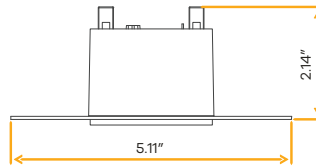

Star
3" Square Trimless Flushed

3"

Cut Out: Sq 2.45" - Rd 3.39"

G-96625

SR3/15W/SQ/5CCT/TL

Square

Lumens	750/1100
Wattage	10/15W
Voltage	120/277V
CRI	90>
Beam Angle	100°
CCT	27, 30, 35, 41, 50k
Dimmable	Triac or 0-10V
Pack	18
IC rated-at	10W

Accessories

NC Plate	G-98800 (5)
Multi Light	G-95824 10W / G-95825 14W