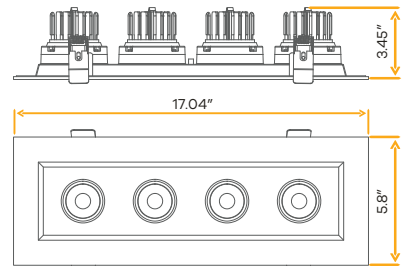

G-97129

R3.5/52W/GR/M4/LED/5CCT BK

Black