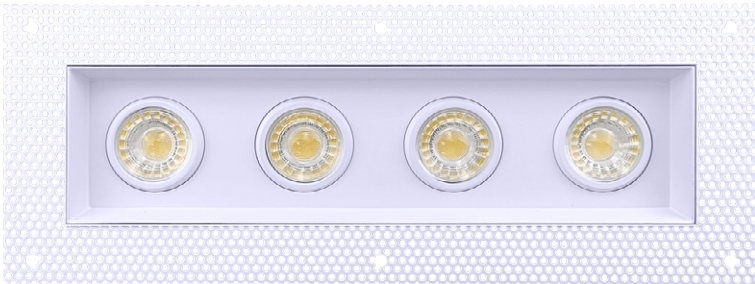

Saturn 3" Four Head Trimless Regress Multiple

3"

Cut Out: 3.35" X 12.50"

G-97126

R3/30W/GR/M4/LED/TL/5CCT

White