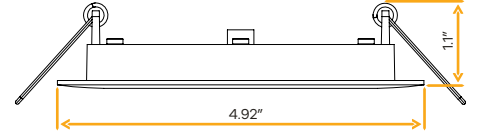

Fabulon
4" Square Baffled Slim

New Item

4"

Cut Out: 4.25"

G-97812

SB4/12W/SQ/LED/5CCT

Lumens	1000
Wattage	12W
Voltage	120/277V
CRI	90
Beam Angle	100°
CCT	27, 30, 35, 41, 50k
Dimmable	Triac or 0-10v
Pack	18

Accessories

NC Plate	G-98800 (6)
Multi Light	G-95824 12W

- Selectable Color
- CRI 90+ True Colors
- Wet Location
- Air Tight
- Dimmable
- IC Rated