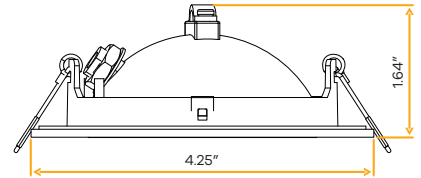

G-01121
FL/3.5/10W/GR/M1/5CCT/BK

Lumens	850
Wattage	10W
Voltage	120/277V
CRI	90>
Beam Angle	40° Clear (Default)
CCT	27, 30, 35, 41, 50k
Dimmable	Triac or 0-10V
Pack	18

Accessories

NC Plate	G-98800 (5)
Multi Light	G-95824 10W
Lens	G-01425 24°/G-01426 40°/G-01427 60°

- Selectable Color
- CRI 90+ True Colors
- Wet Location
- Air Tight
- Changing Lens
- Dimmable
- IC Rated