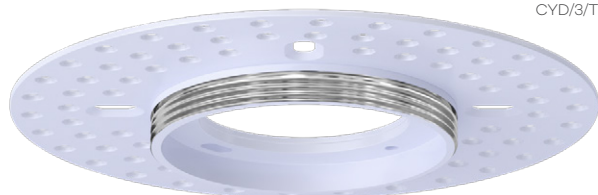

Jupiter 4" J-Box Mud Plate

G-05228

CYD/3/TL/MP