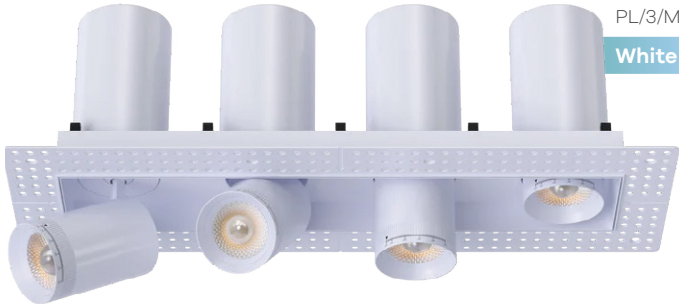

Pulsar

3" Four Head Retractable Trimless Multiple

New Item

3"

Cut Out: 3.75" X 17.90"

G-32524

PL/3/M4/48W/5CCT/WT/TL

White

G-32534

PL/3/M4/48W/5CCT/BK/TL

Black