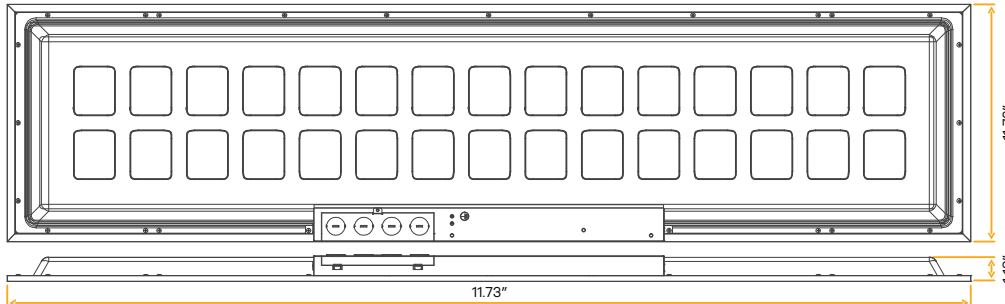

Neptune
1x4 Backlit Flat Panel

1x4

G-11920

NP/BP/1X4/50W/WS3/5CCT

Lumens	3750/5000/6250
Wattage	30/40/50W
Voltage	120/277V
CRI	80
Beam Angle	120°
CCT	30, 35, 41, 50, 65k
Dimmable	0-10V
Pack	1

- Selectable Color
- CRI 80+ True Colors
- Wet Location
- Dimmable

Neptune
2x2 Backlit Flat Panel

2x2

G-11921

NP/BP/2X2/50W/WS3/5CCT

G-11928-EM

New Item

NP/BP/2X2/50W/WS3/5CCT-EM