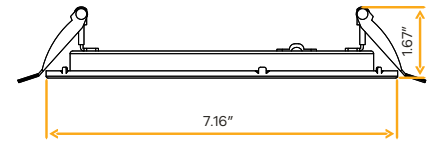

Fire Rated
6" Fire Rated Round Slim

6"

Cut Out: 6.10"

G-96924

RS6/18W/R/LED/5CCT FR

Fire Rated

Lumens	1600
Wattage	18W
Voltage	120/277V
CRI	90>
Beam Angle	100°
CCT	27, 30, 35, 41, 50k
Dimmable	Triac or 0-10V
Wire	FT6 Plenum rated
Certified	UL 263 & ASTM E119
Pack	18

Color Covers

Black G-48379 T6/RD/CV/BK	Brushed Nickel G-48380 T6/RD/CV/BN	Bronze G-48381 T6/RD/CV/BZ	Brushed Brass G-48408 T6/RD/CV/BB	Red G-23760 T6/RD/CV/RD
Orange G-23761 T6/RD/CV/OG	Yellow G-23762 T6/RD/CV/YL	Green G-23763 T6/RD/CV/GN	Blue G-23764 T6/RD/CV/BLU	Rose Blush G-23765 T6/RD/CV/RB

- Selectable Color
- CRI 90+ True Colors
- Wet Location
- Air Tight
- Dimmable
- IC Rated
- Fire rated

Accessories

NC Plate	G-98800 (9)
Multi Light	G-95825 18W