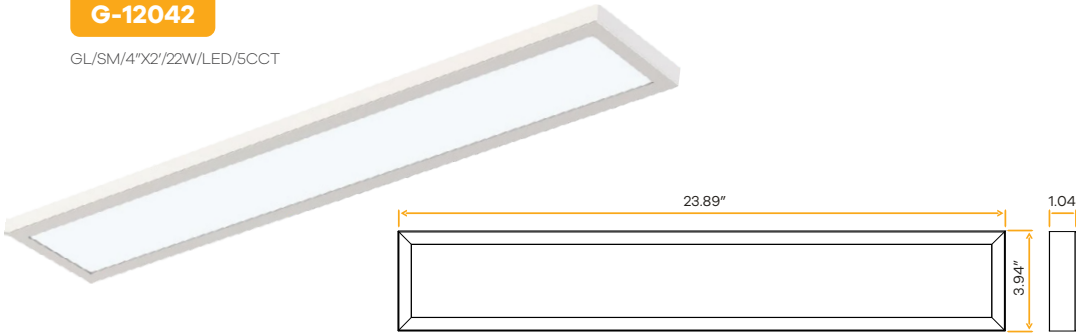

Glawre'
4"X2' Surface Mount Fixture

4"X2'

G-12042

GL/SM/4"X2'/22W/LED/5CCT

Lumens	2420LM
Wattage	22W
Voltage	120/277V
CRI	80
Beam Angle	120°
CCT	30, 35, 41, 50, 65k
Dimmable	Triac or 0-10V
Pack	10

- Selectable Color
- CRI 80+ True Colors
- Wet Location
- Dimmable