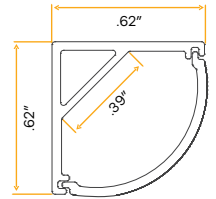

1/2" Aluminum Trimless Channel

1/2"

Pack: 2/12

G-96324

CH/TL/OP/8

1/2"

Accessories

Inside Corner