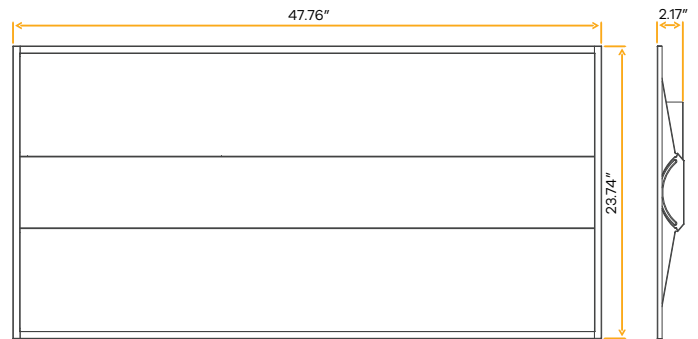

- 4 Selectable Color
- 80+ CRI 80+ True Colors
- Wet Location
- Dimmable

Neptune 2x4 Center Basket Fixture

2x4

G-98022

F/2X4/72W/CB/WS3/4CCT

G-98023-EM

F/2X4/72W/CB/WS3/4CCT/EM

Lumens	6220/7410/8580
Wattage	50/60/72W
Voltage	120/277V
CRI	80
Beam Angle	120°
CCT	30, 35, 41, 50, 65k
Dimmable	0-10V
Pack	1