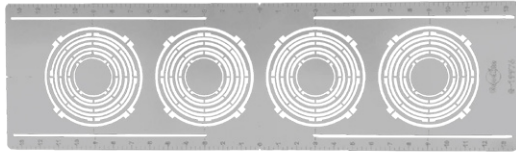

G-19974

4" Center to center

Punch out	Uni.Size
1	2.12"
2	2.75"
3	3.15"
4	3.75"

Pack 20

Accessories

New Construction Plates

G-19976

6" Center to center