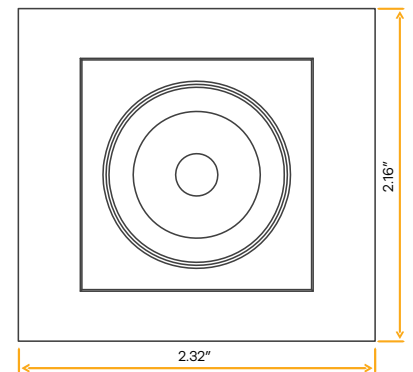

Dipper
2" Single Head Retractable

G-21051

DP2/SQ/3W/5CCT/WT

White

G-21065

DP2/SQ/3W/5CCT/BK

Black

Lumens	170
Wattage	3W
Voltage	120V
CRI	90
Beam Angle	40°
CCT	27, 30, 35, 41, 50k
Dimmable	Yes
Pack	18

- Selectable Color
- CRI 90+ True Colors
- Wet Location
- Air Tight
- Dimmable
- IC Rated

Accessories

NC Plate G-21062 (0)