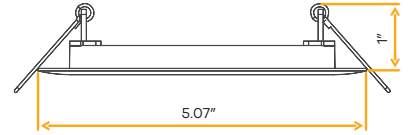

JA8
 TITLE 24

Accessories

NC Plate	G-98800 (4)
Multi Light	G-95823 8W

Star
4" Round Flushed Slim

4"

Cut Out: 4.25"

G-20221

S4/12W/R/LED/5CCCT