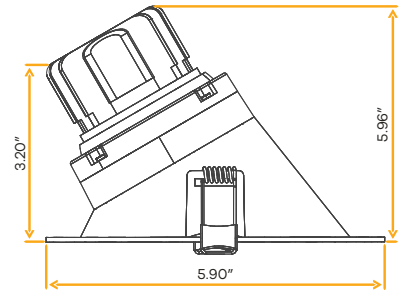

G-26001

R3.5/14W/SLP/GRR/LED/5CCT-BK

Black