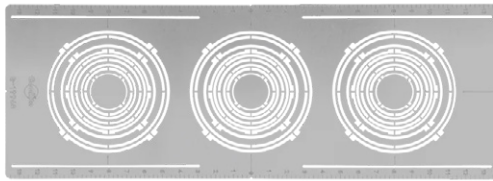

G-19968

8" Center to center

Punch out	Uni.Size	Punch out	Uni.Size	Punch out	Uni.Size
1	2.12"	4	3.75"	7	5.34"
2	2.75"	5	4.25"	8	6.35"
3	3.15"	6	4.64"	9	6.88"

Pack 20