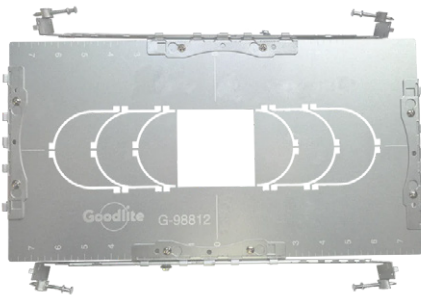

G-98812

Punch out	Uni.Size
0	2.99" X 2.99"
1	6.14" X 2.99" Oval
2	9.29" X 2.99" Oval
3	12.44" X 2.99" Oval

Pack	12