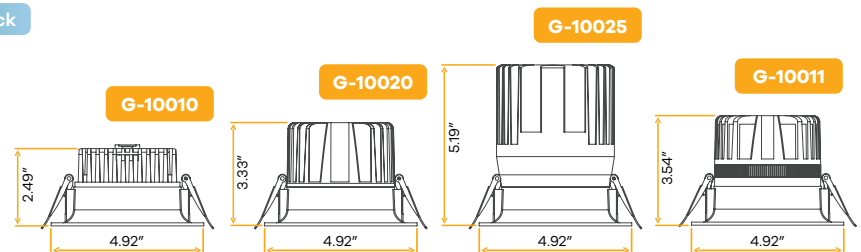

Aster

4" Interchangeable Wave Trims New Item

Style	Cut out	Plate	Pack
Wave	4.25"	G-98800 (6)	36