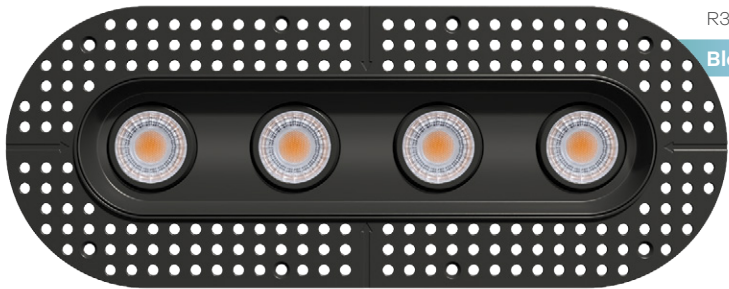

G-23334

R3/30W/GR/OVL/M4/LED/5CCT/BK/TL

Black

Lumens	2800
Wattage	30W
Voltage	120/277V
CRI	90
Beam Angle	40° Clear (Default)
CCT	27, 30, 35, 41, 50k
Dimmable	Triac or 0-10V
Pack	6

- Selectable Color
- CRI 90° True Colors
- Wet Location
- Air Tight
- Changing Lens
- Dimmable
- IC Rated

Accessories

NC Plate G-98813 (2)

Lens G-01420 24°/G-01421 40°/G-01422 60°