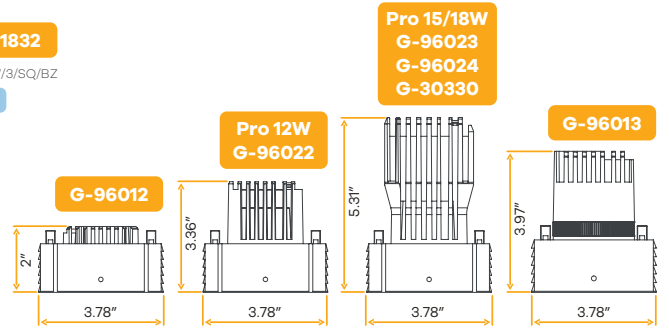

Aster 3" Interchangeable Round Millwork Trimless Kits

Style	Cut out	Pack
Millwork	3.09"	36

Aster

3" Interchangeable Square Millwork Trimless Kits

New Item

Style	Cut out	Pack
Millwork	3.39"	36

Aster

3" Interchangeable Trimless Round