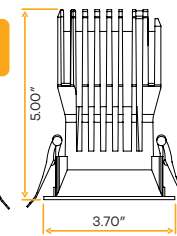

**Pro 15/18W
G-96023
G-96024
G-30330**