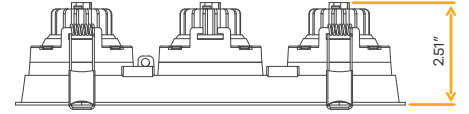

G-23313

R3/23W/GR/OVL/M3/LED/5CCT/BK

Black

Lumens	2100
Wattage	23W
Voltage	120/277V
CRI	90
Beam Angle	40° Clear (Default)
CCT	27, 30, 35, 41, 50k
Dimmable	Triac or 0-10V
Pack	6

- Selectable Color
- CRI 90+ True Colors
- Wet Location
- Air Tight
- Changing Lens
- Dimmable
- IC Rated

Accessories

NC Plate G-98812 (2)

Lens G-01420 24°/G-01421 40°/G-01422 60°