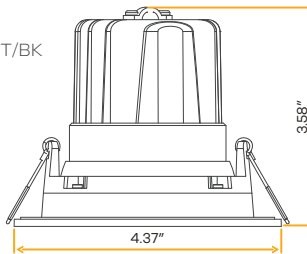

Lumens	1400/1850
Wattage	14/19W
Voltage	120/277V
CRI	90>
Beam Angle	40° Clear (Default)
CCT	27, 30, 35, 41, 50k
Dimmable	Triac or 0-10V
Pack	18
IC Rated-at	14W

Accessories

NC Plate	G-98800 (5)
Multi Light	G-95825 14W / G-95825 18W
Clear	G-98825 24°/G-98826 40°/G-98827 60°
Reflector	G-98828 30°/G-98829 40°

- Selectable Color
- CRI 90+ True Colors
- Wet Location
- Air Tight
- Changing Lens
- Dimmable