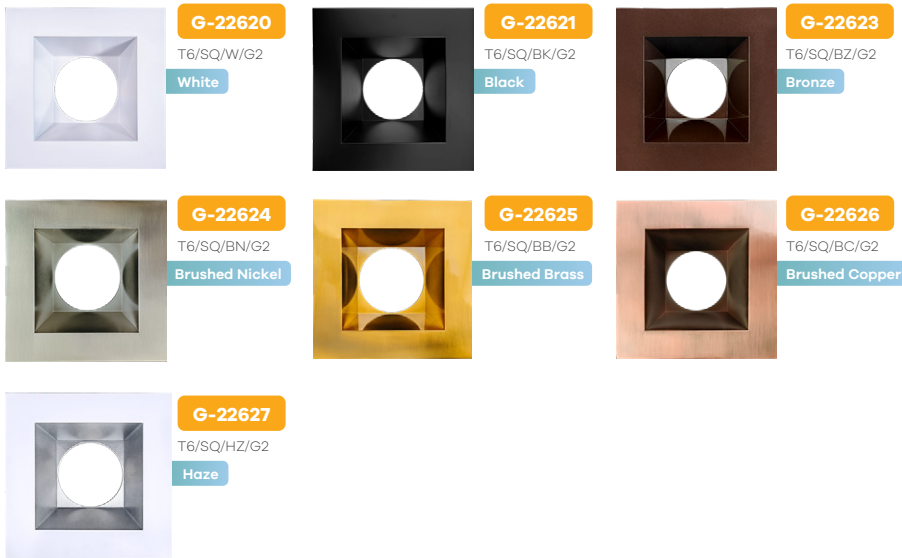

Aster
6" Interchangeable Trims Square

Style	Cut out	Plate	Pack
Trimmed Square	6.35"	G-98800 (9)	12