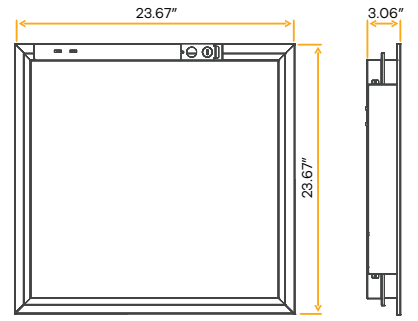

Lumens	5300/4550/3275
Wattage	50/40/30W
Voltage	120/277V
CRI	80
Beam Angle	120°
CCT	30, 35, 41, 50, 65k
Dimmable	0-10V
UGR	14
Pack	2

- Selectable Color
- CRI 80+ True Colors
- Damp Location
- Dimmable