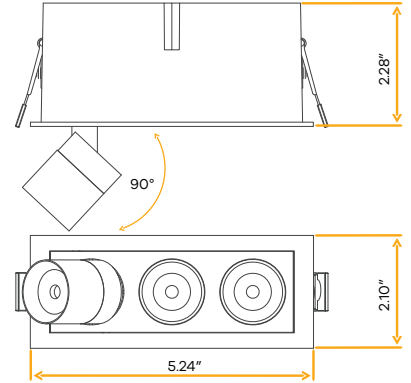

Lumens	600 (200 each head)
Wattage	9W
Voltage	120V
CRI	90
Beam Angle	40°
CCT	27, 30, 35, 41, 50k
Dimmable	Triac
Pack	18

- Selectable Color
- CRI 90° True Colors
- Damp Location
- Air Tight
- Dimmable
- IC Rated

Accessories

NC Plate G-21062 (1)