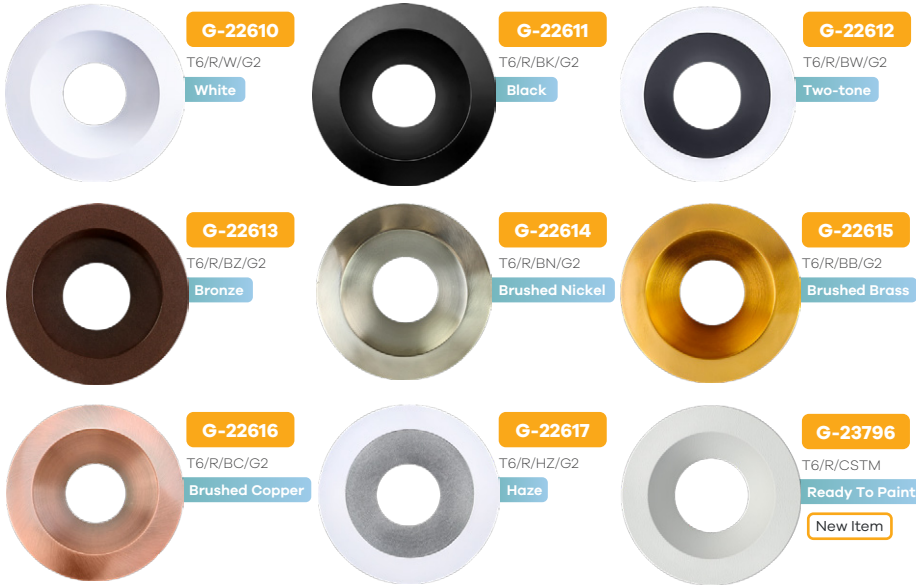

Aster
6" Interchangeable Trims Round

Style	Cut out	Plate	Pack
Trimmed Round	6.35"	G-98800 (9)	12