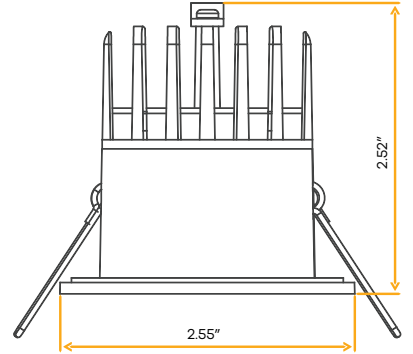

Color Covers

Black

G-22020
T/RL/2/R/CV/BK

Bronze

G-22021
T/RL/2/R/CV/BZ

Brushed Nickel

G-22022
T/RL/2/R/CV/BN

Brushed Brass

G-22023
T/RL/2/R/CV/BB

Brushed Copper

G-22024
T/RL/2/R/CV/BC

Black

G-22120 **Square**
T/RL/2/SQ/CV/BK

Lumens	500
Wattage	8W
Voltage	120/277V Triac/0-10
CRI	90
Beam Angle	100°
CCT	27, 30, 35, 41, 50k
Dimmable	Yes
Pack	18

Accessories

NC Plate	G-98800 (2)
Multi Light	G-95823 8W