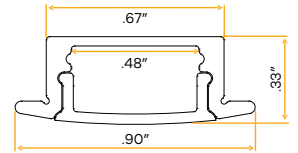

Tape Light Channels & Accesories
1/2" Aluminum Recessed Channel

1/2"
Pack: 10/90

G-96320

CH/R/OP/8