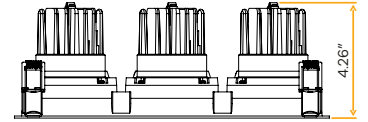

G-98753

AL3.5/60W/GR/M3/5CCT/BK

Black

Lumens	3750/5250
Wattage	39/60W
Voltage	120/277V
CRI	90
Beam Angle	40°
CCT	27, 30, 35, 41, 50k
Dimmable	Triac or 0-10V
Pack	6
IC rated-at	36W

- Selectable Color
- CRI 90° True Colors
- Wet Location
- Air Tight
- Changing Lens
- Dimmable

Accessories

- NC Plate G-98814 (3)
- Clear G-98825 24°/G-98826 40°/G-98827 60°
- Reflector G-98828 30°/G-98829 40°