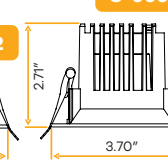

G-96012

**Pro 12W
G-96022**