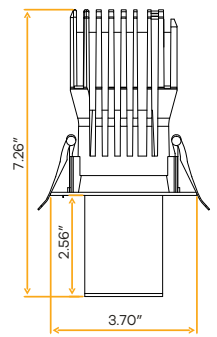

Style	Cut out	Plate	Pack
Drop lens	2.95"	G-98800 (4)	36