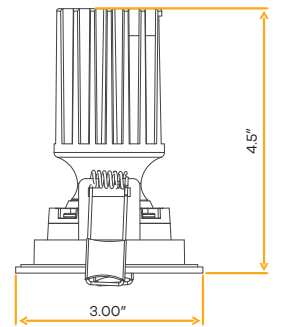

G-24921

R2/14W/GRR/LED/2WS/5CCT/BK

Black