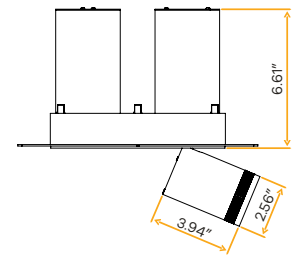

Pulsar
3" Double Head Retractable Trimless Multiple New Item

3"

Cut Out: 3.75" X 8.40"

Lumens	1900 (950 each head)
Wattage	24W
Voltage	120/277V
CRI	90>
Beam Angle	20°-55°
CCT	27, 30, 35, 41, 50k
Dimmable	Triac or 0-10V
Pack	6

Accessories

NC Plate	G-98816 (1)

- Selectable Color
- CRI 90+ True Colors
- Wet Location
- Air Tight
- Adjustable Beam Angle
- Dimmable
- IC Rated