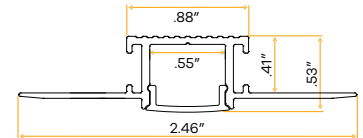

1/2" Aluminum Trimless Channel

1/2"

Pack: 2/12

G-96324

CH/TL/OP/8

1/2"

Accessories

Inside Corner