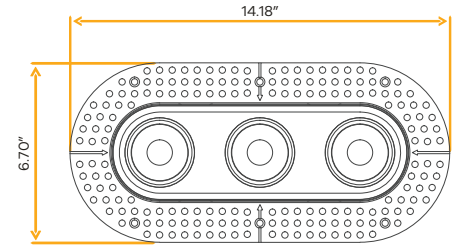

Ellipse

3.5" Oval Triple Head Trimless Multiple New Item

3.5"

Cut Out: 3.86" X 11.30" Oval

G-23363

R3.5/40W/GR/OVL/M3/LED/5CCT/TL

White

G-23373

R3.5/40W/GR/OVL/M3/LED/5CCT/BK/TL

Black

Lumens	3800
Wattage	40W
Voltage	120/277V
CRI	90
Beam Angle	60° Clear (Default)
CCT	27, 30, 35, 41, 50k
Dimmable	Triac or 0-10V
Pack	6

Accessories

NC Plate G-98815 (2)

Lens G-25621 40°/G-25622 60°

- Selectable Color
- CRI 90° True Colors
- Wet Location
- Air Tight
- Changing Lens
- Dimmable
- IC Rated

Ellipse

3.5" Oval Four Head Trimless Multiple New Item

3.5"

Cut Out: 3.86" X 15.04" Oval

G-23364

R3.5/52W/GR/OVL/M4/LED/5CCT/TL

White

G-23374

R3.5/52W/GR/OVL/M4/LED/5CCT/BK/TL

Black

Lumens	4800
Wattage	52W
Voltage	120/277V
CRI	90
Beam Angle	60° Clear (Default)
CCT	27, 30, 35, 41, 50k
Dimmable	Triac or 0-10V
Pack	6

Accessories

NC Plate G-98815 (3)

Lens G-25621 40°/G-25622 60°

- Selectable Color
- CRI 90° True Colors
- Wet Location
- Air Tight
- Changing Lens
- Dimmable
- IC Rated