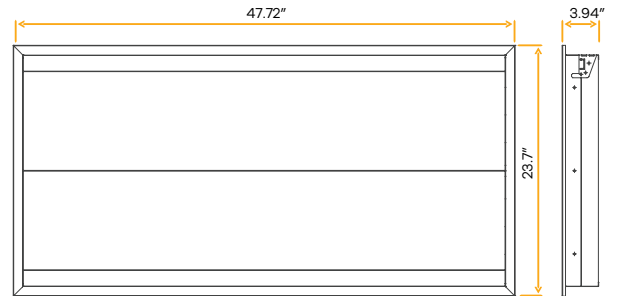

Neptune 2x4 Indirect Double Vault Fixture

2x4

G-98262

F/2X4/70W/IND/2-VLT/WS3/5CCT

G-98263-EM

F/2X4/70W/IND/2-VLT/WS3/5CCT/EM

Lumens	5750/6900/8050
Wattage	50/60/70W
Voltage	120/277V
CRI	80
Beam Angle	120°
CCT	30, 35, 41, 50, 65k
Dimmable	0-10V
UGR	22
Pack	1