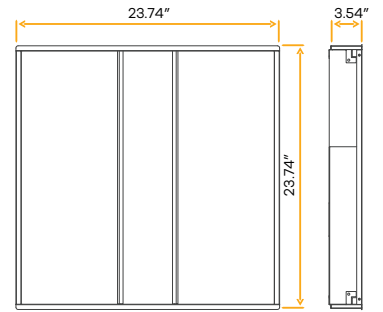

Lumens	3310/4535/5360
Wattage	30/40/50W
Voltage	120/277V
CRI	80
Beam Angle	120°
CCT	30, 35, 41, 50k
Dimmable	0-10V
Pack	1

- 4 Selectable Color
- 80 CRI 80° True Colors
- Wet Location
- Dimmable