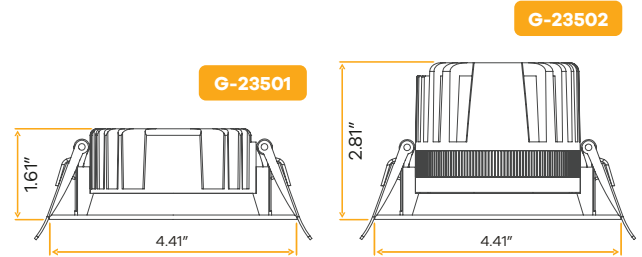

Aster 3.5" Interchangeable Ultra Shallow Trims New Item

3.5"

Style	Cut out	Plate	Pack
Ultra shallow	3.75"	G-98800 (5)	36