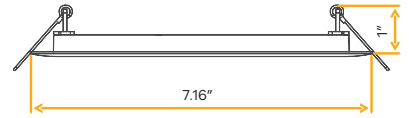

Accessories

NC Plate	G-98800 (8)
Multi Light	G-95825 14W

Star
6" Round Flushed Slim

6"

Cut Out: 6.20"

G-20223

S6/20W/R/LED/5CCT

Color Covers