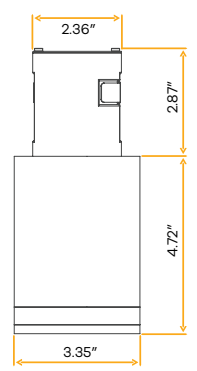

Jupiter
3.3" Recessed Mount J-Box New Item

3.3"

Cut Out: 2.36"

Style	Mounting	Plate	Pack
Junction Box	Recessed mount	G-98800 (3)	24