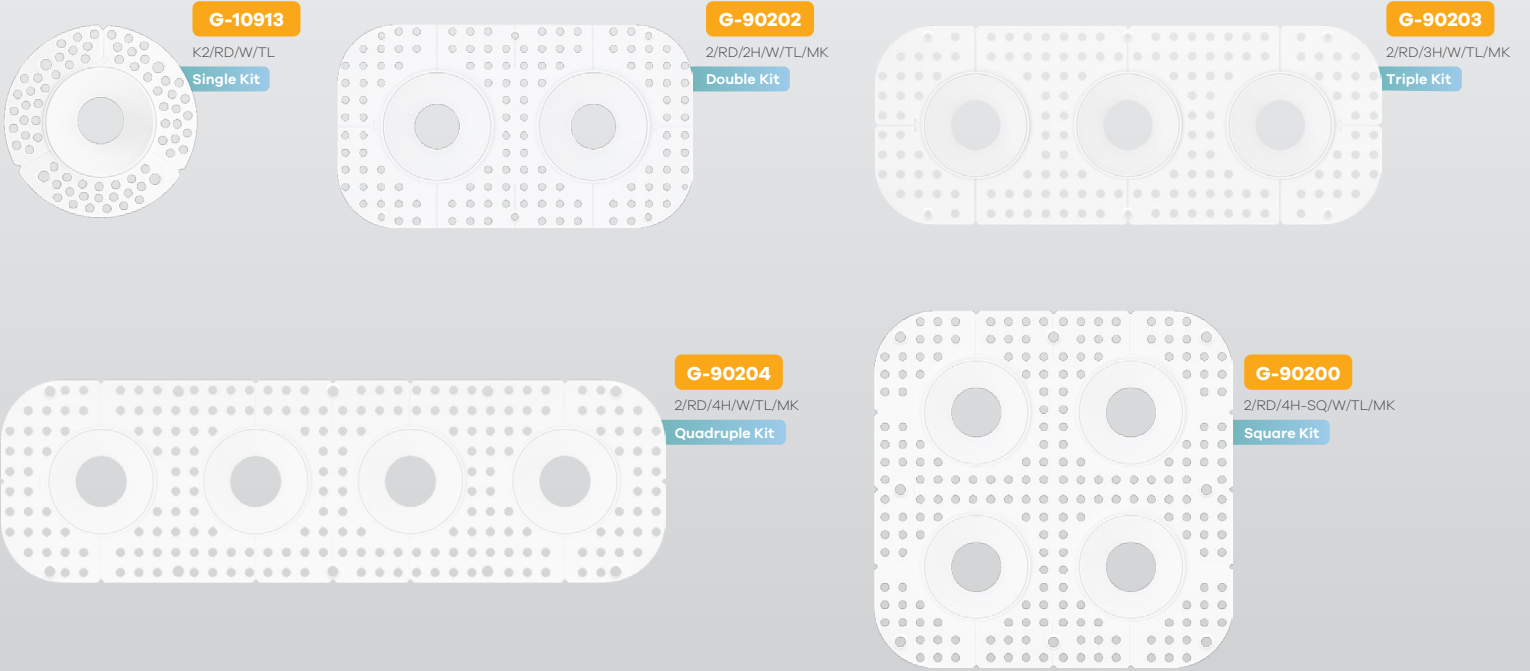

Round options

G-48242
G-20213

G-48240

2.36"

G-48241

2.89"

5.47"

Style	Cut out	Plate	Pack
1 Head	2.80"	G-98800 (4)	36
2 Heads	2.72" X 6.61"	G-48318 (2)	36
3 Heads	2.72" X 10.51"	G-98821 (4)	36
4 Heads	2.72" X 14.41"	G-98822 (4)	36
4 Heads Square	6.61" X 6.61"	G-98818 (1)	12