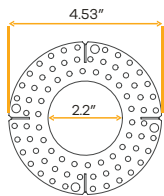

Accessories

Mud-in Goof Ring

G-98410

TL/GF/2.2ID-4.53OD/RD