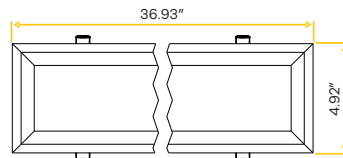

Lumens	4800
Wattage	56W
Voltage	120/277V
CRI	90
Beam Angle	120°
CCT	27, 30, 35, 41, 50k
Dimmable	Triac or 0-10V
Pack	4

- Selectable Color
- CRI 90+ True Colors
- Wet Location
- Air Tight
- Dimmable
- IC Rated