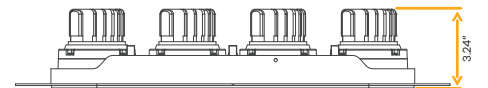

3.5"

Cut Out: 3.86" X 15.04" Oval

G-23364

R3.5/52W/GR/OVL/M4/LED/5CCT/TL

White

G-23374

R3.5/52W/GR/OVL/M4/LED/5CCT/BK/TL

Black