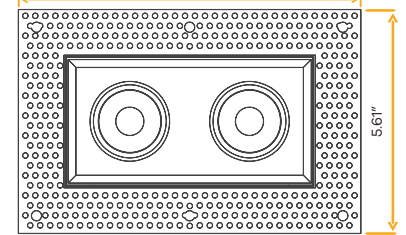

Cut Out: 3.35" X 6.30"