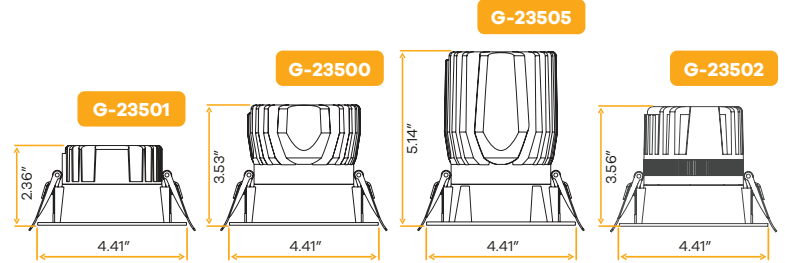

Aster
3.5" Beam Adjustable Module New Item

Lumens	1000-1150	CCT	27,30, 35, 41, 50k
Wattage	12W	Dimmable	Triac or 0-10V
Voltage	120/277V	Beam Angle	20-55°
CRI	90	Pack	18

- Selectable Color
- CRI 90 True Colors
- Wet Location
- Adjustable Beam Angle
- Dimmable
- IC Rated

Accessories
Multi Light G-95824 12W

Aster
3.5" Interchangeable Trims

G-23520
T3.5/SQ/W/G2
White

G-23521
T3.5/SQ/B/G2
Black

Style	Cut out	Plate	Pack
Trimmed	3.75"	G-98800 (5)	36