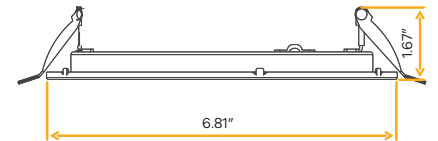

Fire Rated 6" Fire Rated Square Slim

6"

Cut Out: 6.10"

G-97024

S6/18W/SQ/LED/5CCT FR

Fire Rated

Lumens	1600
Wattage	18W
Voltage	120/277V
CRI	90>
Beam Angle	100°
CCT	27, 30, 35, 41, 50k
Dimmable	Triac or 0-10V
Wire	FT6 Plenum rated
Certified	UL 263 & ASTM E119
Pack	18

Color Covers

Black

G-48394
T6/SQ/CV/BK

Brushed Nickel

G-48395
T6/SQ/CV/BN

Bronze

G-48396
T6/SQ/CV/BZ

Brushed Brass

G-48409
T6/SQ/CV/BB

- Selectable Color
- CRI 90+ True Colors
- Wet Location
- Air Tight
- Dimmable
- IC Rated
- Fire rated

Accessories

NC Plate	G-98800 (9)
Multi Light	G-95825 18W