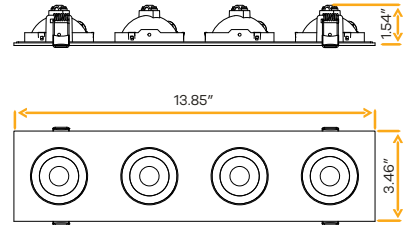

G-00924

FL/3/32W/GR/M4/5CCT/BK

Black