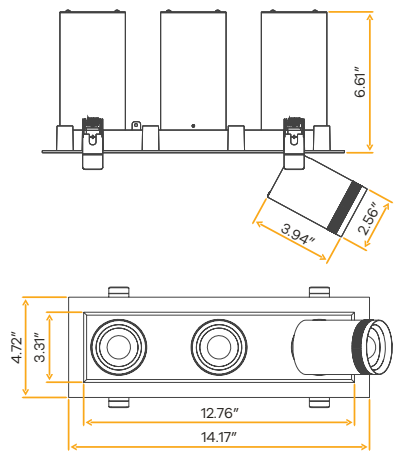

Lumens	2800 (930 each head)
Wattage	36W
Voltage	120/277V
CRI	90>
Beam Angle	20°-55°
CCT	27, 30, 35, 41, 50k
Dimmable	Triac or 0-10V
Pack	6

- Selectable Color
- CRI 90+ True Colors
- Wet Location
- Air Tight
- Adjustable Beam Angle
- Dimmable
- IC Rated

JA8
TITLE 24

Accessories

NC Plate G-98816 (2)