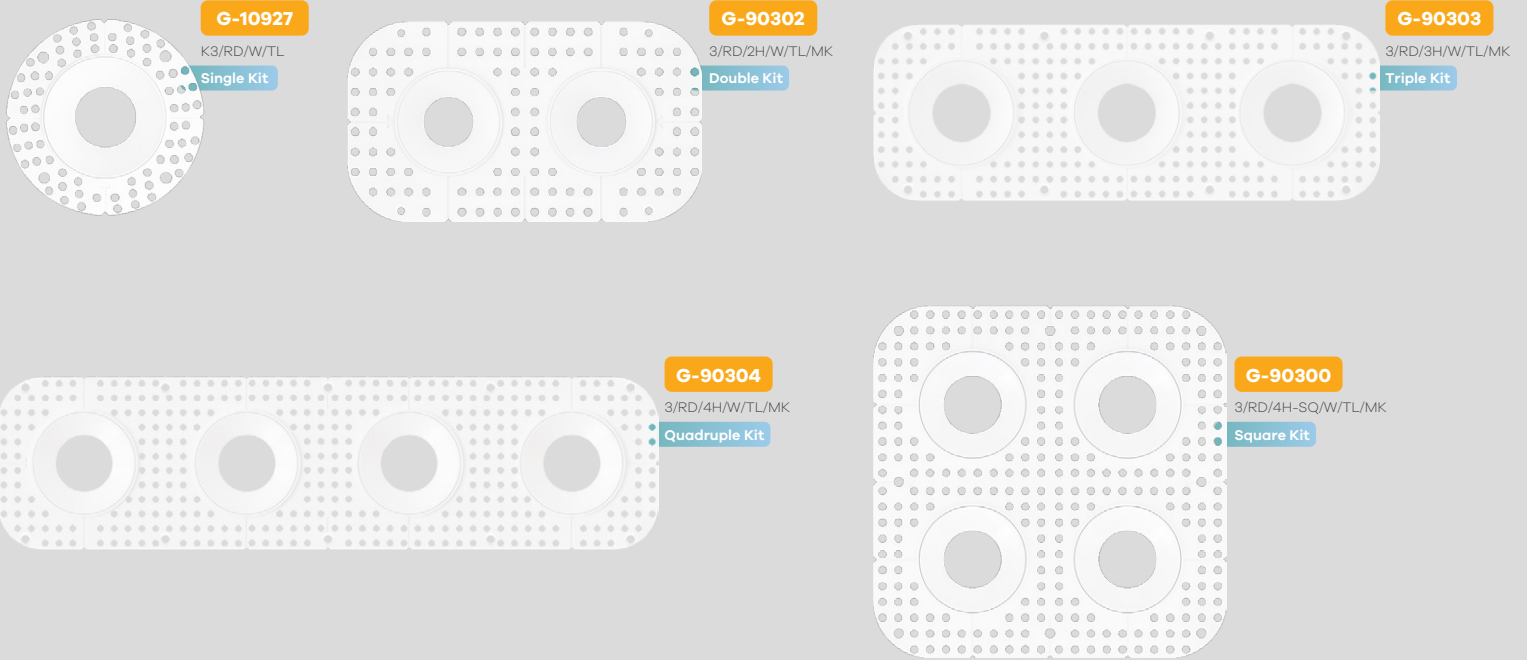

Round options

Style	Cut out	Plate	Pack
1 Head	3.10"	G-98800 (4)	36
2 Heads	3.05" X 7.28"	G-48318 (2)	36
3 Heads	3.05" X 11.52"	G-48449 (1)	36
4 Heads	3.05" X 15.75"	G-98822 (5)	36
4 Heads Square	7.28" X 7.28"	G-98818 (2)	12