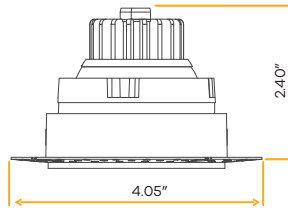

Saturn 2" Trimless Gimbal Black

2"

Cut Out: 2.94"

G-48403

R2/8W/GR/LED/TL/5CCT/BK

Black

Lumens	600
Wattage	8W
Voltage	120V
CRI	90
Beam Angle	40°
CCT	27, 30, 35, 41, 50k
Dimmable	Yes
Pack	18

- Selectable Color
- CRI 90+ True Colors
- Wet Location
- Air Tight
- Dimmable
- IC Rated

JA8
TITLE 24

Accessories

NC Plate G-98800 (4)