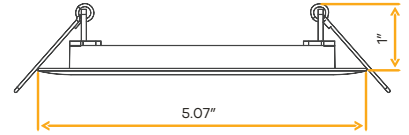

Star
4" Eco Round Flushed Slim

4"

Cut Out: 4.25"

G-96521

S4/10W/R/LED/5CCT

Color Covers

Black G-48373 T4/RD/CV/BK	Brushed Nickel G-48374 T4/RD/CV/BN	Bronze G-48375 T4/RD/CV/BZ	Brushed Brass G-48383 T4/RD/CV/BB	Red G-23740 T4/RD/CV/RD
Orange G-23741 T4/RD/CV/OG	Yellow G-23742 T4/RD/CV/YL	Green G-23743 T4/RD/CV/GN	Blue G-23744 T4/RD/CV/BLU	Rose Blush G-23745 T4/R/COVER/ROSE

Lumens	750
Wattage	10W
Voltage	120V
CRI	90+
Beam Angle	100°
CCT	27, 30, 35, 41, 50k
Dimmable	Triac
Pack	18

Accessories

NC Plate	G-98800 (6)
Multi Light	G-95824 10W

Selectable Color
CRI 90+ True Colors
Wet Location
Air Tight
Dimmable
IC Rated

JA8 TITLE 24
ETL LISTED