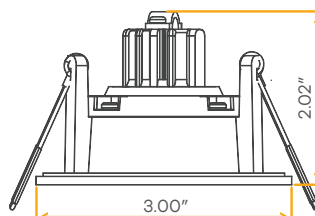

Saturn 2" Rregress Gimbal

2"

Cut Out: 2.45"

Lumens	400
Wattage	5W
Voltage	120V
CRI	90
Beam Angle	40°
CCT	27, 30, 35, 41, 50k
Dimmable	Yes
Pack	18

Accessories

NC Plate	G-98800 (3)
Multi Light	G-95823 5W

- Selectable Color
- CRI 90° True Colors
- Wet Location
- Air Tight
- Dimmable
- IC Rated

JA8
TITLE 24

ETL
LISTED
US