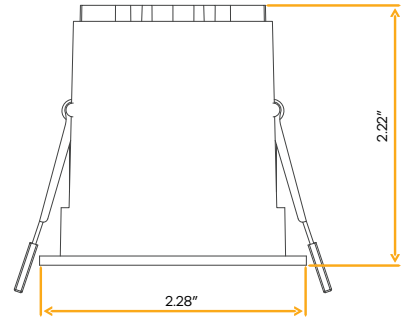

G-21190

DP/2/RD/FXD/3W/5CCT/BK

Black

Lumens	200
Wattage	3W
Voltage	120V
CRI	90
Beam Angle	40°
CCT	27, 30, 35, 41, 50k
Dimmable	Triac
Pack	18

- Selectable Color
- CRI 90+ True Colors
- Damp Location
- Air Tight
- Dimmable
- IC Rated

Accessories

NC Plate G-98800 (2)