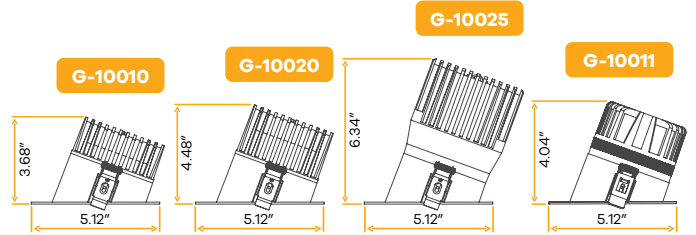

Aster

4" Interchangeable Wave Trims New Item

Style	Cut out	Plate	Pack
Wave	4.25"	G-98800 (6)	36

Aster 4" Interchangeable Wall Wash Trims

4"

Style	Cut out	Plate	Pack
Wall Wash	4.25"	G-98800 (6)	36

Aster 4" Round Trimless Wall Wash Kit New Item