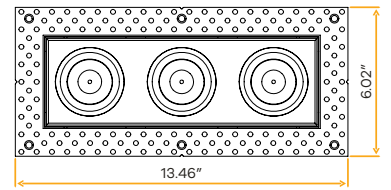

Altair

3.5" Trimless Triple Head Regress Gimbal

New Item

3.5"

Cut Out: 111.42" X 3.94"

G-98763

AL/3.5/60W/GR/M3/5CCT/WH/TL

White

G-98773

AL3.5/60W/GR/M3/5CCT/BK/TL

Black

Lumens	3750/5250
Wattage	39/60W
Voltage	120/277V
CRI	90
Beam Angle	40°
CCT	27, 30, 35, 41, 50k
Dimmable	Triac or 0-10V
Pack	6
IC rated-at	36W