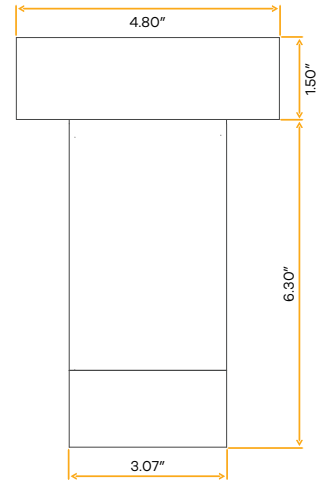

Style	Mounting	Pack
Canopy	4" J-Box	18