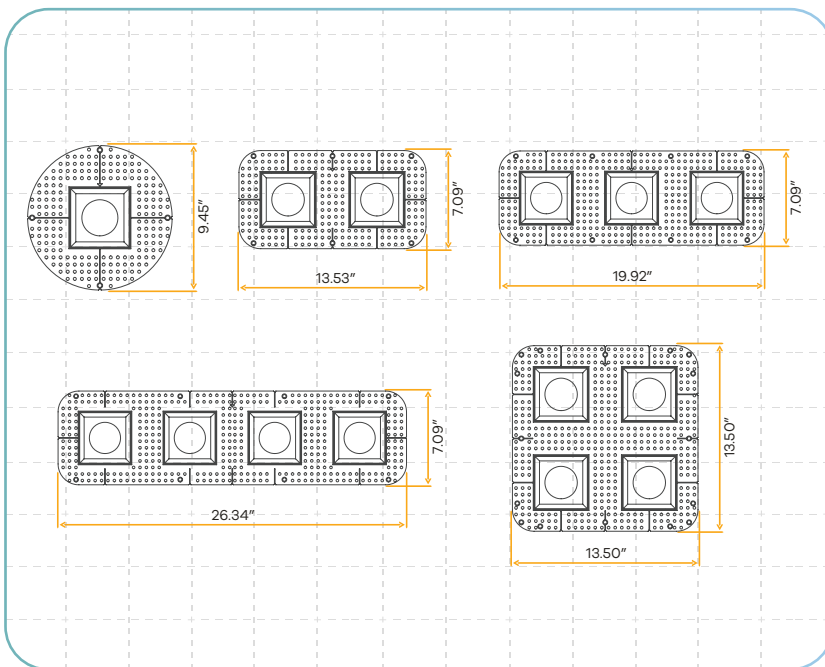

Style	Cut out	Plate	Pack
1 Head	SQ 4.09x 4.09 RD 5.79"	G-98800 (9)	12
2 Heads	4.13" X 10.55"	G-98817 (1)	12
3 Heads	4.09" X 16.93"	G-98817 (3)	12
4 Heads	4.09" X 23.35"	G-98817 (5)	6
4 Heads Square	10.51" X 10.51"	G-98818 (5)	6