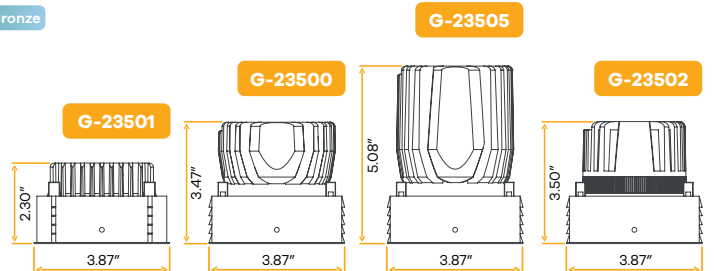

Aster
3.5" Interchangeable Square Millwork Trimless Kits New Item

3.5"

Style	Cut out	Pack
Square Millwork	3.80"	36