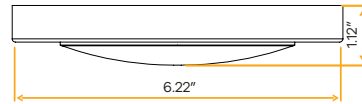

Black Covers

Black

G-12240
 AC24/CV/BK

- Selectable Color
- CRI 90+ True Colors
- Wet Location
- Dimmable

4"

Spica 4" Surface Mount Disk Light

G-19931

D4/12W/R/LED/SCCT