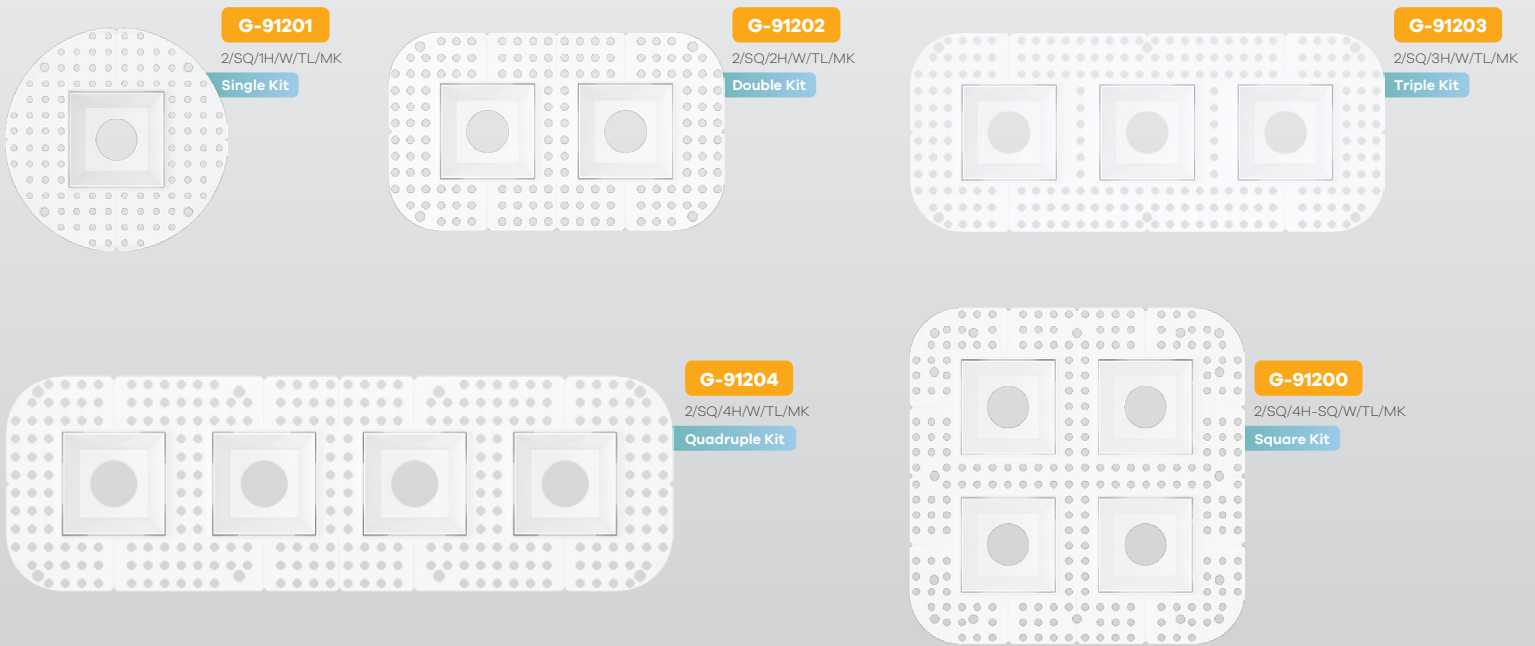

Square options

Style	Cut out	Plate	Pack
1 Head	SQ 3.04" X 3.04" RD 4.30"	G-98800 (7)	36
2 Heads	3.05" X 7.24"	G-48318 (2)	12
3 Heads	3.03" X 11.38"	G-98822 (3)	12
4 Heads	3.03" X 15.55"	G-98822 (5)	12
4 Heads Square	7.20" X 7.20"	G-98818 (2)	12