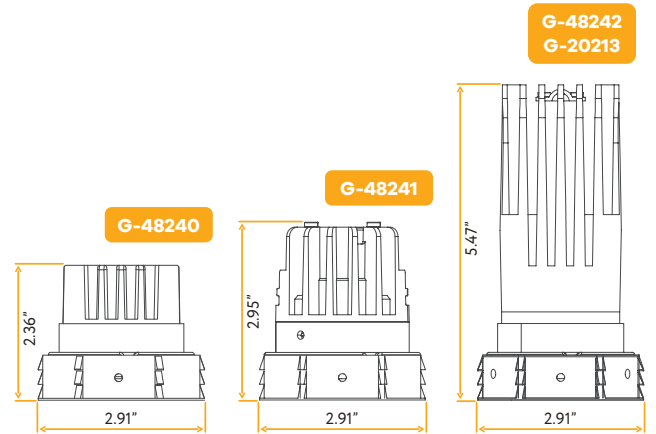

Aster
2" Interchangeable Round Millwork Trimless Kits

2"

Style	Cut out	Pack
Millwork	2.76"	64