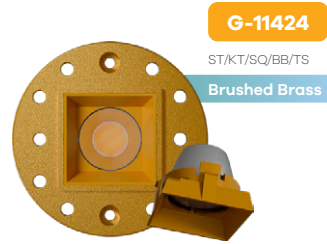

Accessories

NC Plate G-98800 (9)

Silent 1" Round Trimmed Kits

Pack 100

Silent 1" Square Trimmed Kits

Pack 100

Pack 100

Silent 1" Square Trimless Kits