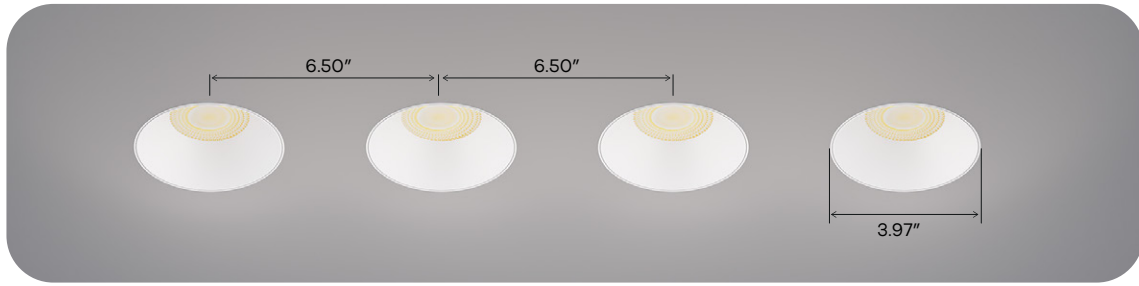

4" Interchangeable Square Millwork Trimless Kits New Item

Style	Cut out	Pack
Square Millwork	4.13"	36

Aster 4" Interchangeable Trimless Round

4"

Style	Cut out	Plate	Pack
Trimless Round	4.25"	G-98800 (6)	36

Aster 4" Interchangeable Trimless Square

4"

Style	Cut out	Plate	Pack
Trimless Square	Sq 4.80" / Rd 6.75"	G-98800 (8)	36

Aster 4" Multi Head Interchangeable Trimless Kits

4"

Round options

Style	Cut out	Plate	Pack
1 Head	4.25"	G-98800 (6)	36
2 Heads	4.19" X 10.75"	G-98817 (1)	36
3 Heads	4.19" X 17.30"	G-98817 (3)	36
4 Heads	4.19" X 23.86"	G-98817 (5)	24
4 Heads Square	10.75" X 10.75"	G-98818 (4)	12