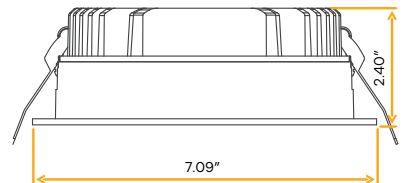

Color Covers

Black

G-22060
T/RL/6/R/CV/BK

Bronze

G-22061
T/RL/6/R/CV/BZ

Brushed Nickel

G-22062
T/RL/6/R/CV/BN

Brushed Brass

G-22063
T/RL/6/R/CV/BB

Brushed Copper

G-22064
T/RL/6/R/CV/BC

Black

G-22160 **Square**
T/RL/6/SQ/CV/BK

Lumens	950/1750/2700
Wattage	10W/18W/28W
Voltage	120/277V
CRI	90
Beam Angle	100°
CCT	27, 30, 35, 41, 50k
Dimmable	Triac or 0-10V
Pack	12

Accessories

NC Plate	G-98800 (9)
Multi Light	G-95824 10W / G-95825 18W

- Selectable Color
- CRI 90° True Colors
- Wet Location
- Air Tight
- Dimmable
- IC Rated