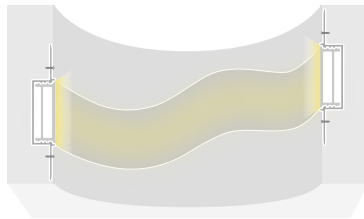

G-96229
CH/1.5/TLS/FLEX/8

Cover

1.5/COVER/TLS/FLEX/OP/50

G-95729

Length	50'
Material	Silicon
Pack	5