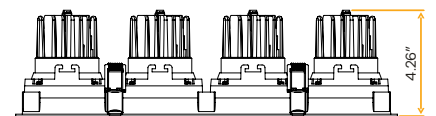

G-98754

AL3.5/80W/GR/M4/5CCT/BK

Black

Lumens	4900/6800
Wattage	50/80W
Voltage	120/277V
CRI	90
Beam Angle	40°
CCT	27, 30, 35, 41, 50k
Dimmable	Triac or 0-10V
Pack	4
IC rated-at	50W

- Selectable Color
- CRI 90° True Colors
- Wet Location
- Air Tight
- Changing Lens
- Dimmable

Accessories

- NC Plate G-98814 (4)
- Clear G-98825 24°/G-98826 40°/G-98827 60°
- Reflector G-98828 30°/G-98829 40°