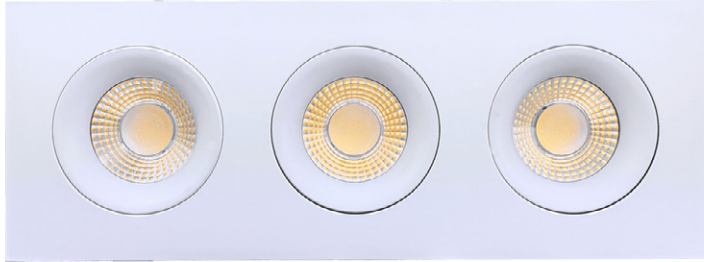

- Selectable Color
- CRI 90+ True Colors
- Wet Location
- Air Tight
- Changing Lens
- Dimmable

Pura
3.5" Triple Head Multiple

3.5"

Cut Out: 3.50" x 10.70"

G-98723

PR/3.5/60W/GR/M3/5CCT/WH

White

G-98728