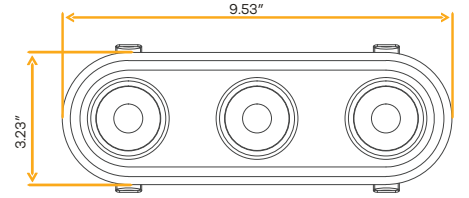

G-23313

R3/23W/GR/OVL/M3/LED/5CCT/BK

Black

Lumens	2100
Wattage	23W
Voltage	120/277V
CRI	90
Beam Angle	40° Clear (Default)
CCT	27, 30, 35, 41, 50k
Dimmable	Triac or 0-10V
Pack	6

- Selectable Color
- CRI 90+ True Colors
- Wet Location
- Air Tight
- Changing Lens
- Dimmable
- IC Rated

Accessories

NC Plate G-98812 (2)

Lens G-01420 24°/G-01421 40°/G-01422 60°