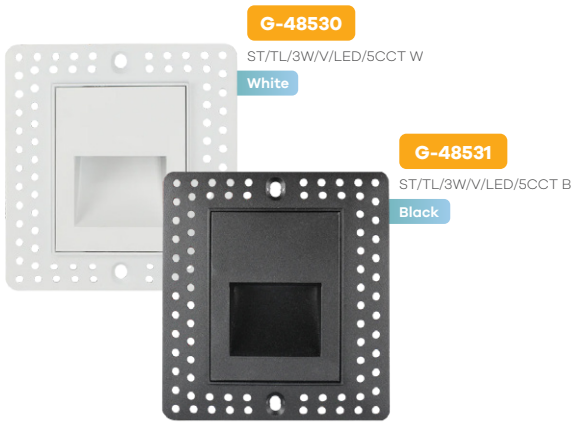

Vertical Trimless Step Light

G-48530

ST/TL/3W/V/LED/5CCT W

White

G-48531

ST/TL/3W/V/LED/5CCT B

Black

SELECTABLE COLOR TEMPERATURE