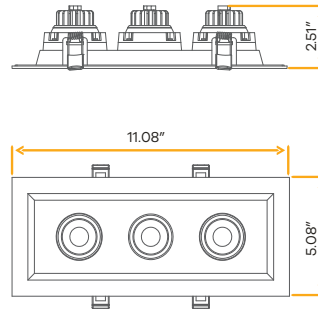

Saturn 3" Double Head Regress Multiple

3"

Cut Out: 3.35"x 9.45"

Lumens	1800 (600 each head)
Wattage	23W
Voltage	120V
CRI	90
Beam Angle	40° Clear (Default)
CCT	27, 30, 35, 41, 50k
Dimmable	Yes
Pack	18

- Selectable Color
- CRI 90° True Colors
- Wet Location
- Air Tight
- Changing Lens
- Dimmable
- IC Rated

Accessories

- NC Plate G-48318 (3)
- Lens G-01420 24°/G-01421 40°/G-01422 60°