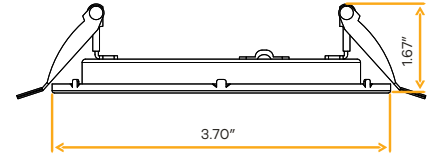

Lumens	600
Wattage	8W
Voltage	120/277V
CRI	90>
Beam Angle	100°
CCT	27, 30, 35, 41, 50k
Dimmable	Triac or 0-10V
Wire	FT6 Plenum rated
Certified	UL 263 & ASTM E119
Pack	18

Color Covers

Black G-48370 T3/RD/CV/BK	Brushed Nickel G-48371 T3/RD/CV/BN	Bronze G-48372 T3/RD/CV/BZ	Brushed Brass G-48382 T3/RD/CV/BB	Red G-23730 T3/RD/CV/RD
Orange G-23731 T3/RD/CV/OG	Yellow G-23732 T3/RD/CV/YL	Green G-23733 T3/RD/CV/GN	Blue G-23734 T3/RD/CV/BLU	Rose Blush G-23735 T3/RD/CV/RB

- Selectable Color
- CRI 90+ True Colors
- Wet Location
- Air Tight
- Dimmable
- IC Rated
- Fire rated

Accessories

NC Plate	G-98800 (4)
Multi Light	G-95823 8W