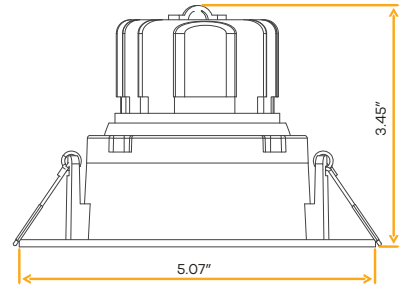

Lumens	1400
Wattage	14W
Voltage	120/277V
CRI	90
Beam Angle	60° Clear (Default)
CCT	27, 30, 35, 41, 50k
Dimmable	Triac or 0-10V
Pack	18

Accessories

- NC Plate G-98800 (6)
- Multi Light G-95825 14W
- Lens G-25621 40°/G-25622 60°

- Selectable Color
- CRI 90° True Colors
- Wet Location
- Air Tight
- Changing Lens
- Dimmable
- IC Rated