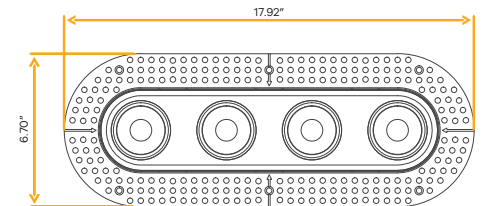

3.5"

Cut Out: 3.86" X 15.04" Oval

G-23364

R3.5/52W/GR/OVL/M4/LED/5CCT/TL

White

G-23374

R3.5/52W/GR/OVL/M4/LED/5CCT/BK/TL

Black