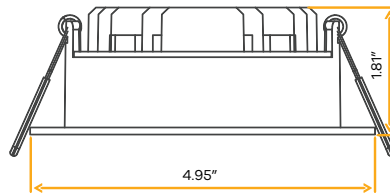

Regulus 4" Regress Slim RGBWW

4"

Cut Out: 4.25"

G-20441

RS4/15W/R/LED/RGBWW

Lumens	1400 @ CCT
Wattage	15W
Voltage	120V
CRI	90
Beam Angle	100°
CCT	RGB + Tunable white
Dimmable	Yes
Pack	18

Color Covers

Black G-48460 T/RL/4/R/CV/BK	Bronze G-22041 T/RL/4/R/CV/BZ	Brushed Nickel G-22042 T/RL/4/R/CV/BN	Brushed Brass G-22043 T/RL/4/R/CV/BB	Brushed Copper G-22044 T/RL/4/R/CV/BC

RGBWW
90° CRI 90° True Colors
Wet Location
Dimmable
IC Rated

Accessories

NC Plate	G-98800 (6)
Multi Light	G-95825 14W