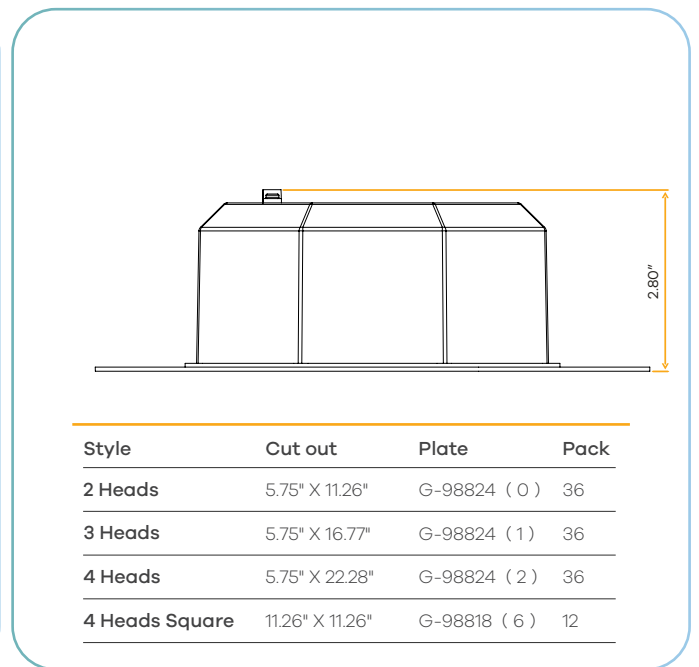

Style	Cut out	Plate	Pack
2 Heads	5.75" X 11.26"	G-98824 (0)	36
3 Heads	5.75" X 16.77"	G-98824 (1)	36
4 Heads	5.75" X 22.28"	G-98824 (2)	36
4 Heads Square	11.26" X 11.26"	G-98818 (6)	12