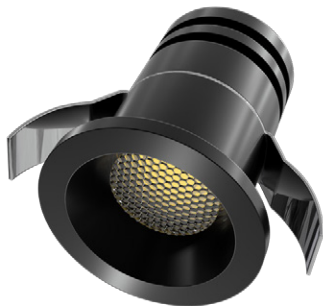

Stellar
Mini Black Puck Light New Item

G-02510 ☐ 22k Amber

PUCK/MN/1W/24V/22K/BK

G-02511 ☐ 27k Soft White

PUCK/MN/1W/24V/27K/BK

G-02512 ☐ 30k Warm White

PUCK/MN/1W/24V/30K/BK

G-02513 ☐ 35k Neutral White

PUCK/MN/1W/24V/35K/BK

- CRI 90+ True Colors
- Damp Location
- Air Tight
- IC Rated