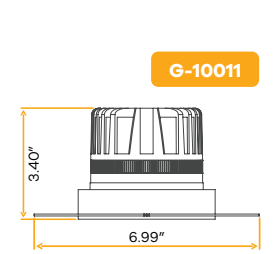

Aster 4" Interchangeable Trimless Round

4"

Style	Cut out	Plate	Pack
Trimless Round	4.25"	G-98800 (6)	36