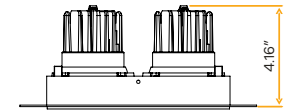

Lumens	2600/3600
Wattage	27/40W
Voltage	120/277V
CRI	90
Beam Angle	40°
CCT	27, 30, 35, 41, 50k
Dimmable	Triac or 0-10V
Pack	6
IC rated-at	27W

Accessories

- **NC Plate** G-48448 (0)
- **Clear** G-98825 24°/G-98826 40°/G-98827 60°
- **Reflector** G-98828 30°/G-98829 40°

- Selectable Color
- CRI 90° True Colors
- Wet Location
- Air Tight
- Changing Lens
- Dimmable