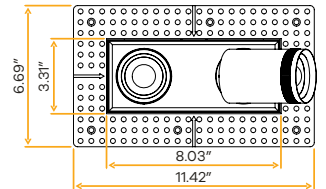

Pulsar
3" Double Head Retractable Trimless Multiple New Item

3"

Cut Out: 3.75" X 8.40"

Lumens	1900 (950 each head)
Wattage	24W
Voltage	120/277V
CRI	90>
Beam Angle	20°-55°
CCT	27, 30, 35, 41, 50k
Dimmable	Triac or 0-10V
Pack	6

Accessories

NC Plate	G-98816 (1)

- Selectable Color
- CRI 90+ True Colors
- Wet Location
- Air Tight
- Adjustable Beam Angle
- Dimmable
- IC Rated