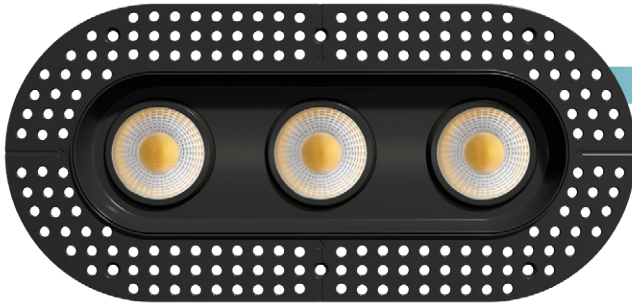

G-23373

R3.5/40W/GR/OVL/M3/LED/5CCT/BK/TL

Black

Lumens	3800
Wattage	40W
Voltage	120/277V
CRI	90
Beam Angle	60° Clear (Default)
CCT	27, 30, 35, 41, 50k
Dimmable	Triac or 0-10V
Pack	6

Accessories

NC Plate G-98815 (2)

Lens G-25621 40°/G-25622 60°

- Selectable Color
- CRI 90° True Colors
- Wet Location
- Air Tight
- Changing Lens
- Dimmable
- IC Rated