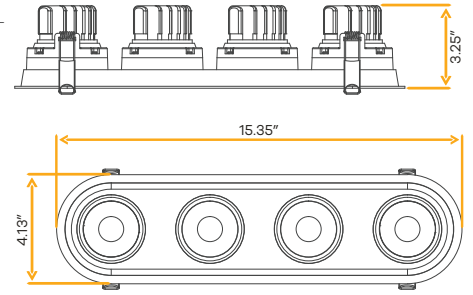

Ellipse
3.5" Oval Four Head Multiple New Item

3.5"

Cut Out: 3.70" X 14.96" Oval

G-23344

R3.5/52W/GR/OVL/M4/LED/5CCT

White

G-23354

R3.5/52W/GR/OVL/M4/LED/5CCT/BK