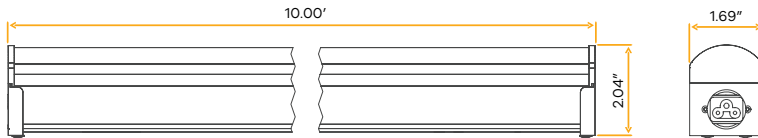

Nebula 10ft Linkable Multi Select Linear Fixture

10ft

G-21210

10FT/LINK/LNR/60/120WS/5CCT

Lumens	6000/10000
Wattage	60/108W
Voltage	120/277V
CRI	90
Beam Angle	120°
CCT	30, 35, 41, 50, 65k
Dimmable	0-10V Dimming
Pack	6

Nebula Accesories

Nebula 2 ft Power Plug

G-21215

Nebula 2 ft Linkable Cord

G-21216

Nebula 2 ft Power Cord

G-21217

Nebula 60" Pendant Kit

G-21218

Nebula Bridge Connector

G-21219