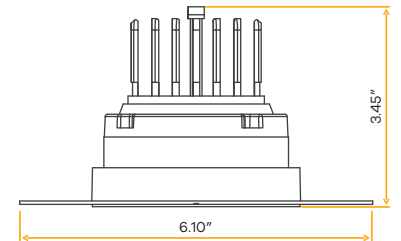

Lumens	1400
Wattage	14W
Voltage	120/277V
CRI	90
Beam Angle	60°
CCT	27, 30, 35, 41, 50k
Dimmable	Triac or 0-10V
Pack	18

- Selectable Color
- CRI 90° True Colors
- Wet Location
- Air Tight
- Dimmable
- IC Rated

Accessories

NC Plate G-98800 (5)

Multi Light G-95825 14W