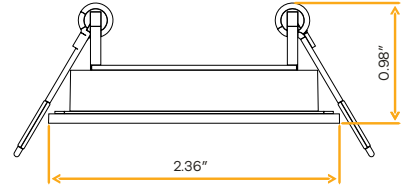

Star
2" Square Flushed Slim

G-20217

S2/5W/SQ/LED/5CCT

Lumens	300
Wattage	5W
Voltage	120V
CRI	90>
Beam Angle	100°
CCT	27, 30, 35, 41, 50k
Dimmable	Yes
Pack	18

Color Covers

Black G-97925 T2/SQ/CV/BK	Brushed Nickel G-97926 T2/SQ/CV/BN	Bronze G-97927 T2/SQ/CV/BZ	Brushed Brass G-97928 T2/SQ/CV/BB

Selectable Color
CRI 90+ True Colors
Wet Location
Air Tight
Dimmable
IC Rated

Accessories

NC Plate	G-98800 (2)
Multi Light	G-95823 5W