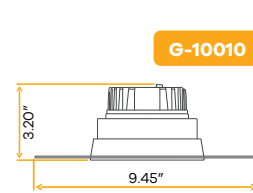

Aster 4" Interchangeable Trimless Square

4"

Style	Cut out	Plate	Pack
Trimless Square	Sq 4.80" / Rd 6.75"	G-98800 (8)	36

Aster 4" Multi Head Interchangeable Trimless Kits

4"

Round options

Style	Cut out	Plate	Pack
1 Head	4.25"	G-98800 (6)	36
2 Heads	4.19" X 10.75"	G-98817 (1)	36
3 Heads	4.19" X 17.30"	G-98817 (3)	36
4 Heads	4.19" X 23.86"	G-98817 (5)	24
4 Heads Square	10.75" X 10.75"	G-98818 (4)	12