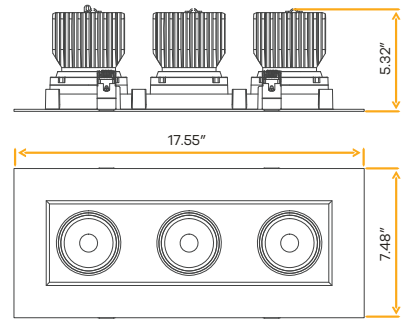

- Selectable Color
- CRI 90° True Colors
- Wet Location
- Air Tight
- Dimmable
- IC Rated

Saturn 4" Triple Head Regress Multiple

4"

Cut Out: 4.65"X 14.40"

G-99023

SN/4/84W/GR/M3/5CCT/WH

White

G-99123