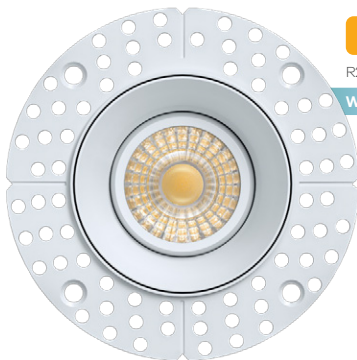

Accessories

NC Plate G-98800 (4)

Saturn 2" Round HO Trimless Gimbal-WH

2"

Cut Out: 2.95"

G-24120

R2/12W/GR/LED/TL/5CCT G2

White