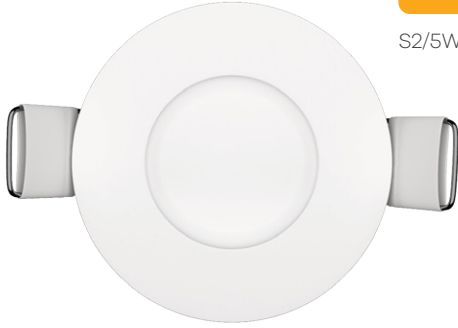

Accessories

NC Plate	G-98800 (7)
Multi Light	G-95825 14W

2"

Cut Out: 2.08"

Star
2" Round Flushed Slim

G-20219

S2/5W/R/LED/5CCT

Color Covers