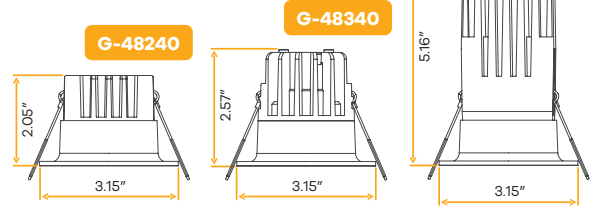

Aster
2" Interchangeable Wave Trims New Item

2"

Style	Cut out	Plate	Pack
Wave	2.55"	G-98800 (3)	64