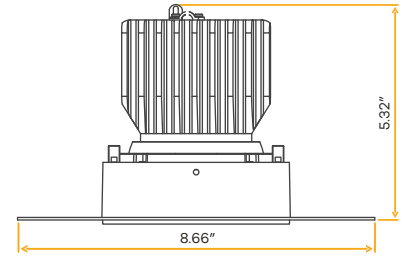

Lumens	1800/2700
Wattage	20/28W
Voltage	120/277V
CRI	90
Beam Angle	60° Clear (Default)
CCT	27, 30, 35, 41, 50k
Dimmable	Triac or 0-10V
Pack	12
IC rated-at	20W

Accessories

NC Plate	G-19982 (7)
Multi Light	G-95826 20W
Lens	G-25631 40°/G-25632 60°

- Selectable Color
- CRI 90+ True Colors
- Wet Location
- Air Tight
- Changing Lens
- Dimmable