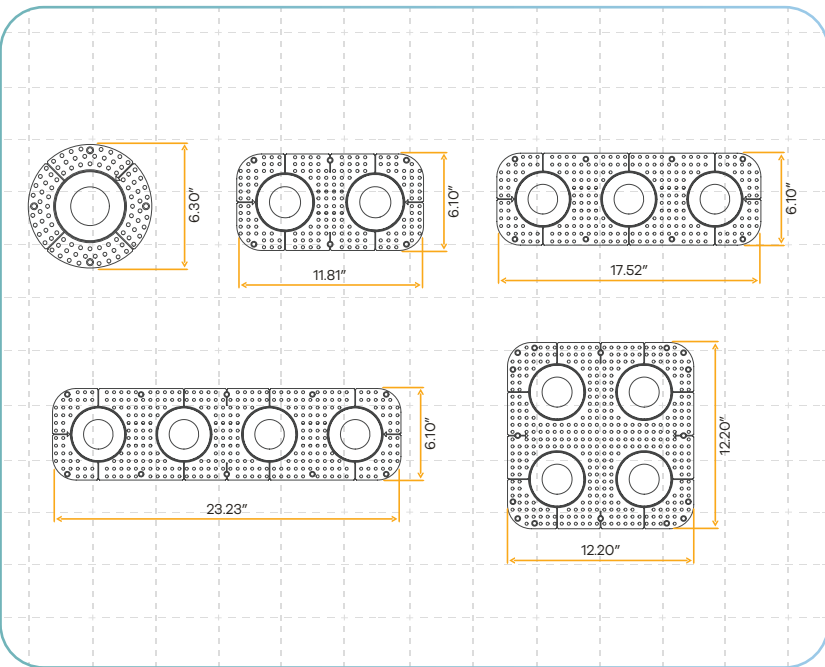

G-90002
 3.5/RD/2H/W/TL/MK
 Double Kit

G-90003
 3.5/RD/3H/W/TL/MK
 Triple Kit

G-90004
 3.5/RD/4H/W/TL/MK
 Quadruple Kit

G-90000
 3.5/RD/4H-SQ/W/TL/MK
 Square Kit

Style	Cut out	Plate	Pack
1 Head	3.85"	G-98800 (6)	24
2 Heads	3.74" X 9.45"	G-98817 (1)	36
3 Heads	3.74" X 15.16"	G-98817 (2)	36
4 Heads	3.74" X 20.87"	G-98817 (4)	24
4 Heads Square	9.45" X 9.45"	G-98818 (4)	12