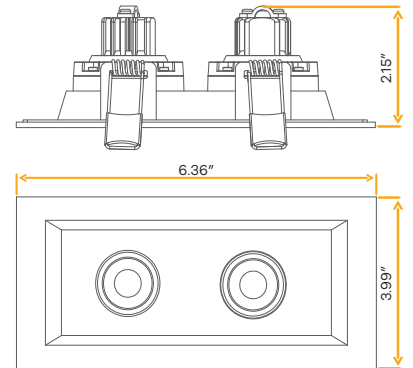

Saturn
2" Double Head Regress Multiple

2"

Cut Out: 2.70"-5.12"

G-48314

R2/10W/GR/M2/LED/5CCT

Lumens	900 (450 each head)
Wattage	10W
Voltage	120/277V
CRI	90
Beam Angle	40°
CCT	27, 30, 35, 41, 50k
Dimmable	Triac or 0-10V
Pack	18

- Selectable Color
- CRI 90° True Colors
- Wet Location
- Air Tight
- Dimmable
- IC Rated

Accessories

NC Plate G-48318 (0)