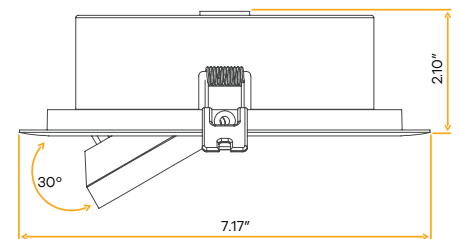

Horizon

6" Round Flat Gimbal

G-25260

R/6/FL/GBL/20W/5CCT

Lumens	1800
Wattage	20W
Voltage	120/277V
CRI	90>
Beam Angle	100°
CCT	27, 30, 35, 41, 50k
Dimmable	Triac or 0-10v
Pack	18

Accessories

NC Plate	G-98800 (9)
Multi Light	G-95826 20W