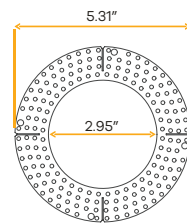

G-98411

TL/GF/2.95ID-5.31OD/RD