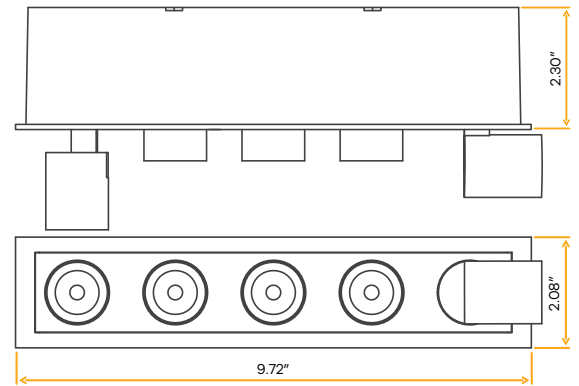

Lumens	980 (196 each head)
Wattage	15W
Voltage	120V
CRI	90
Beam Angle	40°
CCT	27, 30, 35, 41, 50k
Dimmable	Yes
Pack	18

- Selectable Color
- CRI 90° True Colors
- Wet Location
- Air Tight
- Dimmable
- IC Rated

Accessories

NC Plate G-21062 (3)