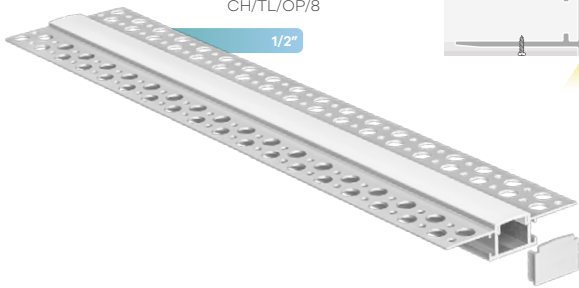

1/2" Aluminum Trimless Channel

1/2"

Pack: 2/12

G-96324

CH/TL/OP/8

1/2"

Accessories

Inside Corner