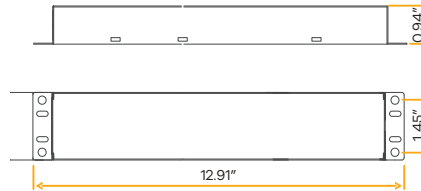

Accessories
Emergency LED Driver 25W

25W

G-95525

EM/120-347v /25w /170v DC/0-10

mA	3500mA
Voltage	120/347V
Illumination time	90 mins
Recharging time	24 hours
Pack	10
24" Test Button Included