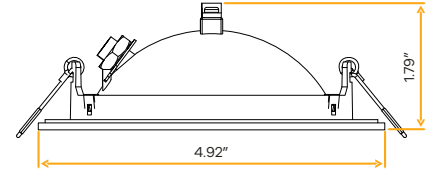

Lumens	1200
Wattage	13W
Voltage	120/277V
CRI	90>
Beam Angle	40° Clear (Default)
CCT	27, 30, 35, 41, 50k
Dimmable	Triac or 0-10V
Pack	18

Accessories

NC Plate	G-98800 (6)
Multi Light	G-95824 12W
Lens	G-01520 24°/G-01521 40°/G-01522 60°

- Selectable Color
- CRI 90+ True Colors
- Wet Location
- Air Tight
- Changing Lens
- Dimmable
- IC Rated