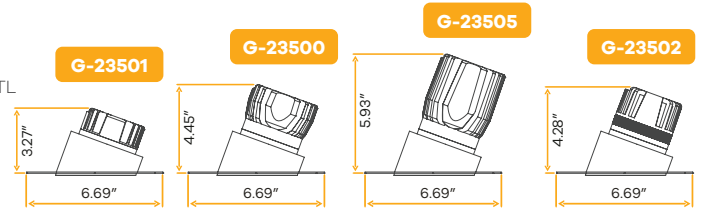

Style	Cut out	Plate	Pack
Wall Wash Round	4.25"	G-98800 (6)	24

Aster
3.5" Square Trimless Wall Wash Kit New Item

3.5"

G-23620
K3.5/SQ/WW/W/TL
White

G-23621
K3.5/SQ/WW/BL/TL
Black

Style	Cut out	Plate	Pack
Wall Wash Square	SQ 4.55" X 3.8" - RD 5.63"	G-98800 (9)	24