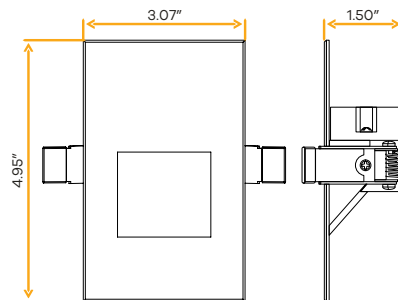

Eclipse Vertical Clip-In Steplight

Vertical

Cut Out: 2.50" X 2.50"

G-48220

ST/SW/V/CLP/LED/5CCT/WH

Lumens	200
Wattage	5W
Voltage	120V
CRI	90
Beam Angle	80°
CCT	27, 30, 35, 41, 50k
Dimmable	Triac
Pack	18

Accessories

NC Plate	G-98819
Multi Light	G-95823 5W

- Selectable Color
- CRI 90+ True Colors
- Wet Location
- Air Tight
- Dimmable
- IC Rated