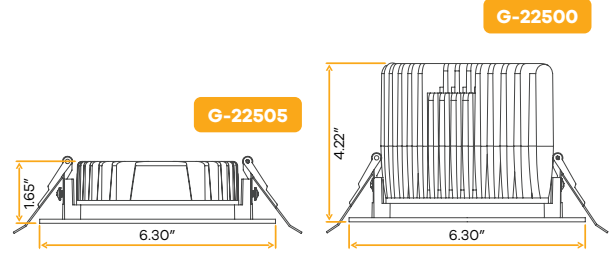

5"

Style	Cut out	Plate	Pack
Trimmed Square	5.10"	G-98800 (8)	24

Aster 5" Interchangeable Shallow Trims **New Item**

5"

Style	Cut out	Plate	Pack
Shallow	5.10"	G-98800 (8)	36

5"

Aster
5" Interchangeable Ultra Shallow Trims New Item