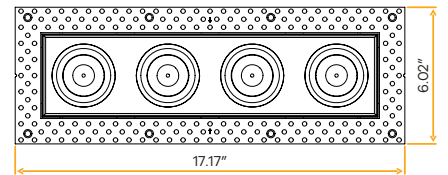

Lumens	4900/6800
Wattage	50/80W
Voltage	120/277V
CRI	90
Beam Angle	40°
CCT	27, 30, 35, 41, 50k
Dimmable	Triac or 0-10V
Pack	4
IC rated-at	50W