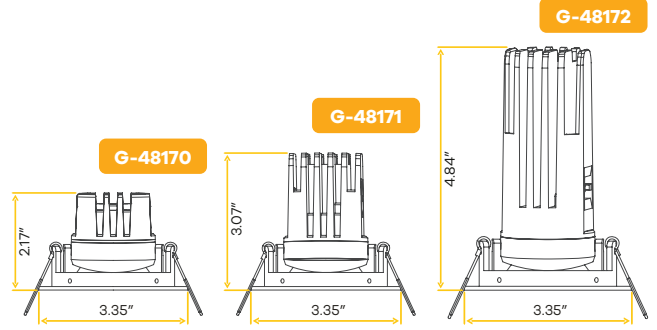

Aster 1" Interchangeable Adjustable Trims New Item

1"

Style	Cut out	Plate	Pack
Adjustable	2.95"	G-19969 (0)	36