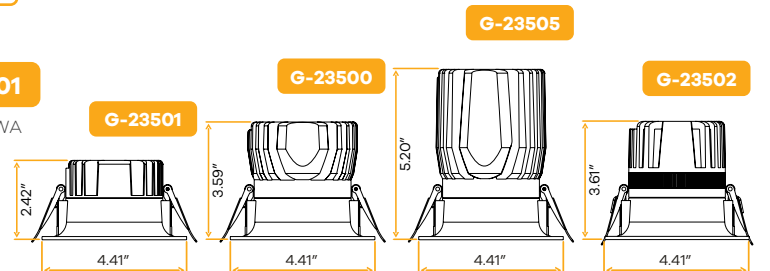

Aster 3.5" Interchangeable Wave Round New Item

3.5"

Style	Cut out	Plate	Pack
Wave	3.75"	G-98800 (5)	36