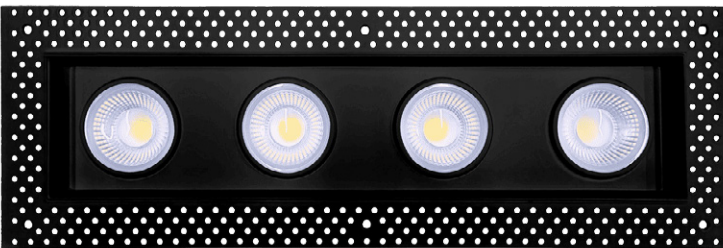

G-99324

SN112W/GR/M4/5CCT/TL/BK

Black