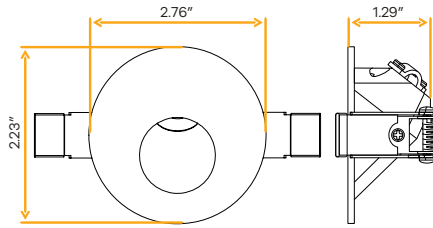

Eclipse Round Clip-In Steplight

Round

Cut Out: 2.36"

G-48200

ST/SW/RD/CLP/LED/5CCT/WH

Lumens	350
Wattage	5W
Voltage	120V
CRI	90
Beam Angle	36°
CCT	27, 30, 35, 41, 50k
Dimmable	Triac
Pack	18

Accessories

NC Plate	G-98819
Multi Light	G-95823 5W

- Selectable Color
- CRI 90+ True Colors
- Wet Location
- Air Tight
- Dimmable
- IC Rated