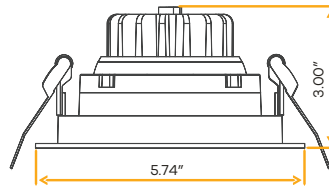

Lumens	1200
Wattage	14W
Voltage	120/277V
CRI	90
Beam Angle	40° Clear (Default)
CCT	27, 30, 35, 41, 50k
Dimmable	Triac or 0-10V
Pack	18

Accessories

NC Plate	G-98800 (7)
Multi Light	G-95825 14W
Lens	G-25631 40°/G-25632 60°

- Selectable Color
- CRI 90° True Colors
- Wet Location
- Air Tight
- Changing Lens
- Dimmable
- IC Rated