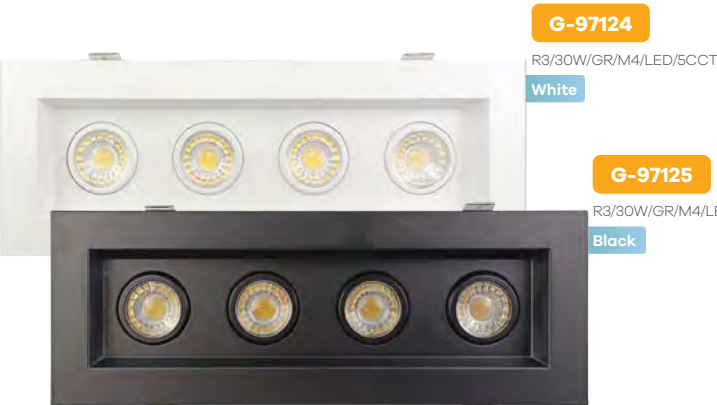

Saturn 3" Four Head Regress Multiple

3"

Cut Out: 3.5" x 12.5"

Lumens	2800 (700 each head)
Wattage	30W
Voltage	120/277V
CRI	90
Beam Angle	40° Clear (Default)
CCT	27, 30, 35, 41, 50k
Dimmable	Triac or 0-10V
Pack	6

- Selectable Color
- CRI 90° True Colors
- Wet Location
- Air Tight
- Changing Lens
- Dimmable
- IC Rated

Accessories

- NC Plate G-48449 (1)
- Lens G-01420 24°/G-01421 40°/G-01422 60°