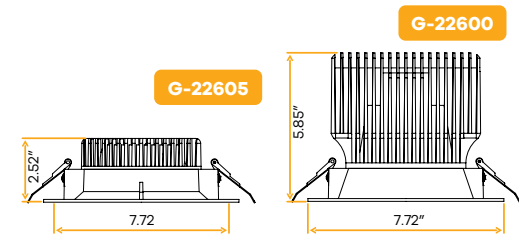

Aster
6" Interchangeable Trims Round

Style	Cut out	Plate	Pack
Trimmed Round	6.35"	G-98800 (9)	12

Aster
6" Interchangeable Trims Square

Style	Cut out	Plate	Pack
Trimmed Square	6.35"	G-98800 (9)	12

Aster
6" Shallow Round Trims **New Item**