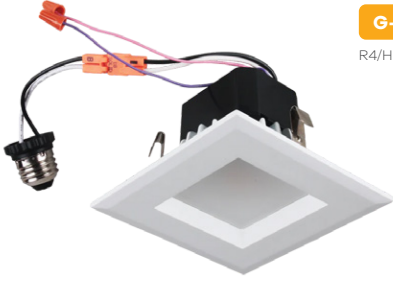

Space
4" HO Led Square Retrofit

4"

G-48774
R4/HO/14W/SQ/LED/5CCT

SELECTABLE COLOR TEMPERATURE

2700K - 3000K - 3500K - 4100K - 5000K

Lumens	1700
Wattage	14W
Voltage	120/277V
CRI	90
Beam Angle	100°
CCT	27, 30, 35, 41, 50k
Dimmable	Triac or 0-10V
Pack	12