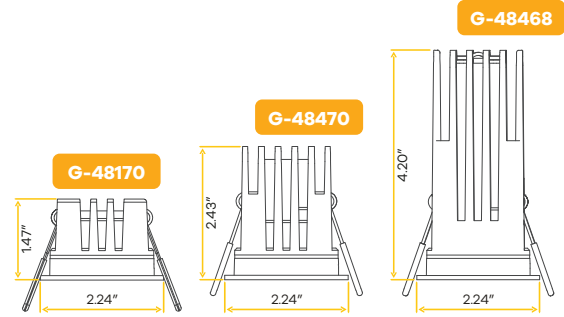

Style	Cut out	Plate	Pack
Trimmed	1.90"	G-98800 (2)	8/128

Aster
1" Interchangeable Shallow Trims New Item

Style	Cut out	Plate	Pack
Shallow	1.90"	G-98800 (2)	64

Aster
1" Interchangeable Wave Trims New Item