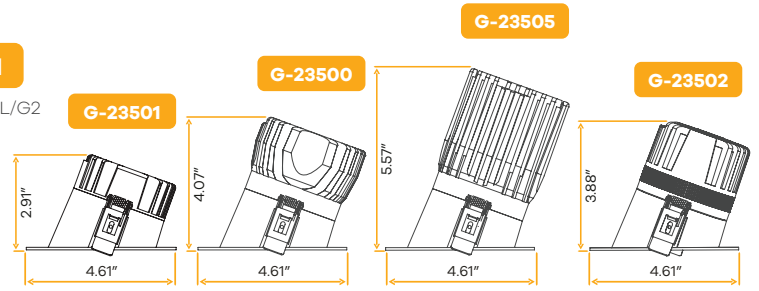

G-23551
T3.5/R/WW/BL/G2
Black

Style	Cut out	Plate	Pack
Wall Wash Round	3.75"	G-98800 (5)	36