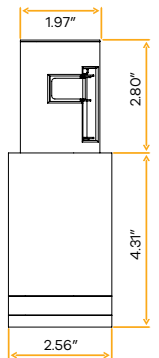

Jupiter
2.5" Recessed Mount J-Box New Item

2.5"

Cut Out: 2.00"

G-25050

CYD/25/RCM/JB

Style	Mounting	Plate	Pack
Junction Box	Recessed mount	G-98800 (2)	24

Jupiter
4" J-Box Mud Plate (2.5") New Item

2.5"