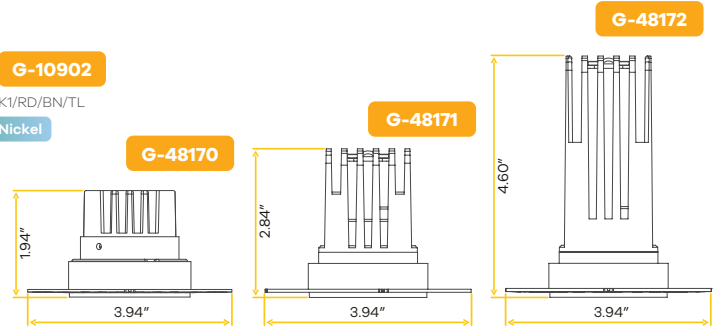

Style	Cut out	Plate	Pack
Wave	2.08"	G-98800 (2)	128

Aster 1" Interchangeable Adjustable Trims New Item

1"

Style	Cut out	Plate	Pack
Adjustable	2.95"	G-19969 (0)	36

Aster 1" Interchangeable Trimless Round

1"

Style	Cut out	Plate	Pack
Trimless Round	2.30"	G-98800 (3)	36

Aster 1" Interchangeable Trimless Square

1"

Style	Cut out	Plate	Pack
Trimless Square	Sq 2.72" / Rd 3.82"	G-98800 (6)	36

Aster 1" Interchangeable Round Millwork Trimless Kits