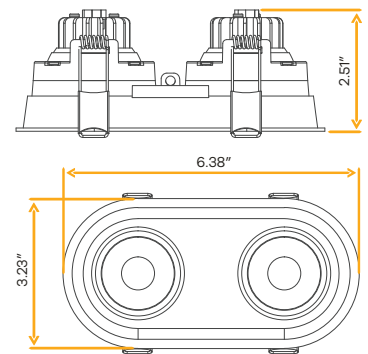

Lumens	1400
Wattage	15W
Voltage	120/277V
CRI	90
Beam Angle	40° Clear (Default)
CCT	27, 30, 35, 41, 50k
Dimmable	Triac or 0-10V
Pack	12

Accessories

NC Plate	G-98812 (1)
Lens	G-01420 24°/G-01421 40°/G-01422 60°

- Selectable Color
- CRI 90° True Colors
- Wet Location
- Air Tight
- Changing Lens
- Dimmable
- IC Rated