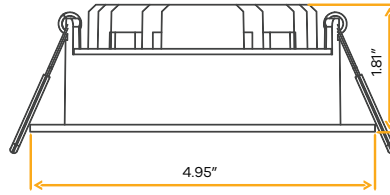

Regulus 4" Regress Slim HO

4"

Cut Out: 4.25"

G-22241

RS4/20W/3WS/R/LED/5CCT

Round

Lumens	1100/1550/2050
Wattage	10/15/20W
Voltage	120/277V
CRI	90
Beam Angle	100°
CCT	27, 30, 35, 41, 50k
Dimmable	Triac or 0-10V
Pack	18
IC rated-at	10/15W

Color Covers

Black G-48460 T/RL/4/R/CV/BK	Bronze G-22041 T/RL/4/R/CV/BZ	Brushed Nickel G-22042 T/RL/4/R/CV/BN	Brushed Brass G-22043 T/RL/4/R/CV/BB	Brushed Copper G-22044 T/RL/4/R/CV/BC

5 Selectable Color
90° CRI 90° True Colors
Wet Location
Dimmable

Accessories

NC Plate	G-98800 (6)