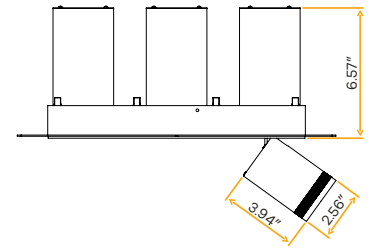

G-32533

PL/3/M3/36W/5CCT/BK/TL

Black

Lumens	2800 (930 each head)
Wattage	36W
Voltage	120/277V
CRI	90>
Beam Angle	20°-55°
CCT	27, 30, 35, 41, 50k
Dimmable	Triac or 0-10V
Pack	6

- Selectable Color
- CRI 90+ True Colors
- Wet Location
- Air Tight
- Adjustable Beam Angle
- Dimmable
- IC Rated

Accessories

NC Plate G-98816 (2)