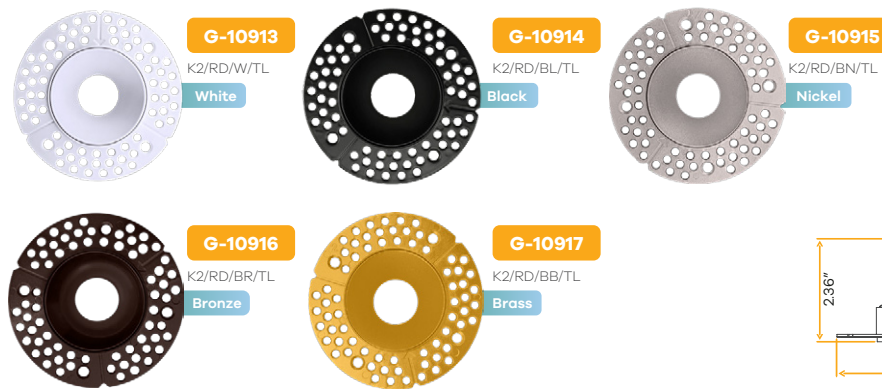

Aster
2" Interchangeable Wave Trims New Item

2"

Style	Cut out	Plate	Pack
Wave	2.55"	G-98800 (3)	64

Aster
2" Interchangeable Adjustable Trims New Item

2"

Style	Cut out	Plate	Pack
Adjustable	3.15"	G-98800 (4)	36

Aster
2" Interchangeable Round Millwork Trimless Kits

2"

Style	Cut out	Pack
Millwork	2.76"	64

Aster

2" Interchangeable Square Millwork Trimless Kits

New Item

Style	Cut out	Pack
Millwork	3.07"	36

Aster

2" Interchangeable Trimless Round

Style	Cut out	Plate	Pack
Trimless Round	2.80"	G-98800 (4)	36

Aster

2" Interchangeable Trimless Square

Style	Cut out	Plate	Pack
Trimless Square	Sq 3.10" Rd 4.32"	G-19969 (1)	36