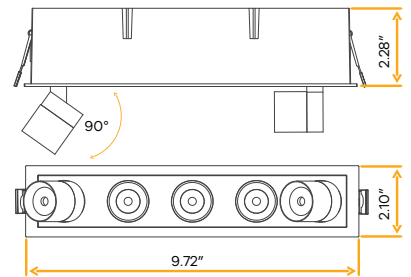

Lumens	1000 (200 each head)
Wattage	15W
Voltage	120V
CRI	90
Beam Angle	40°
CCT	27, 30, 35, 41, 50k
Dimmable	Triac
Pack	18

- Selectable Color
- CRI 90° True Colors
- Damp Location
- Air Tight
- Dimmable
- IC Rated

Accessories

NC Plate G-21062 (3)