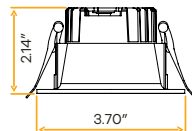

G-20731
T3/R/BL/WA
Black

G-96012