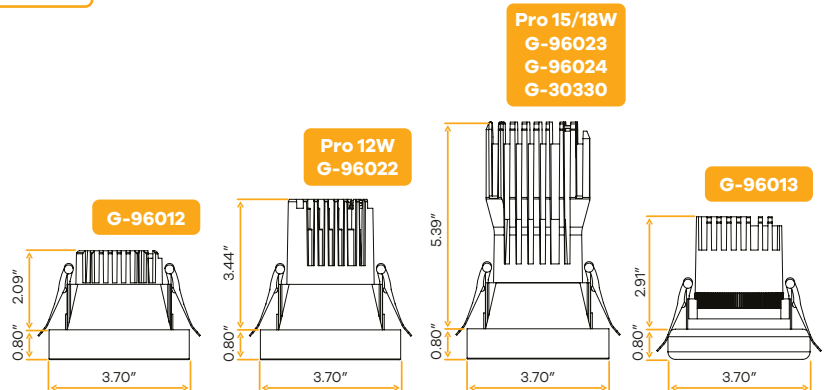

Aster
3" Interchangeable Drop Lens Trim New Item

Style	Cut out	Plate	Pack
Drop lens	2.95"	G-98800 (4)	36