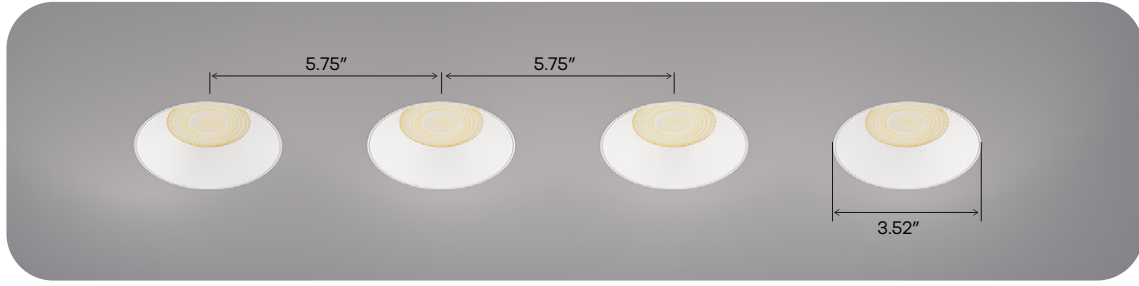

Aster
3.5" Interchangeable Square Millwork Trimless Kits New Item

3.5"

Style	Cut out	Pack
Square Millwork	3.80"	36

Aster
3.5" Interchangeable Trimless Round

Style	Cut out	Plate	Pack
Trimless Round	3.85"	G-98800 (6)	24

Aster
3.5" Interchangeable Trimless Square

Style	Cut out	Plate	Pack
Trimless Square	Sq 3.77" / Rd 5.35"	G-98800 (8)	24

Aster
3.5" Multi Head Interchangeable Trimless Kits

3.5"

Round options

G-23530
 K3.5/RD/W/TL
 Single Kit