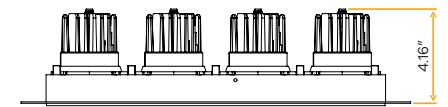

Lumens	4900/6800
Wattage	50/80W
Voltage	120/277V
CRI	90
Beam Angle	40°
CCT	27, 30, 35, 41, 50k
Dimmable	Triac or 0-10V
Pack	4
IC rated-at	50W