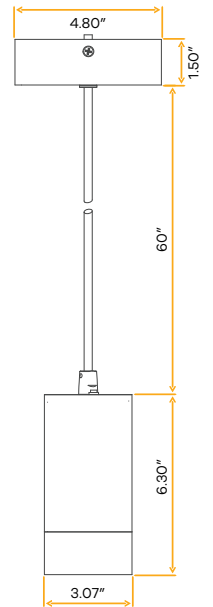

Jupiter
3" Surface Mount Pendant

Style	Mounting	Pack
Pendant	4" J-Box	8/128