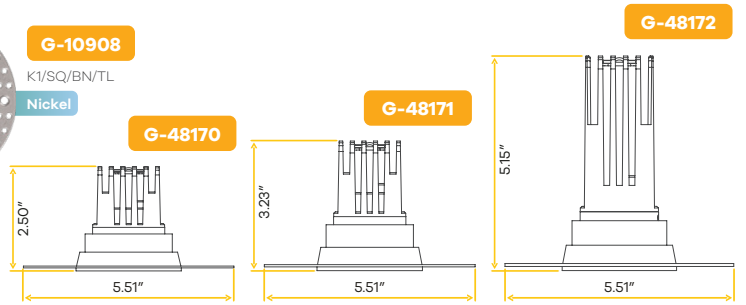

Style	Cut out	Plate	Pack
Wave	2.08"	G-98800 (2)	128

Aster 1" Interchangeable Adjustable Trims New Item

1"

Style	Cut out	Plate	Pack
Adjustable	2.95"	G-19969 (0)	36

Aster 1" Interchangeable Trimless Round

1"

Style	Cut out	Plate	Pack
Trimless Round	2.30"	G-98800 (3)	36

Aster 1" Interchangeable Trimless Square

1"

Style	Cut out	Plate	Pack
Trimless Square	Sq 2.72" / Rd 3.82"	G-98800 (6)	36

Aster 1" Interchangeable Round Millwork Trimless Kits