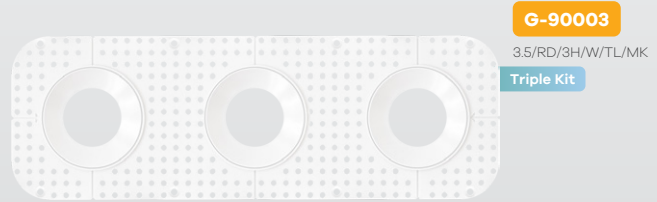

G-90002
3.5/RD/2H/W/TL/MK
Double Kit

G-90003
3.5/RD/3H/W/TL/MK
Triple Kit