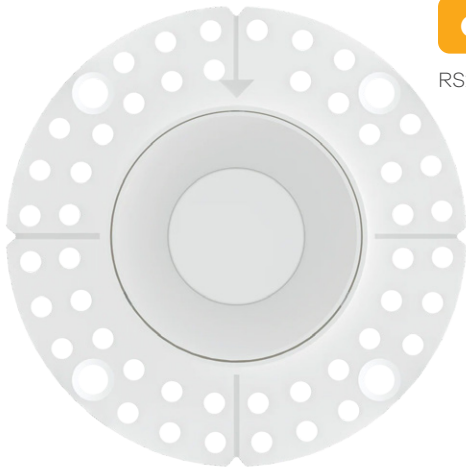

Accessories

NC Plate	G-98800 (9)
Multi Light	G-95824 10W / G-95825 18W

- Selectable Color
- CRI 90° True Colors
- Wet Location
- Air Tight
- Dimmable
- IC Rated

Regulus
2" Round Trimless Regress Slim

2"

Cut Out: 2.28"