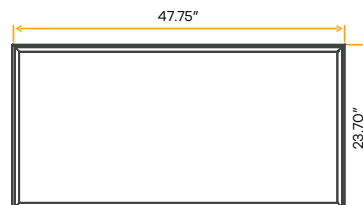

Voltage	120/277V
CRI	80
Beam Angle	120°
CCT	30, 35, 41, 50, 65k
Dimmable	0-10V
Pack	6

- Selectable Color
- CRI 80+ True Colors
- Damp Location
- Dimmable