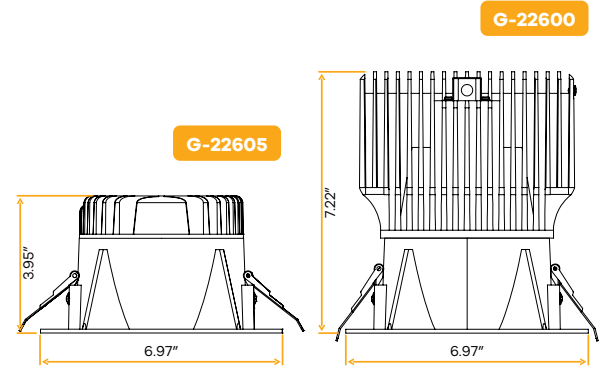

Aster
6" Interchangeable Trims Square

Style	Cut out	Plate	Pack
Trimmed Square	6.35"	G-98800 (9)	12