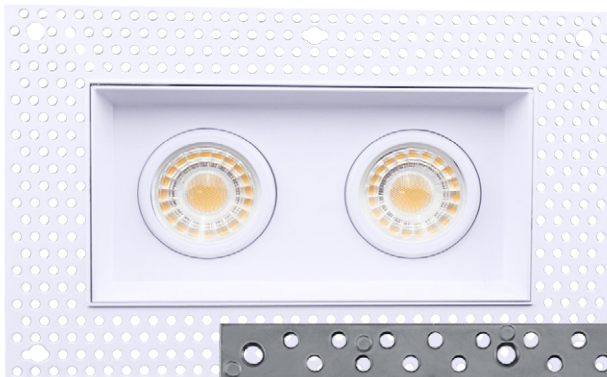

Saturn
3" Double Head Trimless Regress Multiple

G-95621

R3/15W/GR/LED/M2/TL/5CCT

White