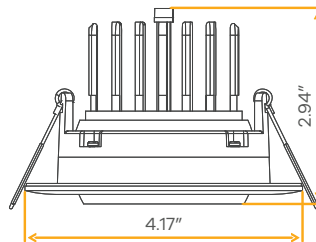

Lumens	1400
Wattage	14W
Voltage	120/277V
CRI	90
Beam Angle	60° Clear (Default)
CCT	27, 30, 35, 41, 50k
Dimmable	Triac or 0-10V
Pack	18

Accessories

NC Plate	G-98800 (5)
Multi Light	G-95825 14W
Lens	G-25621 40°/G-25622 60°

- Selectable Color
- CRI 90° True Colors
- Wet Location
- Air Tight
- Changing Lens
- Dimmable
- IC Rated

JA8
TITLE 24

ETL
US