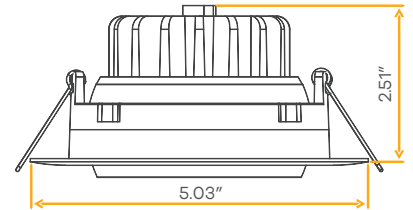

G-20005

R4/14W/GR/BB/LED/5CCT
120/277V Triac/0-10

Brushed Brass

Lumens	1200
Wattage	14W
Voltage	120V
CRI	90
Beam Angle	40° Clear (Default)
CCT	27, 30, 35, 41, 50k
Dimmable	Yes
Pack	18

Accessories

NC Plate	G-98800 (6)
Multi Light	G-95825 14W
Lens	G-25631 40°/G-25632 60°

- Selectable Color
- CRI 90+ True Colors
- Wet Location
- Air Tight
- Changing Lens
- Dimmable
- IC Rated