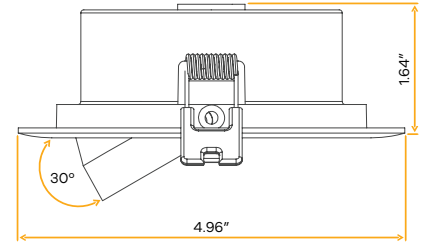

- Selectable Color
- CRI 90+ True Colors
- Wet Location
- Air Tight
- Dimmable

Accessories

- NC Plate G-98800 (7)
- Multi Light G-95825 15W / G-95826 20W

Horizon

4" Round Flat Gimbal

G-25240

R/4/FL/GBL/10W/5CCT