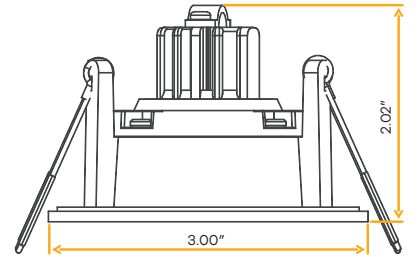

G-20083

R2/5W/GSR/LED/5CCT B

Black

Lumens	400
Wattage	5W
Voltage	120V
CRI	90
Beam Angle	40°
CCT	27, 30, 35, 41, 50k
Dimmable	Yes
Pack	18

Accessories

NC Plate	G-98800 (3)
Multi Light	G-95823 5W

- Selectable Color
- CRI 90° True Colors
- Wet Location
- Air Tight
- Dimmable
- IC Rated