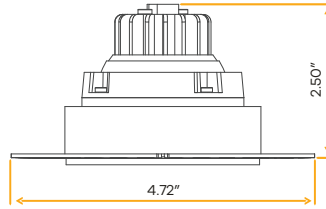

Saturn 2" Trimless Gimbal White

2"

Cut Out: 3.10"

G-24020

R2/8W/GR/LED/TL/5CCT-G2

White

Lumens	800
Wattage	8W
Voltage	120/277V
CRI	90>
Beam Angle	40°
CCT	27, 30, 35, 41, 50k
Dimmable	Triac Or 0-10V
Pack	18

- Selectable Color
- CRI 90+ True Colors
- Wet Location
- Air Tight
- Dimmable
- IC Rated

JA8
TITLE 24

Accessories

NC Plate G-98800 (4)