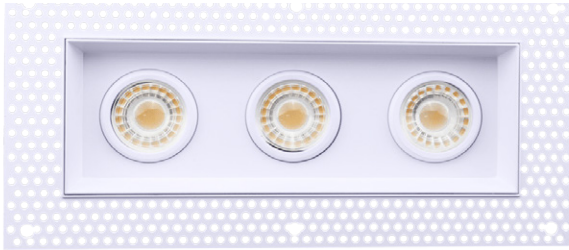

Saturn 3" Triple Head Trimless Regress Multiple

3"

Cut Out: 3.35" X 9.45"

G-95622

R3/23W/GR/LED/M3/TL/5CCT

White