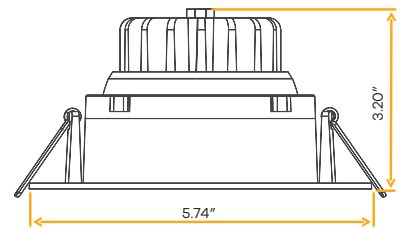

Lumens	1100
Wattage	14W
Voltage	120V
CRI	90
Beam Angle	40° Clear (Default)
CCT	27, 30, 35, 41, 50k
Dimmable	Yes
Pack	18

Accessories

- NC Plate G-98800 (7)
- Multi Light G-95825 14W
- Lens G-25631 40°/G-25632 60°

- Selectable Color
- CRI 90° True Colors
- Wet Location
- Air Tight
- Changing Lens
- Dimmable
- IC Rated