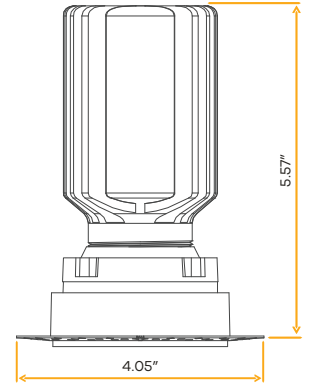

Accessories

NC Plate G-98800 (4)

Saturn
2" HO Trimless Gimbal

2"

Cut Out: 2.94"

G-48431

R2/12W/GR/LED/TL/5CCT/BK

Black