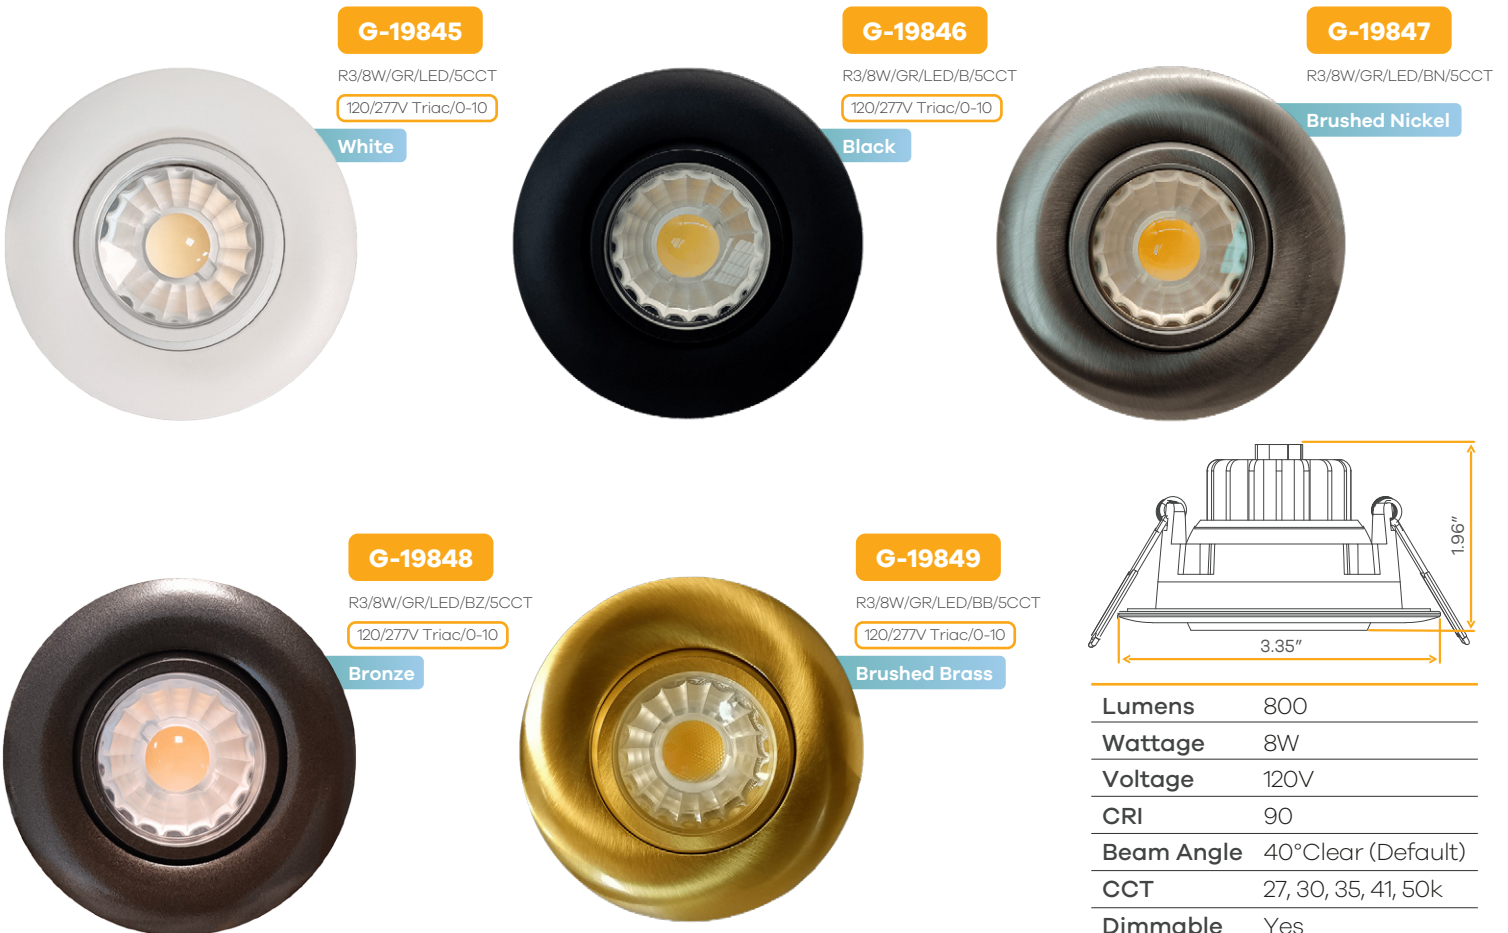

Saturn 3" Flushed Gimbal

3"

Cut Out: 2.75"

Lumens	800
Wattage	8W
Voltage	120V
CRI	90
Beam Angle	40° Clear (Default)
CCT	27, 30, 35, 41, 50k
Dimmable	Yes
Pack	18

Accessories

NC Plate	G-98800 (3)
Multi Light	G-95823 8W
Lens	G-01420 24°/G-01421 40°/G-01422 60°

- Selectable Color
- CRI 90+ True Colors
- Wet Location
- Air Tight
- Changing Lens
- Dimmable
- IC Rated