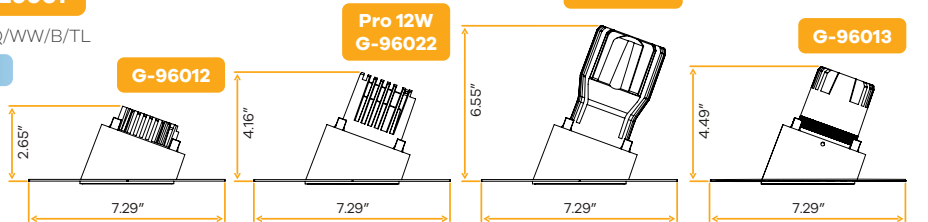

3"

Style	Cut out	Plate	Pack
Wall wash trimless square	RD 4.72" SQ 3.36"	G-98800 (8)	36

Aster
3" Interchangeable 3/4" Drop Trims

Style	Cut out	Plate	Pack
Drop trim 3/4"	2.95"	G-98800 (4)	36

Aster
3" Interchangeable 2" Drop Trims