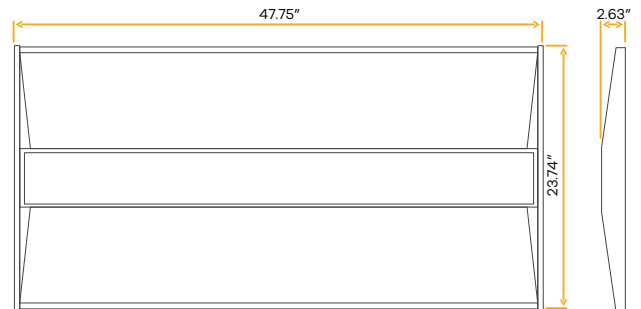

- Selectable Color
- CRI 80+ True Colors
- Damp Location
- Dimmable

Neptune 2x4 Focused Troffer Fixture

2x4

G-98228

F/2X4/70W/FT/WS3/5CCT

G-98229-EM

F/2X4/70W/FT/WS3/5CCT/EM

Lumens	5580/6950/7925
Wattage	50/60/70W
Voltage	120/277V
CRI	80
Beam Angle	120°
CCT	30, 35, 41, 50, 65k
Dimmable	0-10V
UGR	14
Pack	1