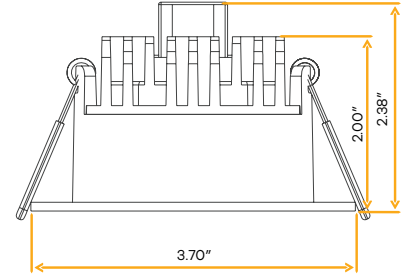

Color Covers

Black	Bronze	Brushed Nickel	Brushed Brass	Brushed Copper
G-22030 T/RL/3/R/CV/BK	G-22031 T/RL/3/R/CV/BZ	G-22032 T/RL/3/R/CV/BN	G-22033 T/RL/3/R/CV/BB	G-22034 T/RL/3/R/CV/BC

5 Selectable Color
90° CRI 90° True Colors
Wet Location
Air Tight
Dimmable

Lumens	750/1050
Wattage	10/15W
Voltage	120/277V
CRI	90
Beam Angle	100°
CCT	27, 30, 35, 41, 50k
Dimmable	Triac or 0-10V
Pack	18
IC rated-at	10W

Accessories

NC Plate G-98800 (4)
Multi Light G-95824 10W / G-95825 14W