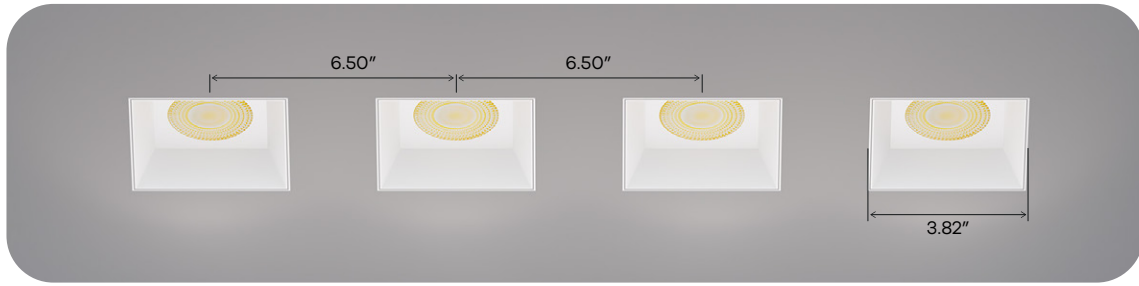

Aster 4" Interchangeable Trimless Square

4"

Style	Cut out	Plate	Pack
Trimless Square	Sq 4.80" / Rd 6.75"	G-98800 (8)	36

Aster 4" Multi Head Interchangeable Trimless Kits

4"

Round options

Style	Cut out	Plate	Pack
1 Head	4.25"	G-98800 (6)	36
2 Heads	4.19" X 10.75"	G-98817 (1)	36
3 Heads	4.19" X 17.30"	G-98817 (3)	36
4 Heads	4.19" X 23.86"	G-98817 (5)	24
4 Heads Square	10.75" X 10.75"	G-98818 (4)	12