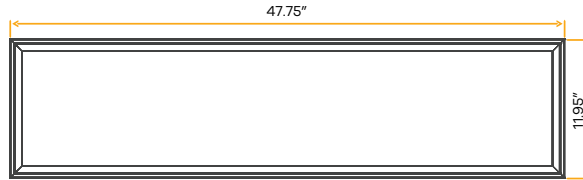

Lumens	2600/3900/5200
Wattage	20/30/40W
Voltage	120/277V
CRI	80
Beam Angle	120°
CCT	30, 35, 41, 50, 65k
Dimmable	0-10V
Pack	6

- Selectable Color
- CRI 80+ True Colors
- Damp Location
- Dimmable