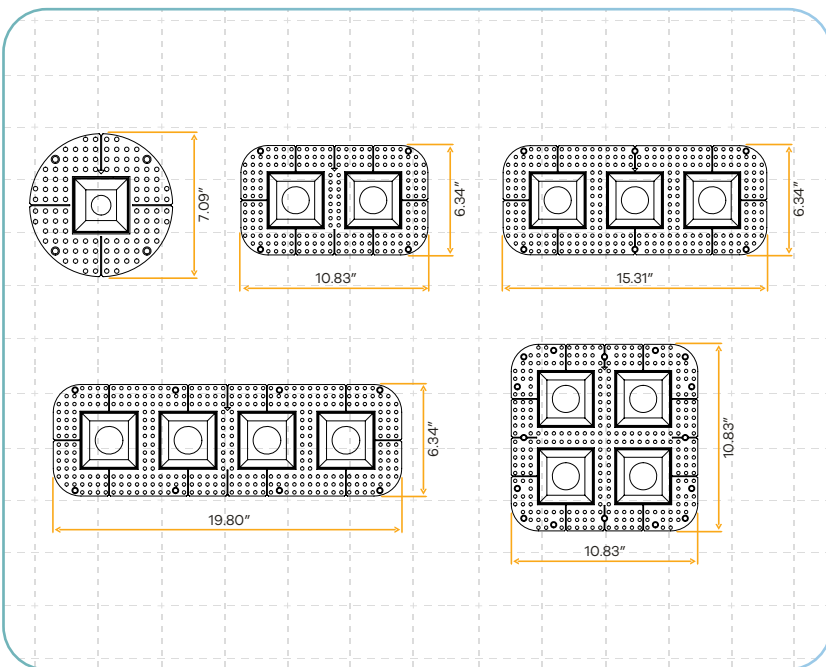

Square options

Style	Cut out	Plate	Pack
1 Head	SQ 3.35" X 3.35" RD 4.73"	G-98800 (8)	36
2 Heads	3.36" X 7.86"	G-98817 (0)	12
3 Heads	3.35" X 12.32"	G-48449 (1)	12
4 Heads	3.35" X 16.81"	G-98817 (3)	12
4 Heads Square	7.83" X 7.83"	G-98818 (3)	12