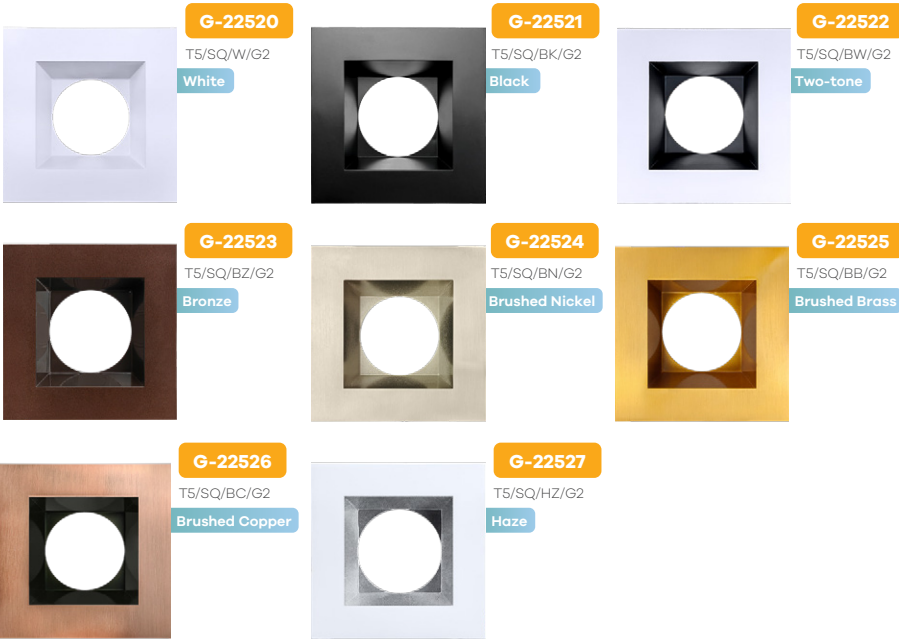

Aster 5" Interchangeable Trims Square

5"

Style	Cut out	Plate	Pack
Trimmed Square	5.10"	G-98800 (8)	24