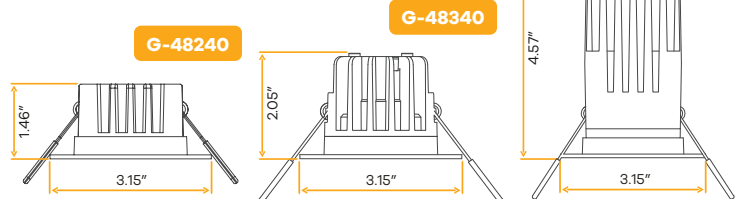

Aster
2" Interchangeable Ultra Shallow Trims New Item

Style	Cut out	Plate	Pack
Ultra Shallow	2.50"	G-98800 (3)	64