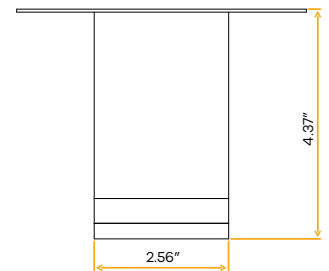

Style	Mounting	Pack
Surface mount	4" J-Box	36