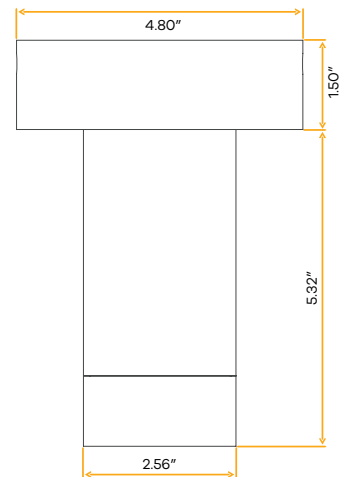

Style	Mounting	Pack
Canopy	4" J-Box	36