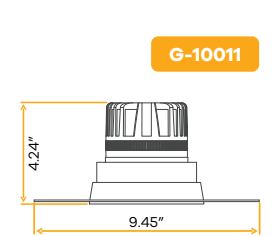

Aster 4" Interchangeable Trimless Square

4"

Style	Cut out	Plate	Pack
Trimless Square	Sq 4.80" / Rd 6.75"	G-98800 (8)	36

Aster 4" Multi Head Interchangeable Trimless Kits

4"

Round options

Style	Cut out	Plate	Pack
1 Head	4.25"	G-98800 (6)	36
2 Heads	4.19" X 10.75"	G-98817 (1)	36
3 Heads	4.19" X 17.30"	G-98817 (3)	36
4 Heads	4.19" X 23.86"	G-98817 (5)	24
4 Heads Square	10.75" X 10.75"	G-98818 (4)	12