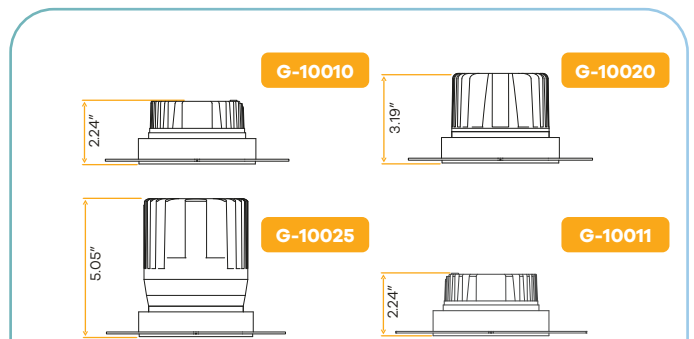

Aster 4" Interchangeable Trimless Square

4"

Style	Cut out	Plate	Pack
Trimless Square	Sq 4.80" / Rd 6.75"	G-98800 (8)	36

Aster 4" Multi Head Interchangeable Trimless Kits

4"

Round options

Style	Cut out	Plate	Pack
1 Head	4.25"	G-98800 (6)	36
2 Heads	4.19" X 10.75"	G-98817 (1)	36
3 Heads	4.19" X 17.30"	G-98817 (3)	36
4 Heads	4.19" X 23.86"	G-98817 (5)	24
4 Heads Square	10.75" X 10.75"	G-98818 (4)	12