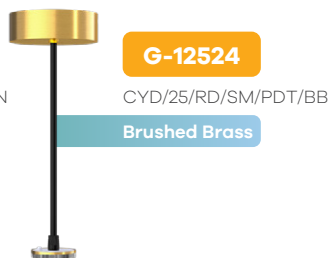

Jupiter
2.5" Conduit Mount Canopy New Item

2.5"

Style	Mounting	Pack
Canopy	Conduit mount	18

Jupiter
2.5" Surface Mount Pendant New Item

2.5"

Style	Mounting	Pack
Pendant	4" J-Box	18

Jupiter
2.5" Recessed Mount Pendant New Item