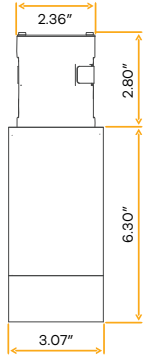

Jupiter
Recessed Mount Junction Box

3"

G-05229
CYD/3/RCM/JB

Style	Cut out	Plate	Pack
Junction Box	2.36"	G-98800 (3)	36

Jupiter
3" Surface Mount Canopy

3"

G-05320
CYD/3/RD/SM/WH
White

G-05420
CYD/3/RD/SM/BK
Black