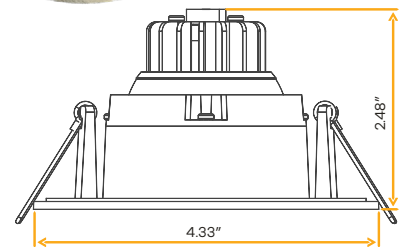

Saturn
3" Regress Gimbal

Lumens	750
Wattage	8W
Voltage	120/277V
CRI	90
Beam Angle	40° Clear (Default)
CCT	27, 30, 35, 41, 50k
Dimmable	Triac or 0-10V
Pack	18

Accessories

NC Plate	G-98800 (5)
Multi Light	G-95823 8W
Lens	G-01420 24°/G-01421 40°/G-01422 60°

- Selectable Color
- CRI 90+ True Colors
- Wet Location
- Air Tight
- Changing Lens
- Dimmable
- IC Rated