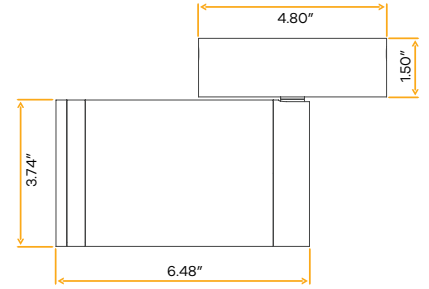

Jupiter
3.7" J-Box Mud Plate (3.7") New Item

3.7"

G-37051
 CYD/37/TL/MP

Style	Mounting	Pack
Surface mount	4" J-Box	36

Jupiter
3.7" Recessed Mount Monopoint New Item

3.7"

Style	Mounting	Pack
Monopoint	Surface mount	24