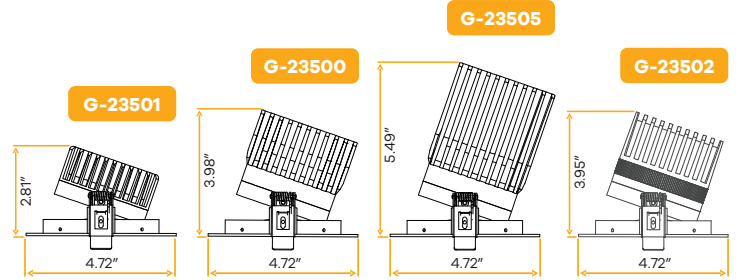

Aster
3.5" Interchangeable Adjustable Trims New Item

3.5"

Style	Cut out	Plate	Pack
Adjustable	4.15"	G-98800 (6)	36