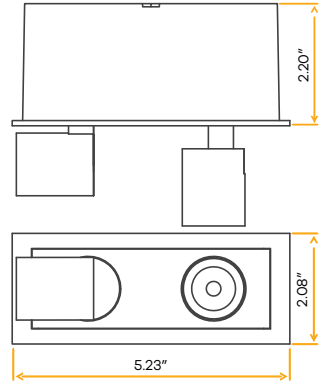

G-21066

DP2/M2/6W/5CCT/BK

Black

Lumens	400 (200 each head)
Wattage	6W
Voltage	120V
CRI	90
Beam Angle	40°
CCT	27, 30, 35, 41, 50k
Dimmable	Yes
Pack	18

- Selectable Color
- CRI 90° True Colors
- Wet Location
- Air Tight
- Dimmable
- IC Rated

Accessories

NC Plate G-21062 (1)