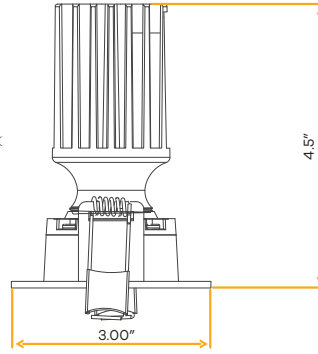

Saturn
2" HO Regress Gimbal

Lumens	700/1100
Wattage	8W/14W
Voltage	120/277V
CRI	90
Beam Angle	60° Clear (Default)
CCT	27, 30, 35, 41, 50k
Dimmable	Triac or 0-10V
Pack	18
IC rated-at	8W

Accessories

NC Plate	G-98800 (3)
Multi Light	G-95823 8W / G-95825 14W
Lens	G-25600 24°/G-25601 40°/G-25602 60°

- Selectable Color
- CRI 90+ True Colors
- Wet Location
- Air Tight
- Dimmable
- IC Rated