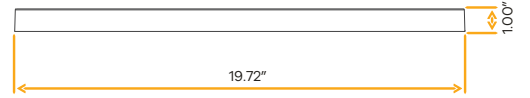

Lumens	3000
Wattage	30W
Voltage	120/227V
CRI	90>
Beam Angle	120°
CCT	30, 35, 41, 50, 65k
Dimmable	Triac or 0-10V
Pack	5

Black Covers

Black

G-12200
AC20/CV/BK

- Selectable Color
- CRI 90+ True Colors
- Wet Location
- Dimmable