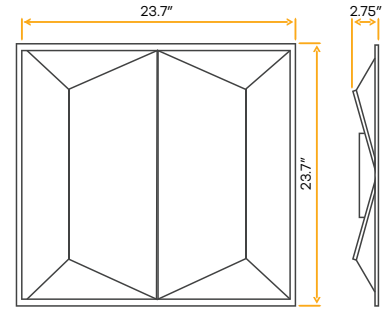

Neptune 2x2 Butterfly Troffer Fixture

G-98424

F/2X2/50W/BRT/3WS/5CCT

G-98425-EM

F/2X2/50W/BRT/3WS/5CCT/EM

Lumens	3750/3900/5350
Wattage	30/40/50W
Voltage	120/277V
CRI	80
Beam Angle	120°
CCT	30, 35, 41, 50, 65k
Dimmable	0-10V
UGR	14
Pack	2