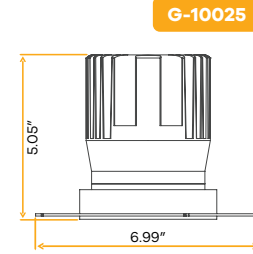

Aster 4" Interchangeable Trimless Round

4"

Style	Cut out	Plate	Pack
Trimless Round	4.25"	G-98800 (6)	36