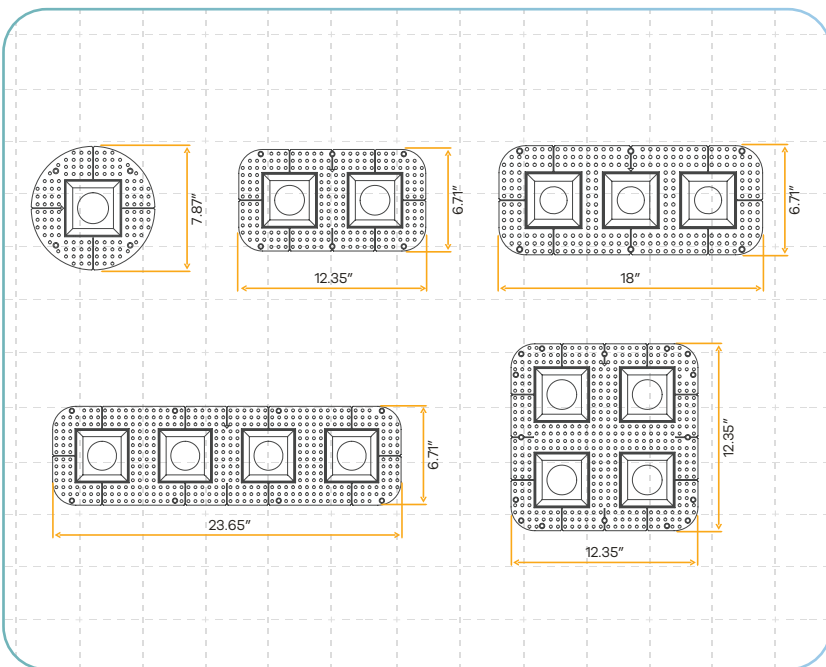

Square options

Style	Cut out	Plate	Pack
1 Head	Sq 3.77" / Rd 5.35"	G-98800 (8)	24
2 Heads	3.72" X 9.37"	G-48448 (1)	12
3 Heads	3.72" X 15.02"	G-98817 (2)	12
4 Heads	3.74" X 20.69"	G-98817 (4)	6
4 Heads Square	9.39" X 9.39"	G-98818 (4)	6