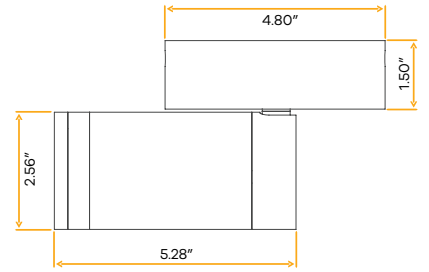

G-25051

25/CYD/25/TL/MP

Style	Mounting	Pack
Surface mount	4" J-Box	36

Jupiter
2.5" Surface Mount Monopoint New Item

2.5"

Style	Mounting	Pack
Monopoint	Surface mount	24

Jupiter
2.5" Recessed Mount Monopoint New Item