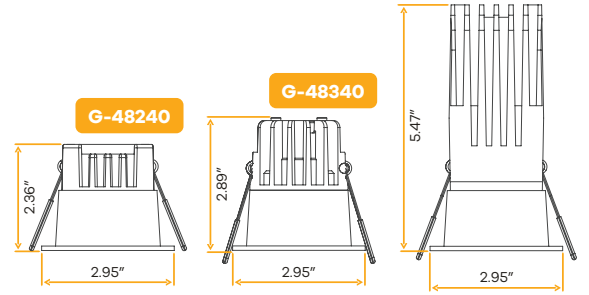

Aster
2" Interchangeable Narrow Trims New Item

Style	Cut out	Plate	Pack
Narrow	2.55"	G-98800 (3)	64