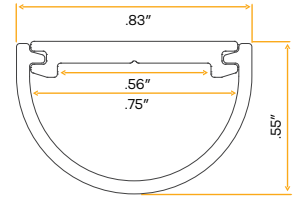

Tape Light Channels & Accesories

1/2" Aluminum Surface Mount Rounded Cover, Flat Channel

New Item

G-96315

CH/SM/5/RD-OP/8