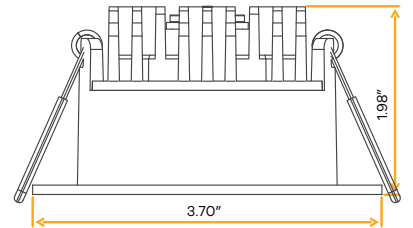

Color Covers

Black

G-22030
T/RL/3/R/CV/BK

Bronze

G-22031
T/RL/3/R/CV/BZ

Brushed Nickel

G-22032
T/RL/3/R/CV/BN

Brushed Brass

G-22033
T/RL/3/R/CV/BB

Brushed Copper

G-22034
T/RL/3/R/CV/BC

Black

G-22130 **Square**
T/RL/3/SQ/CV/BK

Lumens	750
Wattage	10W
Voltage	120/277V
CRI	90
Beam Angle	100°
CCT	27, 30, 35, 41, 50k
Dimmable	Triac or 0-10V
Pack	18

Accessories

NC Plate	G-98800 (4)
Multi Light	G-95824 10W