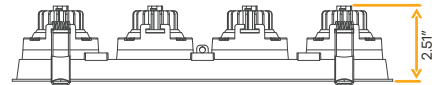

G-23314

R3/30W/GR/OVL/M4/LED/5CCT/BK

Black

Lumens	2800
Wattage	30W
Voltage	120/277V
CRI	90
Beam Angle	40° Clear (Default)
CCT	27, 30, 35, 41, 50k
Dimmable	Triac or 0-10V
Pack	6

- Selectable Color
- CRI 90+ True Colors
- Wet Location
- Air Tight
- Changing Lens
- Dimmable
- IC Rated

Accessories

NC Plate G-98812 (3)

Lens G-01420 24°/G-01421 40°/G-01422 60°