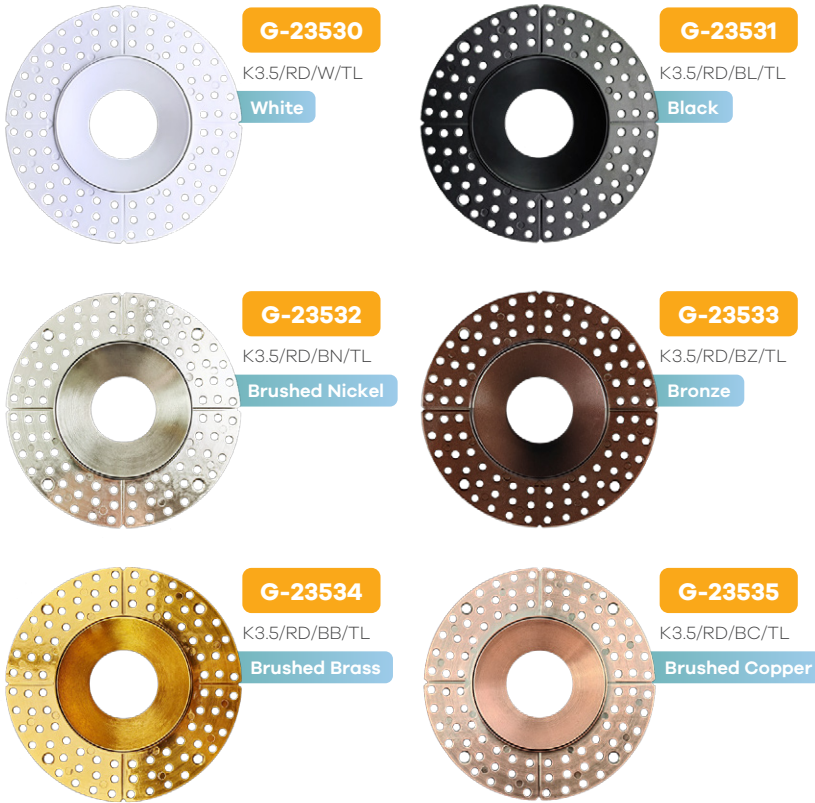

Aster
3.5" Interchangeable Trimless Round

Style	Cut out	Plate	Pack
Trimless Round	3.85"	G-98800 (6)	24