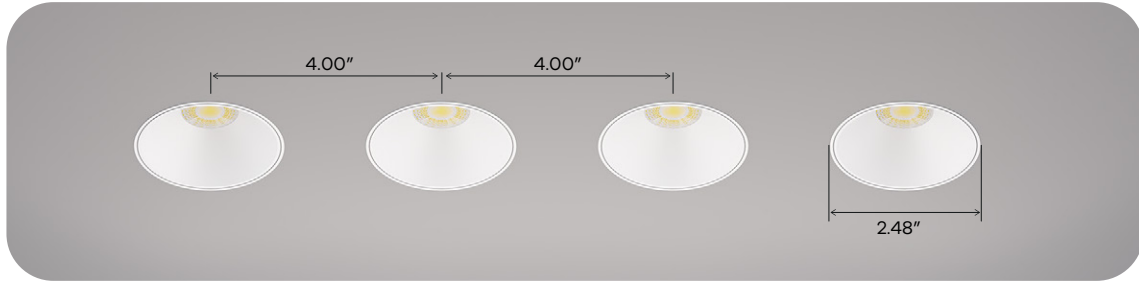

Aster
2" Interchangeable Round Millwork Trimless Kits

2"

Style	Cut out	Pack
Millwork	2.76"	64

Aster

2" Interchangeable Square Millwork Trimless Kits

New Item

Style	Cut out	Pack
Millwork	3.07"	36

Aster

2" Interchangeable Trimless Round

Style	Cut out	Plate	Pack
Trimless Round	2.80"	G-98800 (4)	36

Aster

2" Interchangeable Trimless Square

Style	Cut out	Plate	Pack
Trimless Square	Sq 3.10" Rd 4.32"	G-19969 (1)	36

* White trimless square option have diferent values. Check product specifications sheet.

Aster 2" Multi Head Interchangeable Trimless Kits

2"

Round options

G-48242
G-20213

G-48240

2.36"

G-48241