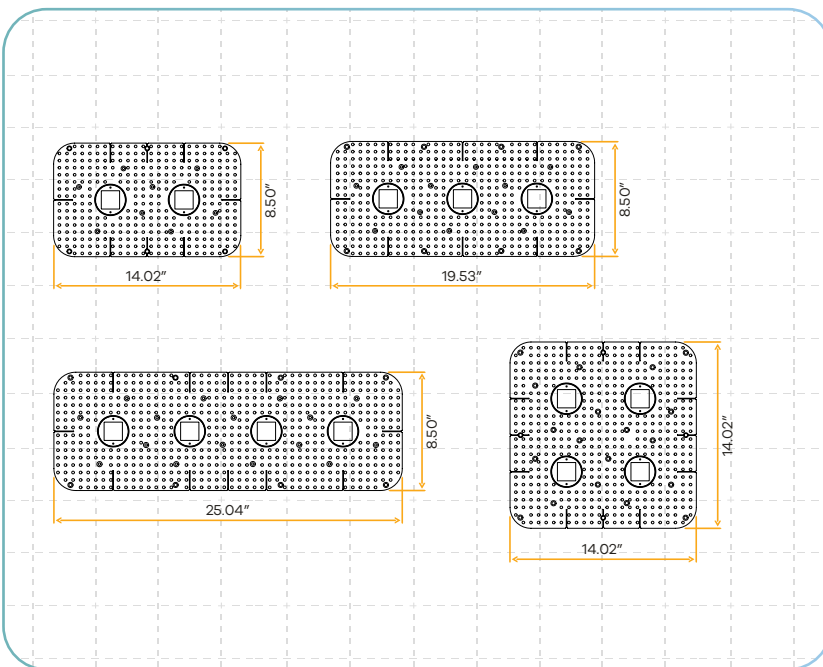

Style	Cut out	Plate	Pack
2 Heads	5.75" X 11.26"	G-98824 (0)	36
3 Heads	5.75" X 16.77"	G-98824 (1)	36
4 Heads	5.75" X 22.28"	G-98824 (2)	36
4 Heads Square	11.26" X 11.26"	G-98818 (6)	12