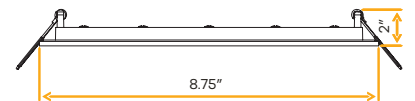

Star 8" Square Flushed Slim

G-20229

S8/30W/SQ/LED/5CCT

Lumens	2800
Wattage	30W
Voltage	120/277V
CRI	90+
Beam Angle	100°
CCT	27, 30, 35, 41, 50k
Dimmable	Triac or 0-10V
Pack	18