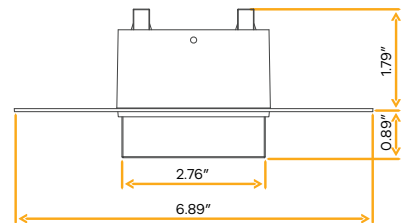

Moon
4" Square Trimless Drop Lens

4"

Cut Out: Sq 3.23" - Rd 4.40"

Lumens	1200/1700
Wattage	15W/20W
Voltage	120/277V
CRI	90
Beam Angle	130°
CCT	27, 30, 35, 41, 50k
Dimmable	Triac or 0-10V
Pack	18
IC rated-at 15W	

- Selectable Color
- CRI 90+ True Colors
- Wet Location
- Air Tight
- Dimmable

Accessories

- NC Plate G-98800 (7)
- Multi Light G-95825 15W / G-95826 20W