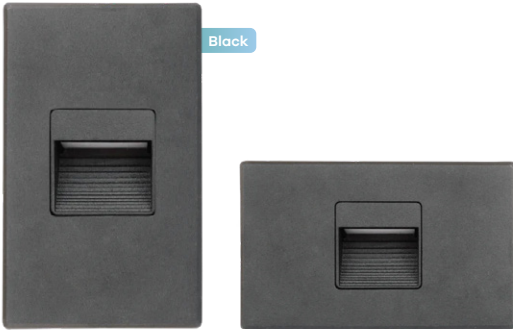

Led Universal Step Light

G-20019

30k Warm White

ST/2W/V/H/LED/30k B

G-20021

50k Super White

ST/2W/V/H/LED/50k B

Lumens	125
Wattage	2W
Voltage	120V
CRI	90
Dimmable	No
Pack	18