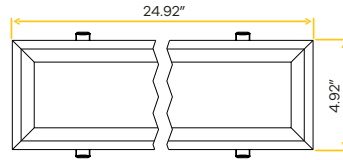

Lumens	3400
Wattage	40W
Voltage	120/277V
CRI	90
Beam Angle	120°
CCT	27, 30, 35, 41, 50k
Dimmable	Triac or 0-10V
Pack	6

- Selectable Color
- CRI 90+ True Colors
- Wet Location
- Air Tight
- Dimmable
- IC Rated