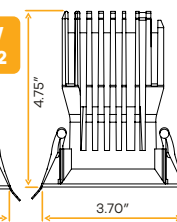

**Pro 15/18W
G-96023
G-96024
G-30330**