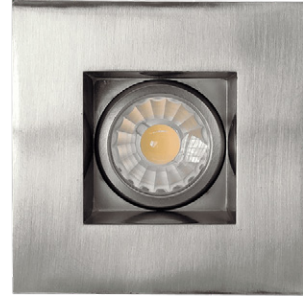

G-48364

R3/8W/GSR/LED/BN/SCCT

Brushed Nickel