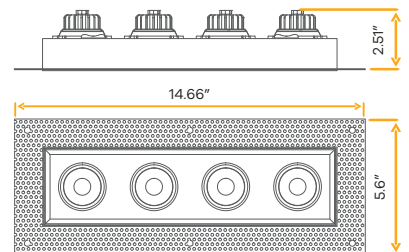

White

G-97127

R3/30W/GR/M4/LED/TL/5CCT BK

Black

Lumens	2800 (700 each head)
Wattage	30W
Voltage	120/277V
CRI	90
Beam Angle	40° Clear (Default)
CCT	27, 30, 35, 41, 50k
Dimmable	Triac or 0-10V
Pack	6

Accessories