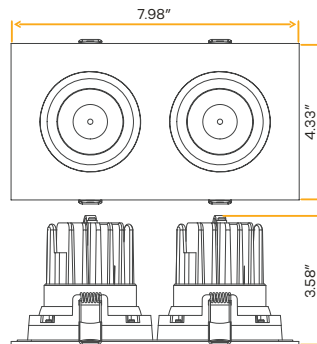

Lumens	2600/3600
Wattage	27/40W
Voltage	120/277V
CRI	90>
Beam Angle	40° Clear (Default)
CCT	27, 30, 35, 41, 50k
Dimmable	Triac or 0-10V
Pack	12
IC Rated-at	27W

Accessories

NC Plate	G-98822 (0)
Clear	G-98825 24°/G-98826 40°/G-98827 60°
Reflector	G-98828 30°/G-98829 40°

- Selectable Color
- CRI 90+ True Colors
- Wet Location
- Air Tight
- Changing Lens
- Dimmable