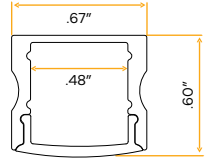

Tape Light Channels & Accesories

1/2" Deep Aluminum Surface Mount Channel

1/2"

Pack: 10/90

G-96330

CH/SM/.5x.5/OP/8