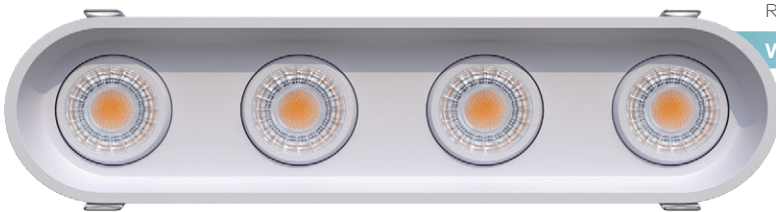

Accessories

NC Plate G-98812 (2)

Lens G-01420 24°/G-01421 40°/G-01422 60°

Ellipse

3" Oval Four Head Multiple New Item

3"

Cut Out: 3.00" X 12.44" Oval

G-23304