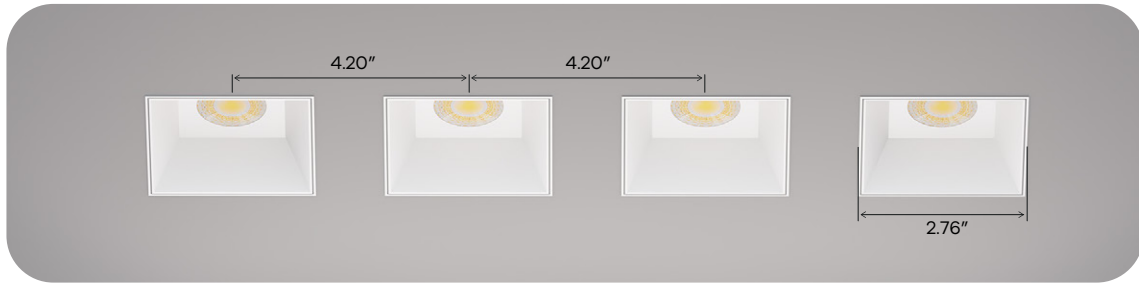

Aster
2" Multi Head Interchangeable Trimless Kits

2"