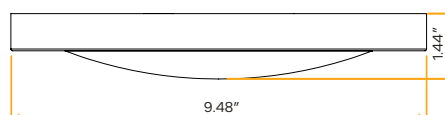

Lumens	1875
Wattage	27W
Voltage	120V
CRI	90>
Beam Angle	120°
CCT	27, 30, 35, 41, 50k
Dimmable	Yes
Pack	10