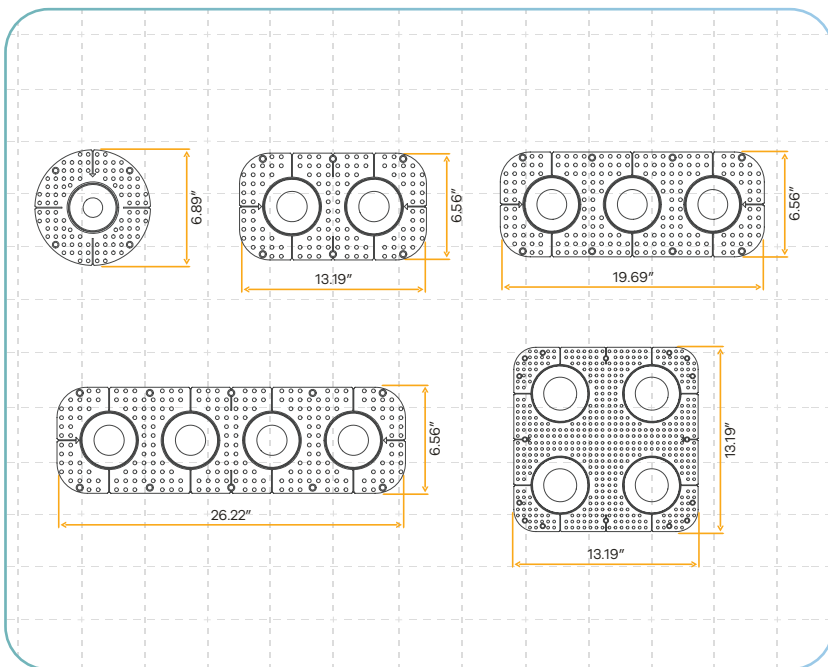

Aster 4" Interchangeable Trimless Square

4"

Style	Cut out	Plate	Pack
Trimless Square	Sq 4.80" / Rd 6.75"	G-98800 (8)	36

Aster 4" Multi Head Interchangeable Trimless Kits

4"

Round options

Style	Cut out	Plate	Pack
1 Head	4.25"	G-98800 (6)	36
2 Heads	4.19" X 10.75"	G-98817 (1)	36
3 Heads	4.19" X 17.30"	G-98817 (3)	36
4 Heads	4.19" X 23.86"	G-98817 (5)	24
4 Heads Square	10.75" X 10.75"	G-98818 (4)	12