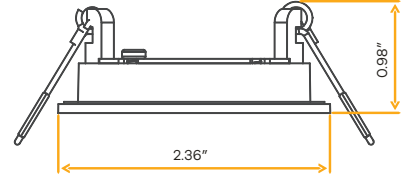

Accessories

NC Plate	G-98800 (7)
Multi Light	G-95825 14W

2"

Cut Out: 2.08"

Star
2" Round Flushed Slim

G-20219

S2/5W/R/LED/5CCT

Color Covers