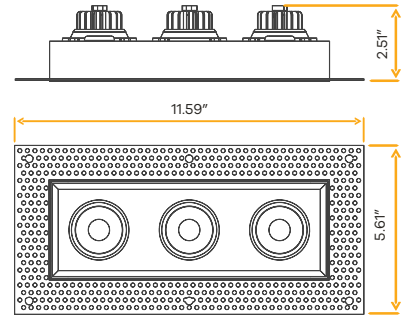

3"

Cut Out: 3.35" X 9.45"

G-95622

R3/23W/GR/LED/M3/TL/5CCT

White

G-95722

R3/23W/GR/LED/M3/TL/5CCT B

Black