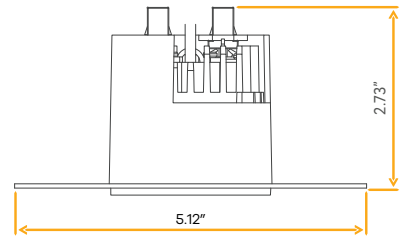

Accessories

NC Plate	G-98800 (6)
Multi Light	G-95825 14W

Regulus
3" Square Trimless Regress Slim

3"

Cut Out: SQ 2.45" RD 3.24"

G-96821

RS3/10W/SQ/LED/TL/5CCT

Lumens	750	Beam Angle	100°
Wattage	10W	CCT	27, 30, 35, 41, 50k
Voltage	120/277V	Dimmable	Triac or 0-10V
CRI	90	Pack	18