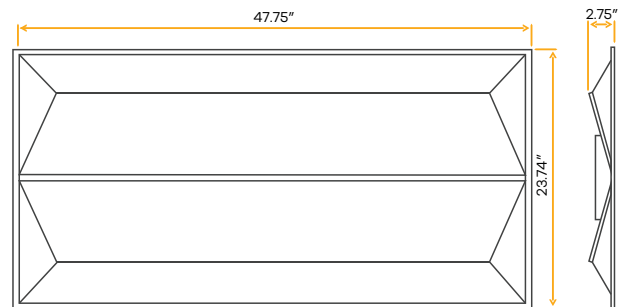

- Selectable Color
- CRI 80+ True Colors
- Damp Location
- Dimmable

Neptune 2x4 Butterfly Troffer Fixture

2x4

G-98426

F/2X4/72W/BRT/3WS/5CCT

G-98427-EM

F/2X4/72W/BRT/3WS/5CCT/EM

Lumens	5775/6850/7400
Wattage	50/60/72W
Voltage	120/277V
CRI	80
Beam Angle	120°
CCT	30, 35, 41, 50, 65k
Dimmable	0-10V
UGR	14
Pack	1