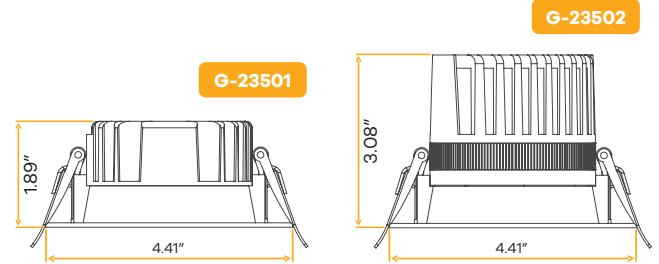

3.5"

Style	Cut out	Plate	Pack
Narrow	3.75"	G-98800 (5)	36

Aster 3.5" Interchangeable Shallow Trims New Item

3.5"

Style	Cut out	Plate	Pack
Shallow	3.75"	G-98800 (5)	36

Aster 3.5" Interchangeable Ultra Shallow Trims New Item