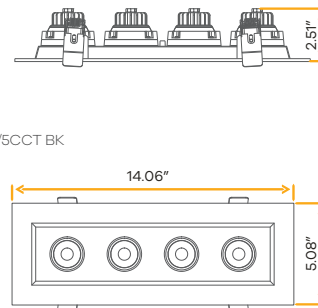

Saturn 3" Four Head Regress Multiple

3"

Cut Out: 3.5" x 12.5"

Lumens	2800 (700 each head)
Wattage	30W
Voltage	120/277V
CRI	90
Beam Angle	40° Clear (Default)
CCT	27, 30, 35, 41, 50k
Dimmable	Triac or 0-10V
Pack	6

- Selectable Color
- CRI 90° True Colors
- Wet Location
- Air Tight
- Changing Lens
- Dimmable
- IC Rated

Accessories

- NC Plate G-48449 (1)
- Lens G-01420 24°/G-01421 40°/G-01422 60°