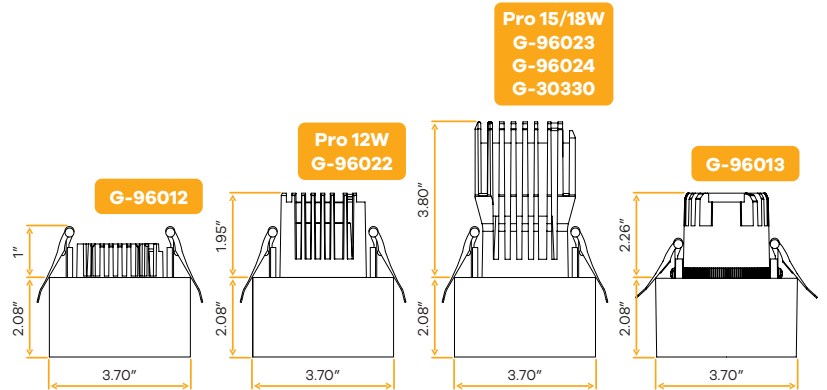

3"

Style	Cut out	Plate	Pack
Wall wash trimless square	RD 4.72" SQ 3.36"	G-98800 (8)	36

Aster
3" Interchangeable 3/4" Drop Trims

Style	Cut out	Plate	Pack
Drop trim 3/4"	2.95"	G-98800 (4)	36

Aster
3" Interchangeable 2" Drop Trims