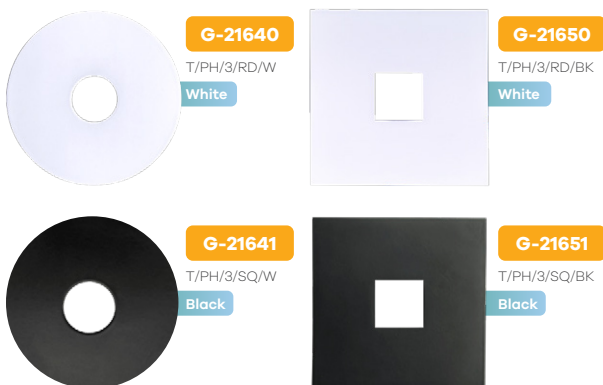

- Selectable Color
- CRI 90+ True Colors
- Wet Location
- Air Tight
- Adjustable Beam Angle
- Dimmable
- IC Rated

Accessories	
Multi Light	G-95824 9W

Aster
3" Interchangeable Trims

Aster
3" Interchangeable Pinhole Trims