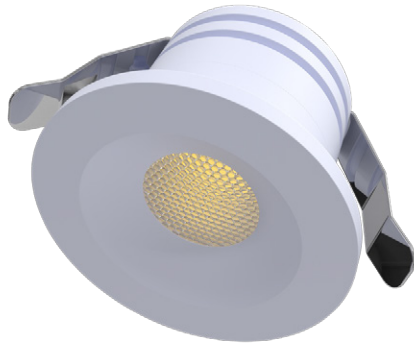

1"

Cut Out: 0.98"

Stellar
1" White Puck Light New Item

G-00100 22k Amber

PUCK/1/2W/24V/22K/WT

G-00101 27k Soft White

PUCK/1/2W/24V/27K/WT

G-00102 30k Warm White