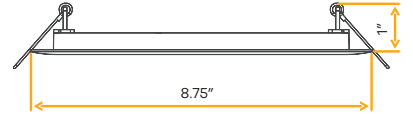

8"

Cut Out: 8.25"

G-20224

S8/30W/R/LED/5CCT

Lumens	2800
Wattage	30W
Voltage	120/277V
CRI	90+
Beam Angle	100°
CCT	27, 30, 35, 41, 50k
Dimmable	Triac or 0-10V
Pack	18

Accessories

NC Plate G-19982 (8)

Star 12" Round Flushed Slim