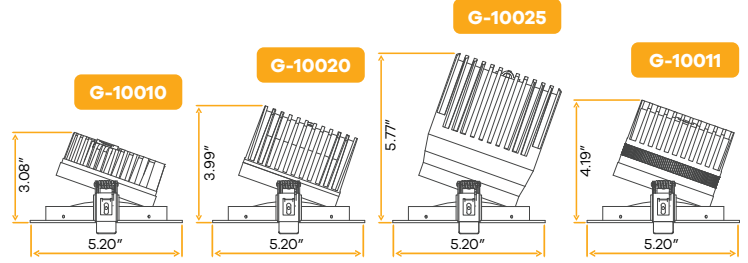

Aster

4" Interchangeable Adjustable Trims New Item

Style	Cut out	Plate	Pack
Adjustable	4.65"	G-98800 (7)	36