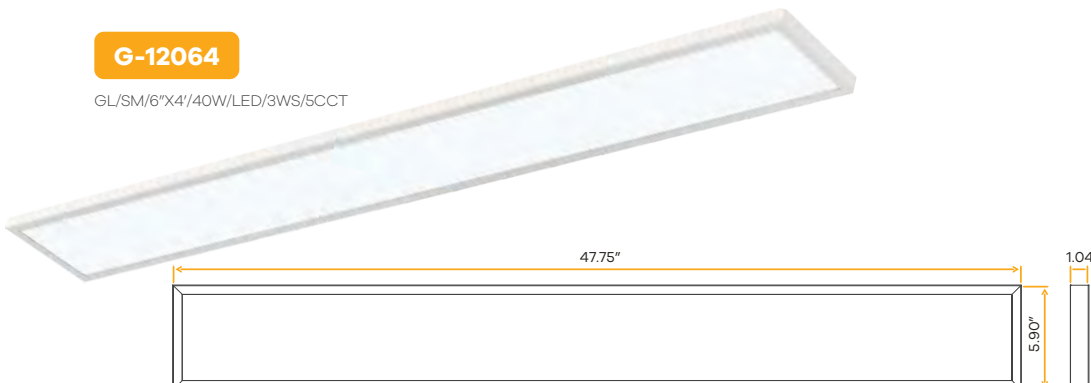

Glawre' 6"X4' Surface Mount Fixture

6"X4'

G-12064

GL/SM/6"X4'/40W/LED/3WS/5CCT

Lumens	2200/3300/4400
Wattage	20/30/40W
Voltage	120/277V
CRI	80
Beam Angle	120°
CCT	30, 35, 41, 50, 65k
Dimmable	Triac or 0-10V
Pack	4