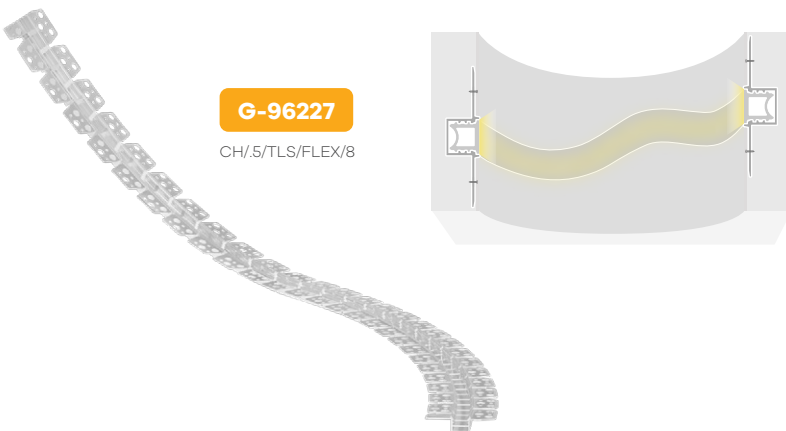

1/2" Aluminum Recessed Channel

1/2"

Pack: 2/18

G-96227
CH/5/TLS/FLEX/8'