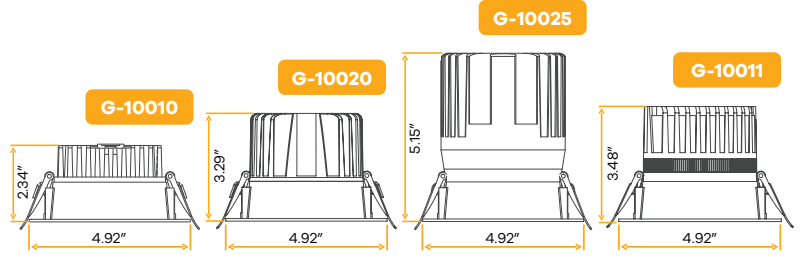

Aster 4" Interchangeable Trims

4"

Style	Cut out	Plate	Pack
Trimmed	4.25"	G-98800 (6)	36