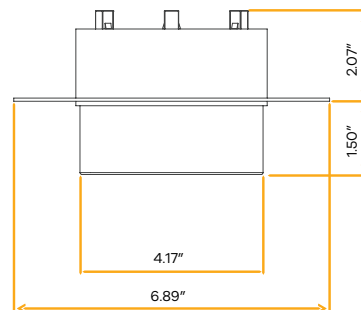

Moon
4" Round Trimless Drop Lens

Lumens	1200/1700
Wattage	15W/20W
Voltage	120/277V
CRI	90
Beam Angle	130°
CCT	27, 30, 35, 41, 50k
Dimmable	Triac or 0-10V
Pack	18
IC rated-at	15W

- Selectable Color
- CRI 90° True Colors
- Wet Location
- Air Tight
- Dimmable

Accessories

NC Plate	G-98800 (6)
Multi Light	G-95825 15W / G-95826 20W