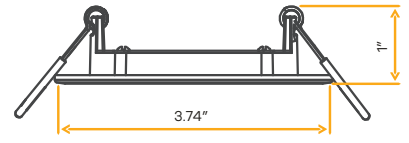

JA8
 TITLE 24

Accessories

NC Plate	G-98800 (2)
Multi Light	G-95823 5W

Star
3" Round Flushed Slim

G-20220

S3/8W/R/LED/5CCT

Color Covers

Black G-48370 T3/RD/CV/BK	Brushed Nickel G-48371 T3/RD/CV/BN	Bronze G-48372 T3/RD/CV/BZ	Brushed Brass G-48382 T3/RD/CV/BB	Red G-23730 T3/RD/CV/RD
Orange G-23731 T3/RD/CV/OG	Yellow G-23732 T3/RD/CV/YL	Green G-23733 T3/RD/CV/GN	Blue G-23734 T3/RD/CV/BLU	Rose Blush G-23735 T3/R/COVER/ROSE