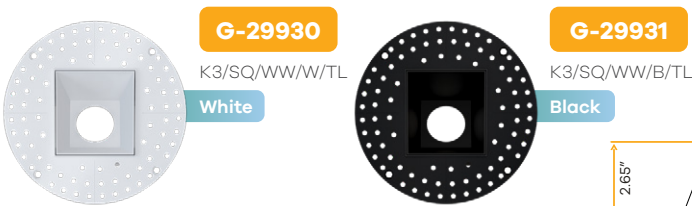

3"

Style	Cut out	Plate	Pack
Wall wash trimless square	RD 4.72" SQ 3.36"	G-98800 (8)	36

Aster
3" Interchangeable 3/4" Drop Trims

Style	Cut out	Plate	Pack
Drop trim 3/4"	2.95"	G-98800 (4)	36

Aster
3" Interchangeable 2" Drop Trims