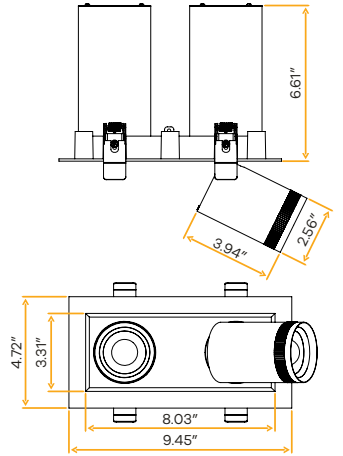

Pulsar
3" Double Head Retractable Multiple New Item

3"

Cut Out: 4.10" X 8.15"

G-32502

PL/3/M2/24W/5CCT/WT

White

G-32512

PL/3/M2/24W/5CCT/BK

Black

Lumens	1900 (950 each head)
Wattage	24W
Voltage	120/277V
CRI	90>
Beam Angle	20°-55°
CCT	27, 30, 35, 41, 50k
Dimmable	Triac or 0-10V
Pack	6

- Selectable Color
- CRI 90+ True Colors
- Wet Location
- Air Tight
- Adjustable Beam Angle
- Dimmable
- IC Rated

JA8
TITLE 24

Accessories

NC Plate G-98816 (1)

Pulsar
3" Triple Head Retractable Multiple New Item

3"

Cut Out: 4.10" X 13.00"

G-32503

PL/3/M3/36W/5CCT/WT

White

G-32513

PL/3/M3/36W/5CCT/BK

Black