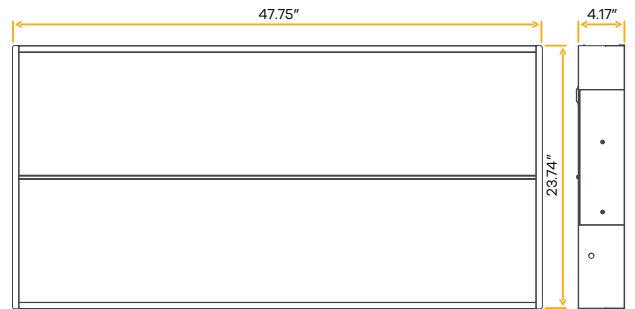

Neptune
2x4 Center Line Fixture

2x4

G-98120

F/2X4/72W/CL/WS3/4CCT

G-98121-EM

F/2X4/72W/CL/4CCT/WS3/EM

Lumens	5910/6920/7560
Wattage	50/60/72W
Voltage	120/277V
CRI	80
Beam Angle	120°
CCT	30, 35, 41, 50k
Dimmable	0-10V
Pack	1

- Selectable Color
- CRI 80+ True Colors
- Wet Location
- Dimmable