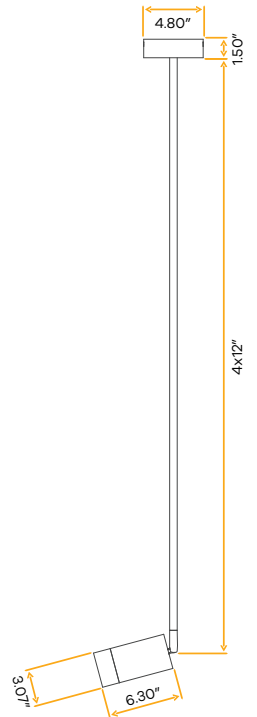

Jupiter 3" Surface Mount Stem

3"

Style	Mounting	Pack
Stem	4" J-Box	8/128

Jupiter
2.5" Beam Adjustable Cylinder New Item

2.5"

G-25000

CYD/25/12W/ADJ/RD/LED/5CCT/WH

White