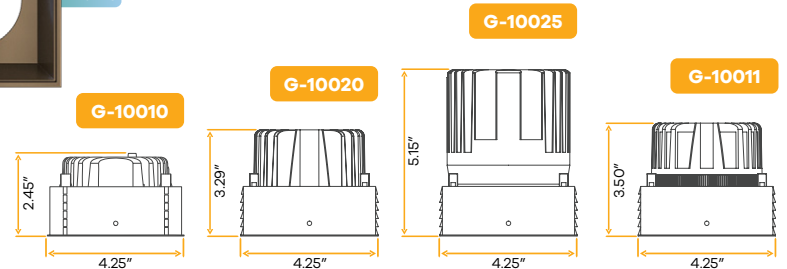

Aster

4" Interchangeable Square Millwork Trimless Kits New Item

Style	Cut out	Pack
Square Millwork	4.13"	36