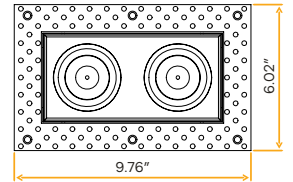

Lumens	2600/3600
Wattage	27/40W
Voltage	120/277V
CRI	90
Beam Angle	40°
CCT	27, 30, 35, 41, 50k
Dimmable	Triac or 0-10V
Pack	6
IC rated-at	27W

Accessories

- **NC Plate** G-48448 (0)
- **Clear** G-98825 24°/G-98826 40°/G-98827 60°
- **Reflector** G-98828 30°/G-98829 40°

- Selectable Color
- CRI 90° True Colors
- Wet Location
- Air Tight
- Changing Lens
- Dimmable