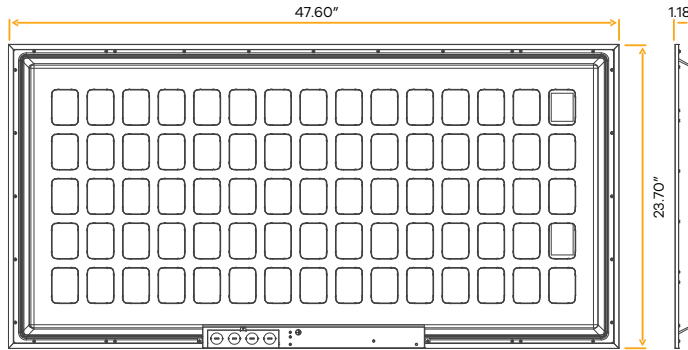

Neptune
2X4 Backlit Flat Panel

2X4

G-11922

NP/BP/2X4/70W/WS3/5CCT

G-11929-EM

New Item

NP/BP/2X4/70W/WS3/5CCT-EM