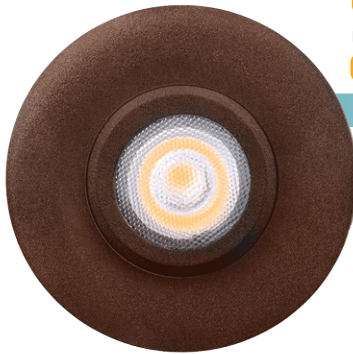

G-19836

R2/5W/GR/LED/BZ/5CCT

120/277V Triac/0-10

Bronze