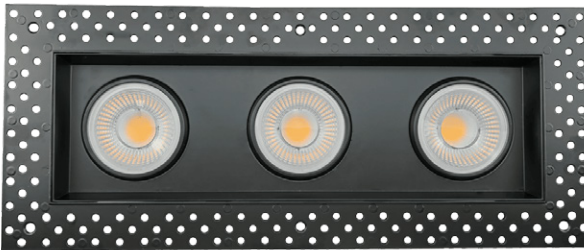

Lumens	4800/7800
Wattage	54/84W
Voltage	120/277V
CRI	90
Beam Angle	60° Clear (Default)
CCT	27, 30, 35, 41, 50k
Dimmable	Triac or 0-10V
Pack	4
IC rated-at	54W

Accessories

NC Plate	G-98823 (3)
Lens	G-25631 40°/G-25632 60°