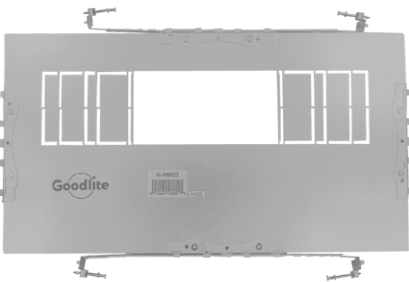

G-98822

Punch out	Uni.Size	Punch out	Uni.Size
0	7.17" X 3.7"	3	12" X 3.7"
1	7.68" X 3.7"	4	14.49" X 3.7"
2	10.79" X 3.7"	5	16.22" X 3.7"

Pack	12