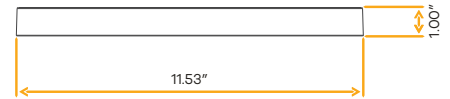

Black Covers

Black

G-12000
AC12/CV/BK

- Selectable Color
- CRI 90+ True Colors
- Wet Location
- Dimmable

Lumens	1750
Wattage	24W
Voltage	120V
CRI	90>
Beam Angle	120°
CCT	30, 35, 41, 50, 65k
Dimmable	Yes
Pack	10