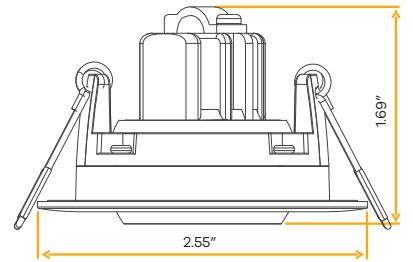

G-19837

R2/5W/GR/LED/BB/5CCT

120/277V Triac/0-10

Brushed Brass

Lumens	450
Wattage	5W
Voltage	120V
CRI	90
Beam Angle	40°
CCT	27, 30, 35, 41, 50k
Dimmable	Yes
Pack	18

Accessories

NC Plate	G-98800 (2)
Multi Light	G-95823 5W

- Selectable Color
- CRI 90+ True Colors
- Wet Location
- Air Tight
- Dimmable
- IC Rated