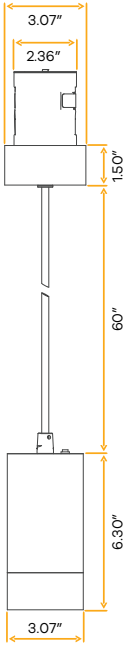

Jupiter 3" Recessed Mount Pendant

3"

Style	Cut out	Plate	Pack
Recessed Pendant	2.36"	G-98800 (3)	18