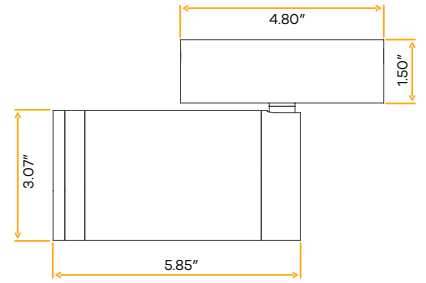

Style	Mounting	Pack
Monopoint	Surface mount	24

Jupiter
3" Recessed Mount Monopoint

New Item

3"

Cut Out: 2.36"

Style	Mounting	Plate	Pack
Monopoint	Recessed mount	G-98800 (3)	24

Jupiter
3" H Track Adapter

New Item