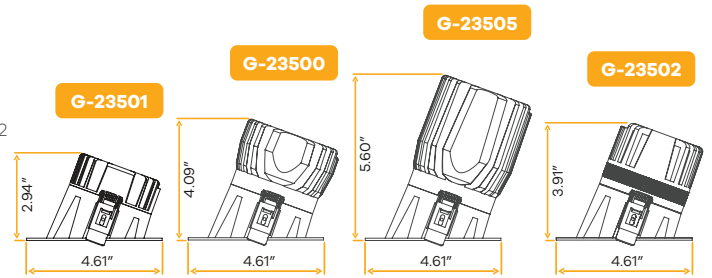

G-23561
T3.5/SQ/WW/BL/G2
Black

Style	Cut out	Plate	Pack
Wall Wash Square	3.75"	G-98800 (5)	36