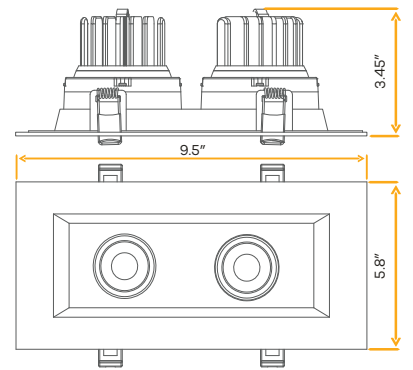

Lumens	2400 (1200 each head)
Wattage	28W
Voltage	120/277V
CRI	90
Beam Angle	40° Clear (Default)
CCT	27, 30, 35, 41, 50k
Dimmable	Triac or 0-10V
Pack	12

Accessories

NC Plate	G-48448 (0)
Lens	G-25621 40°/G-25622 60°

- Selectable Color
- CRI 90° True Colors
- Wet Location
- Air Tight
- Changing Lens
- Dimmable
- IC Rated