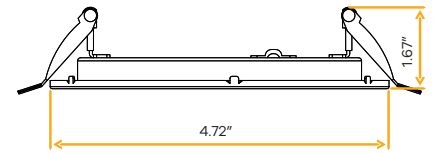

Lumens	925
Wattage	12W
Voltage	120/277V
CRI	90>
Beam Angle	100°
CCT	27, 30, 35, 41, 50k
Dimmable	Triac or 0-10V
Wire	FT6 Plenum rated
Certified	UL 263 & ASTM E119
Pack	18

Color Covers

Black G-48373 T4/RD/CV/BK	Brushed Nickel G-48374 T4/RD/CV/BN	Bronze G-48375 T4/RD/CV/BZ	Brushed Brass G-48383 T4/RD/CV/BB	Red G-23740 T4/RD/CV/RD
Orange G-23741 T4/RD/CV/OG	Yellow G-23742 T4/RD/CV/YL	Green G-23743 T4/RD/CV/GN	Blue G-23744 T4/RD/CV/BLU	Rose Blush G-23745 T4/RD/CV/RB

- Selectable Color
- CRI 90+ True Colors
- Wet Location
- Air Tight
- Dimmable
- IC Rated
- Fire rated

Accessories

NC Plate	G-98800 (6)
Multi Light	G-95824 12W