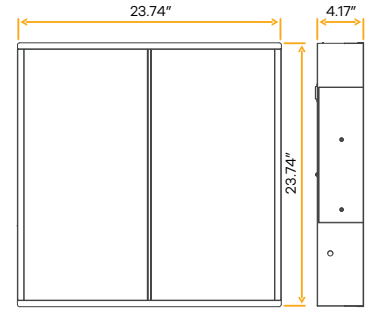

- 4 Selectable Color
- 80+ CRI 80+ True Colors
- Wet Location
- Dimmable

Neptune
2x2 Center Line Fixture

2x2

G-98028

F/2X2/50W/CL/WS3/5CCT

G-98029-EM

F/2X2/50W/CL/4CCT/WS3/EM

Lumens	3280/4330/5390
Wattage	30/40/50W
Voltage	120/277V
CRI	80
Beam Angle	120°
CCT	30, 35, 41, 50k
Dimmable	0-10V
Pack	1