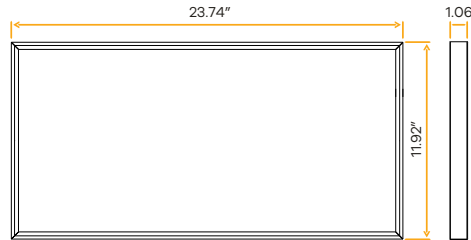

Glawre'
1X2 Surface Mount Fixture

1X2

G-12021

GL/SM/1X2/30W/LED/WS3/5CCT

Lumens	2100/2700/3300
Wattage	18/24/30W
Voltage	120/277V
CRI	80
Beam Angle	120°
CCT	30, 35, 41, 50, 65k
Dimmable	0-10V
Pack	4

- Selectable Color
- CRI 80+ True Colors
- Wet Location
- Dimmable