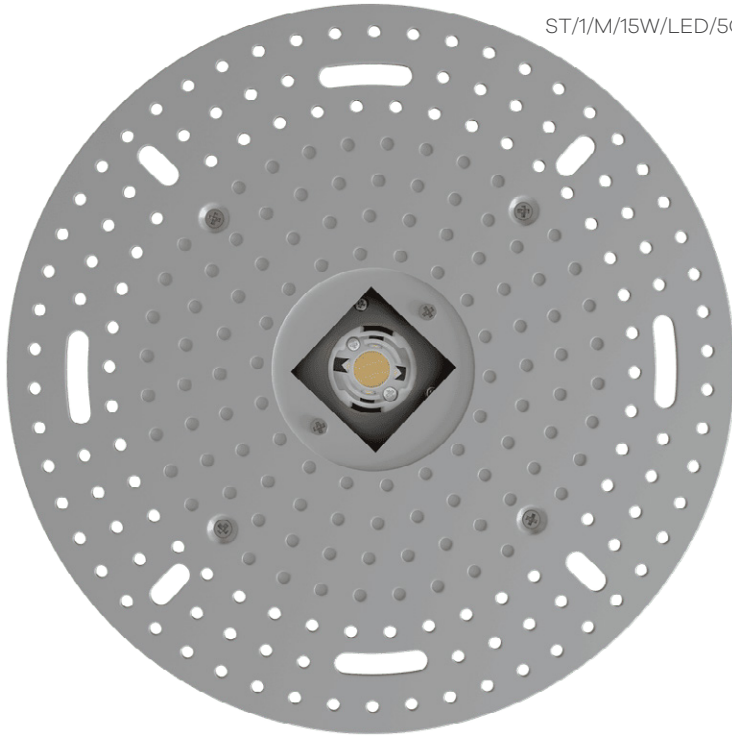

Silent
1" Aperture Module

1"

Cut Out: 5.85"

G-11120

ST/1/M/15W/LED/5CCCT

Installation View

Lumens	1200
Wattage	15W
Voltage	120/277V
CRI	90+
Beam Angle	50° Clear (Default)
CCT	27, 30, 35, 41, 50k
Dimmable	Triac or 0-10V
Wire Length	30FT
Pack	6