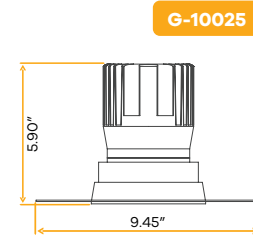

Aster 4" Interchangeable Trimless Square

4"

Style	Cut out	Plate	Pack
Trimless Square	Sq 4.80" / Rd 6.75"	G-98800 (8)	36

Aster 4" Multi Head Interchangeable Trimless Kits

4"

Round options

Style	Cut out	Plate	Pack
1 Head	4.25"	G-98800 (6)	36
2 Heads	4.19" X 10.75"	G-98817 (1)	36
3 Heads	4.19" X 17.30"	G-98817 (3)	36
4 Heads	4.19" X 23.86"	G-98817 (5)	24
4 Heads Square	10.75" X 10.75"	G-98818 (4)	12