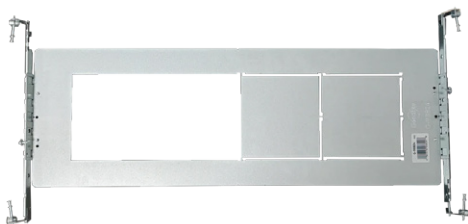

Accessories

New Construction Plates

Punch out	Uni.Size	Punch out	Uni.Size
0	9.61" X 4.25"	3	17.48" X 4.25"
1	10.83" X 4.25"	4	21.02" X 4.25"
2	15.28" X 4.25"	5	23.94" X 4.25"

Pack 20

G-98818

Punch out	Uni.Size	Punch out	Uni.Size
0	5.91" X 5.91"	3	9.61" X 9.61"
1	6.77" X 6.77"	4	10.87" X 10.87"
2	7.40" X 7.40"		

Pack 12

Punch out	Uni.Size
Round	2.36"
Square	2.56" X 2.56"
Vertical	1.97" X 3.07"
Horizontal	2.20" X 3.39"

Pack 12

G-98824

Punch out	Uni.Size
0	5.92" X 11.41"
1	5.92" X 16.92"
2	5.92" X 22.44"

Pack 12

Accessories

New Construction Plates New Item

G-98814

Punch out	Uni.Size	Punch out	Uni.Size
0	3.19" X 3.19"	3	11.18" X 3.70"
1	3.78" X 3.78"	4	14.92" X 3.70"
2	7.44" X 3.70"		

Pack 12