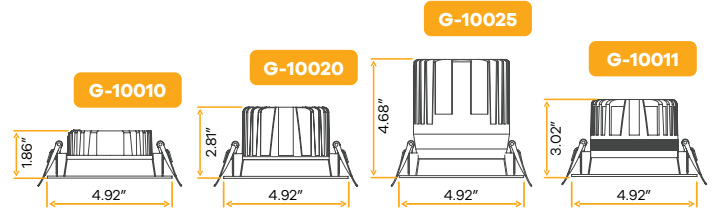

Aster

4" Interchangeable Shallow Trims New Item

Style	Cut out	Plate	Pack
Shallow	4.25"	G-98800 (6)	36