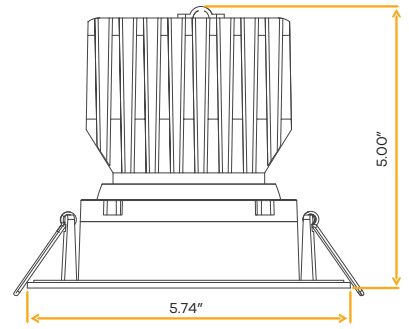

Lumens	1750
Wattage	20W
Voltage	120/277V
CRI	90
Beam Angle	40° Clear (Default)
CCT	27, 30, 35, 41, 50k
Dimmable	Triac or 0-10V
Pack	18

Accessories

NC Plate	G-98800 (7)
Multi Light	G-95826 20W
Lens	G-25631 40°/G-25632 60°

- Selectable Color
- CRI 90° True Colors
- Wet Location
- Air Tight
- Dimmable
- IC Rated