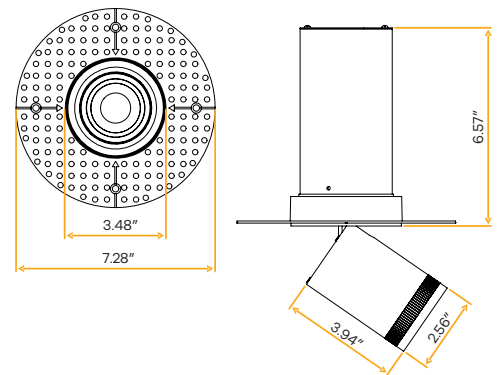

G-32530

PL/3/RD/12W/5CCT/BK/TL

Black