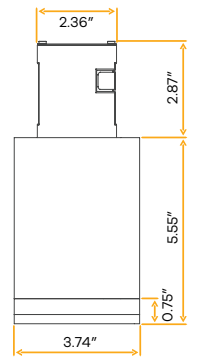

Style	Mounting	Plate	Pack
Junction Box	Recessed mount	G-98800 (3)	24