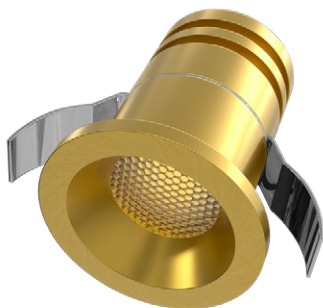

Stellar
Mini Brushed Brass Puck Light New Item

G-02540 ☐ 22k Amber

PUCK/MN/1W/24V/22K/BB

G-02541 ☐ 27k Soft White

PUCK/MN/1W/24V/27K/BB

G-02542 ☐ 30k Warm White

PUCK/MN/1W/24V/30K/BB

G-02543 ☐ 35k Neutral White

PUCK/MN/1W/24V/35K/BB

- CRI 90+ True Colors
- Damp Location
- Air Tight
- IC Rated