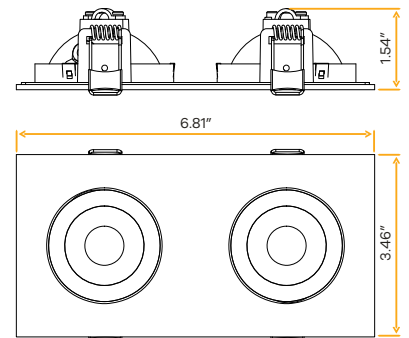

Flarion 3" Floating Double Head Multiple

3"

Cut Out: 2.95 X 6.15"

Lumens	1400 (700 each head)
Wattage	15W
Voltage	120/277V
CRI	90>
Beam Angle	40° Clear (Default)
CCT	27, 30, 35, 41, 50k
Dimmable	Triac or 0-10V
Pack	18