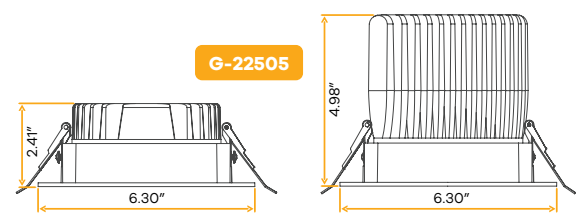

Aster 5" Interchangeable Shallow Trims **New Item**

5"

Style	Cut out	Plate	Pack
Shallow	5.10"	G-98800 (8)	36