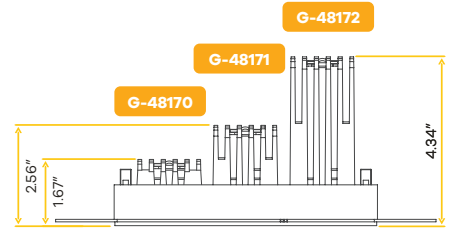

G-22803

R1/TL/3H/MLT/KIT

White

G-22813

R1/TL/3H/MLT/KIT-BK

Black

Style	Cut out	Plate	Pack
3 Heads	2.24" X 6.89"	G-98821 (2)	24

G-22804