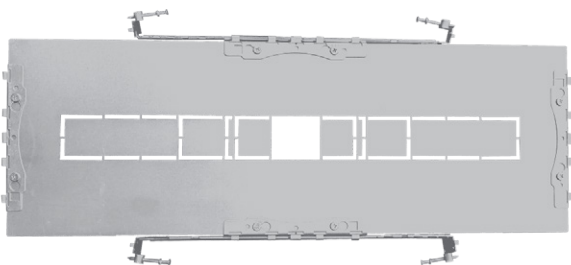

G-21062

Punch out	Uni.Size	Punch out	Uni.Size
0	2" X 1.82"	3	9.48" X 1.82"
1	5" X 1.82"	4	18.74" X 1.82"
2	5.78" X 1.82"		

Pack	24