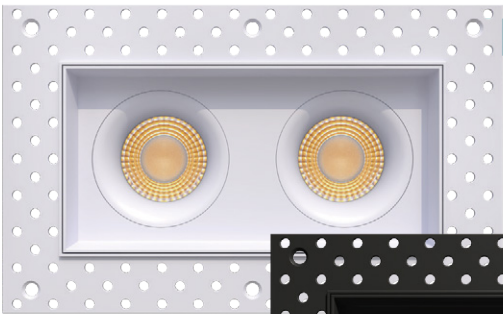

Altair

3.5" Trimless Double Head Regress Gimbal New Item

3.5"

Cut Out: 7.70" X 3.94"

G-98762

AL3.5/40W/GR/M2/5CCT/WH/TL

White

G-98772