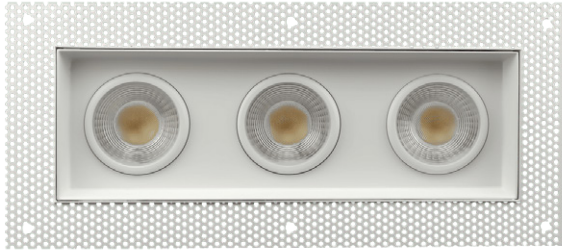

Saturn
3.5" Triple Head Trimless Regress Multiple

3.5"

Cut Out: 3.95" X 11.85"

G-95625

R3.5/42W/GR/LED/M3/TL/5CCT

White