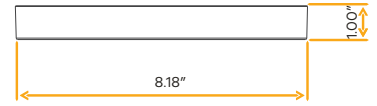

- Selectable Color
- CRI 90+ True Colors
- Wet Location
- Dimmable

Accretion
8" Slim Surface Mount Fixture New Item

G-12208

AC8/15W/R/LED/5CCT

Black Cover

Black

G-12080
AC8/CV/BK

Emergency Battery