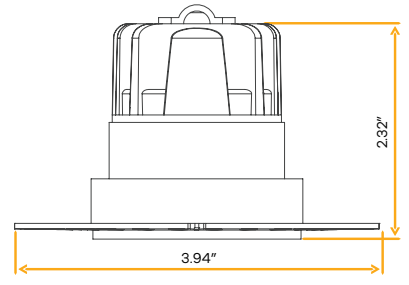

Lumens	550/825
Wattage	8W/12W
Voltage	120/277V
CRI	90
Beam Angle	120°
CCT	27, 30, 35, 41, 50k
Dimmable	Triac or 0-10V
Pack	18
IC rated-at	8W

- Selectable Color
- CRI 90+ True Colors
- Wet Location
- Air Tight
- Dimmable

Accessories

- NC Plate G-98800 (3)
- Multi Light G-95823 8W / G-95824 12W