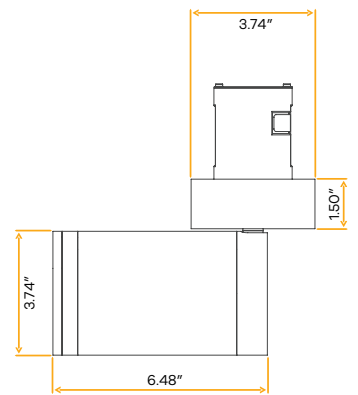

Jupiter
3.7" Recessed Mount Monopoint New Item

3.7"

Cut Out: 2.36"

Style	Mounting	Plate	Pack
Monopoint	Recessed mount	G-98800 (3)	24