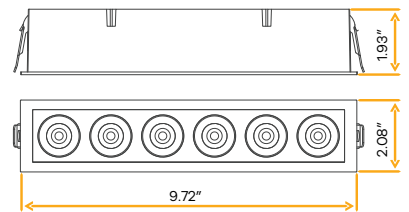

Lumens	1200 (200 each head)
Wattage	18W
Voltage	120V
CRI	90
Beam Angle	40°
CCT	27, 30, 35, 41, 50k
Dimmable	Triac
Pack	18

- Selectable Color
- CRI 90+ True Colors
- Damp Location
- Air Tight
- Dimmable
- IC Rated

Accessories

NC Plate G-21062 (3)