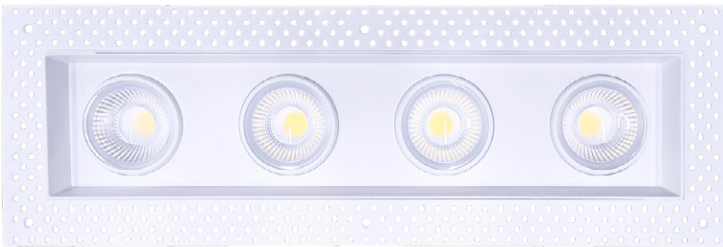

Saturn 4" Four Head Trimless Regress Multiple

4"

Cut Out: 4.56" X 19.70"

G-99224

SN112W/GR/M4/5CCT/TL/WH

White