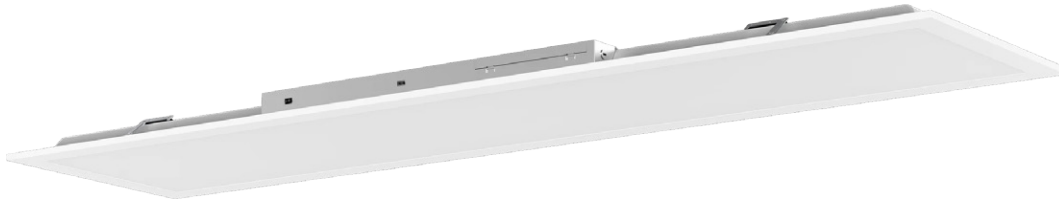

Neptune
1x4 Backlit Flat Panel

1x4

G-11920

NP/BP/1X4/50W/WS3/5CCT

Lumens	3750/5000/6250
Wattage	30/40/50W
Voltage	120/277V
CRI	80
Beam Angle	120°
CCT	30, 35, 41, 50, 65k
Dimmable	0-10V
Pack	1

- Selectable Color
- CRI 80+ True Colors
- Wet Location
- Dimmable

Neptune
2x2 Backlit Flat Panel

2x2

G-11921

NP/BP/2X2/50W/WS3/5CCT

G-11928-EM

New Item

NP/BP/2X2/50W/WS3/5CCT-EM