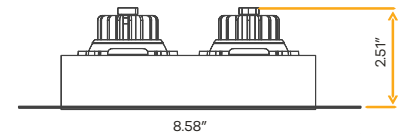

Cut Out: 3.35" X 6.30"