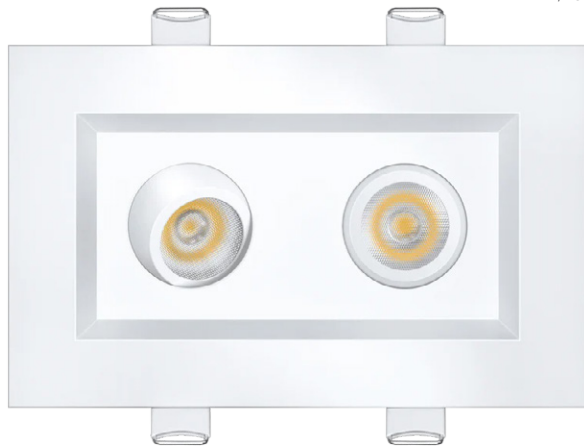

Saturn
2" Double Head Regress Multiple

2"

Cut Out: 2.70"-5.12"

G-48314

R2/10W/GR/M2/LED/5CCT

Lumens	900 (450 each head)
Wattage	10W
Voltage	120/277V
CRI	90
Beam Angle	40°
CCT	27, 30, 35, 41, 50k
Dimmable	Triac or 0-10V
Pack	18

- Selectable Color
- CRI 90° True Colors
- Wet Location
- Air Tight
- Dimmable
- IC Rated

Accessories

NC Plate G-48318 (0)