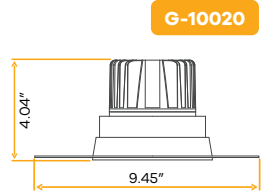

Aster 4" Interchangeable Trimless Square

4"

Style	Cut out	Plate	Pack
Trimless Square	Sq 4.80" / Rd 6.75"	G-98800 (8)	36

Aster 4" Multi Head Interchangeable Trimless Kits

4"

Round options

Style	Cut out	Plate	Pack
1 Head	4.25"	G-98800 (6)	36
2 Heads	4.19" X 10.75"	G-98817 (1)	36
3 Heads	4.19" X 17.30"	G-98817 (3)	36
4 Heads	4.19" X 23.86"	G-98817 (5)	24
4 Heads Square	10.75" X 10.75"	G-98818 (4)	12