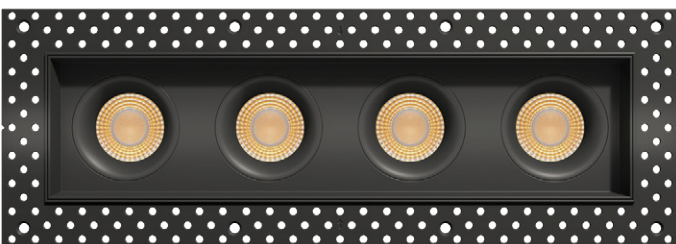

- Selectable Color
- CRI 90° True Colors
- Wet Location
- Air Tight
- Changing Lens
- Dimmable

Accessories

- NC Plate G-98817 (2)
- Clear G-98825 24°/G-98826 40°/G-98827 60°
- Reflector G-98828 30°/G-98829 40°