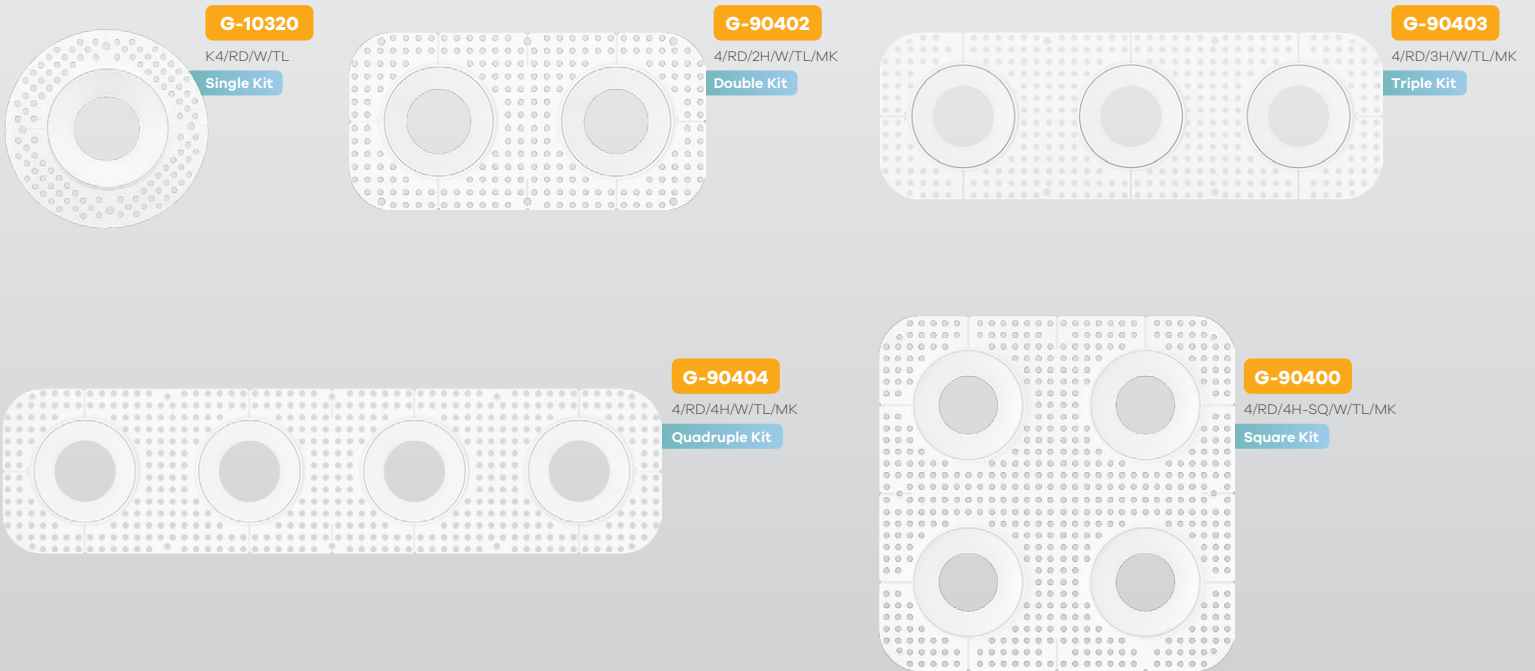

Aster 4" Interchangeable Trimless Square

4"

Style	Cut out	Plate	Pack
Trimless Square	Sq 4.80" / Rd 6.75"	G-98800 (8)	36

Aster 4" Multi Head Interchangeable Trimless Kits

4"

Round options

Style	Cut out	Plate	Pack
1 Head	4.25"	G-98800 (6)	36
2 Heads	4.19" X 10.75"	G-98817 (1)	36
3 Heads	4.19" X 17.30"	G-98817 (3)	36
4 Heads	4.19" X 23.86"	G-98817 (5)	24
4 Heads Square	10.75" X 10.75"	G-98818 (4)	12