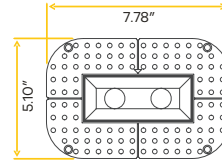

Style	Cut out	Plate	Pack
1 Head	Rd 3.52" Sq 2.24" X 2.95"	G-98800 (5)	24

G-22802

R1/TL/2H/MLT/KIT

White

G-22812

R1/TL/2H/MLT/KIT-BK

Black

Style	Cut out	Plate	Pack
2 Heads	2.24" X 4.92"	G-98821 (0)	24