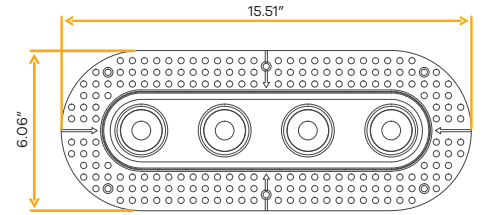

Ellipse

3" Oval Four Head Trimless Multiple

New Item

3"

Cut Out: 3.23" X 12.68" Oval

G-23324

R3/30W/GR/OVL/M4/LED/5CCT/TL

White