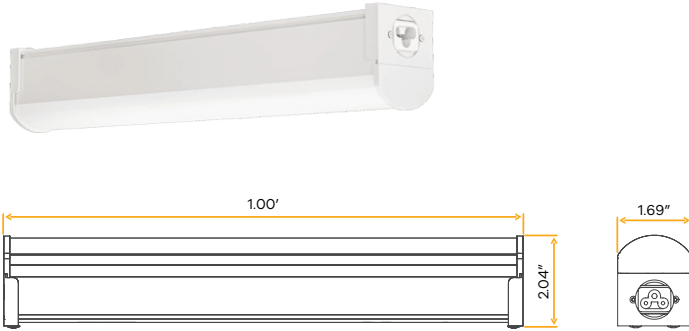

Nebula 1ft Linkable Multi Select Linear Fixture

1ft

G-21201

1FT/LINK/LNR/6/12WS/5CCT

Lumens	600/1200
Wattage	6/12W
Voltage	120/277V
CRI	90
Beam Angle	120°
CCT	30, 35, 41, 50, 65k
Dimmable	0-10V Dimming
Pack	18

- Selectable Color
- CRI 90+ True Colors
- Damp Location
- Dimmable