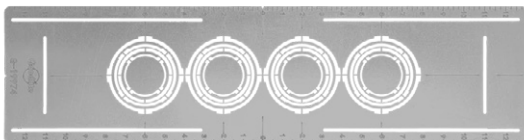

G-19974

4" Center to center

Punch out	Uni.Size
1	2.12"
2	2.75"
3	3.15"
4	3.75"

Pack 20

Accessories

New Construction Plates

G-19976

6" Center to center