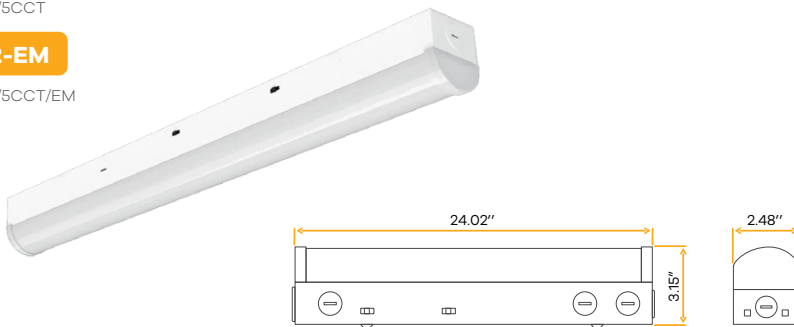

Orion 2ft Linear Fixture

2ft

G-22302

2FT/LNR/SWS/SCCT

G-22312-EM

2FT/LNR/SWS/SCCT/EM

Lumens	2900/2465/2030/1595/1160
Wattage	20W/17W/14W/11W/8W
Voltage	120/277V
CRI	80
Beam	120°
CCT	30, 35, 41, 50, 65k
Dim	0-10V Dimming
Pack	4

- Selectable Color
- CRI 80° True Colors
- Damp Location
- Dimmable
- Motion Sensor

Orion 4ft Linear Fixture

4ft

G-22304

4FT/LNR/SWS/SCCT

G-22314-EM

4FT/LNR/SWS/SCCT/EM

G-22324-MS

4FT/LNR/SWS/SCCT/MS

New Item