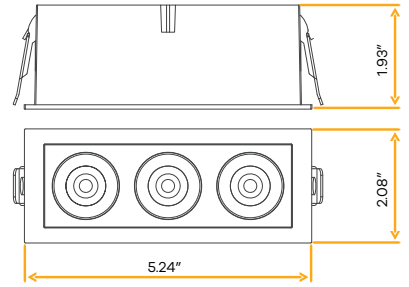

Lumens	600 (200 each head)
Wattage	9W
Voltage	120V
CRI	90
Beam Angle	40°
CCT	27, 30, 35, 41, 50k
Dimmable	Triac
Pack	18

- Selectable Color
- CRI 90+ True Colors
- Damp Location
- Air Tight
- Dimmable
- IC Rated

Accessories

NC Plate G-21062 (1)