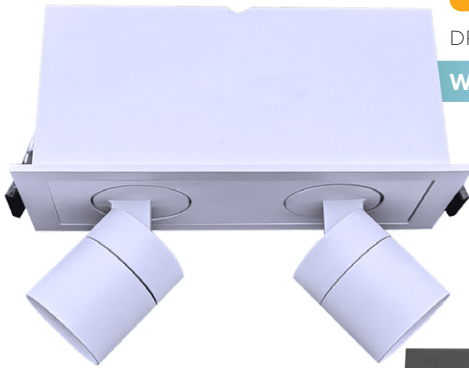

NC Plate G-21062 (0)

Dipper 2" Double Head Retractable

2"

Cut Out: 1.70" X 4.85"

G-21052

DP2/M2/6W/5CCT/WT

White

G-21066