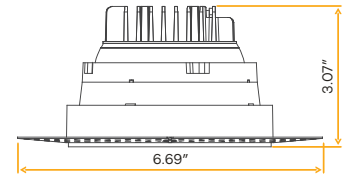

G-48405

R4/13W/GR/LED/TL/5CCT BK

Black

Lumens	1000
Wattage	13W
Voltage	120V
CRI	90
Beam Angle	40°
CCT	27, 30, 35, 41, 50k
Dimmable	Yes
Pack	18

- Selectable Color
- CRI 90° True Colors
- Wet Location
- Air Tight
- Dimmable
- IC Rated

JA8
TITLE 24

ETL
c US

FC

Accessories

NC Plate G-98800 (7)