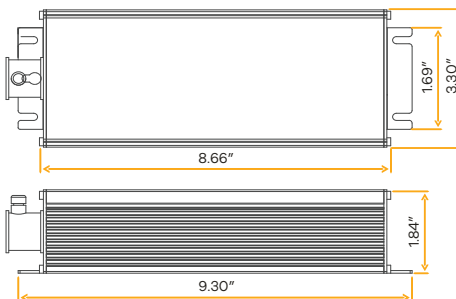

Accessories
Emergency LED Driver 30W

30W

G-48411

EM/30W/29.6Vdc/2000mA

mA	2000mA
Voltage	120/347V
Illumination time	90 mins
Recharging time	24 hours
Pack	15
24" Test Button Included	

Accessories

Item	Description	Length
G-95528	Test Button	20FT