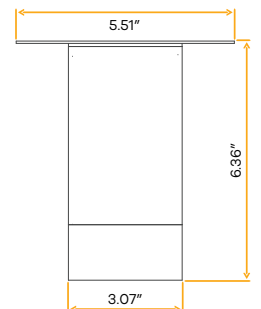

Style	Mounting	Pack
J-Box	4" J-Box	36