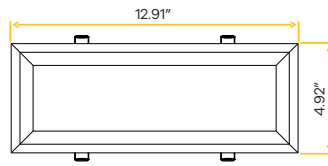

Lumens	1600
Wattage	20W
Voltage	120/277V
CRI	90
Beam Angle	120°
CCT	27, 30, 35, 41, 50k
Dimmable	Triac or 0-10V
Pack	12

- Selectable Color
- CRI 90+ True Colors
- Wet Location
- Air Tight
- Dimmable
- IC Rated