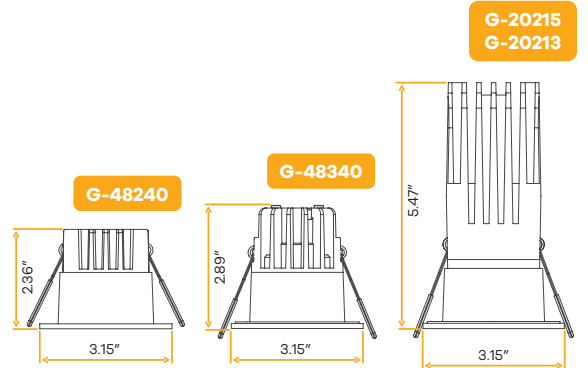

Style	Cut out	Plate	Pack
Trimmed	2.50"	G-98800 (3)	8/64

	G-22220 T2/R/W/BF White Baffle		G-23792 T2/R/CSTM Ready to paint New Item