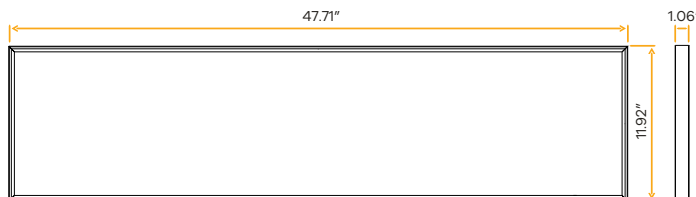

Glawre'
1X4 Surface Mount Fixture

1X4

G-12022

GL/SM/1X4/50W/LED/WS3/5CCT

Lumens	3660/4720/5750
Wattage	30/40/50W
Voltage	120/277V
CRI	80
Beam Angle	120°
CCT	30, 35, 41, 50, 65k
Dimmable	0-10V
Pack	2

- Selectable Color
- CRI 80+ True Colors
- Wet Location
- Dimmable