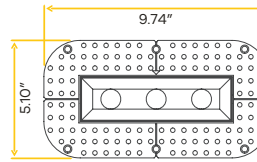

Style	Cut out	Plate	Pack
1 Head	Rd 3.52" Sq 2.24" X 2.95"	G-98800 (5)	24

G-22802

R1/TL/2H/MLT/KIT

White

G-22812

R1/TL/2H/MLT/KIT-BK

Black

Style	Cut out	Plate	Pack
2 Heads	2.24" X 4.92"	G-98821 (0)	24

G-22803

R1/TL/3H/MLT/KIT

White

G-22813

R1/TL/3H/MLT/KIT-BK

Black

Style	Cut out	Plate	Pack
3 Heads	2.24" X 6.89"	G-98821 (2)	24

G-22804