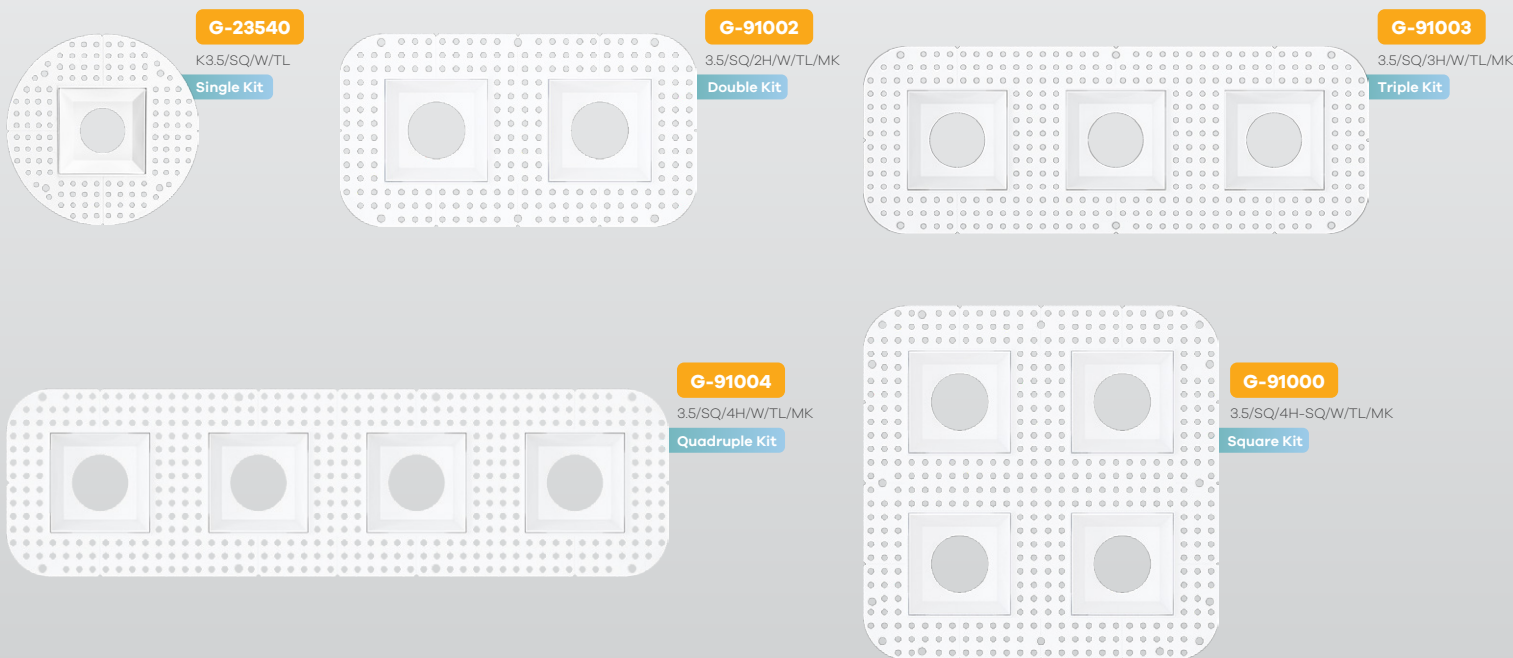

Square options

Style	Cut out	Plate	Pack
1 Head	Sq 3.77" / Rd 5.35"	G-98800 (8)	24
2 Heads	3.72" X 9.37"	G-48448 (1)	12
3 Heads	3.72" X 15.02"	G-98817 (2)	12
4 Heads	3.74" X 20.69"	G-98817 (4)	6
4 Heads Square	9.39" X 9.39"	G-98818 (4)	6