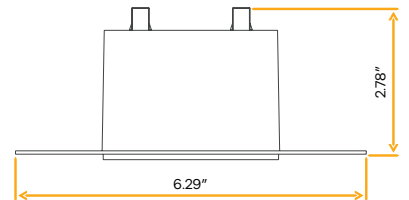

Lumens	1400	Beam Angle	100°
Wattage	15W	CCT	27, 30, 35, 41, 50k
Voltage	120/277V	Dimmable	Triac or 0-10V
CRI	90	Pack	18

- Selectable Color
- CRI 90+ True Colors
- Wet Location
- Air Tight
- Dimmable
- IC Rated

Accessories

NC Plate	G-98800 (7)
Multi Light	G-95825 14W