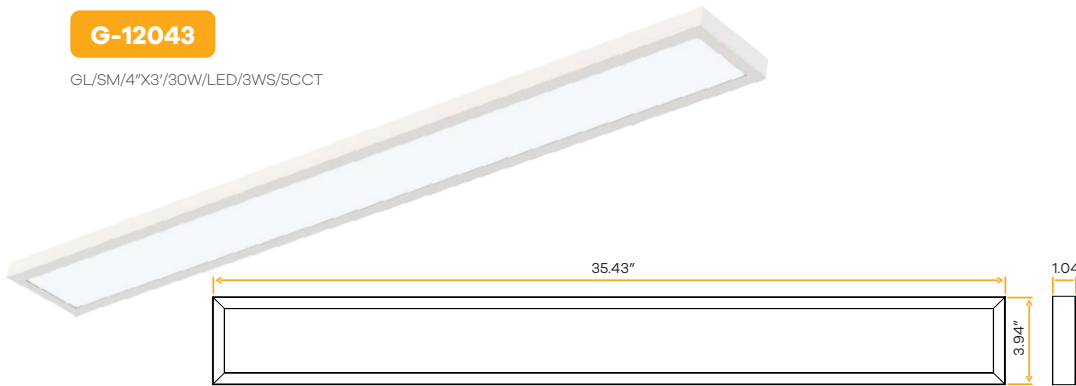

Glawre'
4"X3' Surface Mount Fixture

4"X3'

G-12043

GL/SM/4"X3'/30W/LED/3WS/5CCT

Lumens	2200/2750/3300
Wattage	20/25/30W
Voltage	120/277V
CRI	80
Beam Angle	120°
CCT	30, 35, 41, 50, 65k
Dimmable	Triac or 0-10V
Pack	6