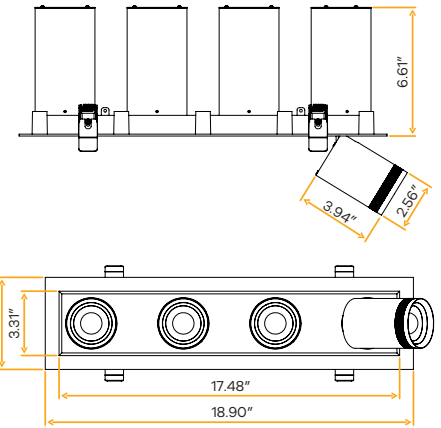

G-32514

PL/3/M4/48W/5CCT/BK

Black

Lumens	3800 (950 each head)
Wattage	48W
Voltage	120/277V
CRI	90>
Beam Angle	20°-55°
CCT	27, 30, 35, 41, 50k
Dimmable	Triac or 0-10V
Pack	4

- Selectable Color
- CRI 90+ True Colors
- Wet Location
- Air Tight
- Adjustable Beam Angle
- Dimmable
- IC Rated

Accessories

NC Plate G-98816 (3)