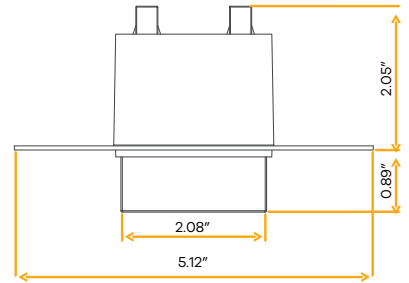

- Selectable Color
- CRI 90° True Colors
- Wet Location
- Air Tight
- Dimmable

Accessories

NC Plate	G-98800 (6)
Multi Light	G-95825 15W / G-95826 20W

Moon
3" Square Trimless Drop Lens

3"

Cut Out: Sq 2.45" - Rd 3.24"