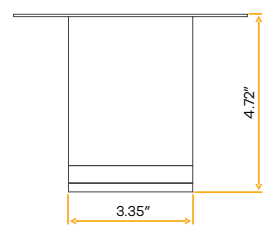

Jupiter
4" J-Box Mud Plate (3.3") New Item

3.3"

Style	Mounting	Pack
Surface mount	4" J-Box	36