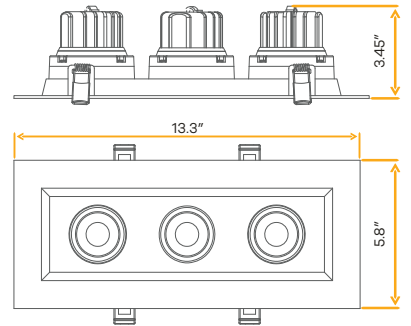

G-48445

R3.5/42W/GR/M3/LED/5CCT B

Black

Lumens	3300 (1100 each head)
Wattage	42W
Voltage	120V
CRI	90
Beam Angle	40° Clear (Default)
CCT	27, 30, 35, 41, 50k
Dimmable	Yes
Pack	12

Accessories

NC Plate G-48448 (1)

Lens G-25621 40°/G-25622 60°