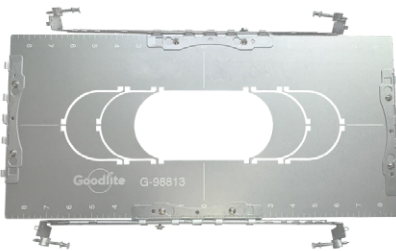

G-98813

Punch out	Uni.Size
0	6.40" X 3.20" Oval
1	9.50" X 3.20" Oval
2	12.70" X 3.20" Oval

Pack	12