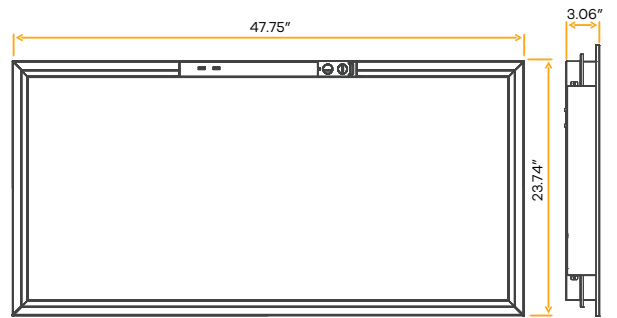

Lumens	7275/6500/5625
Wattage	70/60/50W
Voltage	120/277V
CRI	80
Beam Angle	120°
CCT	30, 35, 41, 50, 65k
Dimmable	0-10V
UGR	14
Pack	1

- Selectable Color
- CRI 80+ True Colors
- Damp Location
- Dimmable