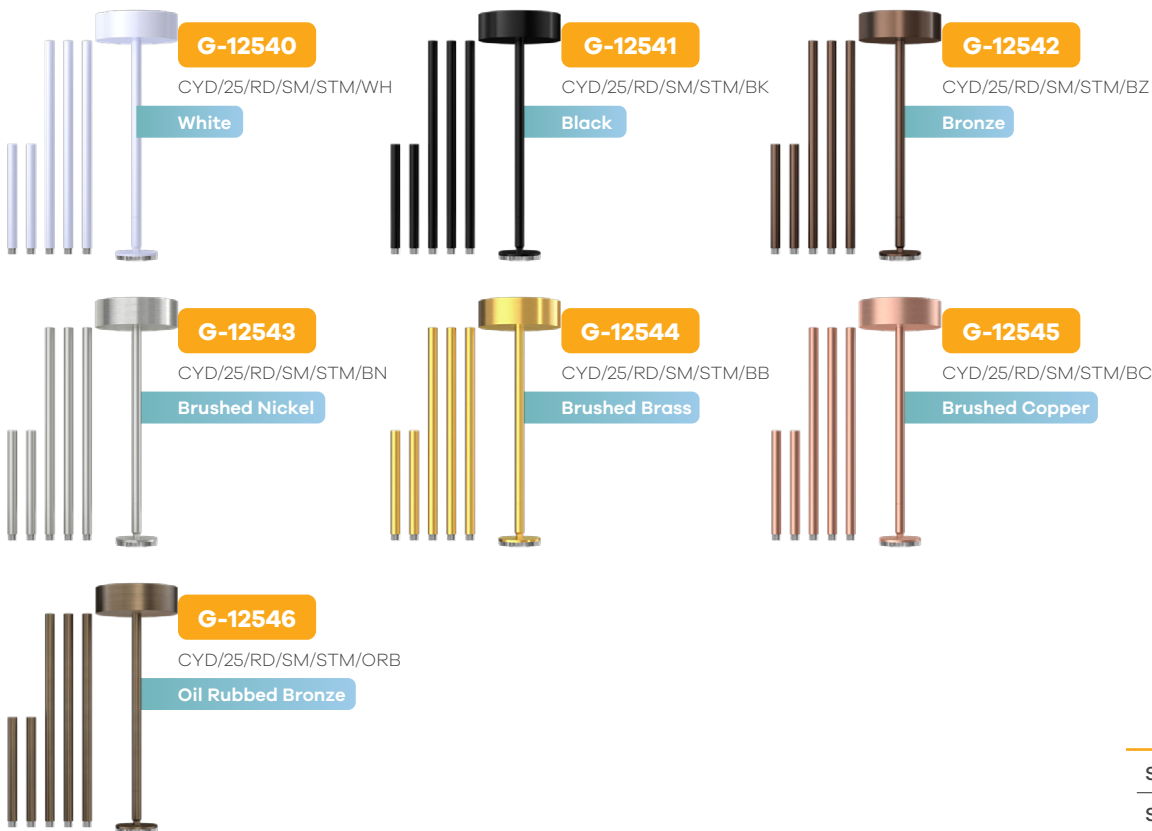

Jupiter
2.5" Surface Mount Stem New Item

2.5"

Style	Mounting	Pack
Stem	4" J-Box	18