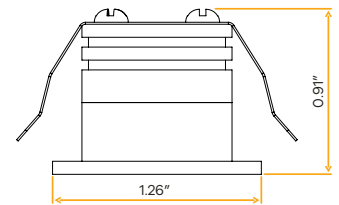

G-00111 27k Soft White

PUCK/1/2W/24V/27K/BK

G-00112 30k Warm White

PUCK/1/2W/24V/30K/BK

G-00113 35k Neutral White

PUCK/1/2W/24V/35K/BK

1"

Cut Out: 0.98"