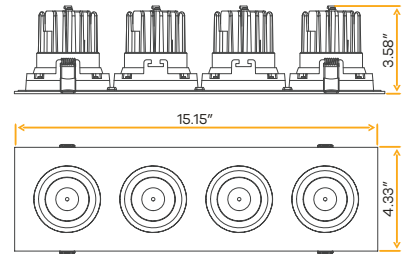

G-98724

PR/3.5/80W/GR/M4/5CCT/WH

White