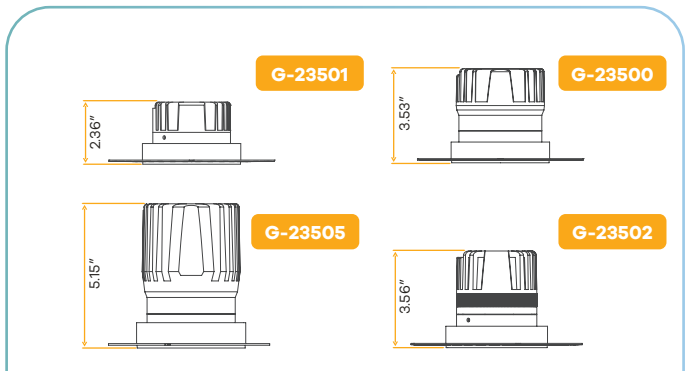

G-90002
 3.5/RD/2H/W/TL/MK
 Double Kit

G-90003
 3.5/RD/3H/W/TL/MK
 Triple Kit

G-90004
 3.5/RD/4H/W/TL/MK
 Quadruple Kit

G-90000
 3.5/RD/4H-SQ/W/TL/MK
 Square Kit

Style	Cut out	Plate	Pack
1 Head	3.85"	G-98800 (6)	24
2 Heads	3.74" X 9.45"	G-98817 (1)	36
3 Heads	3.74" X 15.16"	G-98817 (2)	36
4 Heads	3.74" X 20.87"	G-98817 (4)	24
4 Heads Square	9.45" X 9.45"	G-98818 (4)	12