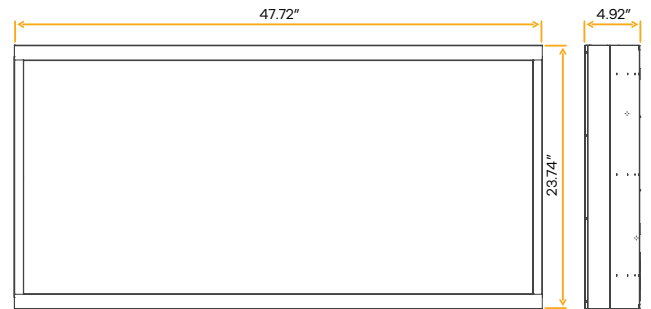

Lumens	5750/6900/8050
Wattage	50/60/70W
Voltage	120/277V
CRI	80
Beam Angle	120°
CCT	30, 35, 41, 50, 65k
Dimmable	0-10V
UGR	22
Pack	1

Accessories

Motion Sensor	G-98210 /G-98211
Remote Controller	G-98212

- Selectable Color
- CRI 80+ True Colors
- Damp Location
- Dimmable
- Motion Sensor
- App Compatible