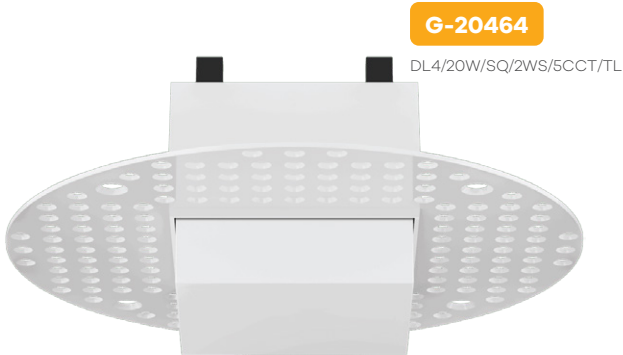

Accessories

- NC Plate G-98800 (5)
- Multi Light G-95824 10W / G-95825 15W

Moon
4" Square Trimless Drop Lens

4"

Cut Out: Sq 3.23" - Rd 4.40"

Lumens	1200/1700
Wattage	15W/20W
Voltage	120/277V
CRI	90
Beam Angle	130°
CCT	27, 30, 35, 41, 50k
Dimmable	Triac or 0-10V
Pack	18
IC rated-at 15W	