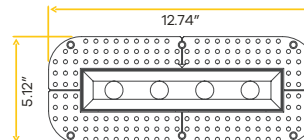

G-22814

R1/TL/4H/MLT/KIT-BK

Black