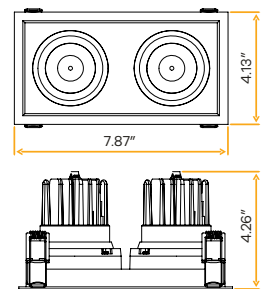

Lumens	2600/3600
Wattage	27/40W
Voltage	120/277V
CRI	90
Beam Angle	40°
CCT	27, 30, 35, 41, 50k
Dimmable	Triac or 0-10V
Pack	6
IC rated-at	27W

Accessories

- NC Plate G-98814 (2)
- Clear G-98825 24°/G-98826 40°/G-98827 60°
- Reflector G-98828 30°/G-98829 40°

- Selectable Color
- CRI 90 True Colors
- Wet Location
- Air Tight
- Changing Lens
- Dimmable