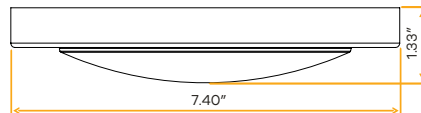

Lumens	950
Wattage	15W
Voltage	120V
CRI	90>
Beam Angle	120°
CCT	27, 30, 35, 41, 50k
Dimmable	Yes
Pack	20