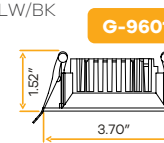

G-23131
T3/R/ULTR-SHLW/BK
Black

G-96012