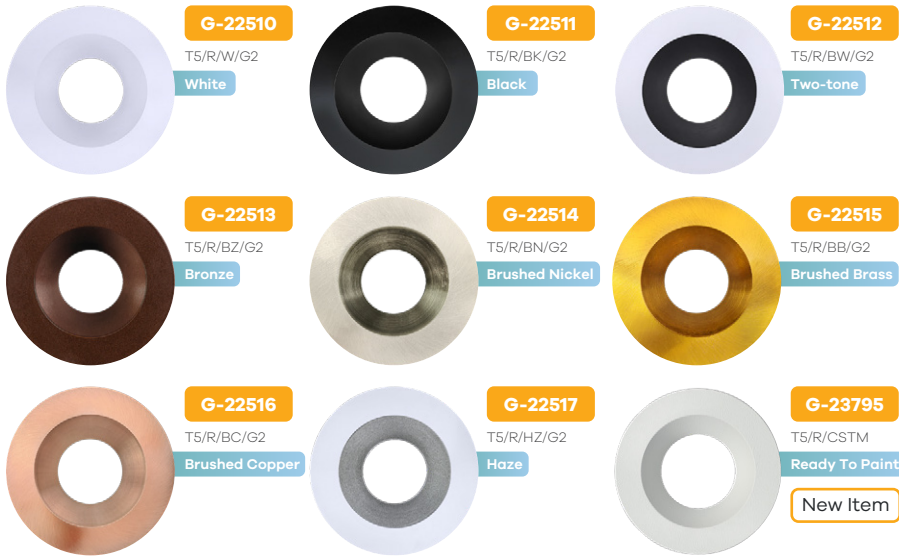

Aster 5" Interchangeable Trims Round

5"

Style	Cut out	Plate	Pack
Trimmed Round	5.10"	G-98800 (8)	12