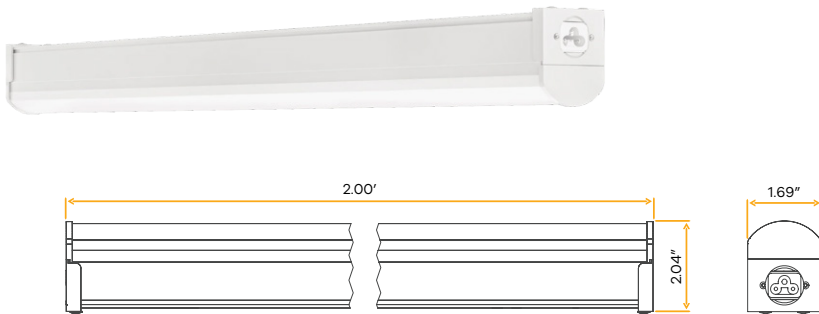

Nebula 2ft Linkable Multi Select Linear Fixture

2ft

G-21202

2FT/LINK/LNR/12/24WS/5CCT

Lumens	1200/2400
Wattage	12/24W
Voltage	120/277V
CRI	90
Beam Angle	120°
CCT	30, 35, 41, 50, 65k
Dimmable	0-10V Dimming
Pack	18

- Selectable Color
- CRI 90+ True Colors
- Damp Location
- Dimmable