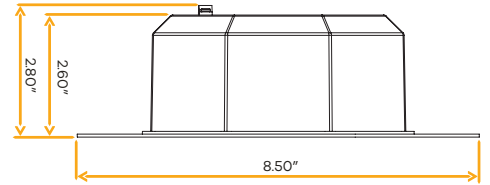

Silent
1" Aperture Module

1"

Cut Out: 5.85"

G-11120

ST/1/M/15W/LED/5CCCT

Installation View

Lumens	1200
Wattage	15W
Voltage	120/277V
CRI	90+
Beam Angle	50° Clear (Default)
CCT	27, 30, 35, 41, 50k
Dimmable	Triac or 0-10V
Wire Length	30FT
Pack	6