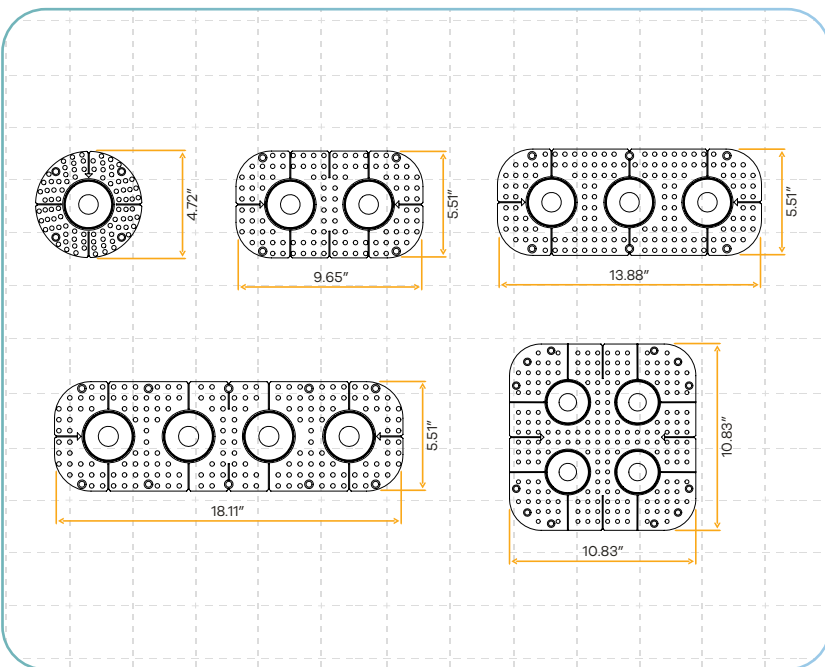

Round options

Style	Cut out	Plate	Pack
1 Head	3.10"	G-98800 (4)	36
2 Heads	3.05" X 7.28"	G-48318 (2)	36
3 Heads	3.05" X 11.52"	G-48449 (1)	36
4 Heads	3.05" X 15.75"	G-98822 (5)	36
4 Heads Square	7.28" X 7.28"	G-98818 (2)	12