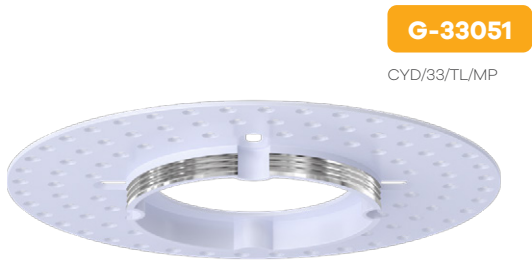

Jupiter
4" J-Box Mud Plate (3.3") New Item

3.3"

Style	Mounting	Pack
Surface mount	4" J-Box	36