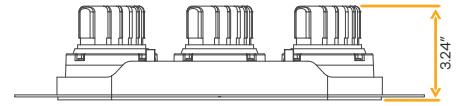

Ellipse

3.5" Oval Triple Head Trimless Multiple New Item

3.5"

Cut Out: 3.86" X 11.30" Oval

G-23363

R3.5/40W/GR/OVL/M3/LED/5CCT/TL

White

G-23373

R3.5/40W/GR/OVL/M3/LED/5CCT/BK/TL

Black

Lumens	3800
Wattage	40W
Voltage	120/277V
CRI	90
Beam Angle	60° Clear (Default)
CCT	27, 30, 35, 41, 50k
Dimmable	Triac or 0-10V
Pack	6

Accessories

NC Plate G-98815 (2)

Lens G-25621 40°/G-25622 60°

- Selectable Color
- CRI 90° True Colors
- Wet Location
- Air Tight
- Changing Lens
- Dimmable
- IC Rated

Ellipse

3.5" Oval Four Head Trimless Multiple New Item

3.5"

Cut Out: 3.86" X 15.04" Oval

G-23364

R3.5/52W/GR/OVL/M4/LED/5CCT/TL

White

G-23374

R3.5/52W/GR/OVL/M4/LED/5CCT/BK/TL

Black

Lumens	4800
Wattage	52W
Voltage	120/277V
CRI	90
Beam Angle	60° Clear (Default)
CCT	27, 30, 35, 41, 50k
Dimmable	Triac or 0-10V
Pack	6

Accessories

NC Plate G-98815 (3)

Lens G-25621 40°/G-25622 60°

- Selectable Color
- CRI 90° True Colors
- Wet Location
- Air Tight
- Changing Lens
- Dimmable
- IC Rated