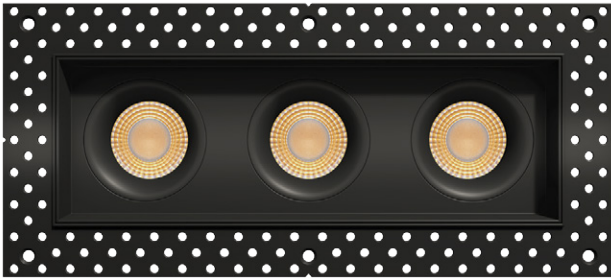

- Selectable Color
- CRI 90° True Colors
- Wet Location
- Air Tight
- Changing Lens
- Dimmable

Accessories

- NC Plate G-48448 (1)
- Clear G-98825 24°/G-98826 40°/G-98827 60°
- Reflector G-98828 30°/G-98829 40°

Altair

3.5" Trimless Four Head Regress Gimbal

New Item

3.5"

Cut Out: 15.12" X 3.94"

G-98764

AL/3.5/80W/GR/M4/5CCT/WH/TL

White

G-98774

AL3.5/80W/GR/M4/5CCT/BK/TL

Black