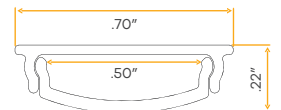

Aluminum Surface Mount Flexible

1/2"

Pack: 10/90

G-96322

CH/SM/FLEX/OP/8