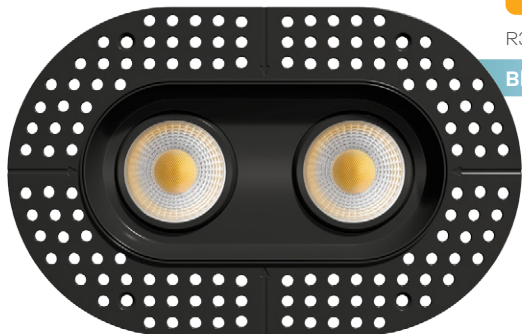

G-23372

R3.5/28W/GR/OVL/M2/LED/5CCT/BK/TL

Black

Lumens	2700
Wattage	28W
Voltage	120/277V
CRI	90
Beam Angle	60° Clear (Default)
CCT	27, 30, 35, 41, 50k
Dimmable	Triac or 0-10V
Pack	12

- Selectable Color
- CRI 90° True Colors
- Wet Location
- Air Tight
- Changing Lens
- Dimmable
- IC Rated

Accessories

NC Plate G-98815 (1)

Lens G-25621 40°/G-25622 60°