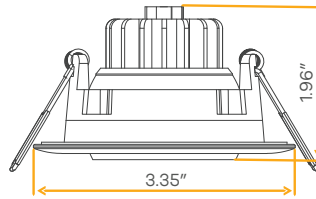

Lumens	650
Wattage	8W
Voltage	120/277V
CRI	90
Beam Angle	40° Clear (Default)
CCT	27, 30, 35, 41, 50k
Dimmable	Yes
Pack	18

Accessories

NC Plate	G-98800 (3)
Multi Light	G-95823 8W
Lens	G-01420 24°/G-01421 40°/G-01422 60°

- Selectable Color
- CRI 90° True Colors
- Wet Location
- Air Tight
- Changing Lens
- Dimmable
- IC Rated

JA8
TITLE 24

ETL
US