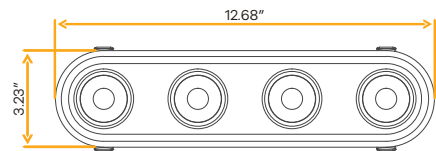

G-23314

R3/30W/GR/OVL/M4/LED/5CCT/BK

Black

Lumens	2800
Wattage	30W
Voltage	120/277V
CRI	90
Beam Angle	40° Clear (Default)
CCT	27, 30, 35, 41, 50k
Dimmable	Triac or 0-10V
Pack	6

- Selectable Color
- CRI 90+ True Colors
- Wet Location
- Air Tight
- Changing Lens
- Dimmable
- IC Rated

Accessories

NC Plate G-98812 (3)

Lens G-01420 24°/G-01421 40°/G-01422 60°