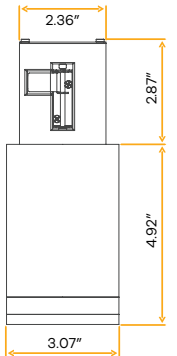

Style	Mounting	Plate	Pack
Junction Box	Recessed mount	G-98800 (3)	36