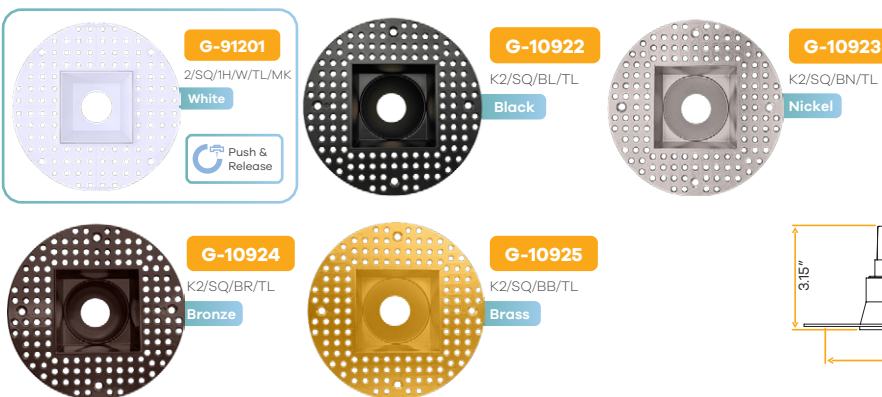

Aster
2" Interchangeable Wave Trims New Item

2"

Style	Cut out	Plate	Pack
Wave	2.55"	G-98800 (3)	64

Aster
2" Interchangeable Adjustable Trims New Item

2"

Style	Cut out	Plate	Pack
Adjustable	3.15"	G-98800 (4)	36

Aster
2" Interchangeable Round Millwork Trimless Kits

2"

Style	Cut out	Pack
Millwork	2.76"	64

Aster

2" Interchangeable Square Millwork Trimless Kits

New Item

Style	Cut out	Pack
Millwork	3.07"	36

Aster

2" Interchangeable Trimless Round

Style	Cut out	Plate	Pack
Trimless Round	2.80"	G-98800 (4)	36

Aster

2" Interchangeable Trimless Square

Style	Cut out	Plate	Pack
Trimless Square	Sq 3.10" Rd 4.32"	G-19969 (1)	36