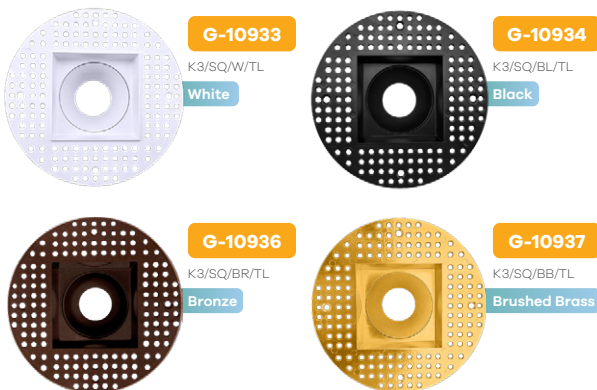

Aster 3" Interchangeable Gimbal Trims

Style	Cut out	Plate	Pack
Gimbal	3.62"	G-98800 (5)	36

Aster 3" Interchangeable Gimbal Trimless Kits New Item

Style	Cut out	Plate	Pack
Gimbal trimless	3.70"	G-98800 (5)	24

Aster 3" Interchangeable Round Millwork Trimless Kits

Style	Cut out	Pack
Millwork	3.09"	36

Aster

3" Interchangeable Square Millwork Trimless Kits

New Item

Style	Cut out	Pack
Millwork	3.39"	36

Aster

3" Interchangeable Trimless Round

Style	Cut out	Plate	Pack
Trimless round	3.10"	G-98800 (4)	36

Aster

3" Interchangeable Trimless Square

Style	Cut out	Plate	Pack
Trimless square	Sq 3.46" Rd 4.90"	G-98800 (8)	36

Aster 3" Multi Head Interchangeable Trimless Kits