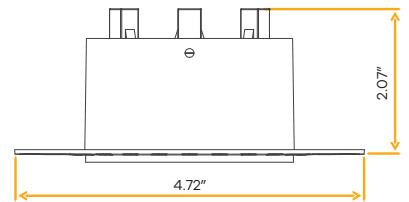

Lumens	800/1200
Wattage	10/15W
Voltage	120/277V
CRI	90>
Beam Angle	100°
CCT	27, 30, 35, 41, 50k
Dimmable	Triac or 0-10V
Pack	18
IC rated-at 10W	

Accessories

NC Plate	G-98800 (4)
Multi Light	G-95824 10W / G-95825 14W

- Selectable Color
- CRI 90+ True Colors
- Wet Location
- Air Tight
- Dimmable