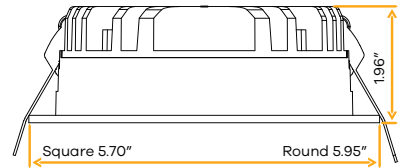

Color Covers

Black

G-22050
T/RL/S/R/CV/BK

Bronze

G-22051
T/RL/S/R/CV/BZ

Brushed Nickel

G-22052
T/RL/S/R/CV/BN

Brushed Brass

G-22053
T/RL/S/R/CV/BB

Brushed Copper

G-22054
T/RL/S/R/CV/BC

Black

G-22150 **Square**
T/RL/S/SQ/CV/BK

Lumens	1800
Wattage	23W
Voltage	120V
CRI	90
Beam Angle	100°
CCT	27, 30, 35, 41, 50k
Dimmable	Yes
Pack	18

Accessories

NC Plate	G-98800 (8)
Multi Light	G-95826 22W

- Selectable Color
- CRI 90° True Colors
- Wet Location
- Air Tight
- Dimmable
- IC Rated