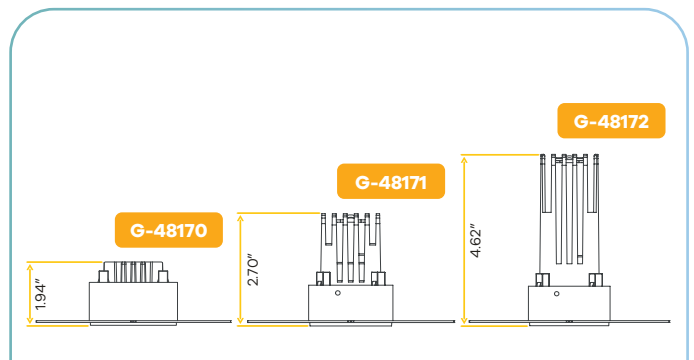

Square options

Style	Cut out	Plate	Pack
1 Head	SQ 2.57" X 2.57" RD 3.64"	G-98800 (5)	36
2 Heads	2.58" X 6.30"	G-98821 (1)	12
3 Heads	2.58" X 10.00"	G-98822 (2)	12
4 Heads	2.58" X 13.72"	G-98822 (4)	12
4 Heads Square	6.30" X 6.30"	G-98818 (1)	12