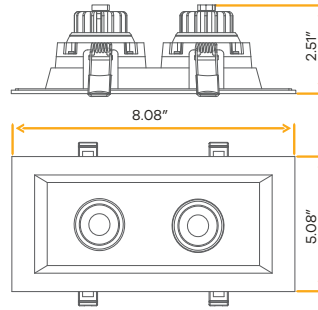

- Selectable Color
- CRI 90° True Colors
- Wet Location
- Air Tight
- Dimmable
- IC Rated

Accessories

NC Plate G-48318 (2)

Saturn 3" Double Head Regress Multiple

3"

Cut Out: 3.35"x 6.30"

Lumens	1400 (700 each head)
Wattage	15W
Voltage	120/277V
CRI	90
Beam Angle	40° Clear (Default)
CCT	27, 30, 35, 41, 50k
Dimmable	Triac or 0-10V
Pack	18