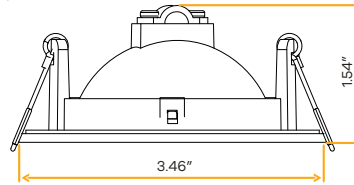

Lumens	700
Wattage	8W
Voltage	120/277V
CRI	90>
Beam Angle	40° Clear (Default)
CCT	27, 30, 35, 41, 50k
Dimmable	Triac or 0-10V
Pack	18

Accessories

NC Plate	G-98800 (4)
Multi Light	G-95823 8W
Lens	G-01420 24°/G-01421 40°/G-01422 60°

- Selectable Color
- CRI 90+ True Colors
- Wet Location
- Air Tight
- Changing Lens
- Dimmable
- IC Rated