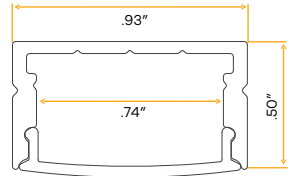

3/4" Aluminum Surface Mount

New Item

8'

Pack: 40

G-96316

CH/SM/.75/OP/8