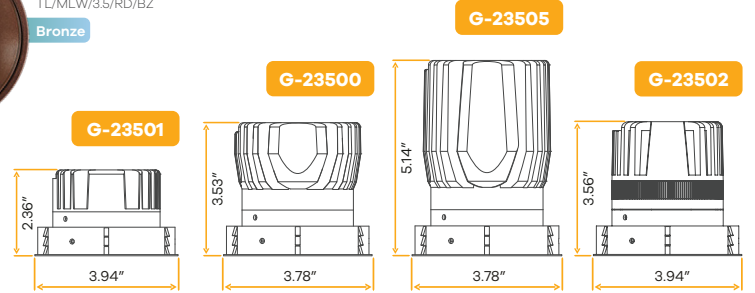

Aster
3.5" Interchangeable Adjustable Trims New Item

3.5"

Style	Cut out	Plate	Pack
Adjustable	4.15"	G-98800 (6)	36

Aster
3.5" Interchangeable Round Millwork Trimless Kits

3.5"

Style	Cut out	Pack
Round Millwork	3.78"	36