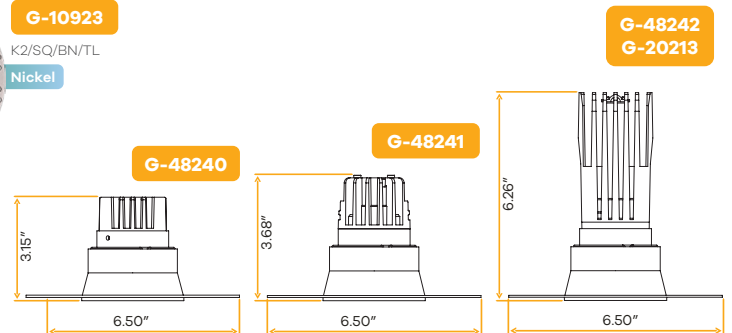

Aster

2" Interchangeable Trimless Square

Style	Cut out	Plate	Pack
Trimless Square	Sq 3.10" Rd 4.32"	G-19969 (1)	36

* White trimless square option have diferent values. Check product specifications sheet.