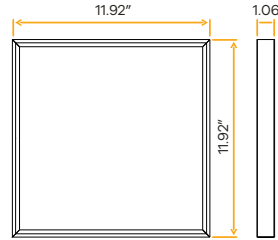

Glawre'
1X1 Surface Mount Fixture

1X1

G-12020

GL/SM/1X1/20W/WS3/LED/5CCT

Lumens	1400/1800/2200
Wattage	12/16/20W
Voltage	120/277V
CRI	80
Beam Angle	120°
CCT	30, 35, 41, 50, 65k
Dimmable	0-10V
Pack	4

- Selectable Color
- CRI 80+ True Colors
- Wet Location
- Dimmable