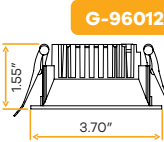

G-23031
T3/R/SHLW/BK
Black

G-96012