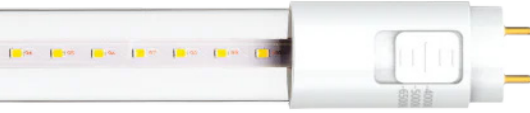

- Selectable Color
- Damp Location
- Bypass Ballast
- Bypass Ballast
- Direct Replacement
- Shatter Proof
- G13 Base

4ft

Tube Series T8 4 ft LED Universal Clear 3CCT

G-20051

F18/T8/C/41,50,65k/3CCT

SELECTABLE COLOR TEMPERATURE