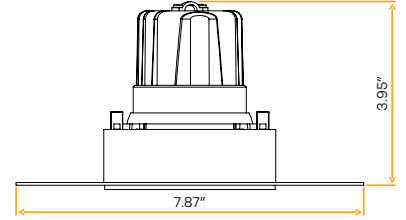

Lumens	1400/1850
Wattage	14/20W
Voltage	120/277V
CRI	90
Beam Angle	40°
CCT	27, 30, 35, 41, 50k
Dimmable	Triac or 0-10V
Pack	12
IC rated-at	14W

Accessories

- **NC Plate** G-98800 (9)
- **Multi Light** G-95825 14W / G-95826 20W
- **Clear** G-98825 24°/G-98826 40°/G-98827 60°
- **Reflector** G-98828 30°/G-98829 40°

- Selectable Color
- CRI 90° True Colors
- Wet Location
- Air Tight
- Changing Lens
- Dimmable