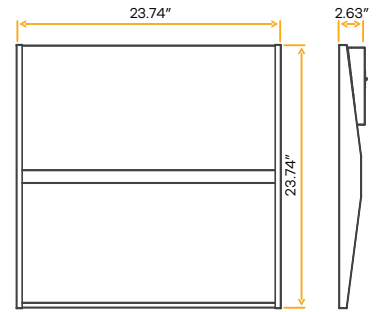

Lumens	3335/4730/5671
Wattage	30/40/50W
Voltage	120/277V
CRI	80
Beam Angle	120°
CCT	30, 35, 41, 50, 65k
Dimmable	0-10V
Pack	2

- Selectable Color
- CRI 80+ True Colors
- Damp Location
- Dimmable