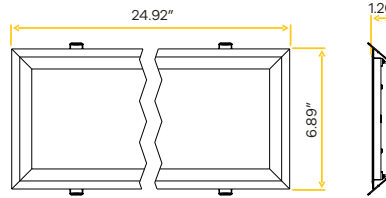

Lumens	4000
Wattage	48W
Voltage	120/277V
CRI	90
Beam Angle	120°
CCT	27, 30, 35, 41, 50k
Dimmable	Triac or 0-10V
Pack	6

- Selectable Color
- CRI 90+ True Colors
- Wet Location
- Air Tight
- Dimmable
- IC Rated