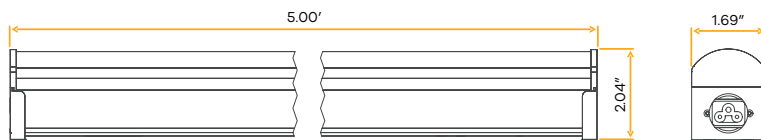

Nebula 5ft Linkable Multi Select Linear Fixture

G-21205

5FT/LINK/LNR/30/60WS/5CCT

Lumens	3000/6000
Wattage	30/60W
Voltage	120/277V
CRI	90
Beam Angle	120°
CCT	30, 35, 41, 50, 65k
Dimmable	0-10V Dimming
Pack	12