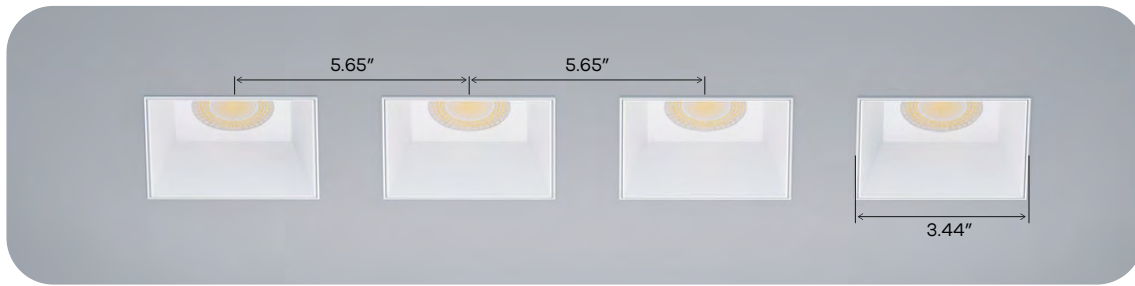

G-90002
 3.5/RD/2H/W/TL/MK
 Double Kit

G-90003
 3.5/RD/3H/W/TL/MK
 Triple Kit

G-90004
 3.5/RD/4H/W/TL/MK
 Quadruple Kit

G-90000
 3.5/RD/4H-SQ/W/TL/MK
 Square Kit

Style	Cut out	Plate	Pack
1 Head	3.85"	G-98800 (6)	24
2 Heads	3.74" X 9.45"	G-98817 (1)	36
3 Heads	3.74" X 15.16"	G-98817 (2)	36
4 Heads	3.74" X 20.87"	G-98817 (4)	24
4 Heads Square	9.45" X 9.45"	G-98818 (4)	12