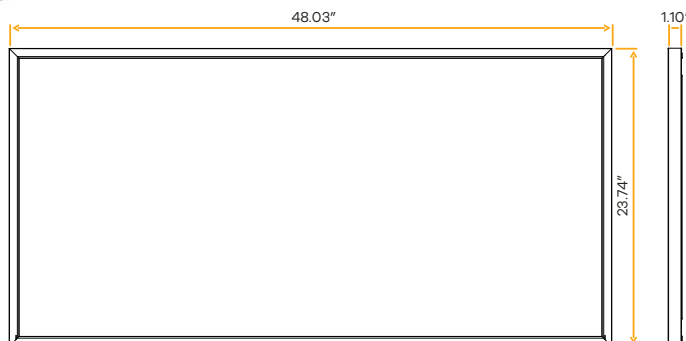

Glawre' 2X4 Surface Mount Fixture

2X4

G-12024

GL/SM/2X4/62W/LED/WS3/5CCT

Lumens	5000/6000/7500
Wattage	40/50/62W
Voltage	120/277V
CRI	80
Beam Angle	120°
CCT	30, 35, 41, 50, 65k
Dimmable	0-10V
Pack	2

- Selectable Color
- CRI 80+ True Colors
- Wet Location
- Dimmable