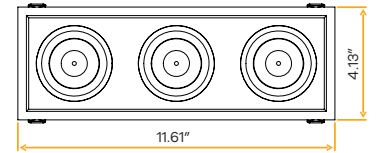

G-98753

AL3.5/60W/GR/M3/5CCT/BK

Black

Lumens	3750/5250
Wattage	39/60W
Voltage	120/277V
CRI	90
Beam Angle	40°
CCT	27, 30, 35, 41, 50k
Dimmable	Triac or 0-10V
Pack	6
IC rated-at	36W

- Selectable Color
- CRI 90° True Colors
- Wet Location
- Air Tight
- Changing Lens
- Dimmable

Accessories

- NC Plate G-98814 (3)
- Clear G-98825 24°/G-98826 40°/G-98827 60°
- Reflector G-98828 30°/G-98829 40°