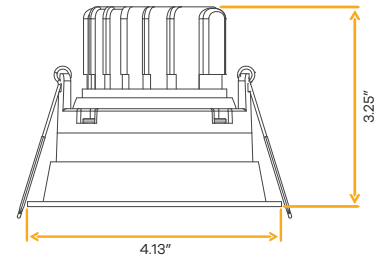

G-23350

R3.5/14W/GR/NT/LED/5CCT/BK

Black