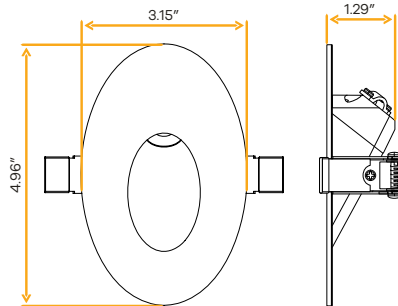

Eclipse Oval Clip-In Steplight

Oval

Cut Out: 3.05" X 1.85"

G-48210

ST/SW/OV/CLPLED/5CCT/WH

Lumens	350
Wattage	5W
Voltage	120V
CRI	90
Beam Angle	36°
CCT	27, 30, 35, 41, 50k
Dimmable	Triac
Pack	18

Accessories