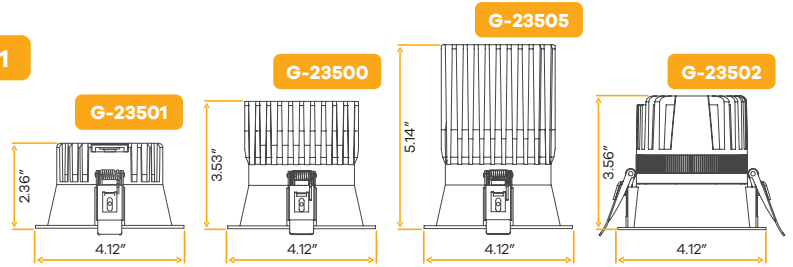

3.5"

Style	Cut out	Plate	Pack
Narrow	3.75"	G-98800 (5)	36

Aster 3.5" Interchangeable Shallow Trims New Item

3.5"

Style	Cut out	Plate	Pack
Shallow	3.75"	G-98800 (5)	36

Aster 3.5" Interchangeable Ultra Shallow Trims New Item