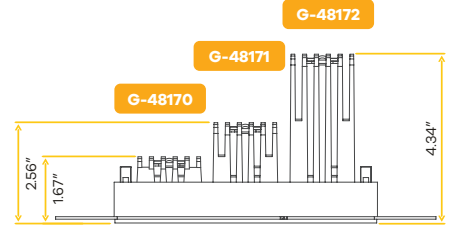

G-22811

R1/TL/1H/MLT/KIT-BK

Black