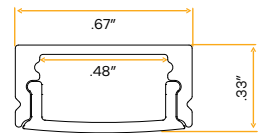

1/2" Aluminum Surface Mount

1/2"
Pack: 10/60

G-96321

CH/SM/OP/8

Silver