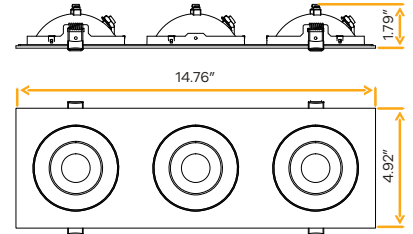

Flarion 4" Floating Triple Head Multiple

4"

Cut Out: 4.25" X 13.85"

Lumens	3600 (1200 each head)
Wattage	36W
Voltage	120/277V
CRI	90>
Beam Angle	40° Clear (Default)
CCT	27, 30, 35, 41, 50k
Dimmable	Triac or 0-10V
Pack	12

Accessories

NC Plate	G-98823 (2)
Lens	G-01520 24°/G-01521 40°/G-01522 60°

- Selectable Color
- CRI 90+ True Colors
- Wet Location
- Air Tight
- Changing Lens
- Dimmable
- IC Rated