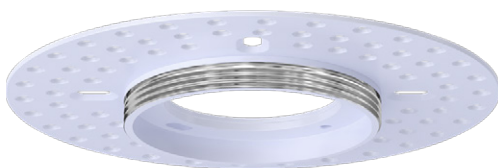

Jupiter
4" J-Box Mud Plate (3") New Item

3"

G-05228

CYD/3/TL/MP