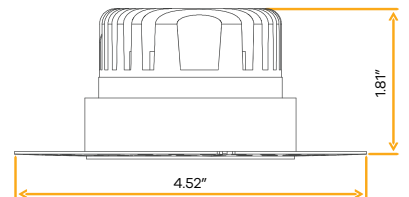

Lumens	750
Wattage	10W
Voltage	120/277V
CRI	90
Beam Angle	100°
CCT	27, 30, 35, 41, 50k
Dimmable	Triac or 0-10V
Pack	18

- Selectable Color
- CRI 90+ True Colors
- Wet Location
- Air Tight
- Dimmable
- IC Rated

Accessories

- NC Plate G-98800 (3)
- Multi Light G-95824 10W