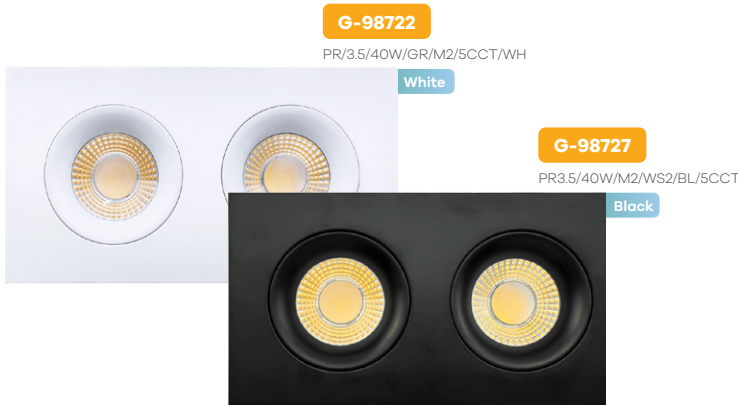

- Selectable Color
- CRI 90+ True Colors
- Wet Location
- Air Tight
- Changing Lens
- Dimmable

Pura
3.5" Double Head Multiple

3.5"

Cut Out: 3.50" x 7.10"

G-98722

PR/3.5/40W/GR/M2/5CCT/WH

White

G-98727