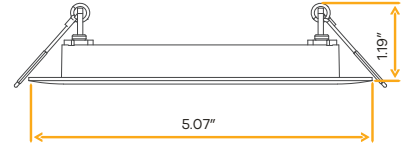

Fabulon
4" Round Baffle Slim

4"

Cut Out: 4.20"

G-97822

SB4/12W/R/LED/5CCT

Lumens	1000
Wattage	12W
Voltage	120/277V
CRI	90>
Beam Angle	100°
CCT	27, 30, 35, 41, 50k
Dimmable	Triac or 0-10V
Pack	18

Accessories

NC Plate	G-98800 (6)
Multi Light	G-95824 12W

- Selectable Color
- CRI 90+ True Colors
- Wet Location
- Air Tight
- Dimmable
- IC Rated