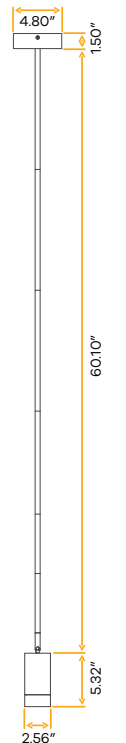

Jupiter
2.5" Surface Mount Stem New Item

2.5"

Style	Mounting	Pack
Stem	4" J-Box	18