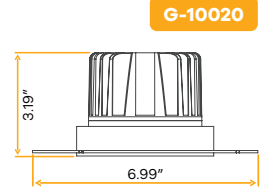

Aster 4" Interchangeable Trimless Round

4"

Style	Cut out	Plate	Pack
Trimless Round	4.25"	G-98800 (6)	36