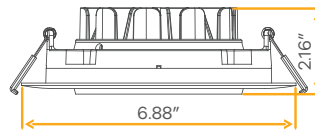

ETL
LISTED
US

Saturn 6" Flushed Gimbal

6"

Cut Out: 6.25"

Lumens	1400
Wattage	18W
Voltage	120V
CRI	90
Beam Angle	40°
CCT	27, 30, 35, 41, 50k
Dimmable	Yes
Pack	12

Accessories

NC Plate	G-98800 (9)
----------	---------------