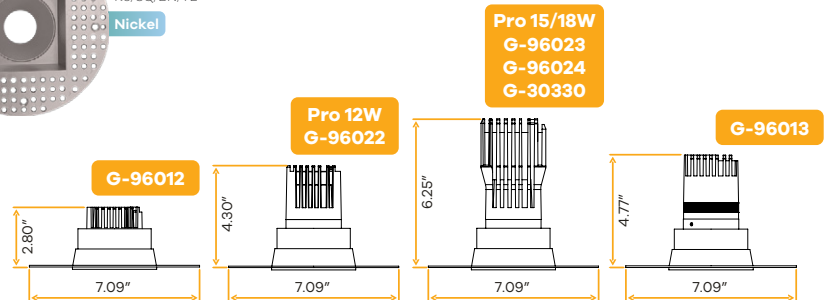

Aster

3" Interchangeable Trimless Square

Style	Cut out	Plate	Pack
Trimless square	Sq 3.46" Rd 4.90"	G-98800 (8)	36