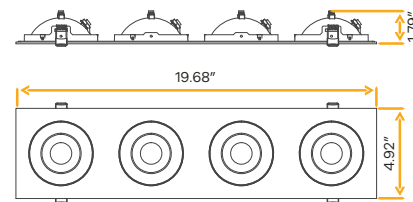

Flarion 4" Floating Four Head Multiple

4"

Cut Out: 4.25" X 18.80"

Lumens	4600 (1150 each head)
Wattage	48W
Voltage	120/277V
CRI	90>
Beam Angle	40° Clear (Default)
CCT	27, 30, 35, 41, 50k
Dimmable	Triac or 0-10V
Pack	6

Accessories

NC Plate	G-98823 (4)
Lens	G-01520 24°/G-01521 40°/G-01522 60°

- Selectable Color
- CRI 90+ True Colors
- Wet Location
- Air Tight
- Changing Lens
- Dimmable
- IC Rated