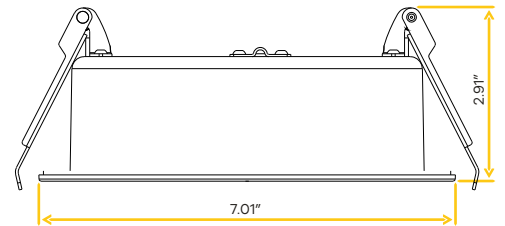

Lumens	1350
Wattage	18W
Voltage	120/277V
CRI	90>
Beam Angle	100°
CCT	27, 30, 35, 41, 50k
Dimmable	Triac or 0-10v
Pack	18

- Selectable Color
- CRI 90+ True Colors
- Wet Location
- Air Tight
- Dimmable
- IC Rated
- Fire rated

Accessories

NC Plate G-98800 (9)