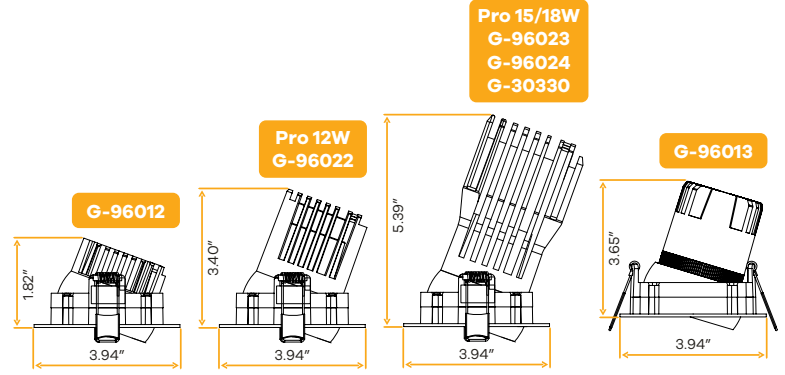

Aster 3" Interchangeable Gimbal Trims

Style	Cut out	Plate	Pack
Gimbal	3.62"	G-98800 (5)	36

Aster 3" Interchangeable Gimbal Trimless Kits New Item

Style	Cut out	Plate	Pack
Gimbal trimless	3.70"	G-98800 (5)	24