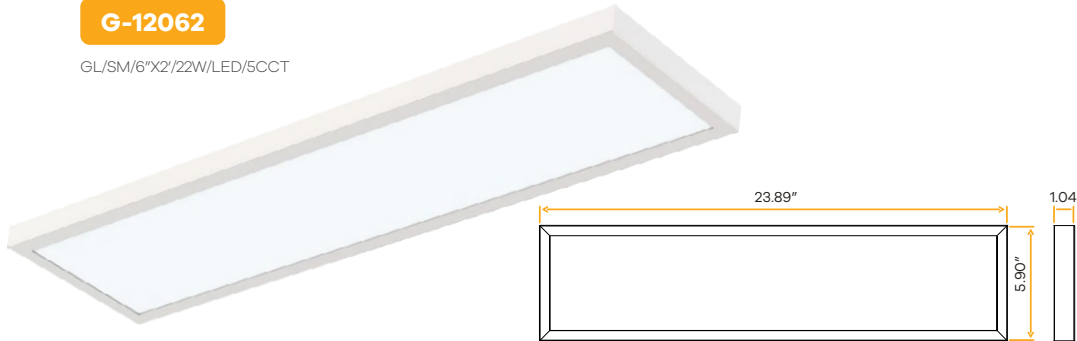

Glawre' 6"X2' Surface Mount Fixture

6"X2'

G-12062

GL/SM/6"X2'/22W/LED/5CCT

Lumens	2420LM
Wattage	22W
Voltage	120/277V
CRI	80
Beam Angle	120°
CCT	30, 35, 41, 50, 65k
Dimmable	Triac or 0-10V
Pack	10