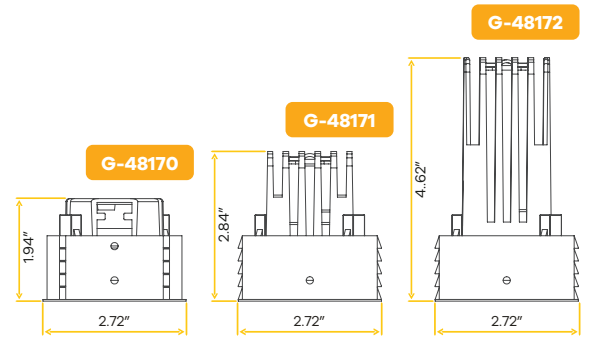

Style	Cut out	Pack
Millwork	2.60"	64