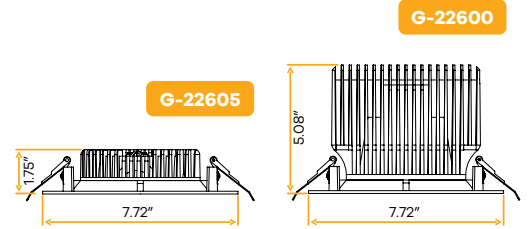

Aster
6" Ultra Shallow Round Trims New Item

6"

Style	Cut out	Plate	Pack
Ultra Shallow	6.35"	G-98800 (9)	36