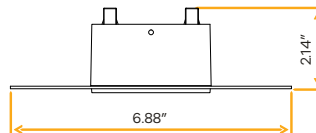

Accessories

NC Plate	G-98800 (5)
Multi Light	G-95824 10W / G-95825 14W

Star
4" Square Trimless Flushed

4"

Cut Out: Sq 2.95" - Rd 4.25"

G-96626

SR4/20W/SQ/5CCT/TL

Square