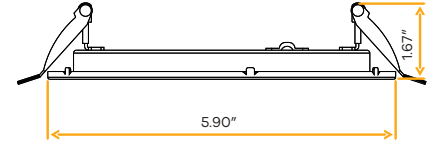

Fire Rated
5" Fire Rated Round Slim

5"

Cut Out: 4.90"

G-96923

SS/15W/R/LED/5CCT FR

Fire Rated

Lumens	1200
Wattage	15W
Voltage	120/277V
CRI	90>
Beam Angle	100°
CCT	27, 30, 35, 41, 50k
Dimmable	Triac or 0-10V
Wire	FT6 Plenum rated
Certified	UL 263 & ASTM E119
Pack	18

Color Covers

Black G-48376 T5/RD/CV/BK	Brushed Nickel G-48377 T5/RD/CV/BN	Bronze G-48378 T5/RD/CV/BZ	Brushed Brass G-48384 T5/RD/CV/BB	Red G-23750 T5/RD/CV/RD
Orange G-23751 T5/RD/CV/OG	Yellow G-23752 T5/RD/CV/YL	Green G-23753 T5/RD/CV/GN	Blue G-23754 T5/RD/CV/BLU	Rose Blush G-23755 T5/RD/CV/RB

- Selectable Color
- CRI 90+ True Colors
- Wet Location
- Air Tight
- Dimmable
- IC Rated
- Fire rated

Accessories

NC Plate	G-98800 (8)
Multi Light	G-95825 14W