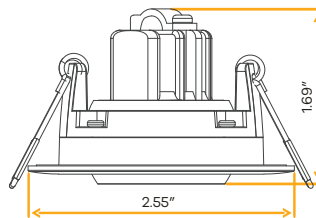

- Selectable Color
- CRI 90+ True Colors
- Wet Location
- Air Tight
- Dimmable
- IC Rated

Saturn
2" Flushed Gimbal

2"

Cut Out: 2.00"

G-19839

R2/5W/GS/LED/5CCT

Lumens	450
Wattage	5W
Voltage	120V
CRI	90
Beam Angle	40°
CCT	27, 30, 35, 41, 50k
Dimmable	Yes
Pack	18