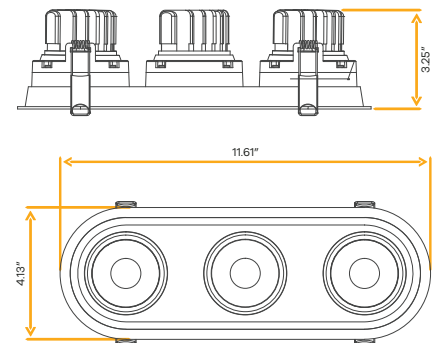

Lumens	3800
Wattage	40W
Voltage	120/277V
CRI	90
Beam Angle	60° Clear (Default)
CCT	27, 30, 35, 41, 50k
Dimmable	Triac or 0-10V
Pack	6

Accessories

NC Plate G-98811 (2)

Lens G-25621 40°/G-25622 60°

- Selectable Color
- CRI 90° True Colors
- Wet Location
- Air Tight
- Changing Lens
- Dimmable
- IC Rated