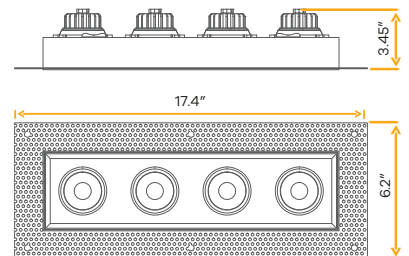

Saturn
3.5" Four Head Trimless Regress Multiple

3.5"

Cut Out: 3.95" X 15.30"

G-97220

R3.5/52W/GR/M4/LED/TL/5CCT

White

G-97221

R3.5/52W/GR/M4/LED/TL/5CCT BK