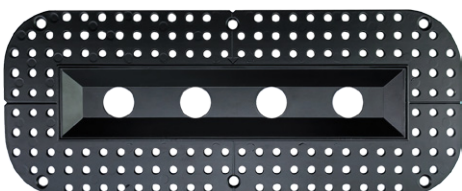

R1/TL/4H/MLT/KIT

White

G-22814

R1/TL/4H/MLT/KIT-BK

Black

Style	Cut out	Plate	Pack
4 Heads	2.24" X 9.88"	G-98821 (4)	24

Aster
2" Interchangeable Shallow Module New Item

G-48240
M2/7W/LED/5CCT