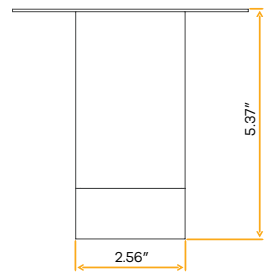

Style	Mounting	Pack
Surface mount	4" J-Box	36