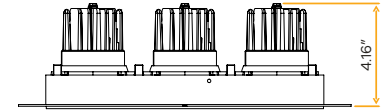

Altair

3.5" Trimless Triple Head Regress Gimbal

New Item

3.5"

Cut Out: 111.42" X 3.94"

G-98763

AL/3.5/60W/GR/M3/5CCT/WH/TL

White

G-98773

AL3.5/60W/GR/M3/5CCT/BK/TL

Black

Lumens	3750/5250
Wattage	39/60W
Voltage	120/277V
CRI	90
Beam Angle	40°
CCT	27, 30, 35, 41, 50k
Dimmable	Triac or 0-10V
Pack	6
IC rated-at	36W