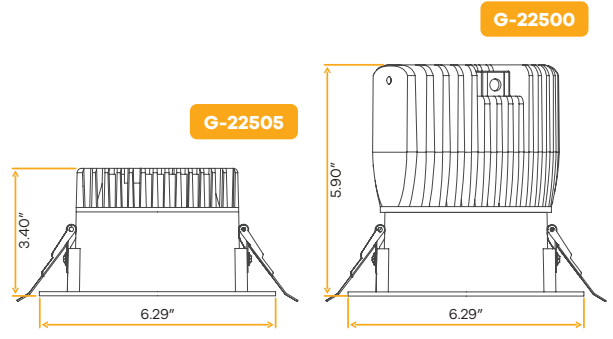

Aster 5" Interchangeable Trims Round

5"

Style	Cut out	Plate	Pack
Trimmed Round	5.10"	G-98800 (8)	12