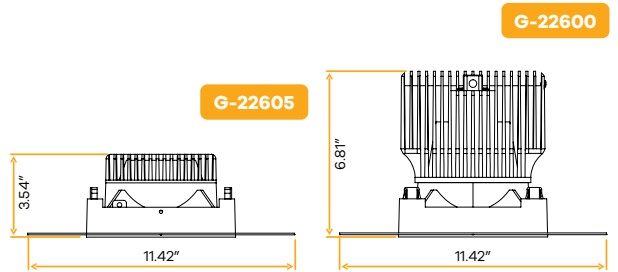

Aster
6" Interchangeable Trimless Square

6"

Style	Cut out	Plate	Pack
Trimless Square	SQ 6.45" - RD 9.06"	G-19982 (9)	12

Venus 5" Regress Luminaire

5"

Cut Out: 5.00"

Lumens	2000/2600/3500
Wattage	23/30/40W
Voltage	120/277V
CRI	90>
Beam Angle	60°
CCT	27, 30, 35, 41, 50k
Dimmable	Triac or 0-10V
Pack	18
IC rated-at	23W