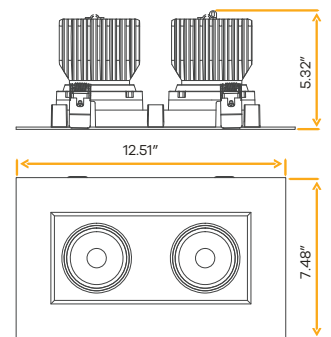

Lumens	3200/5200
Wattage	36/56W
Voltage	120/277V
CRI	90
Beam Angle	60° Clear (Default)
CCT	27, 30, 35, 41, 50k
Dimmable	Triac or 0-10V
Pack	4
IC rated-at	36W

Accessories

NC Plate	G-98823 (1)
Lens	G-25621 40°/G-25622 60°

- Selectable Color
- CRI 90° True Colors
- Wet Location
- Air Tight
- Dimmable
- IC Rated