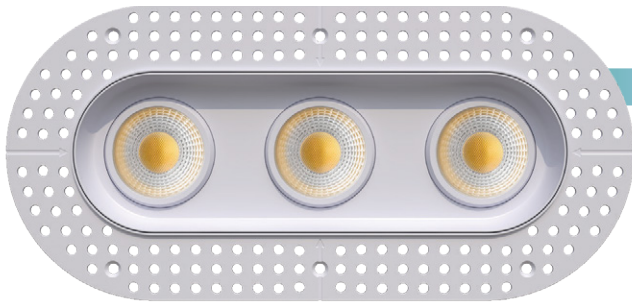

Accessories

NC Plate G-98815 (1)

Lens G-25621 40°/G-25622 60°

Ellipse

3.5" Oval Triple Head Trimless Multiple New Item

3.5"

Cut Out: 3.86" X 11.30" Oval

G-23363