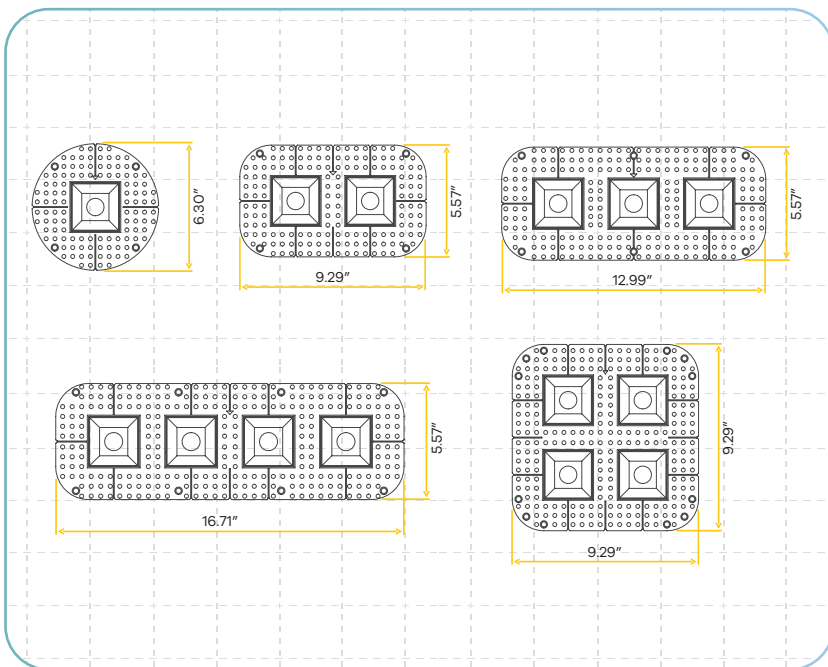

1"

Round options

Style	Cut out	Plate	Pack
1 Head	2.30"	G-98800 (3)	36
2 Heads	2.28" X 5.75"	G-98821 (1)	36
3 Heads	2.28" X 9.21"	G-48449 (0)	36
4 Heads	2.28" X 12.68"	G-98821 (5)	36
4 Heads Square	5.75" X 5.75"	G-98818 (0)	12

Aster 1" Multi Head Interchangeable Trimless Kits

1"

Square options

Style	Cut out	Plate	Pack
1 Head	SQ 2.57" X 2.57" RD 3.64"	G-98800 (5)	36
2 Heads	2.58" X 6.30"	G-98821 (1)	12
3 Heads	2.58" X 10.00"	G-98822 (2)	12
4 Heads	2.58" X 13.72"	G-98822 (4)	12
4 Heads Square	6.30" X 6.30"	G-98818 (1)	12