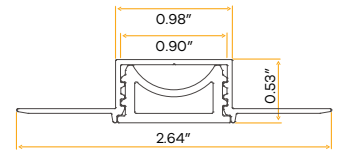

Cover

1/COVER/TLS/FLEX/OP/50

G-95728

Length	50'
Material	Silicon
Pack	5