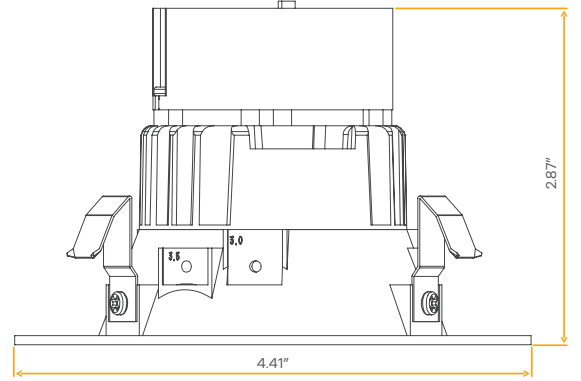

Astrofit

3" Interchangeable Retrofit Trims New Item

Fits into	Pack
3" 3.5" 3.7" Cans	64