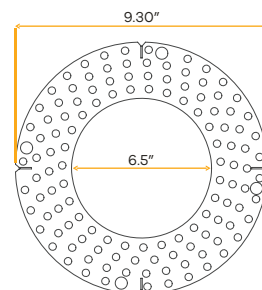

G-98413

TL/GF/6.5ID-9.3OD/RD