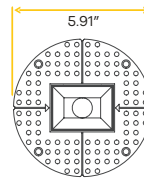

G-22811

R1/TL/1H/MLT/KIT-BK

Black