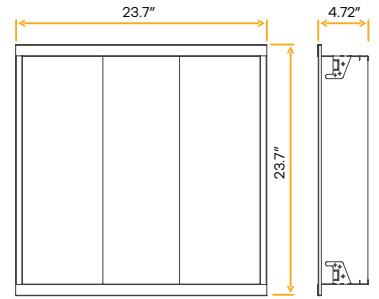

Lumens	3450/4600/5750
Wattage	30/40/50W
Voltage	120/277V
CRI	80
Beam Angle	120°
CCT	30, 35, 41, 50, 65k
Dimmable	0-10V
UGR	22
Pack	2

Accessories

Motion Sensor	G-98210 /G-98211
Remote Controller	G-98212

- Selectable Color
- CRI 80+ True Colors
- Damp Location
- Dimmable
- Motion Sensor
- App Compatible