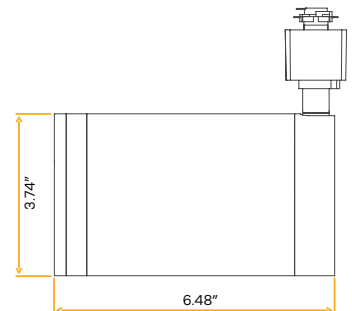

Jupiter
3.7" Recessed Mount Monopoint New Item

3.7"

Cut Out: 2.36"

Style	Mounting	Plate	Pack
Monopoint	Recessed mount	G-98800 (3)	24

Jupiter
3.7" H Track Adapter New Item

3.7"

Style	Mounting	Pack
Track	H Track	24